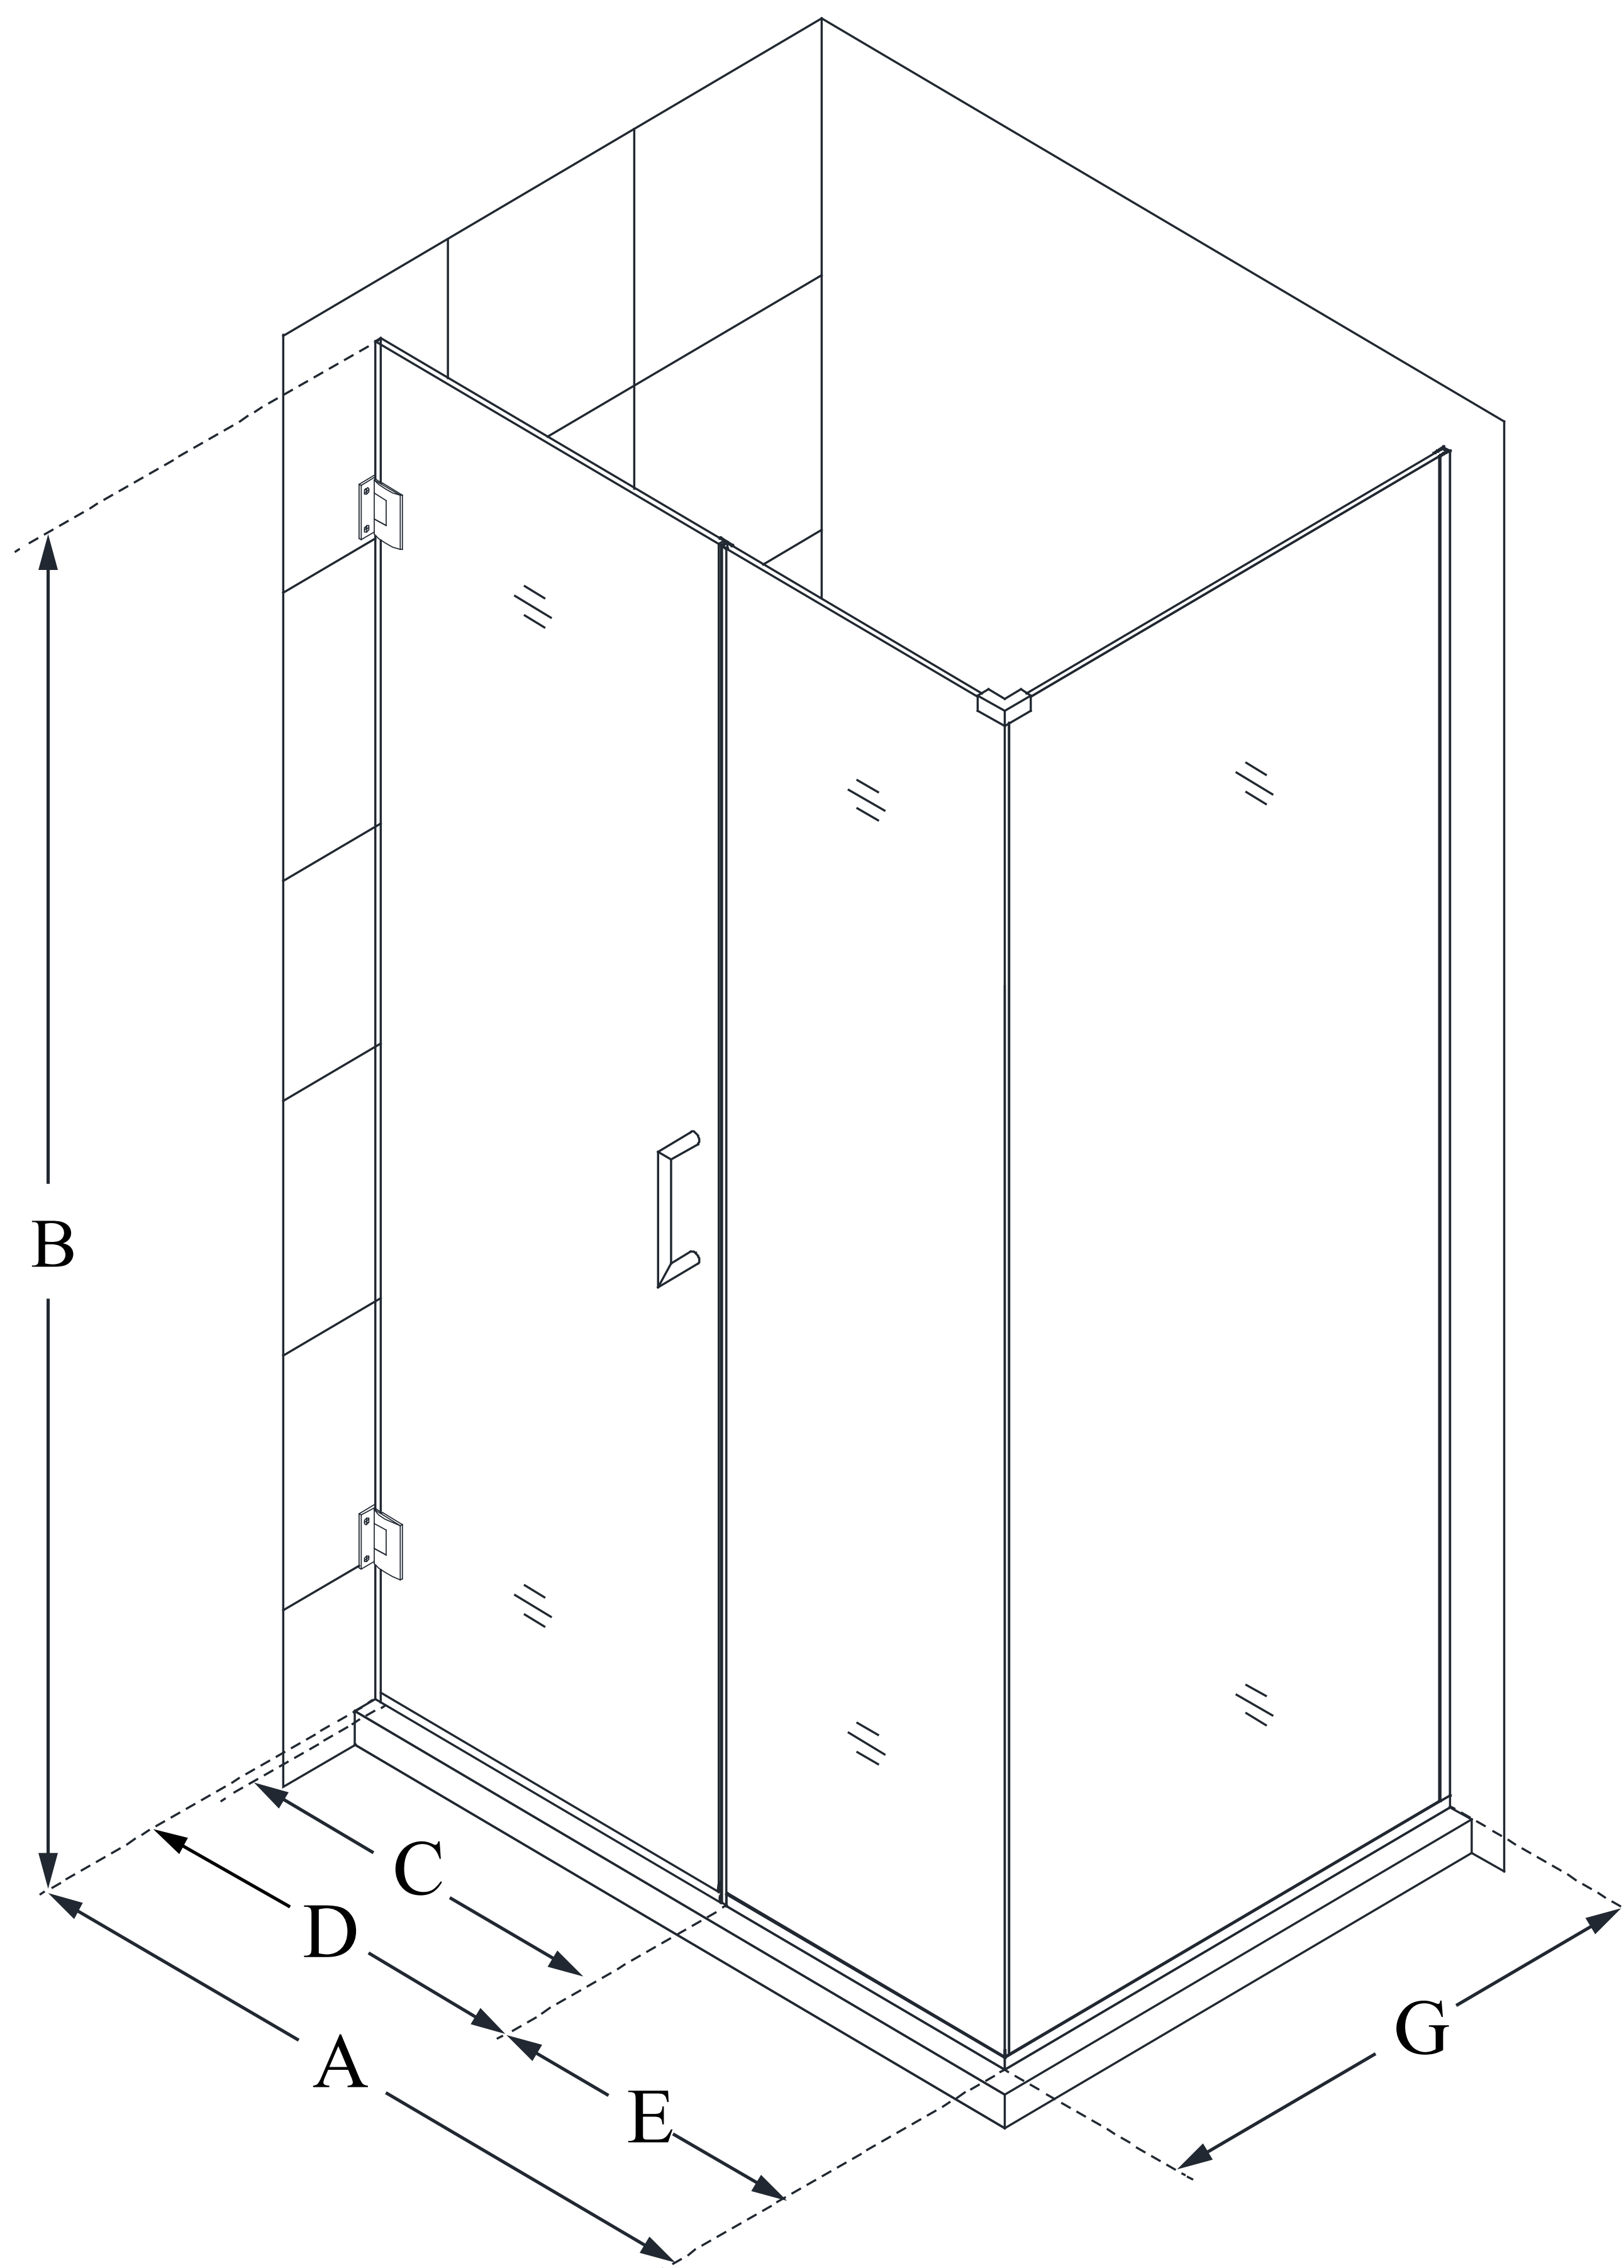

# UNIDOOR PLUS

DreamLine Unidoor Plus 30  
1/2 in. W x 30 3/8 in. D x 72 in.  
H Frameless Hinged Shower  
Enclosure, Clear Glass

**SWING DOOR**

## CONFIGURATION DIMENSIONS:

**A: 30 1/2 in.**

MODEL WIDTH

**B: 72 in.**

MODEL HEIGHT

**C: 23 in.**

ACCESS WIDTH

**D: 24 in.**

DOOR WIDTH

**E: 6 1/2 in.**

INLINE PANEL WIDTH

**G: 30 3/8 in.**

RETURN PANEL WIDTH

DreamLine reserves the right to update or modify the hardware or materials pictured without prior notice for the purpose of product improvement and customer satisfaction.