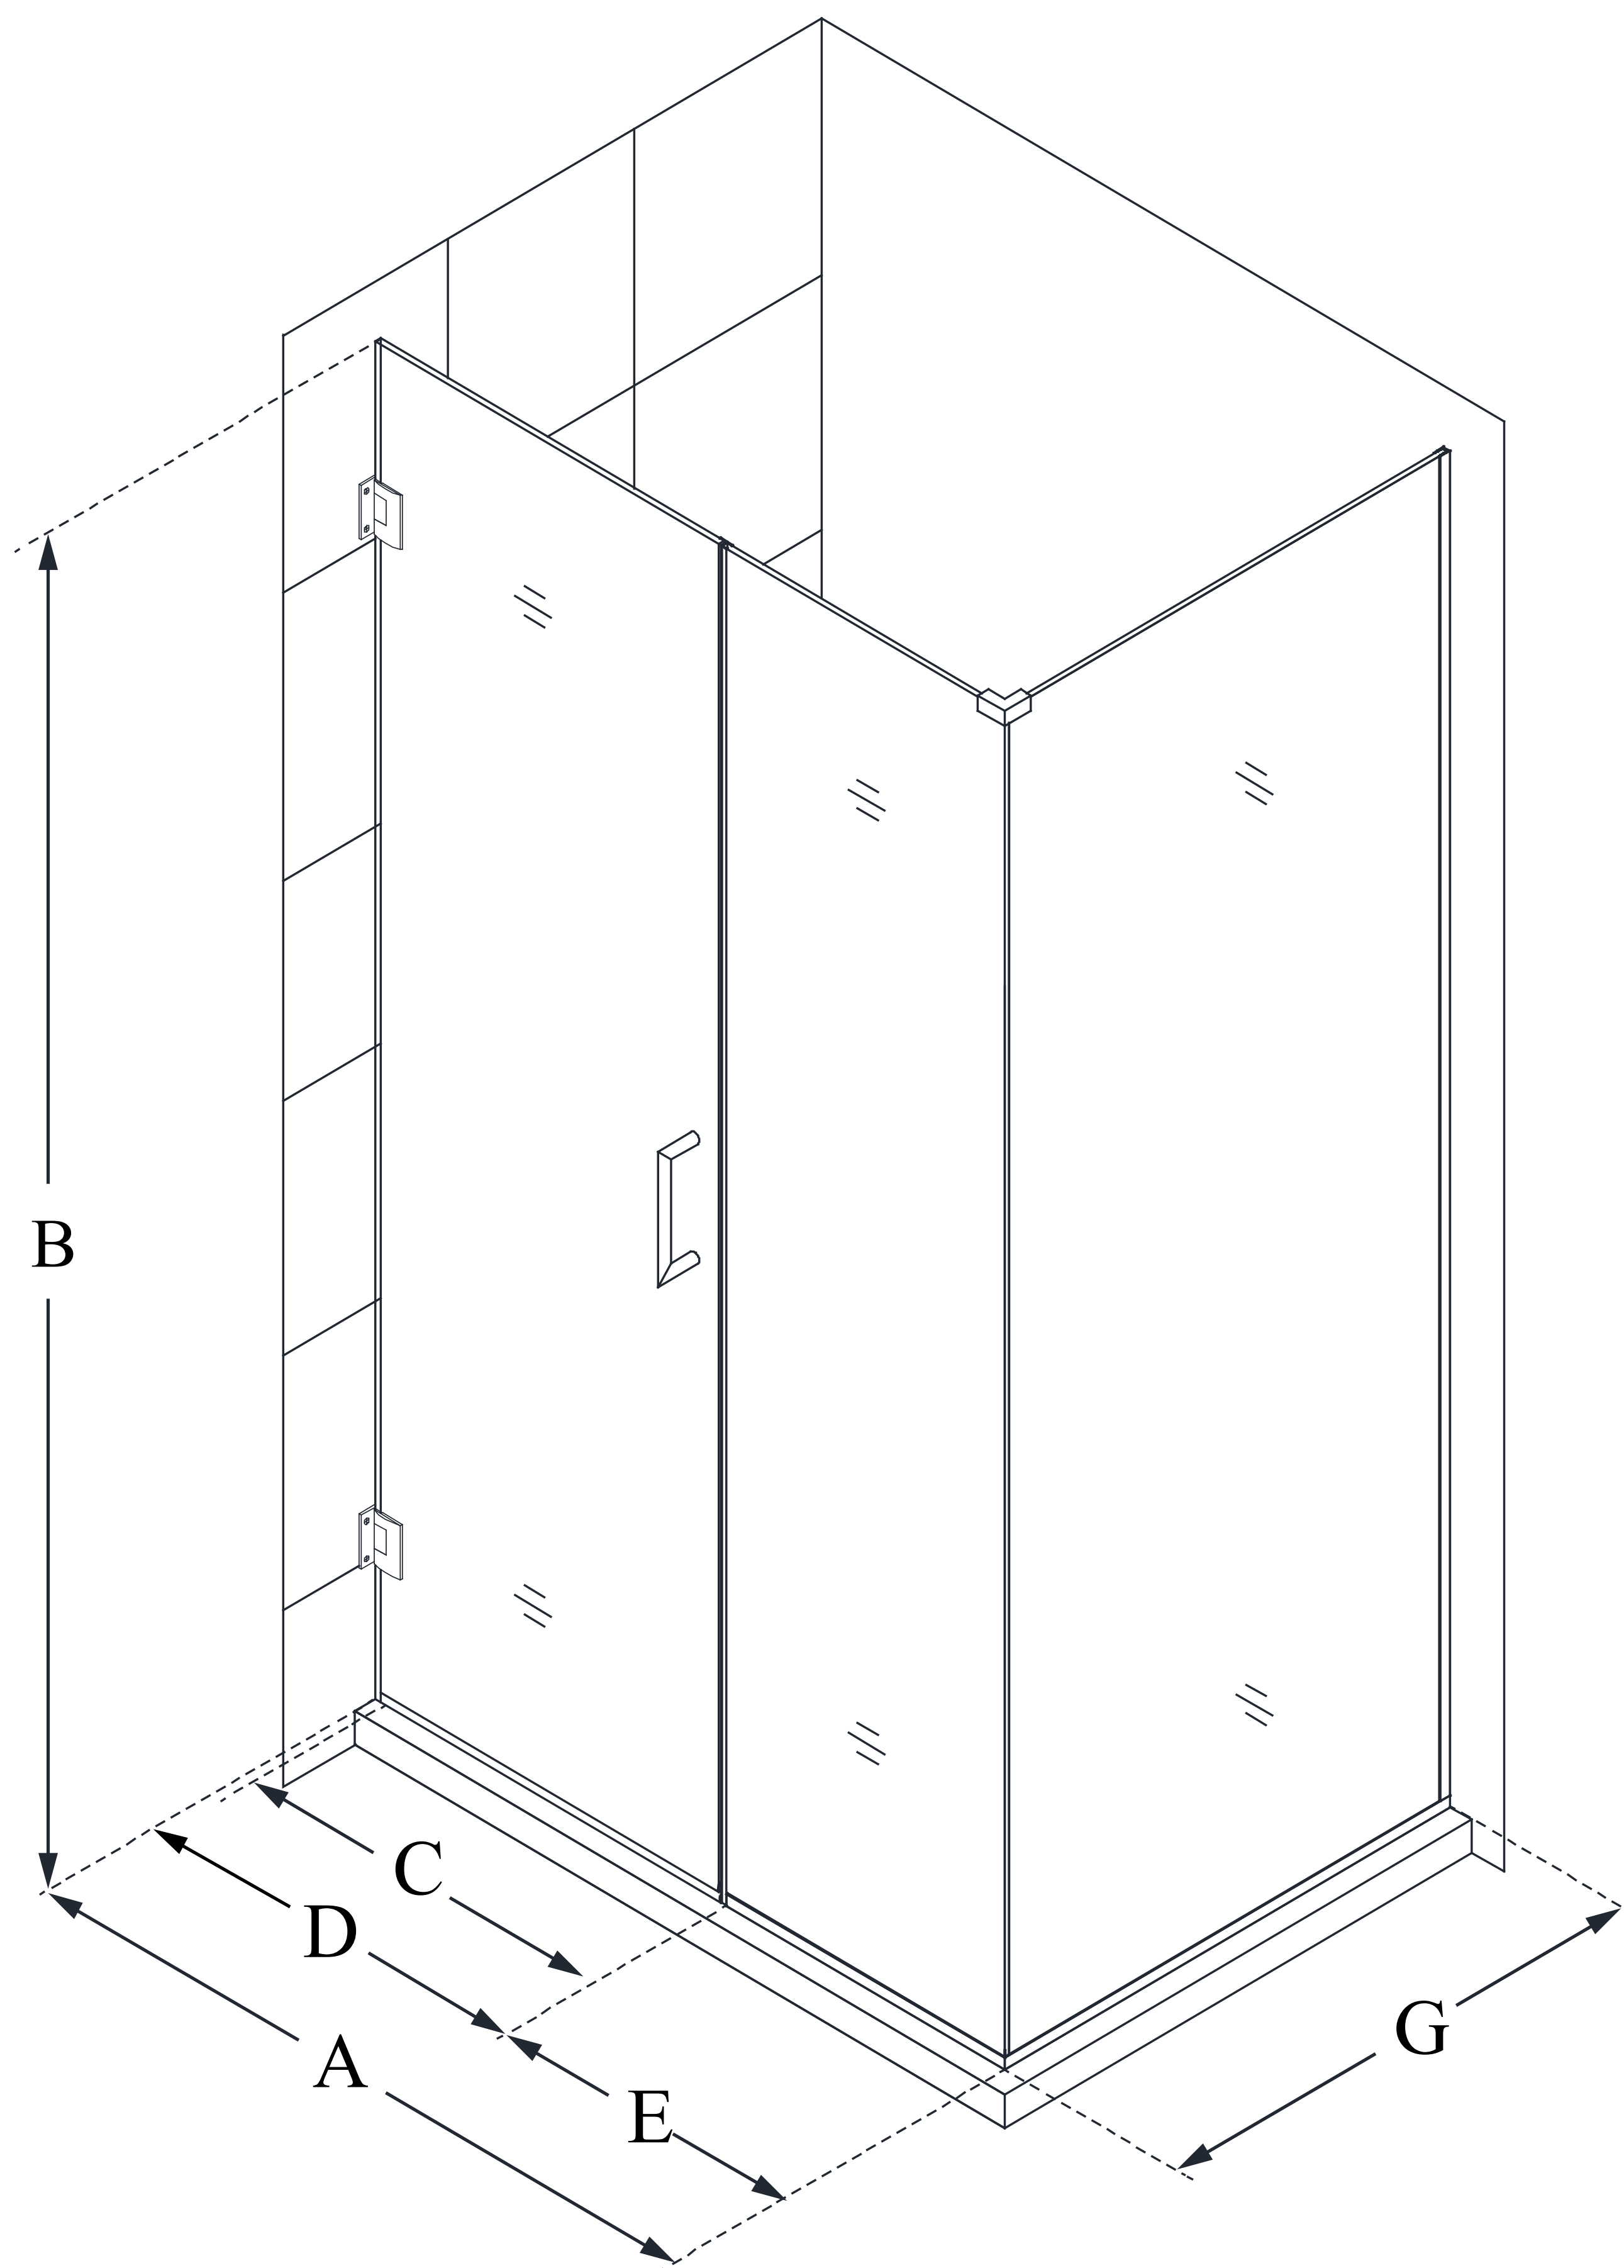

SHEN-24585340

UNIDOOR PLUS

DreamLine Unidoor Plus 58
1/2 in. W x 34 3/8 in. D x 72 in.
H Frameless Hinged Shower
Enclosure, Clear Glass

SWING DOOR

CONFIGURATION DIMENSIONS:

A: 58 1/2 in.

MODEL WIDTH

B: 72 in.

MODEL HEIGHT

C: 27 in.

ACCESS WIDTH

D: 28 in.

DOOR WIDTH

E: 30 1/2 in.

INLINE PANEL WIDTH

G: 34 3/8 in.

RETURN PANEL WIDTH

DreamLine reserves the right to update or modify the hardware or materials pictured without prior notice for the purpose of product improvement and customer satisfaction.