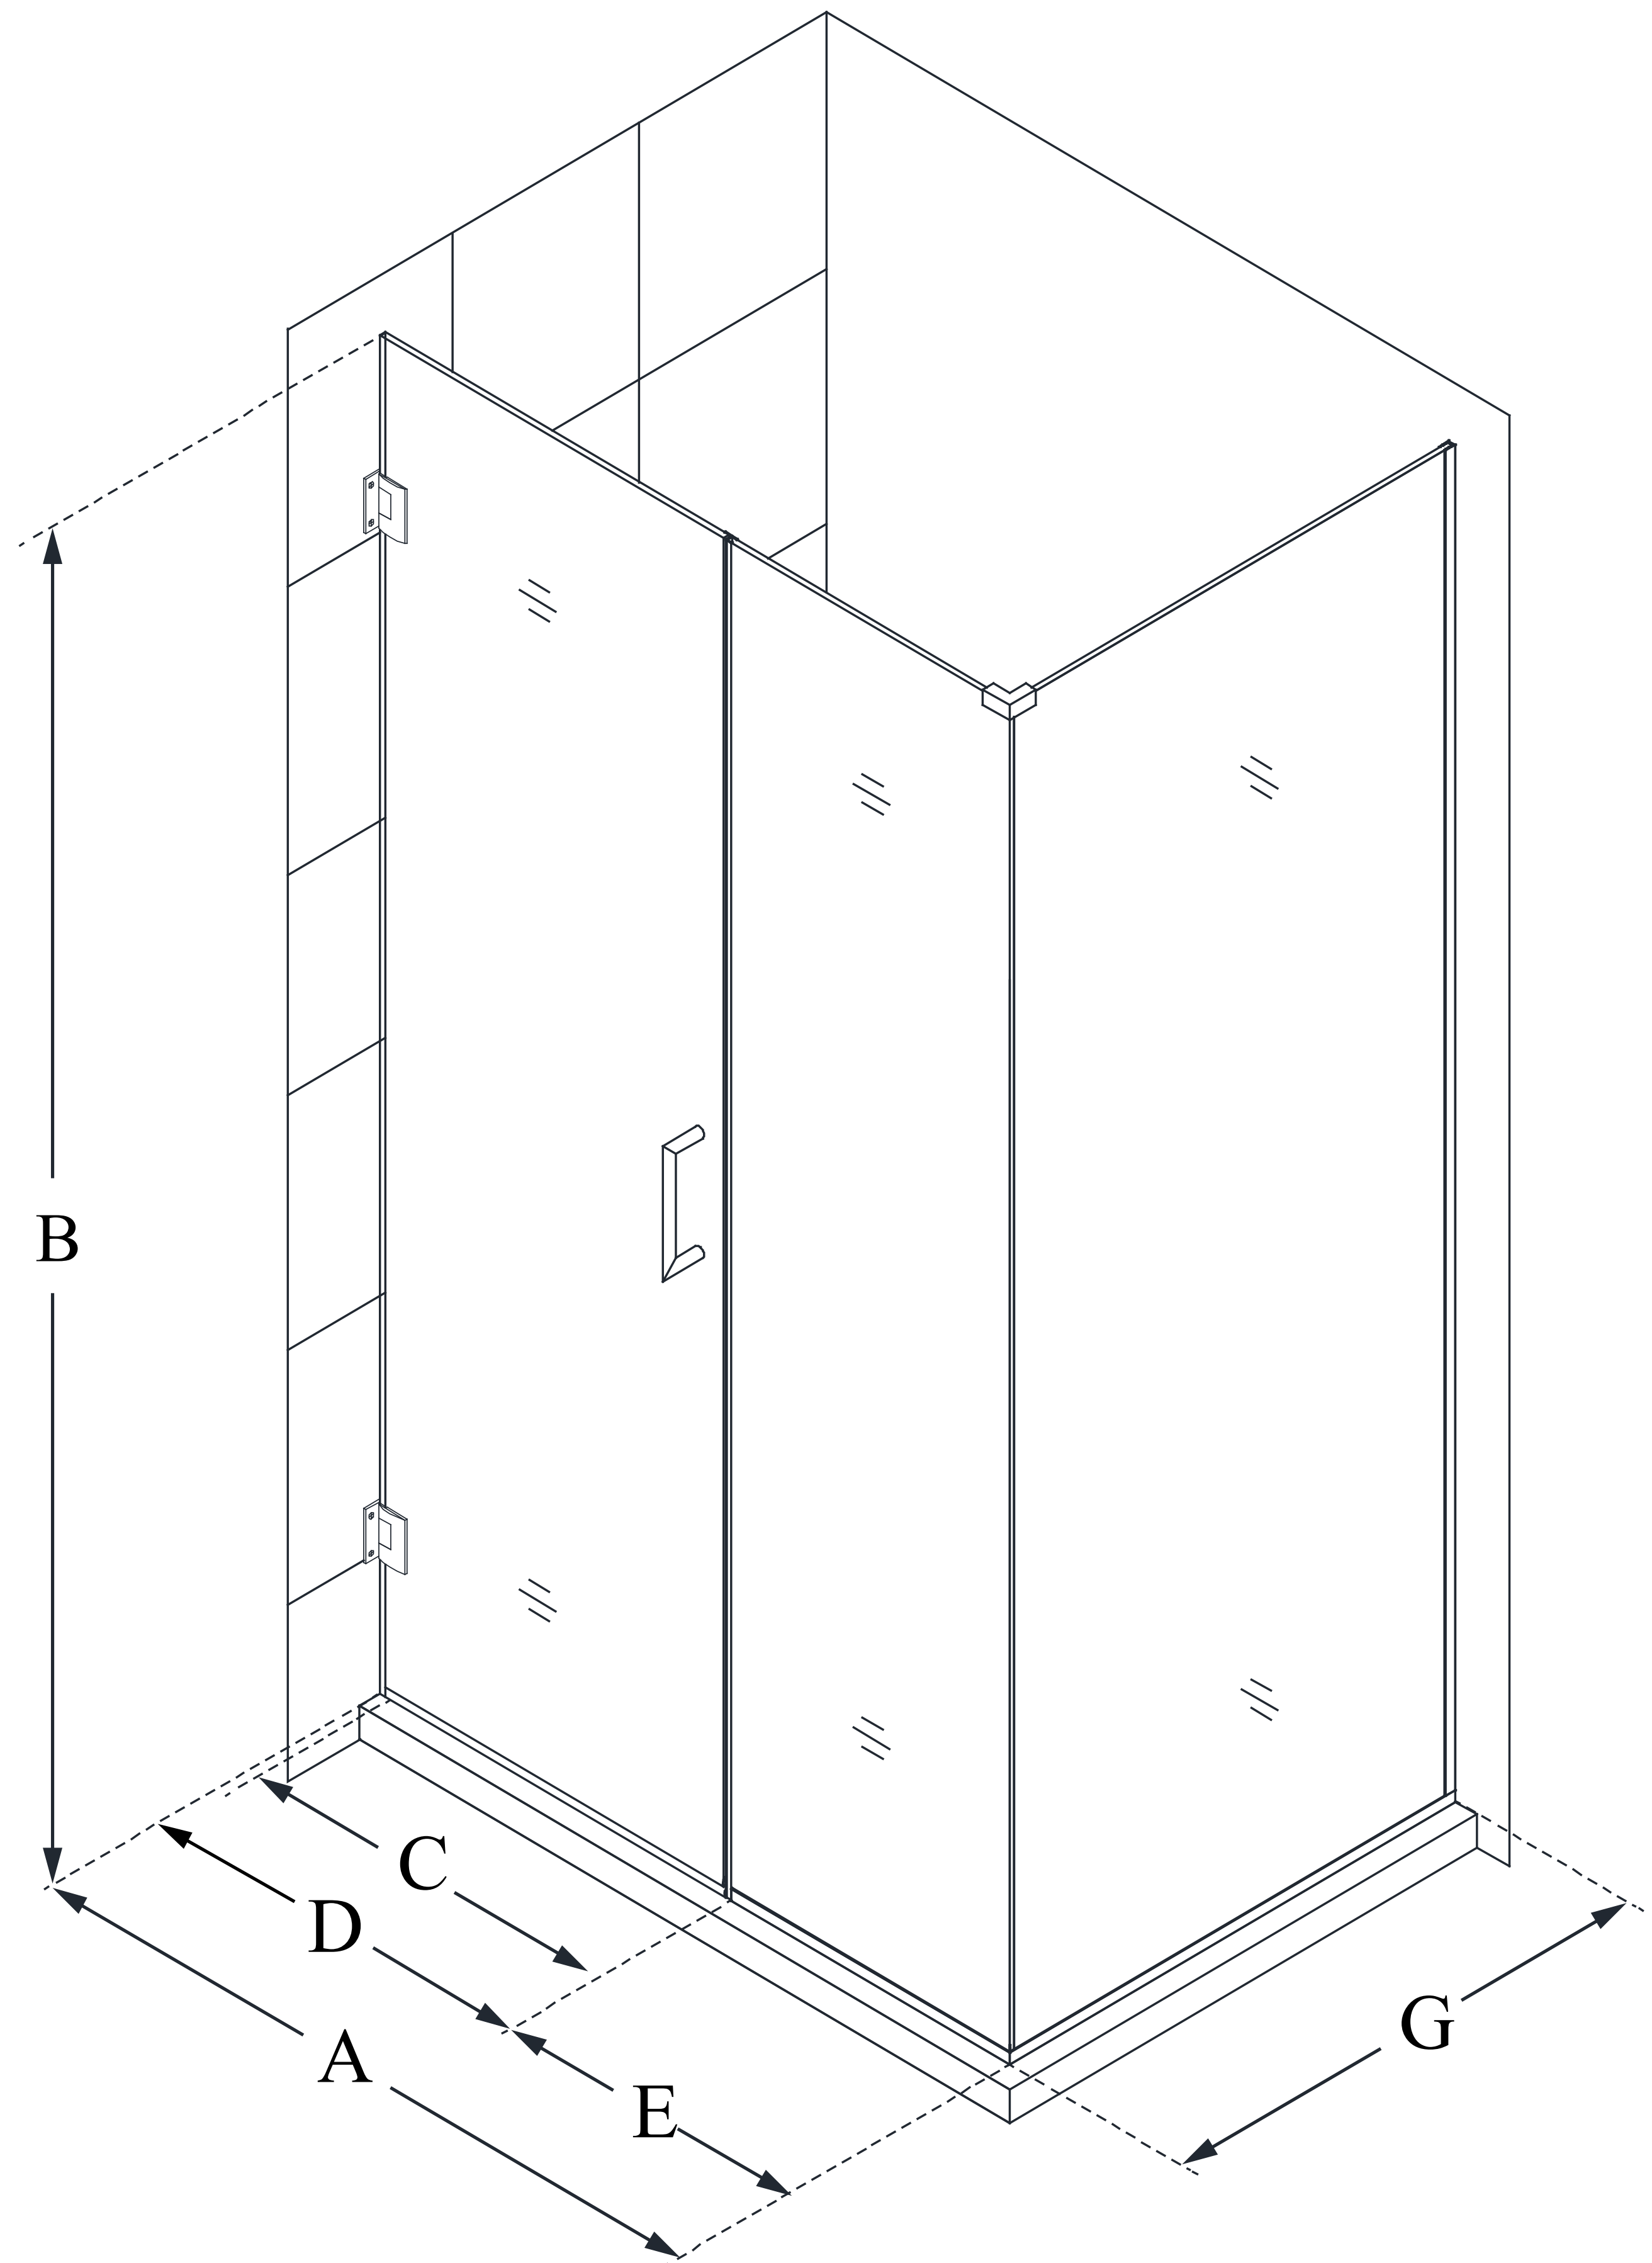

# UNIDOOR PLUS

DreamLine Unidoor Plus 58 in. W  
x 30 3/8 in. D x 72 in. H Frameless  
Hinged Shower Enclosure, Clear  
Glass

**SWING DOOR**

## CONFIGURATION DIMENSIONS:

**A: 58 in.**

MODEL WIDTH

**B: 72 in.**

MODEL HEIGHT

**C: 27 in.**

ACCESS WIDTH

**D: 28 in.**

DOOR WIDTH

**E: 30 in.**

INLINE PANEL WIDTH

**G: 30 3/8 in.**

RETURN PANEL WIDTH

DreamLine reserves the right to update or modify the hardware or materials pictured without prior notice for the purpose of product improvement and customer satisfaction.