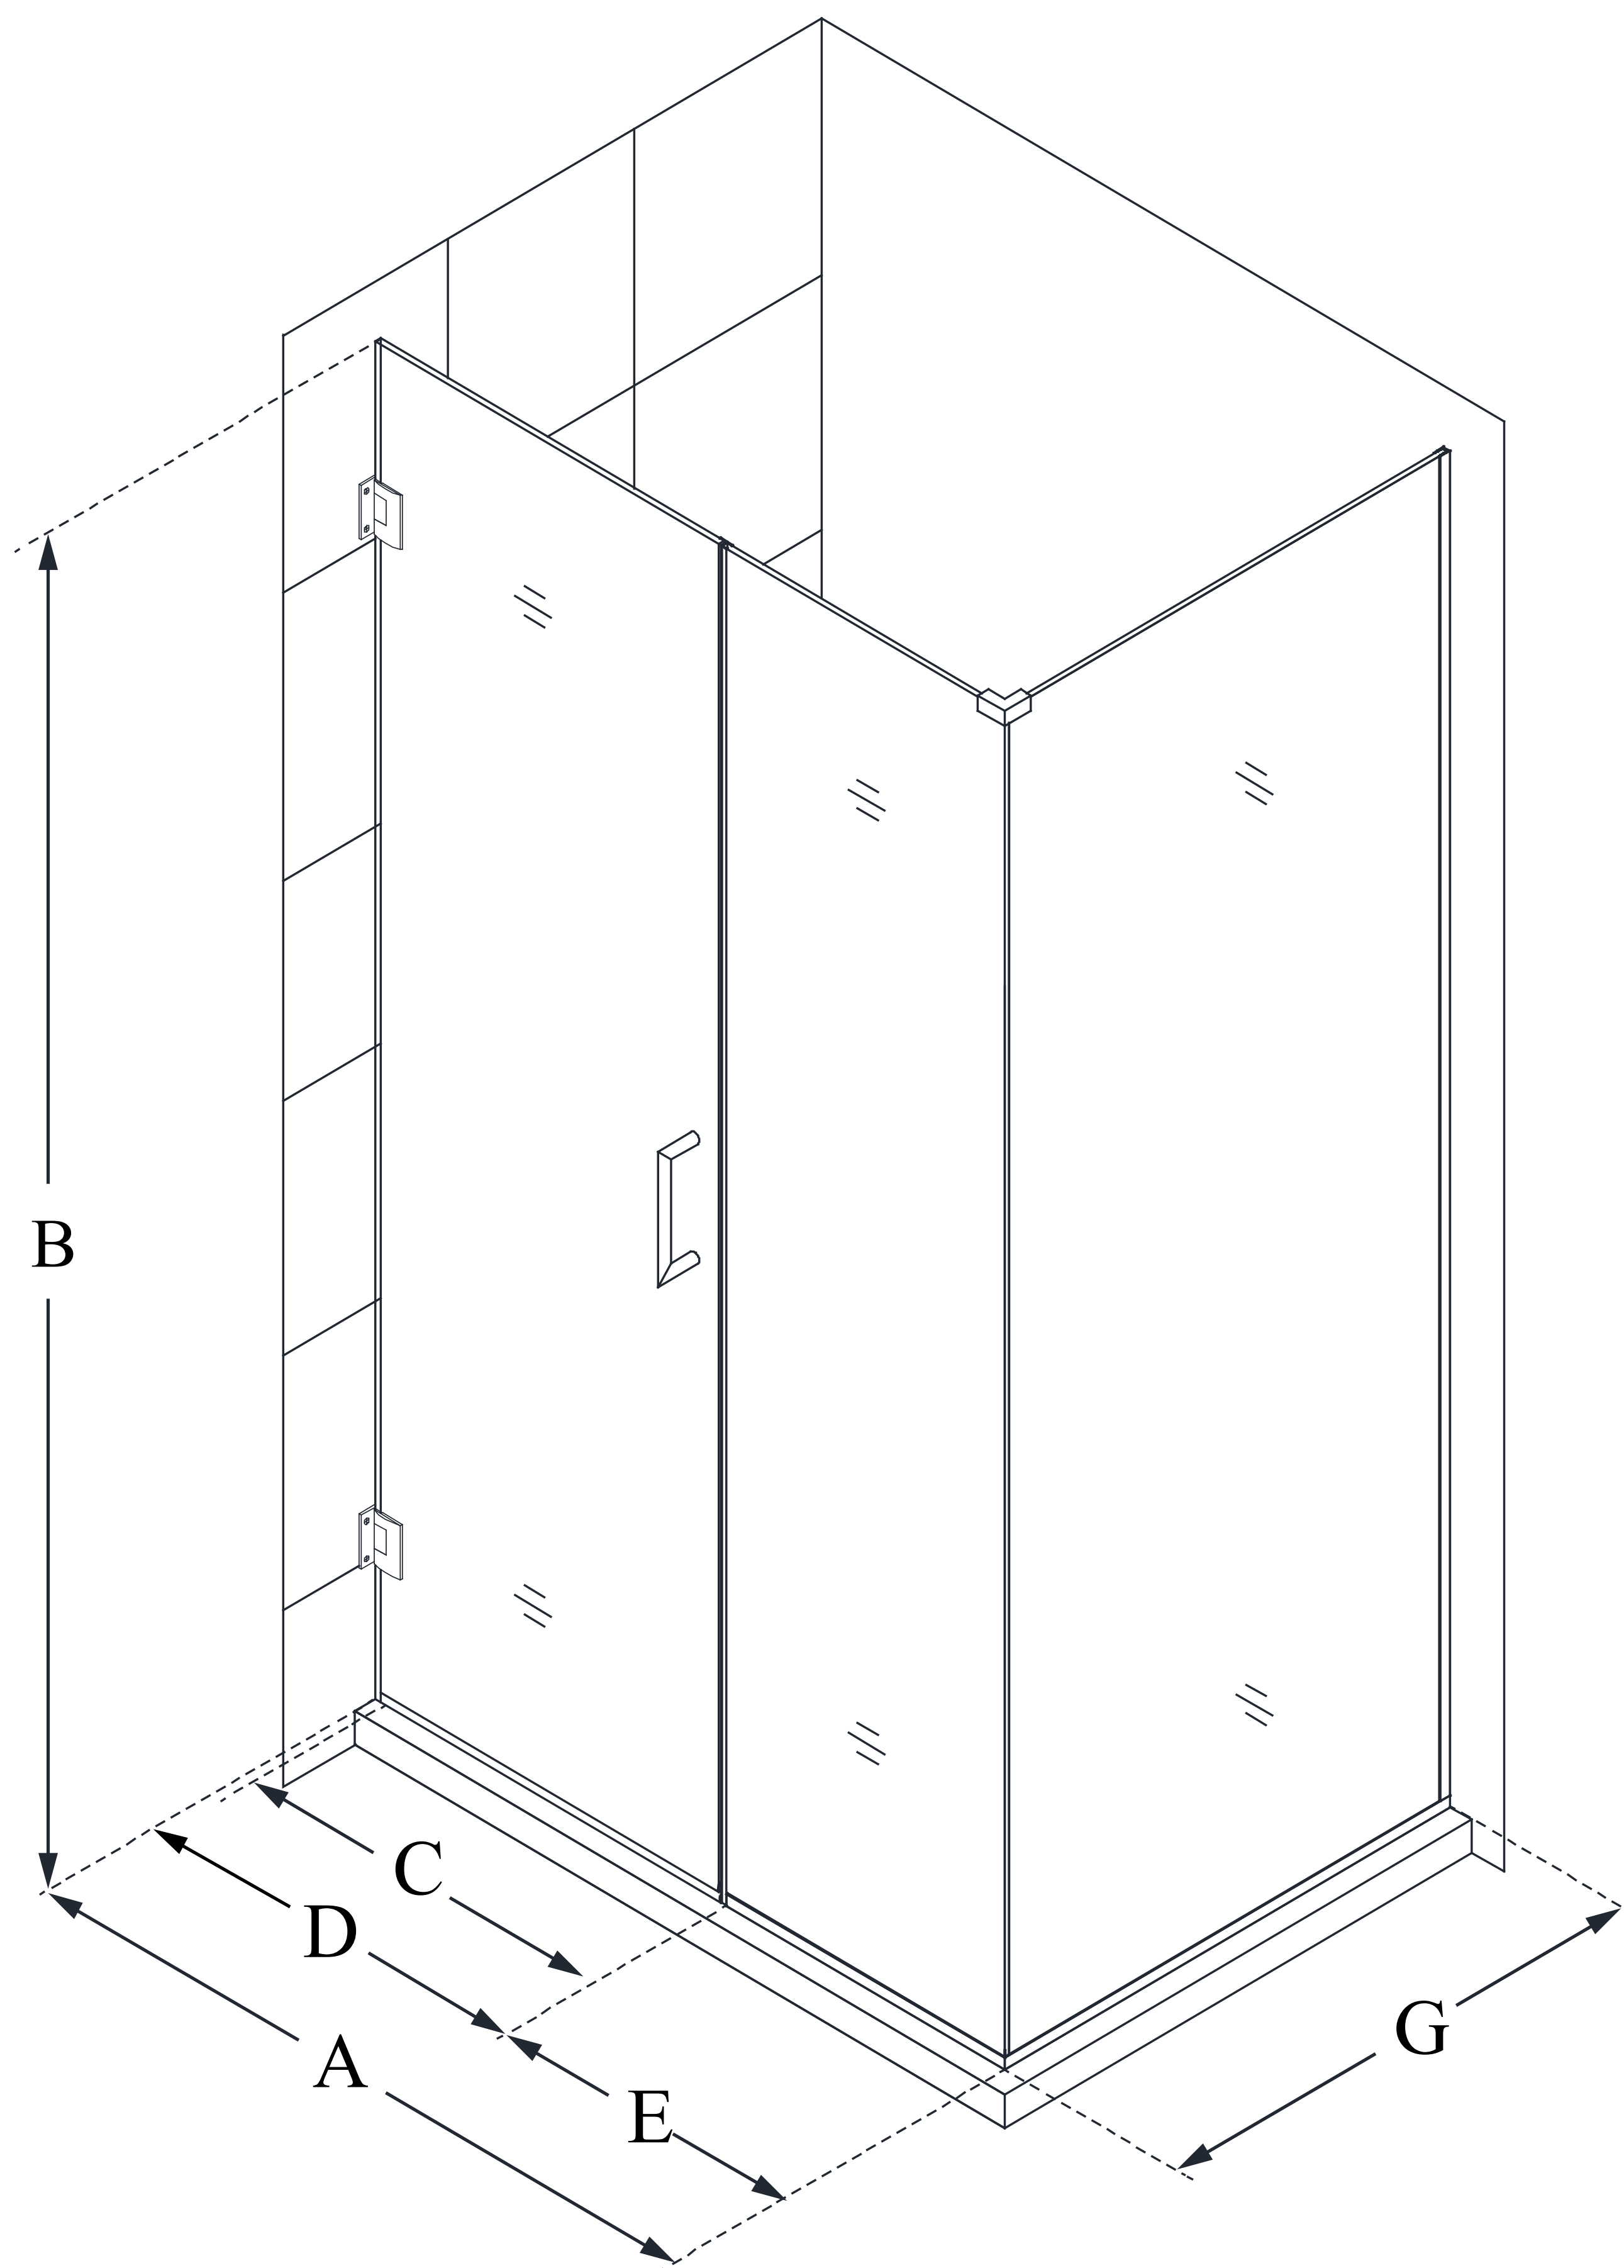

SHEN-24390340

UNIDOOR PLUS

DreamLine Unidoor Plus 39 in. W
x 34 3/8 in. D x 72 in. H Frameless
Hinged Shower Enclosure, Clear
Glass

SWING DOOR

CONFIGURATION DIMENSIONS:

A: 39 in.

MODEL WIDTH

B: 72 in.

MODEL HEIGHT

C: 24 in.

ACCESS WIDTH

D: 25 in.

DOOR WIDTH

E: 14 in.

INLINE PANEL WIDTH

G: 34 3/8 in.

RETURN PANEL WIDTH

DreamLine reserves the right to update or modify the hardware or materials pictured without prior notice for the purpose of product improvement and customer satisfaction.