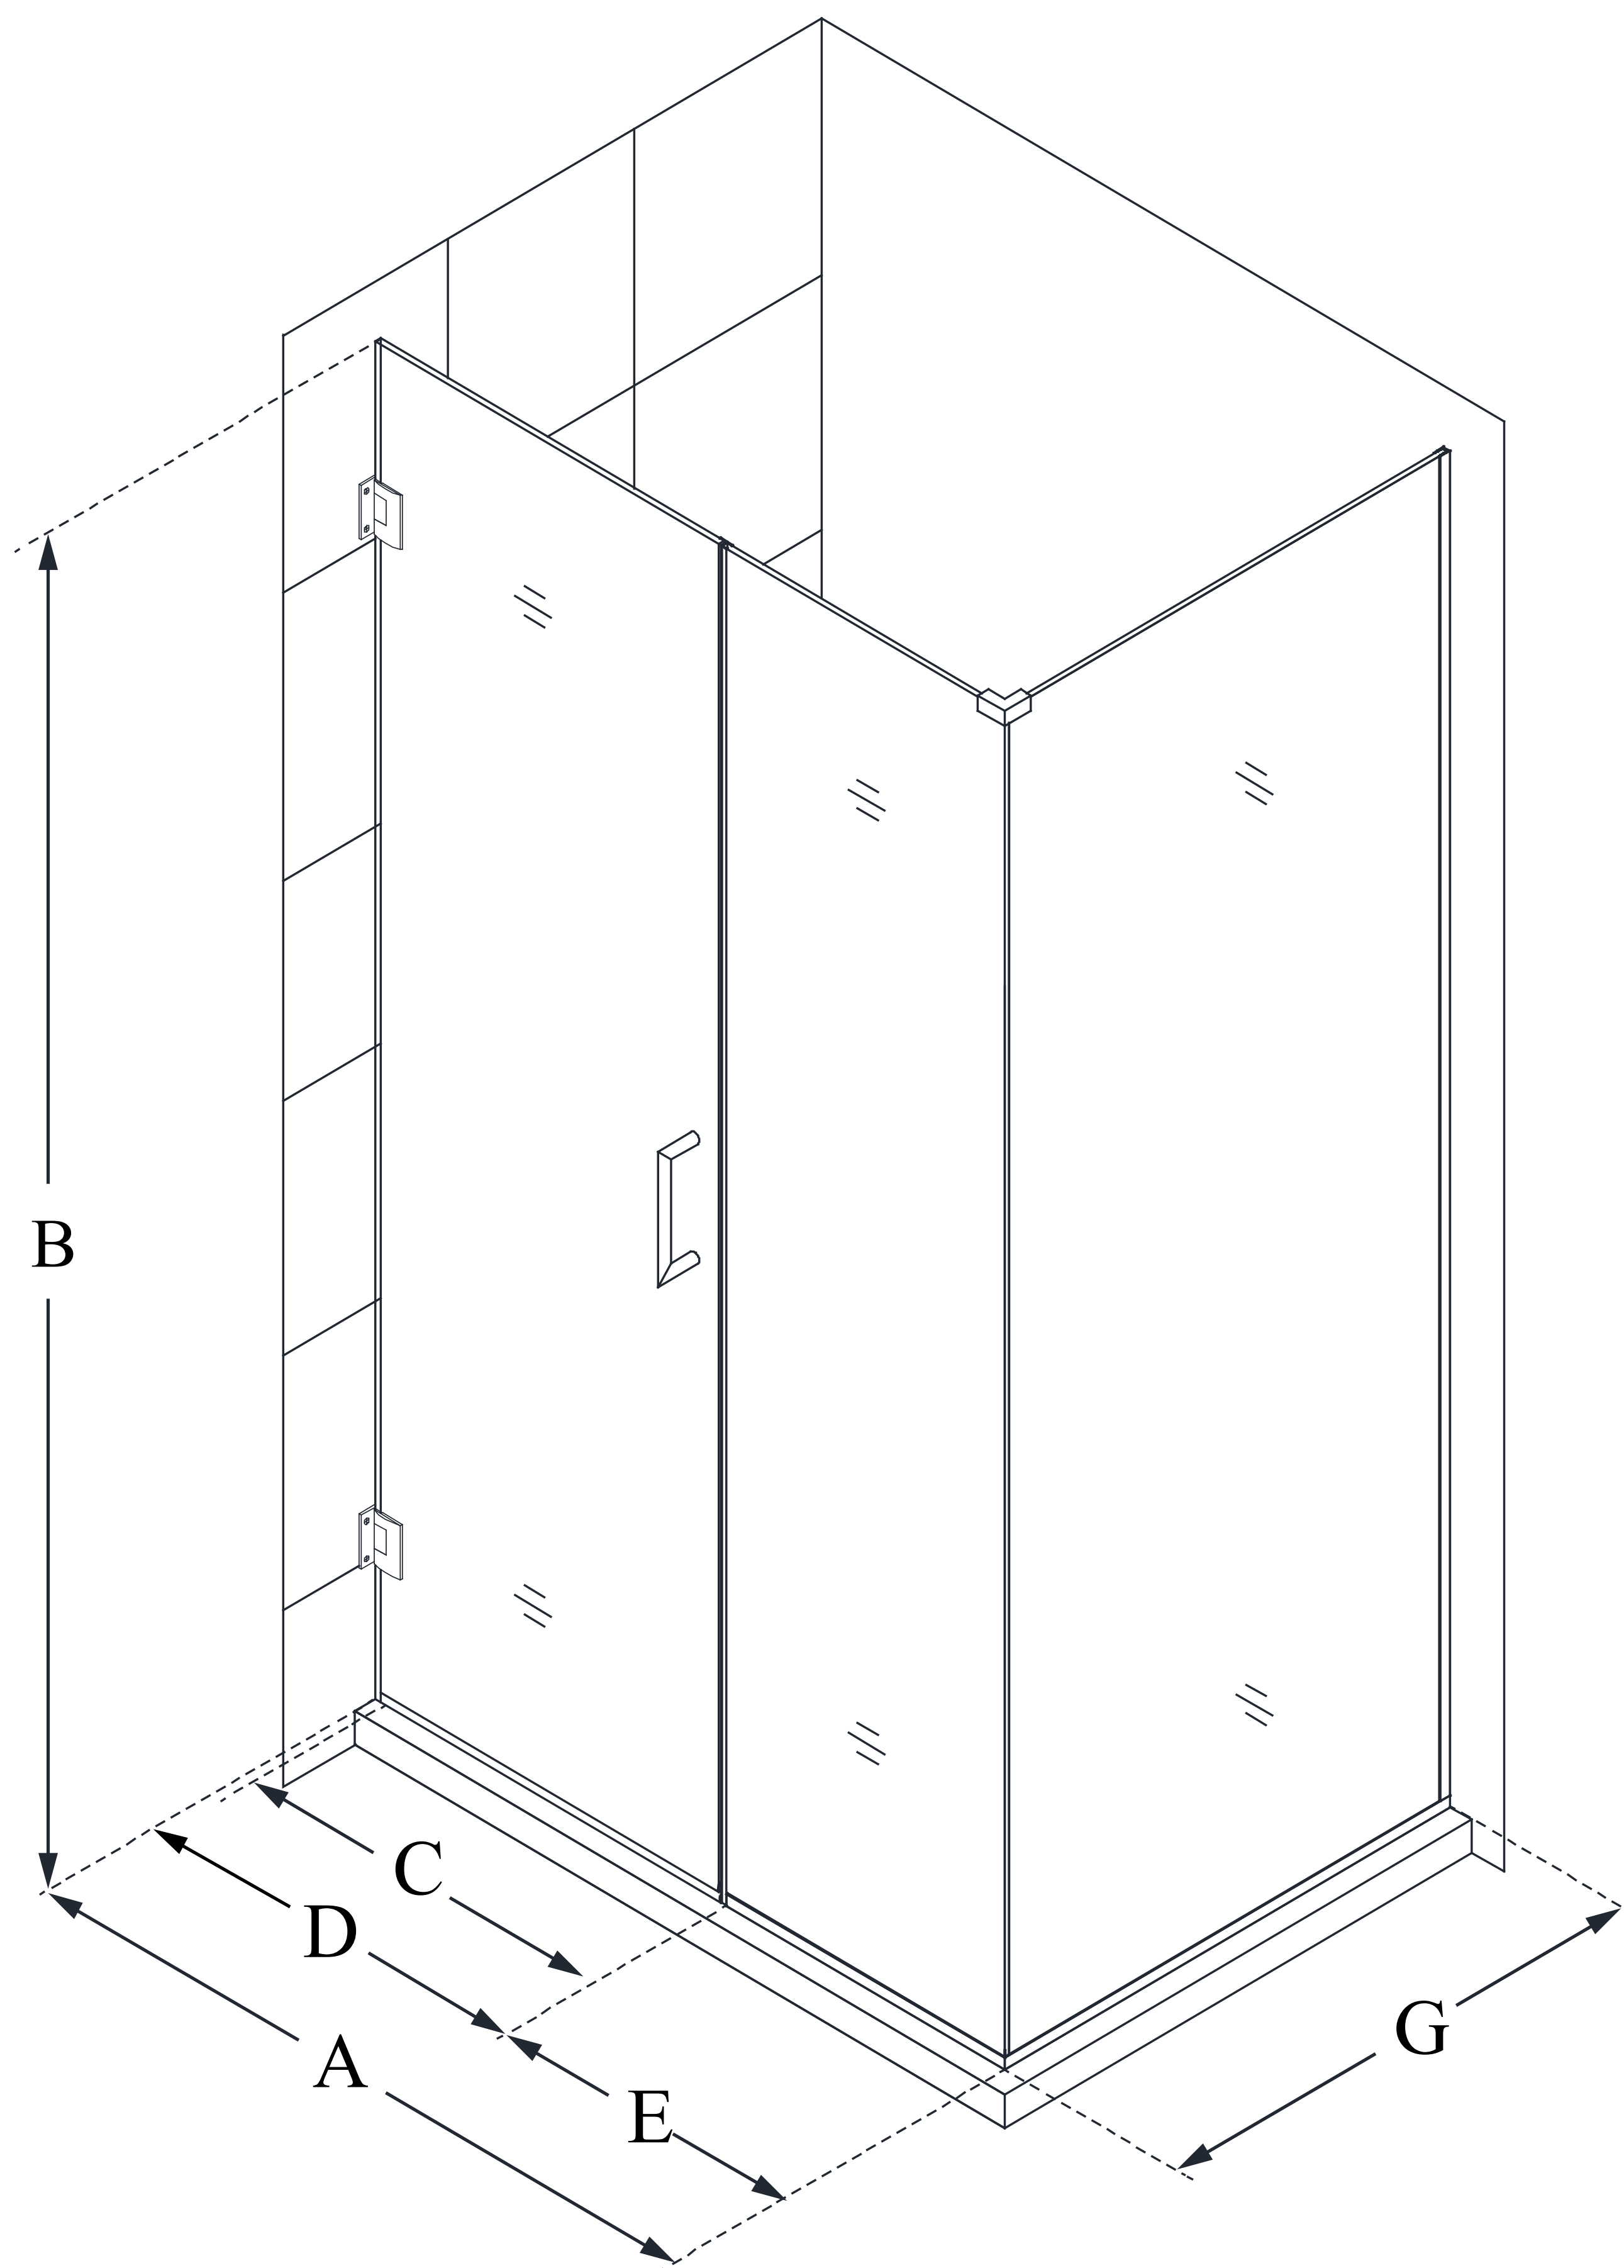

# UNIDOOR PLUS

DreamLine Unidoor Plus 47  
1/2 in. W x 34 3/8 in. D x 72 in.  
H Frameless Hinged Shower  
Enclosure, Clear Glass

**SWING DOOR**

## CONFIGURATION DIMENSIONS:

**A: 47 1/2 in.**

MODEL WIDTH

**B: 72 in.**

MODEL HEIGHT

**C: 24 in.**

ACCESS WIDTH

**D: 25 in.**

DOOR WIDTH

**E: 22 1/2 in.**

INLINE PANEL WIDTH

**G: 34 3/8 in.**

RETURN PANEL WIDTH

DreamLine reserves the right to update or modify the hardware or materials pictured without prior notice for the purpose of product improvement and customer satisfaction.