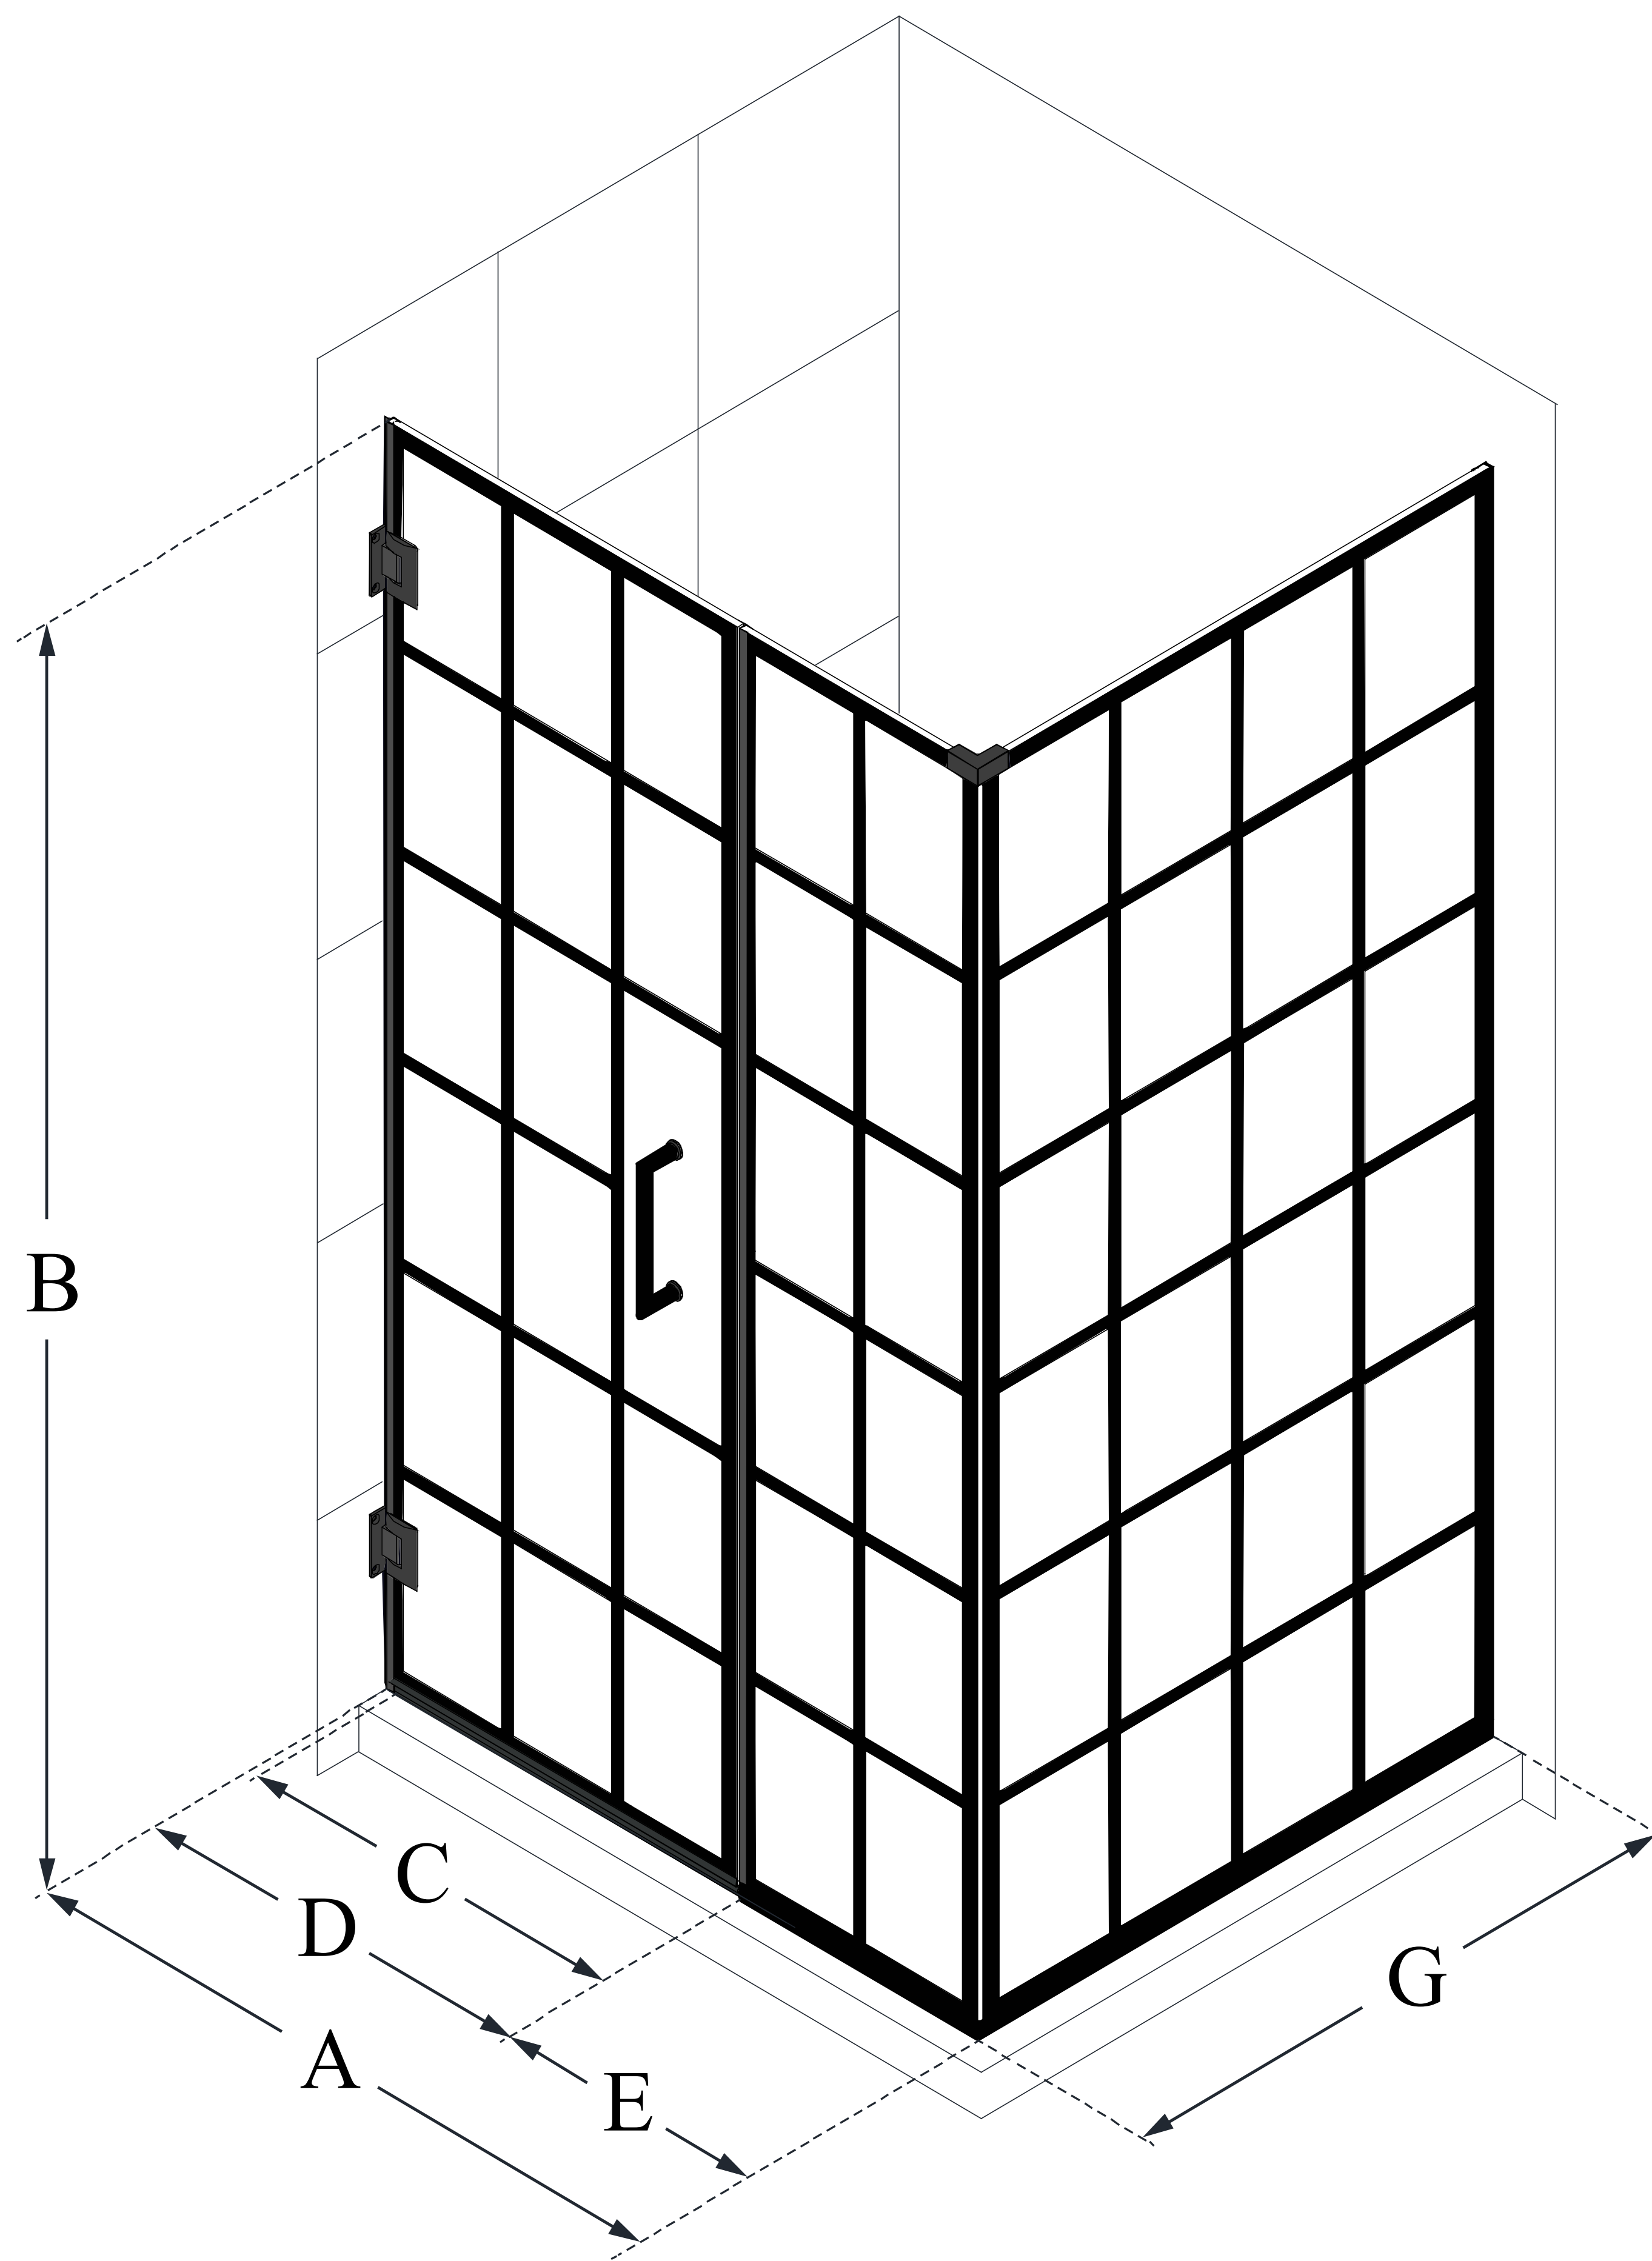

# UNIDOOR TOULON

DreamLine Unidoor Toulon 34 3/8  
in. D x 40 in. W x 72 in. H Frameless  
Hinged Shower Enclosure

**SWING DOOR**

## CONFIGURATION DIMENSIONS:

**A: 39 7/8 in.**

MODEL WIDTH

**B: 72 in.**

MODEL HEIGHT

**C: 22 7/8 in.**

ACCESS WIDTH

**D: 23 7/8 in.**

DOOR WIDTH

**E: 16 in.**

INLINE PANEL WIDTH

**G: 34 3/8 in.**

RETURN PANEL WIDTH

DreamLine reserves the right to update or modify the hardware or materials pictured without prior notice for the purpose of product improvement and customer satisfaction.