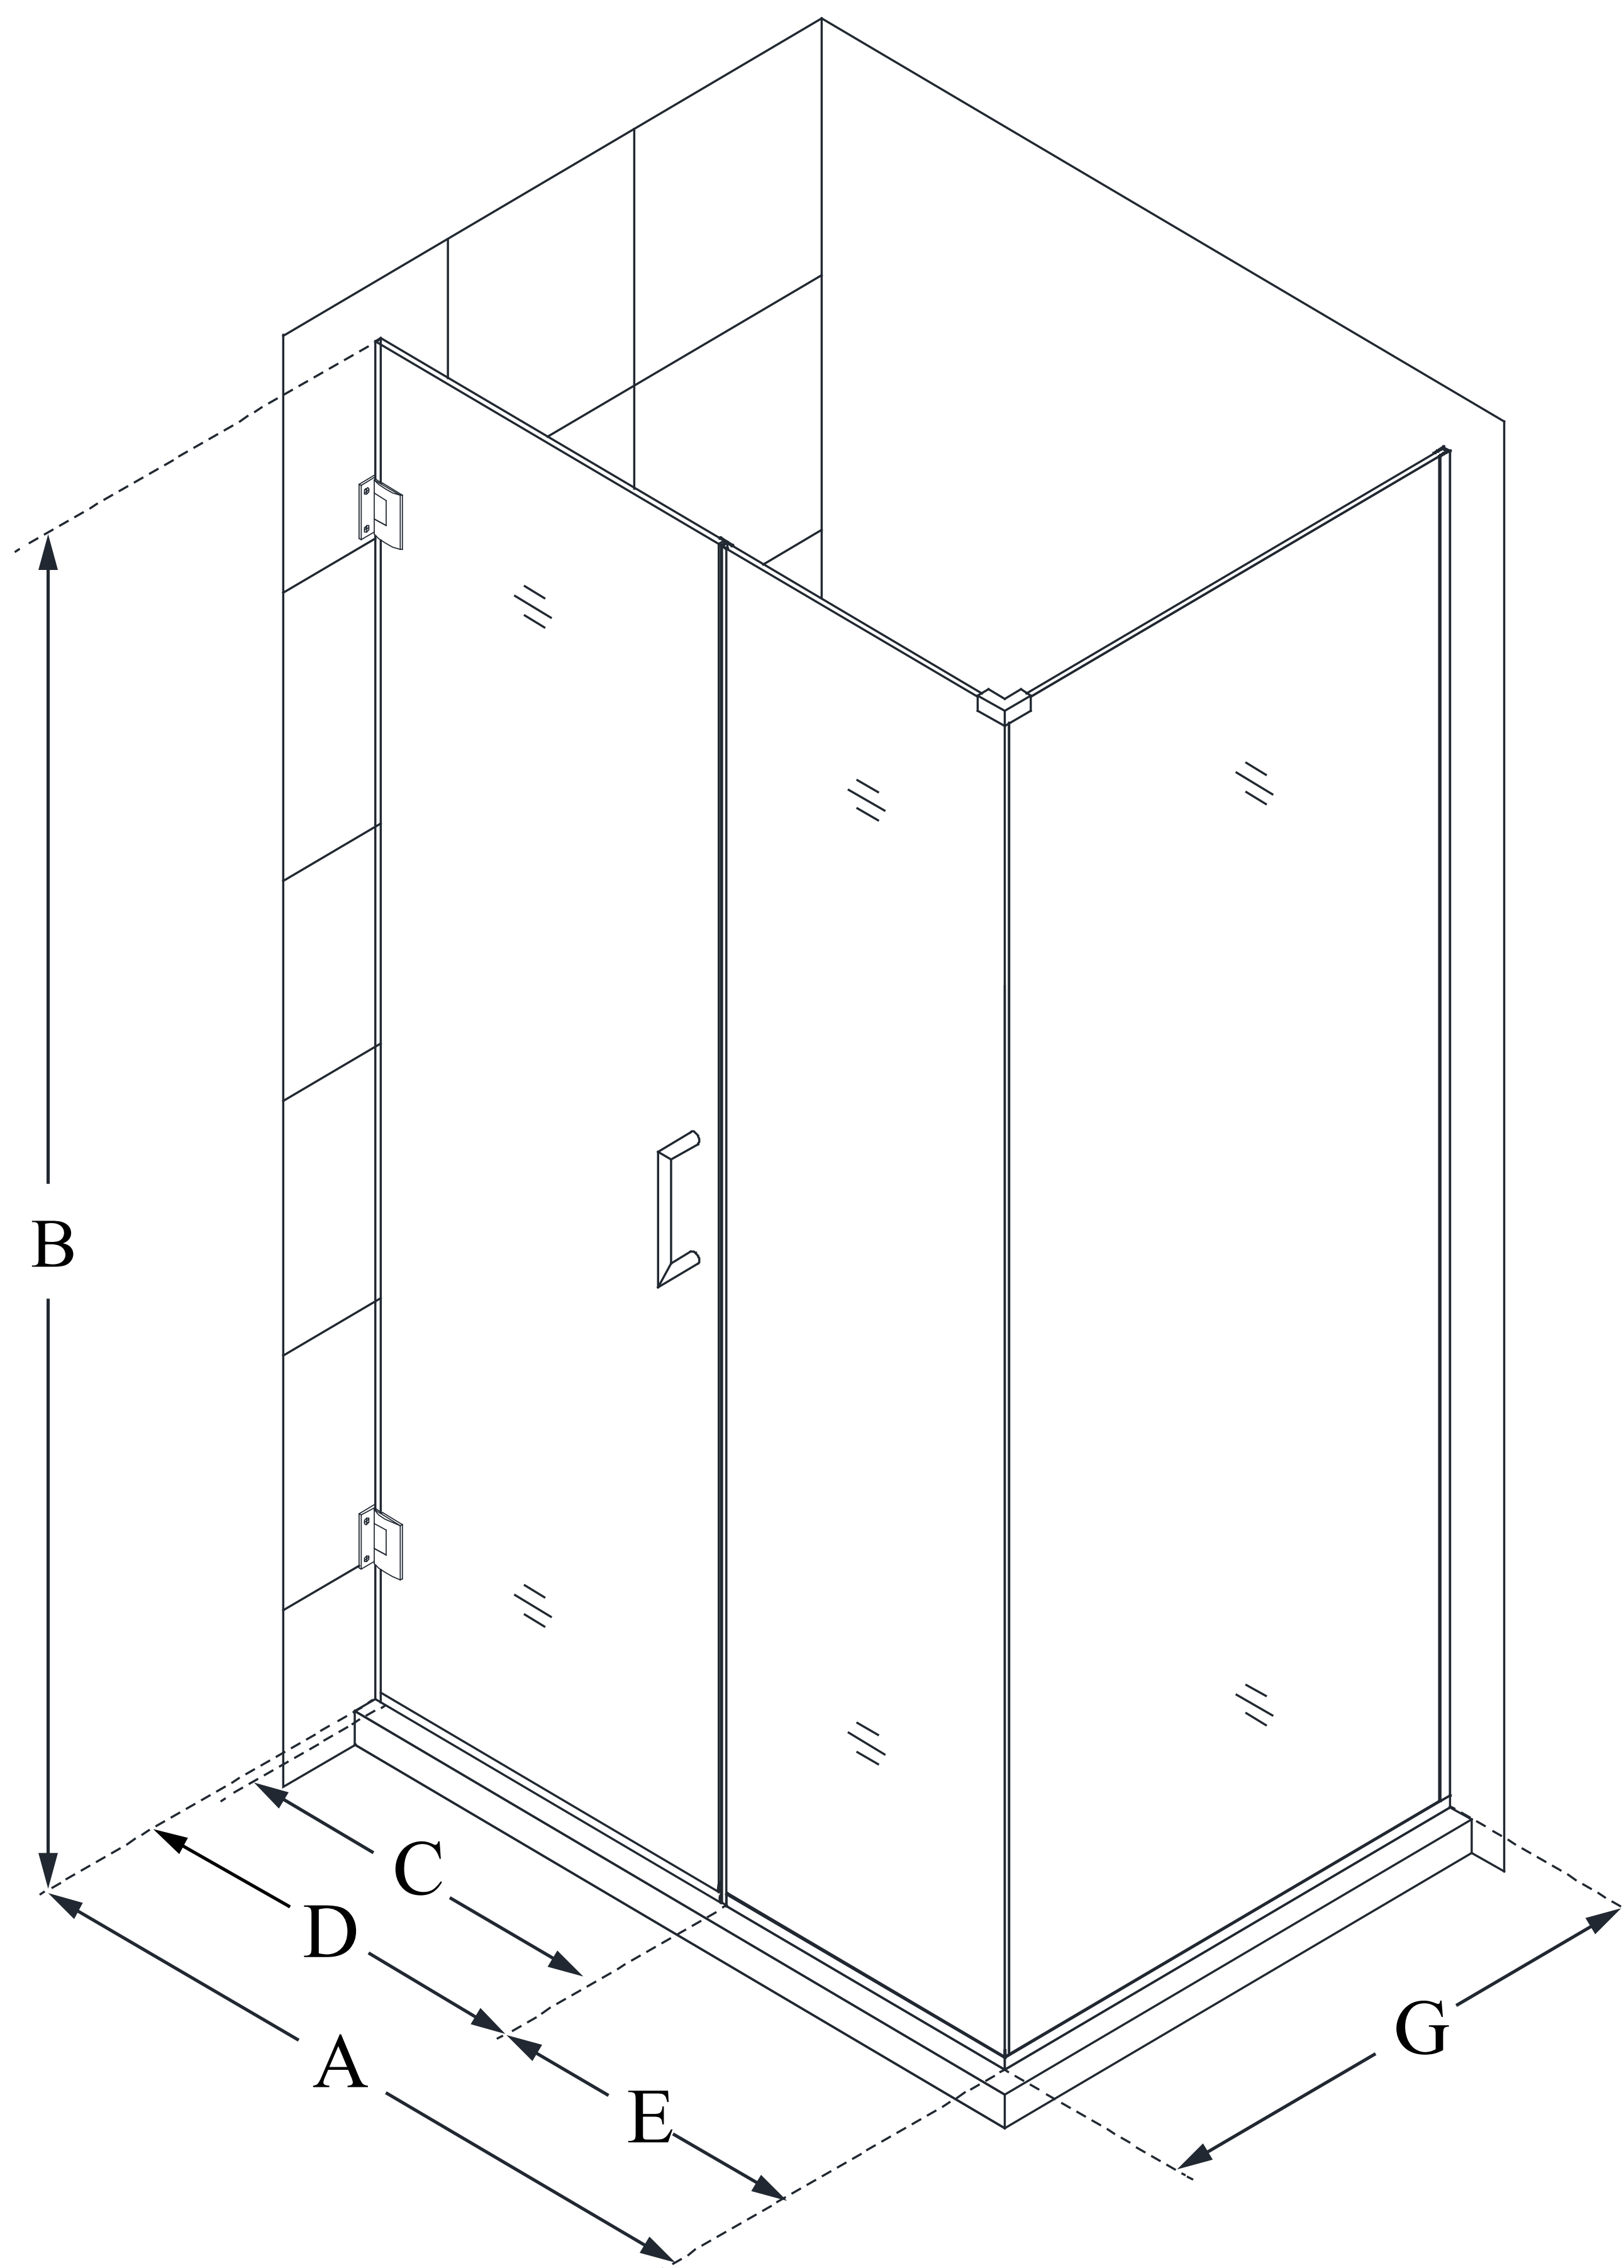

SHEN-24440340

UNIDOOR PLUS

DreamLine Unidoor Plus 44 in. W
x 34 3/8 in. D x 72 in. H Frameless
Hinged Shower Enclosure, Clear
Glass

SWING DOOR

CONFIGURATION DIMENSIONS:

A: 44 in.

MODEL WIDTH

B: 72 in.

MODEL HEIGHT

C: 29 in.

ACCESS WIDTH

D: 30 in.

DOOR WIDTH

E: 14 in.

INLINE PANEL WIDTH

G: 34 3/8 in.

RETURN PANEL WIDTH

DreamLine reserves the right to update or modify the hardware or materials pictured without prior notice for the purpose of product improvement and customer satisfaction.