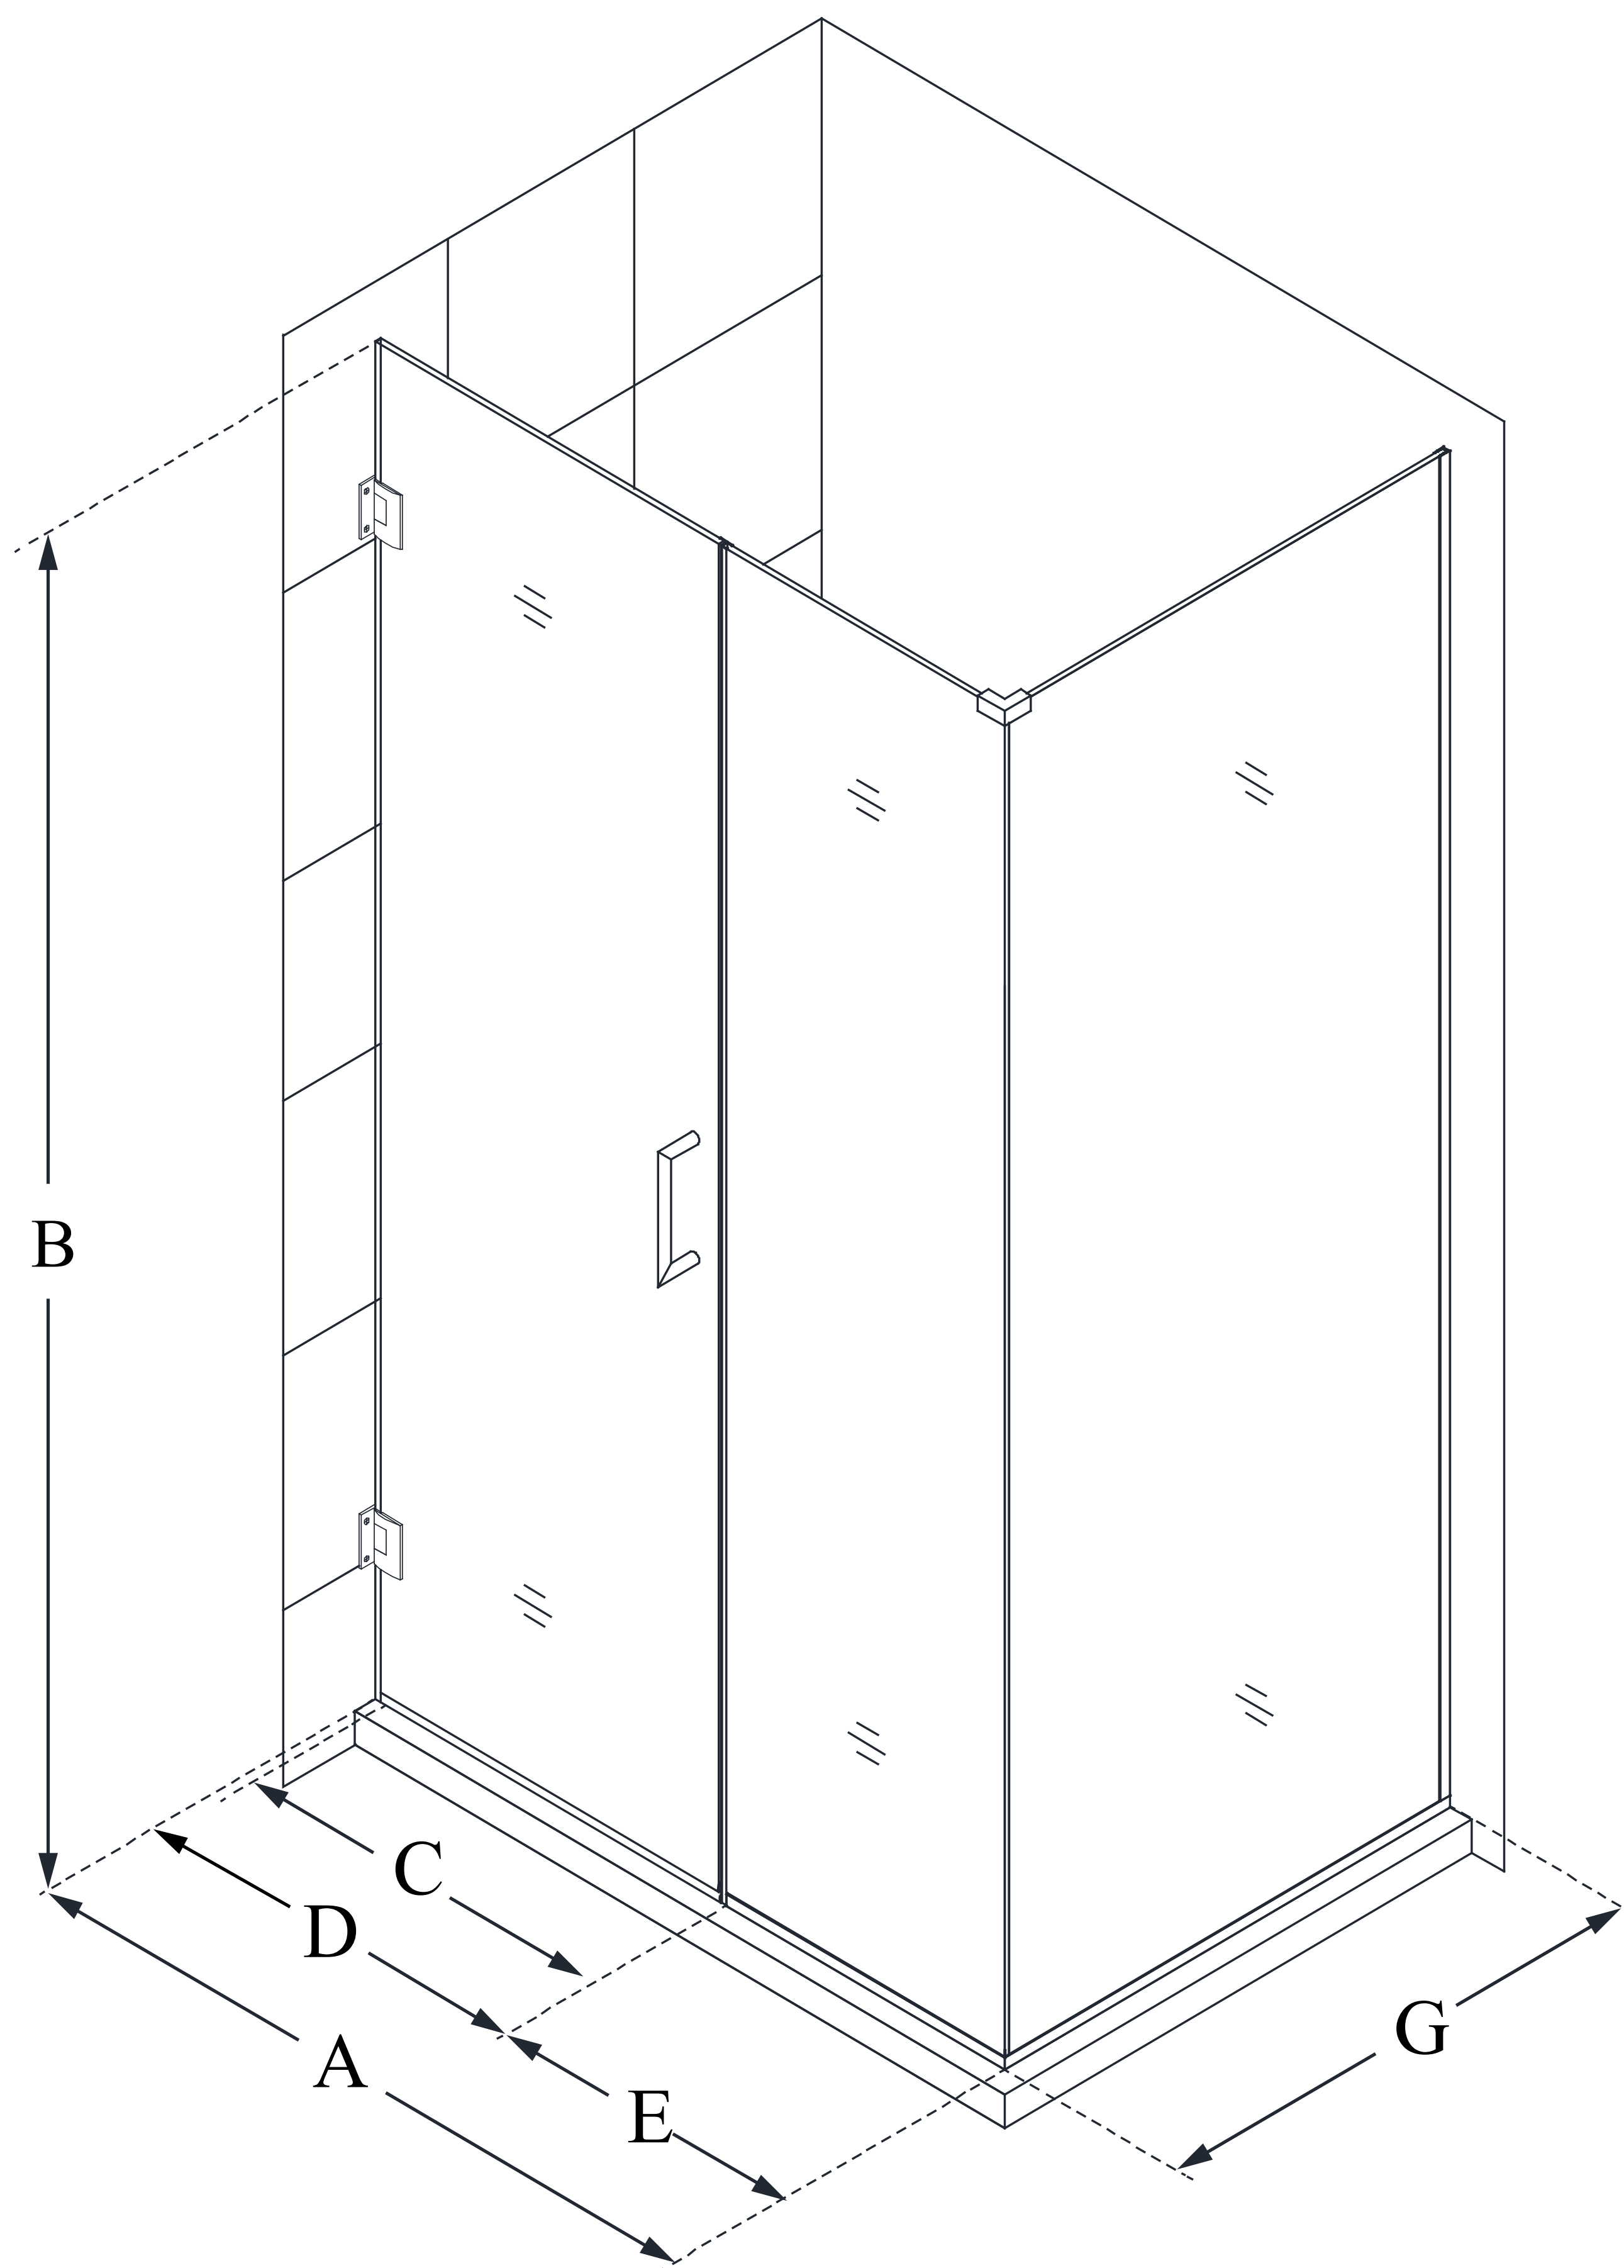

SHEN-24425340

UNIDOOR PLUS

DreamLine Unidoor Plus 42
1/2 in. W x 34 3/8 in. D x 72 in.
H Frameless Hinged Shower
Enclosure, Clear Glass

SWING DOOR

CONFIGURATION DIMENSIONS:

A: 42 1/2 in.

MODEL WIDTH

B: 72 in.

MODEL HEIGHT

C: 27 in.

ACCESS WIDTH

D: 28 in.

DOOR WIDTH

E: 14 1/2 in.

INLINE PANEL WIDTH

G: 34 3/8 in.

RETURN PANEL WIDTH

DreamLine reserves the right to update or modify the hardware or materials pictured without prior notice for the purpose of product improvement and customer satisfaction.