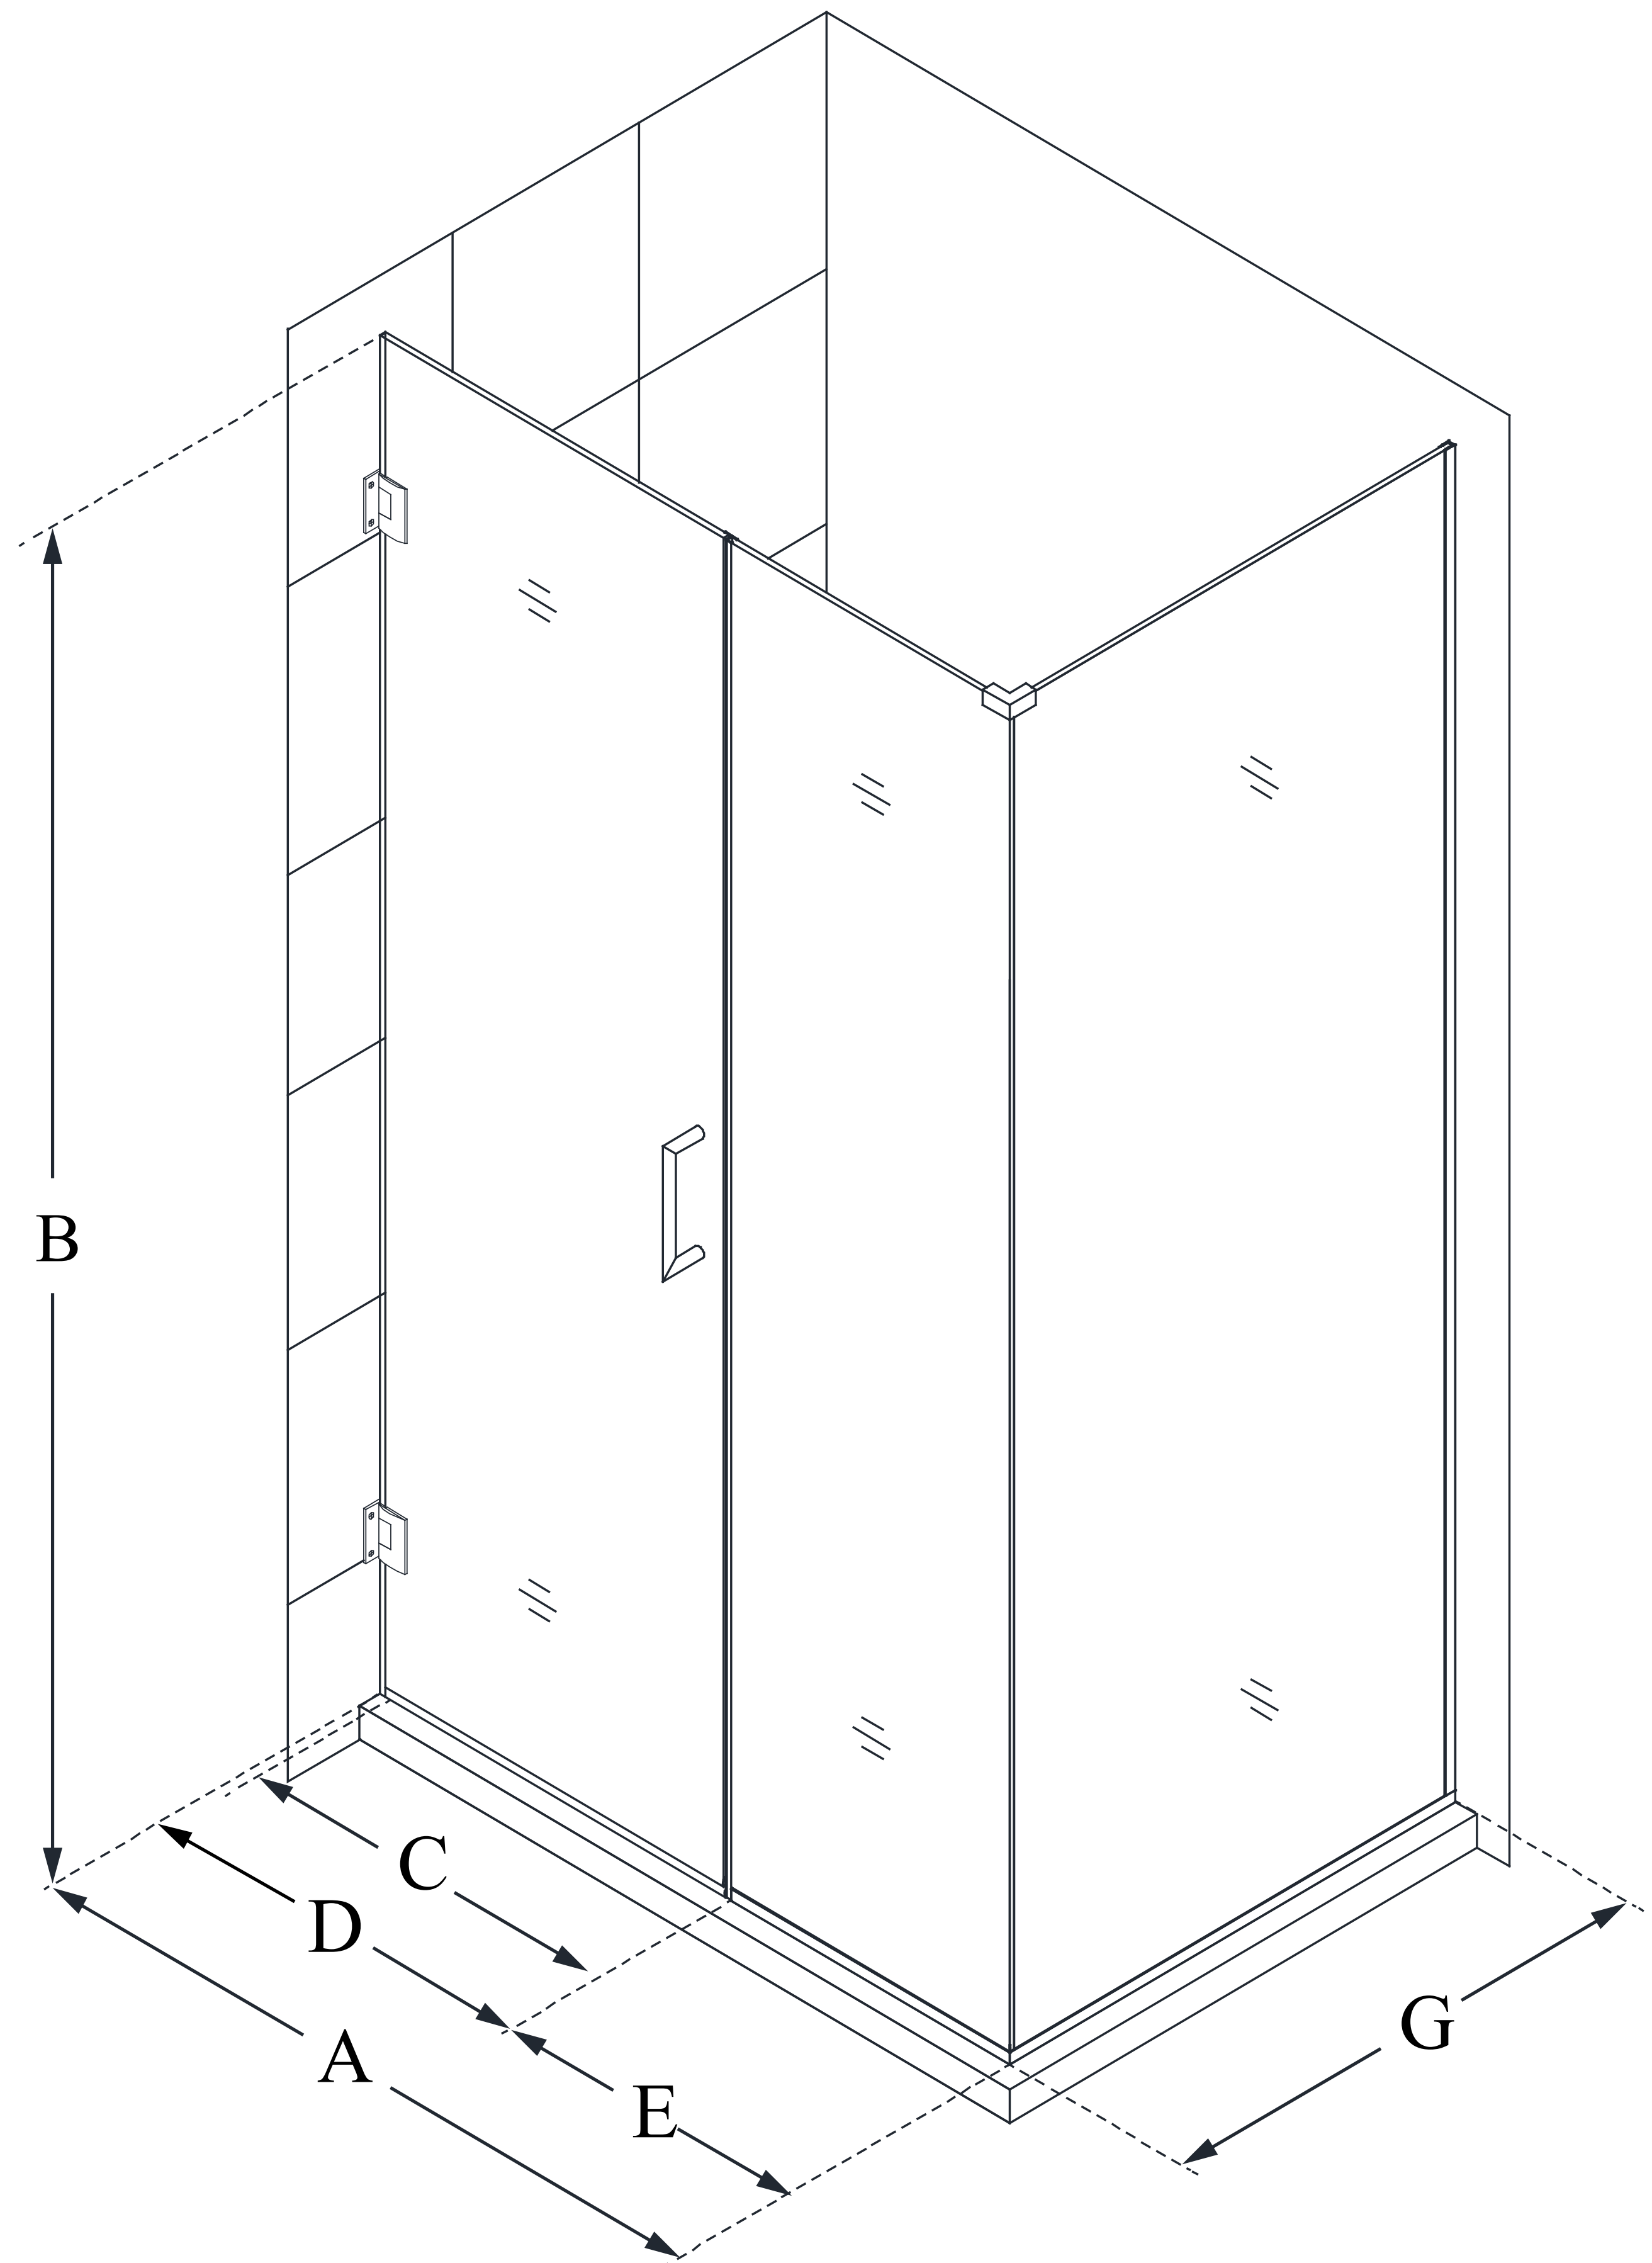

SHEN-24420300

UNIDOOR PLUS

DreamLine Unidoor Plus 42 in. W
x 30 3/8 in. D x 72 in. H Frameless
Hinged Shower Enclosure, Clear
Glass

SWING DOOR

CONFIGURATION DIMENSIONS:

A: 42 in.

MODEL WIDTH

B: 72 in.

MODEL HEIGHT

C: 27 in.

ACCESS WIDTH

D: 28 in.

DOOR WIDTH

E: 14 in.

INLINE PANEL WIDTH

G: 30 3/8 in.

RETURN PANEL WIDTH

DreamLine reserves the right to update or modify the hardware or materials pictured without prior notice for the purpose of product improvement and customer satisfaction.