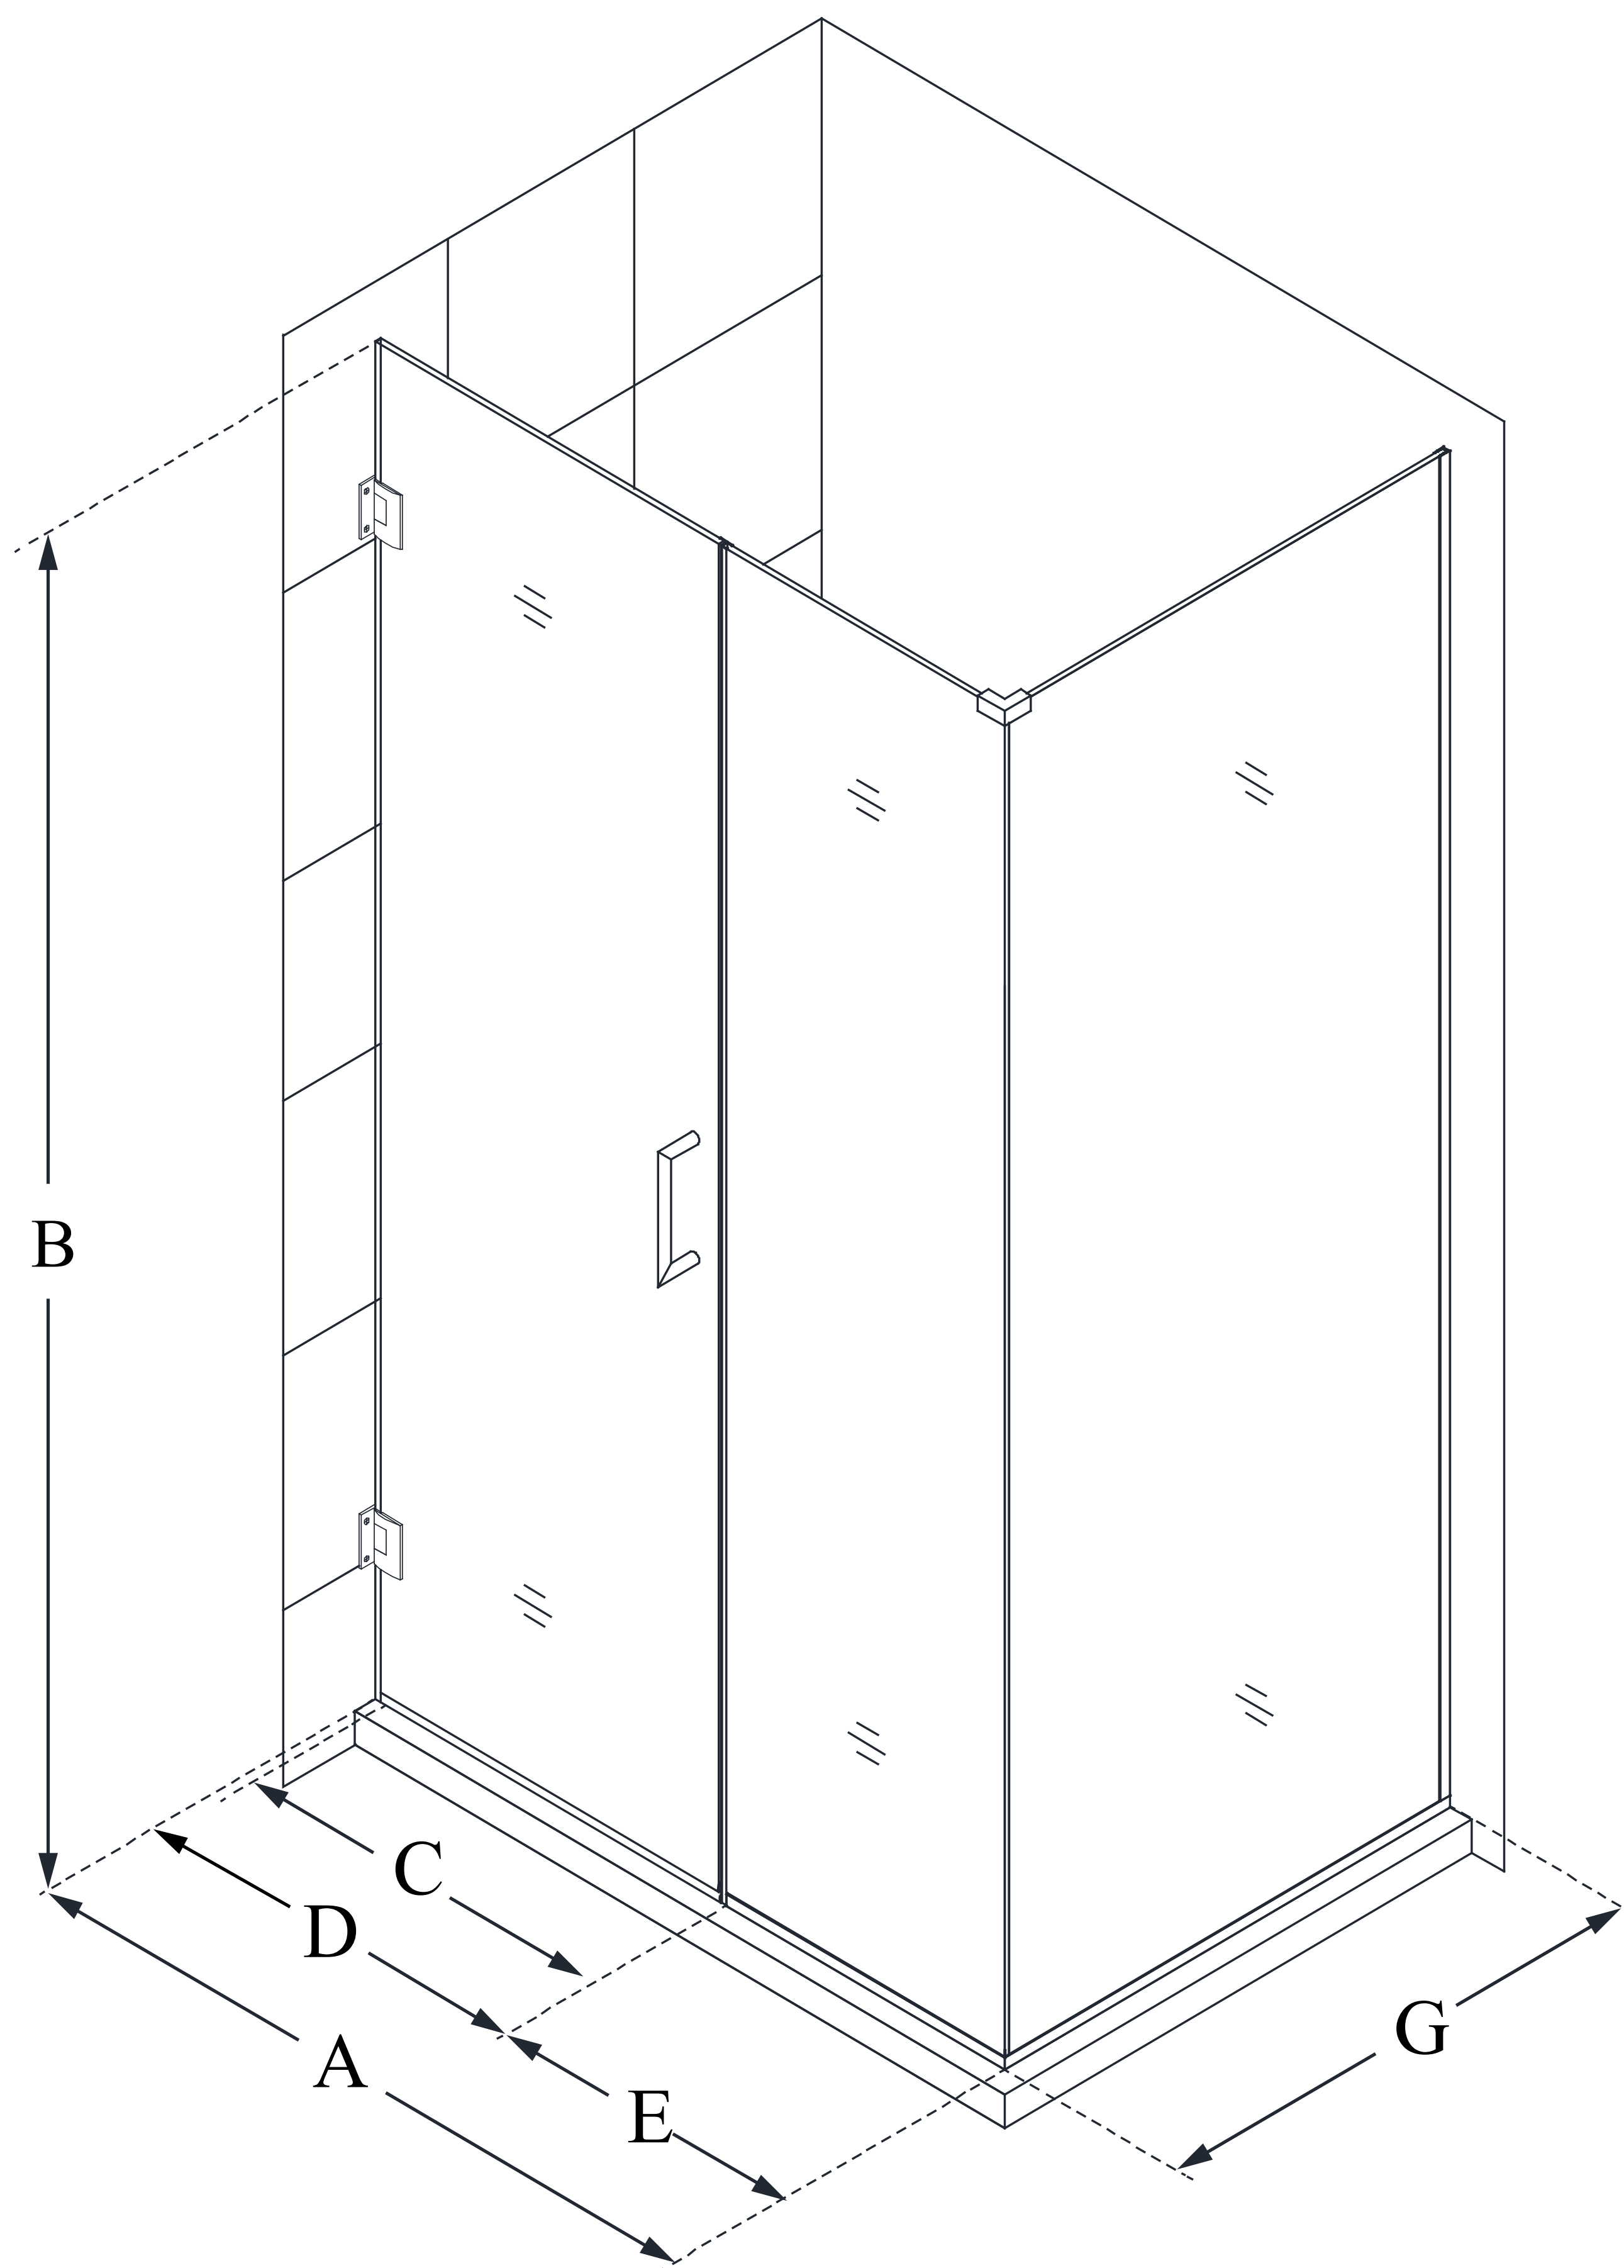

SHEN-24600340

UNIDOOR PLUS

DreamLine Unidoor Plus 60 in. W
x 34 3/8 in. D x 72 in. H Frameless
Hinged Shower Enclosure, Clear
Glass

SWING DOOR

CONFIGURATION DIMENSIONS:

A: 60 in.

MODEL WIDTH

B: 72 in.

MODEL HEIGHT

C: 29 in.

ACCESS WIDTH

D: 30 in.

DOOR WIDTH

E: 30 in.

INLINE PANEL WIDTH

G: 34 3/8 in.

RETURN PANEL WIDTH

DreamLine reserves the right to update or modify the hardware or materials pictured without prior notice for the purpose of product improvement and customer satisfaction.