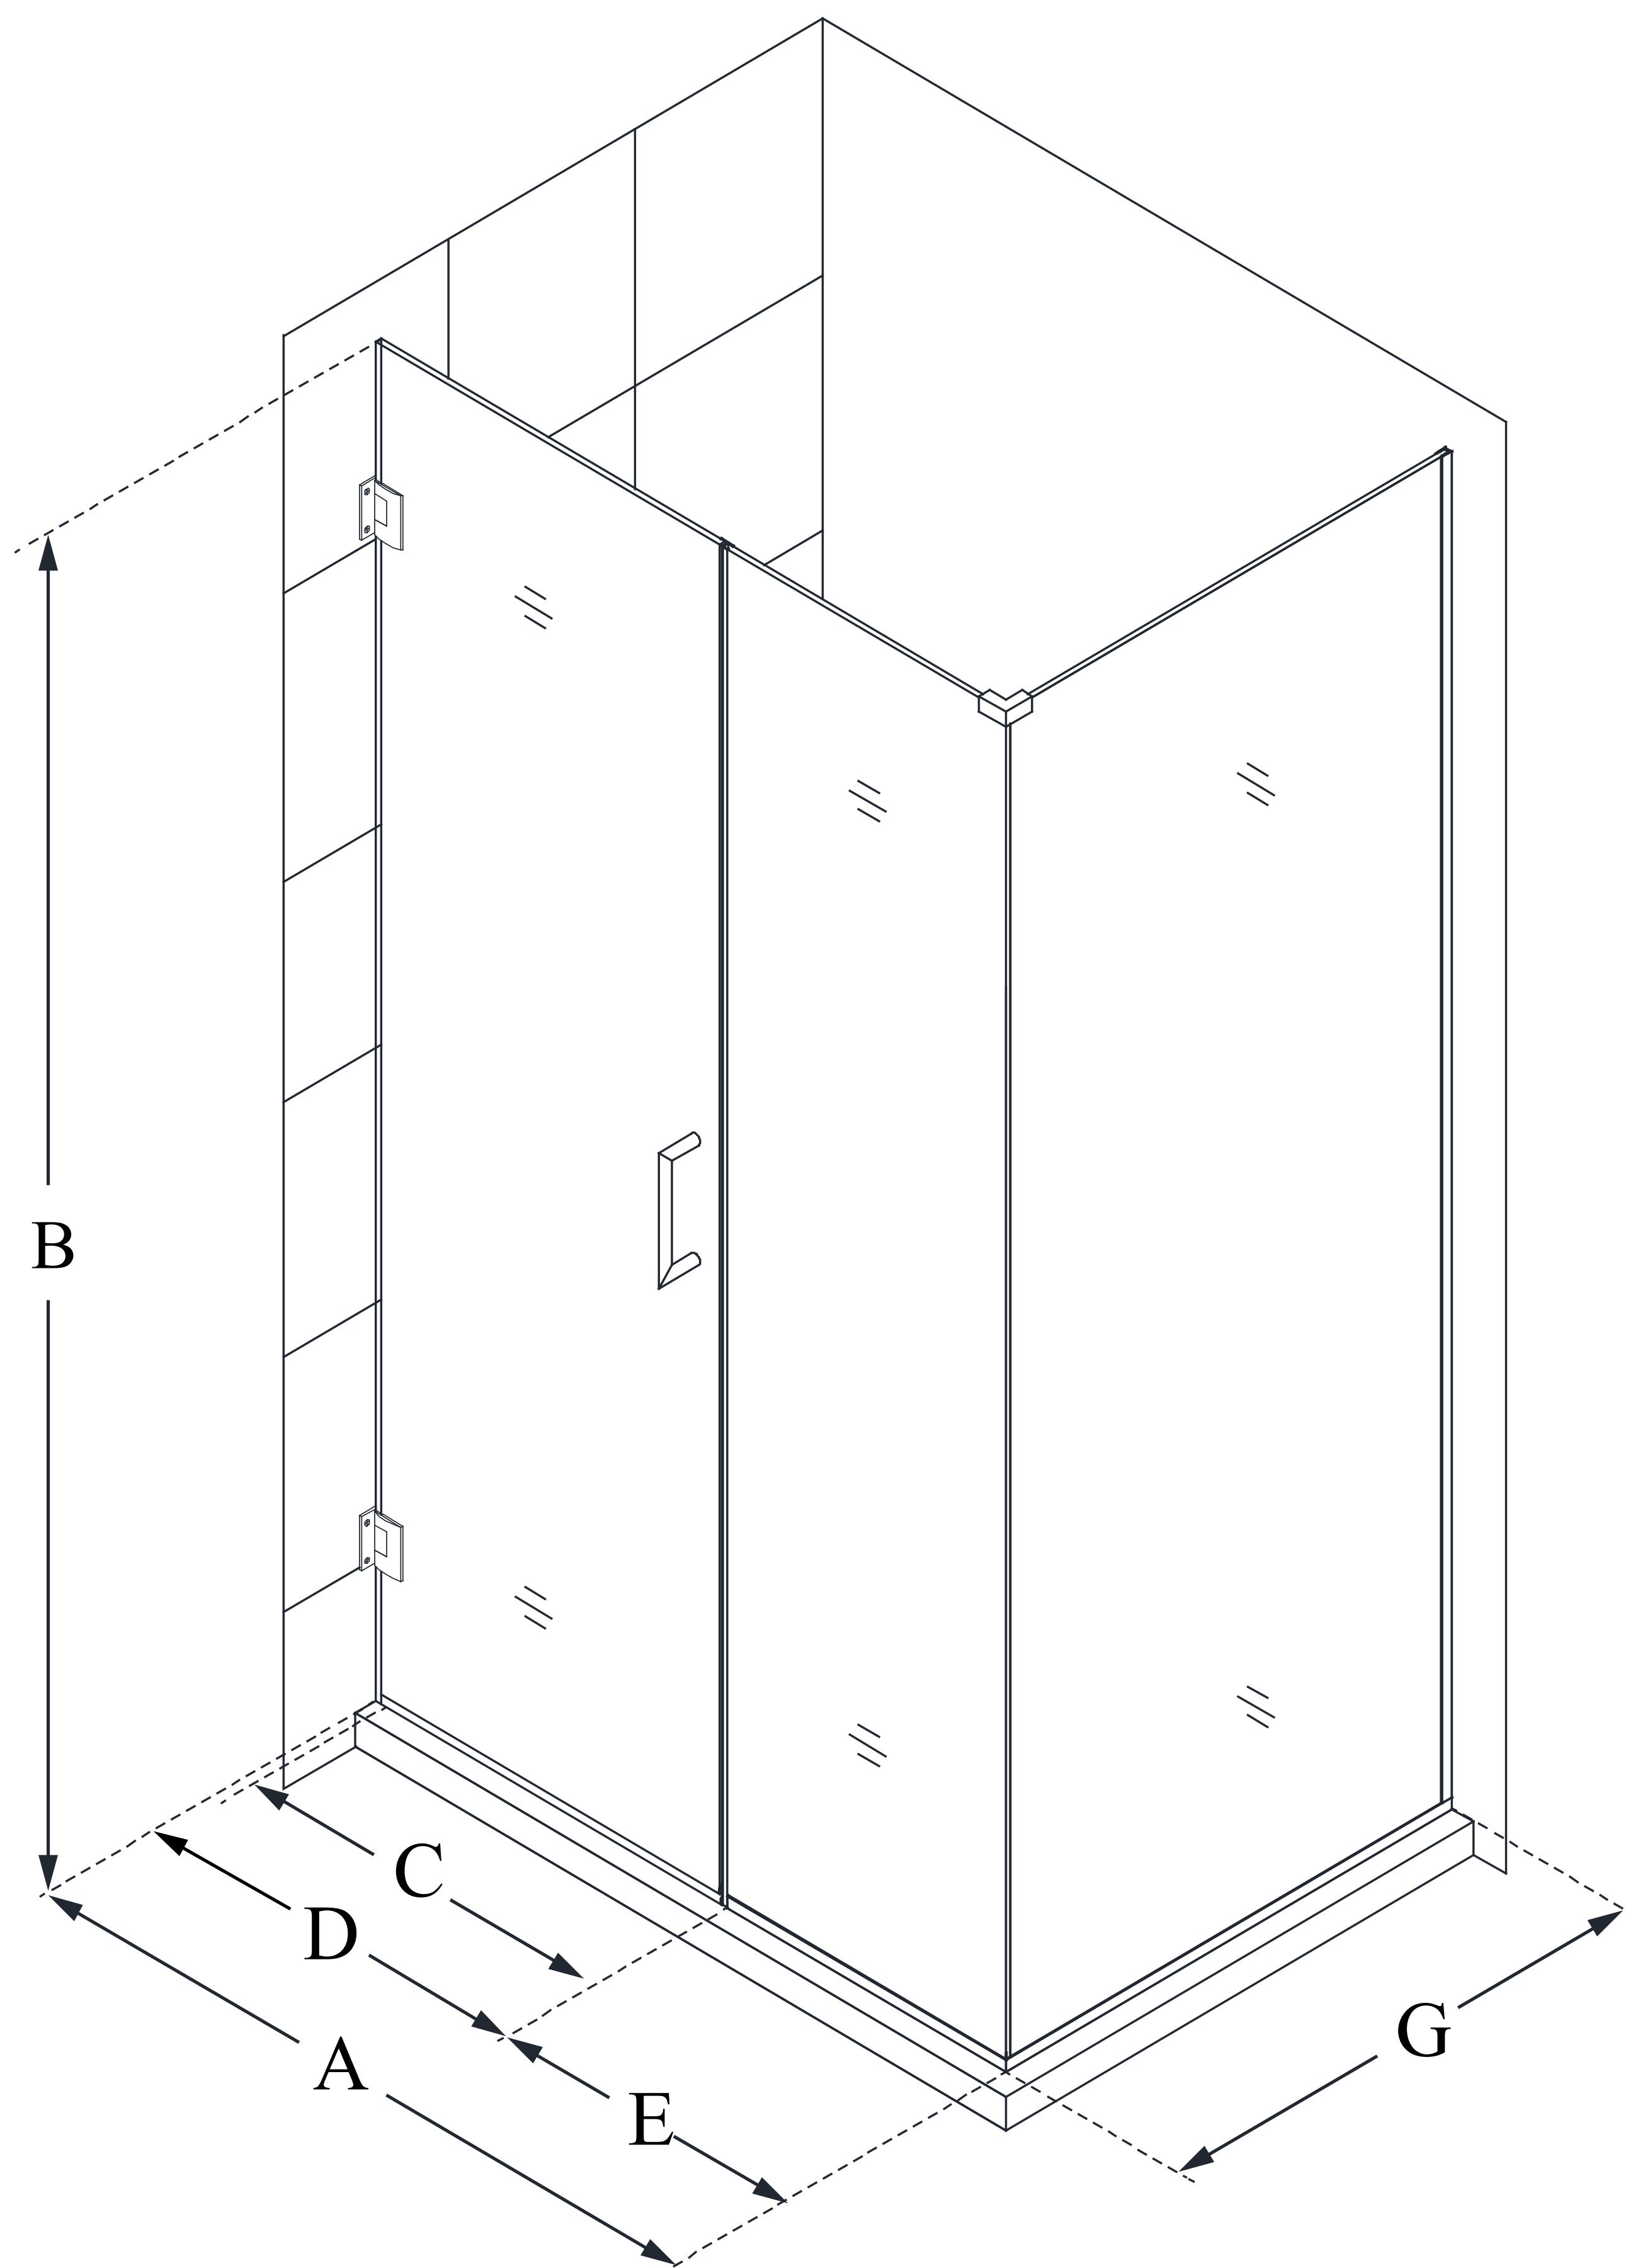

SHEN-24580340

UNIDOOR PLUS

DreamLine Unidoor Plus 58 in. W
x 34 3/8 in. D x 72 in. H Frameless
Hinged Shower Enclosure, Clear
Glass

SWING DOOR

CONFIGURATION DIMENSIONS:

A: 58 in.

MODEL WIDTH

B: 72 in.

MODEL HEIGHT

C: 27 in.

ACCESS WIDTH

D: 28 in.

DOOR WIDTH

E: 30 in.

INLINE PANEL WIDTH

G: 34 3/8 in.

RETURN PANEL WIDTH

DreamLine reserves the right to update or modify the hardware or materials pictured without prior notice for the purpose of product improvement and customer satisfaction.