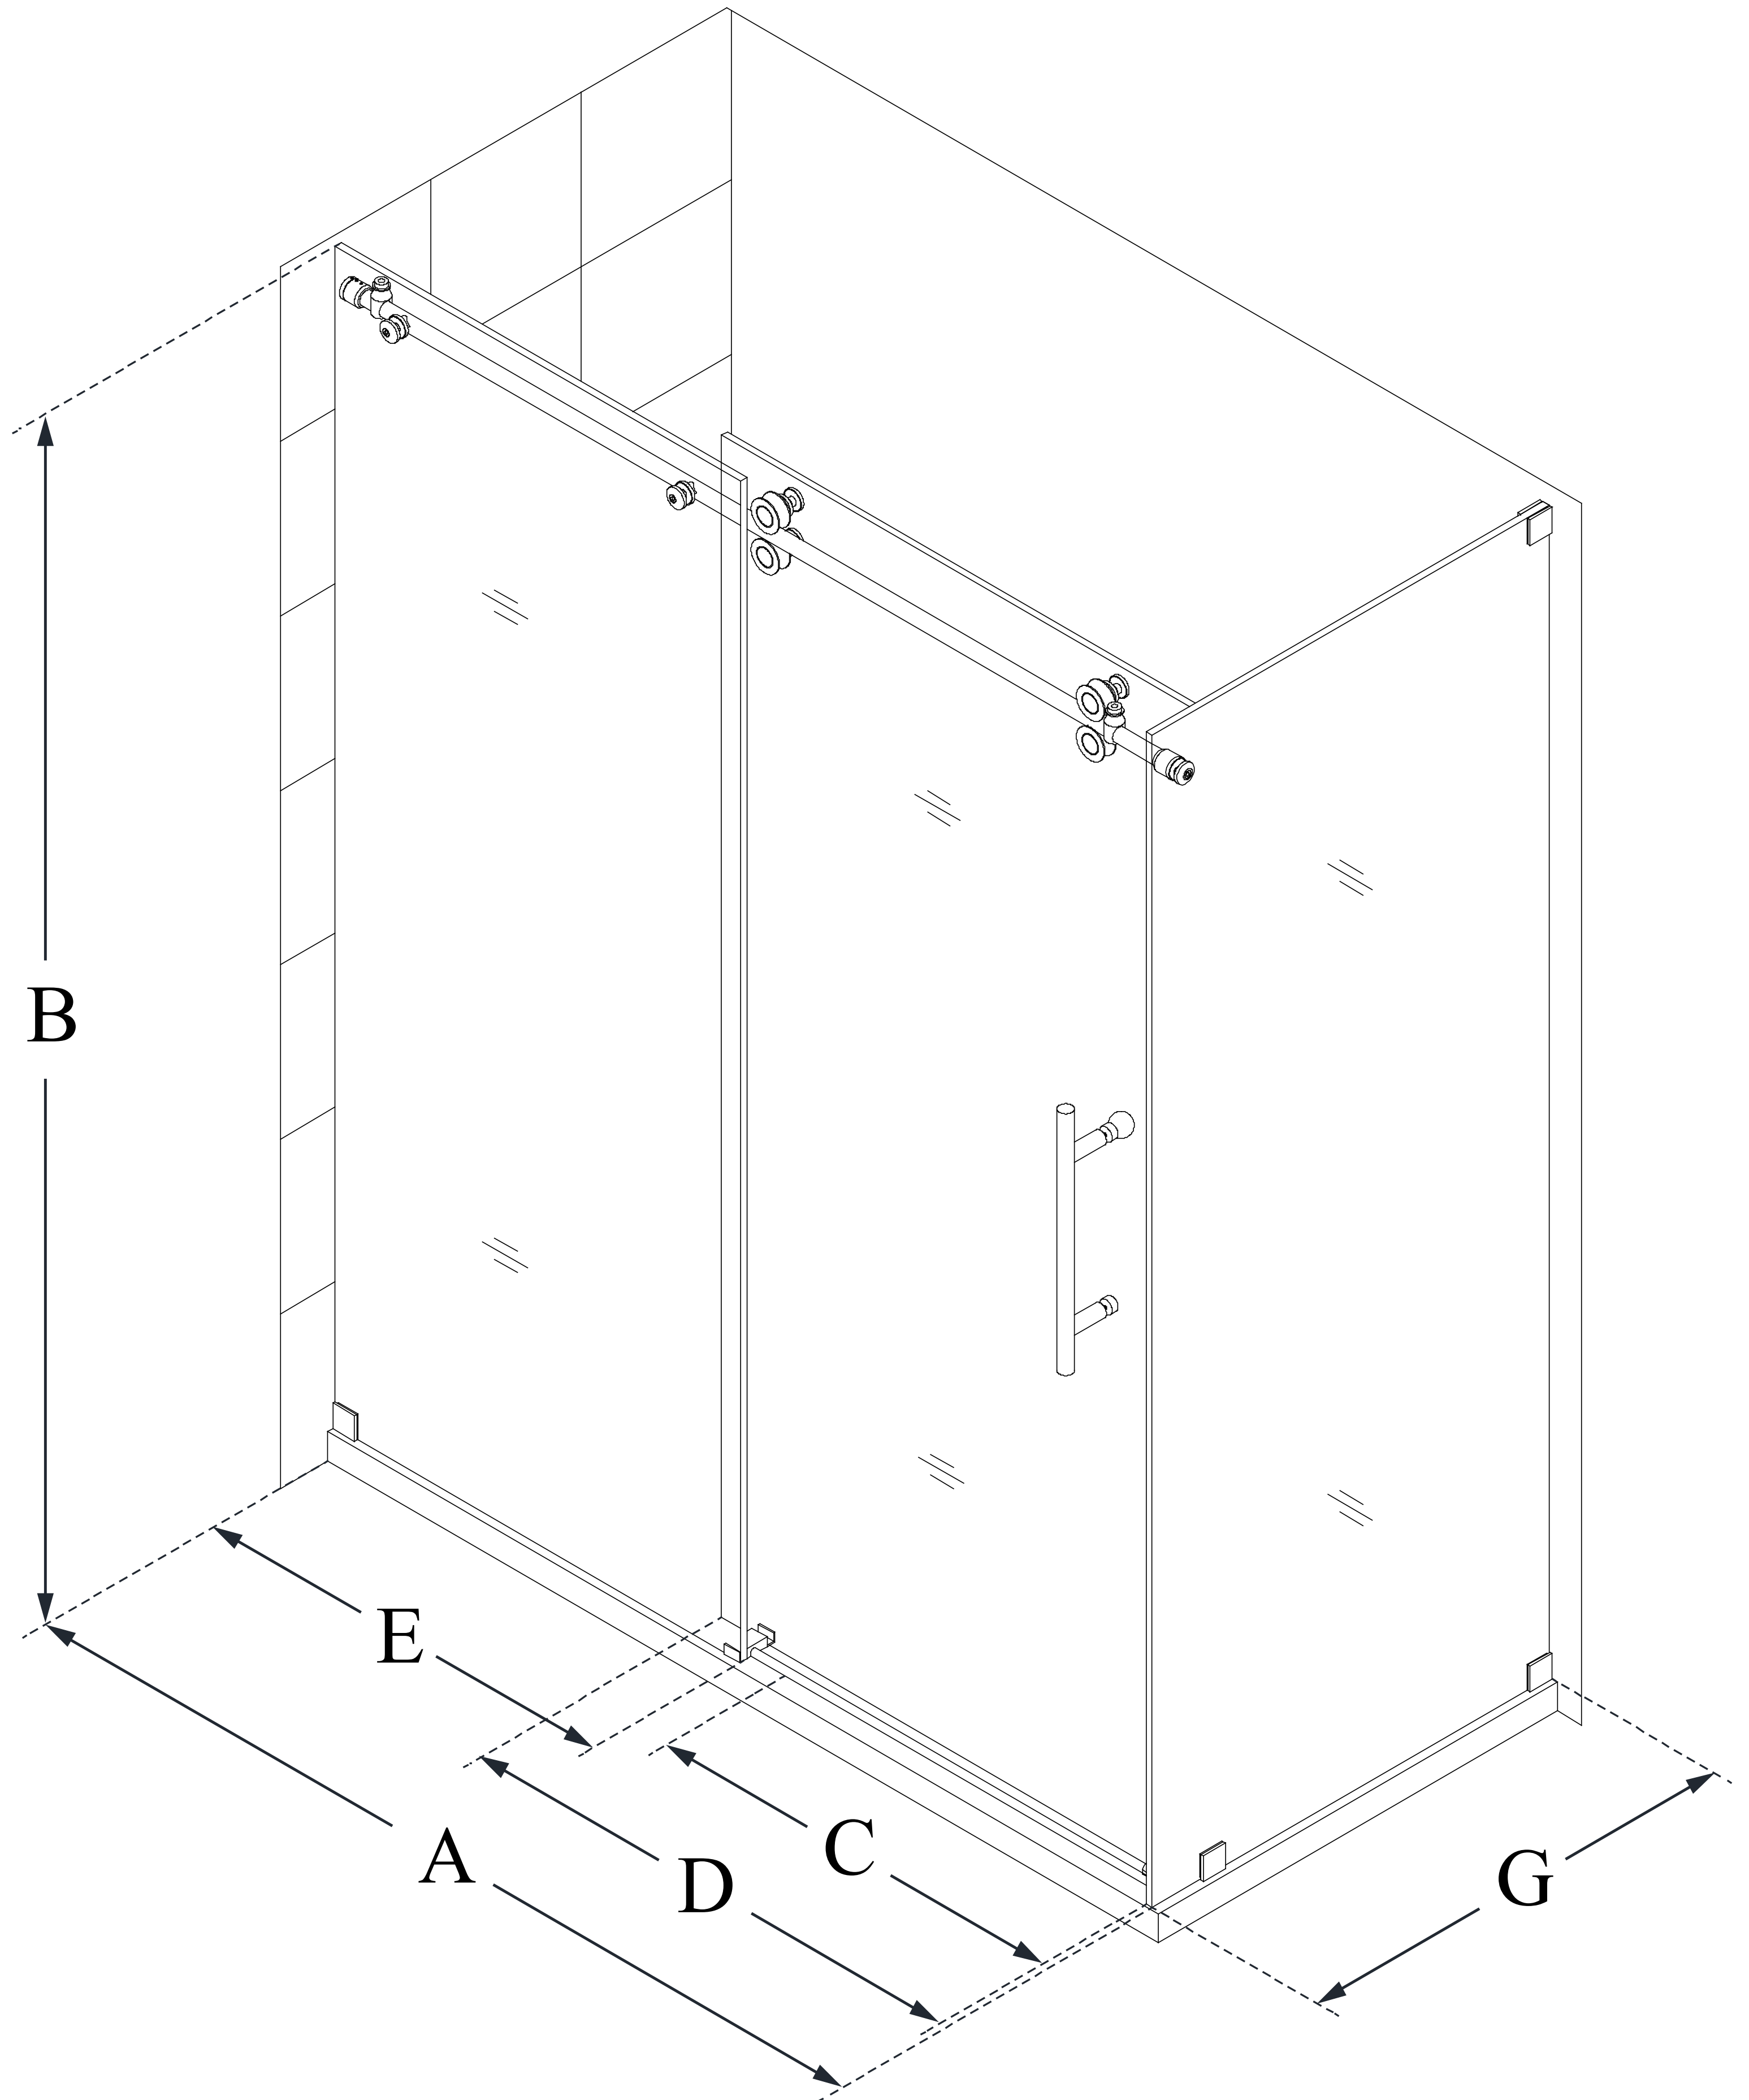

**SHEN-6132542**

**ENIGMA-XO**

DreamLine Enigma-XO 32 1/2  
in. D x 50 - 54 in. W x 76 in. H  
Fully Frameless Sliding Shower  
Enclosure

**SLIDING DOOR**

**CONFIGURATION  
DIMENSIONS:**

**A: 50 in. - 54 in.**

MODEL WIDTH

**B: 76 in.**

MODEL HEIGHT

**C: 19 - 23 in.**

ACCESS WIDTH

**D: 29 in.**

DOOR WIDTH

**E: 26 1/8 in.**

INLINE PANEL WIDTH

**G: 32 1/2 in.**

RETURN PANEL WIDTH

DreamLine reserves the right to update or modify the hardware or materials pictured without prior notice for the purpose of product improvement and customer satisfaction.