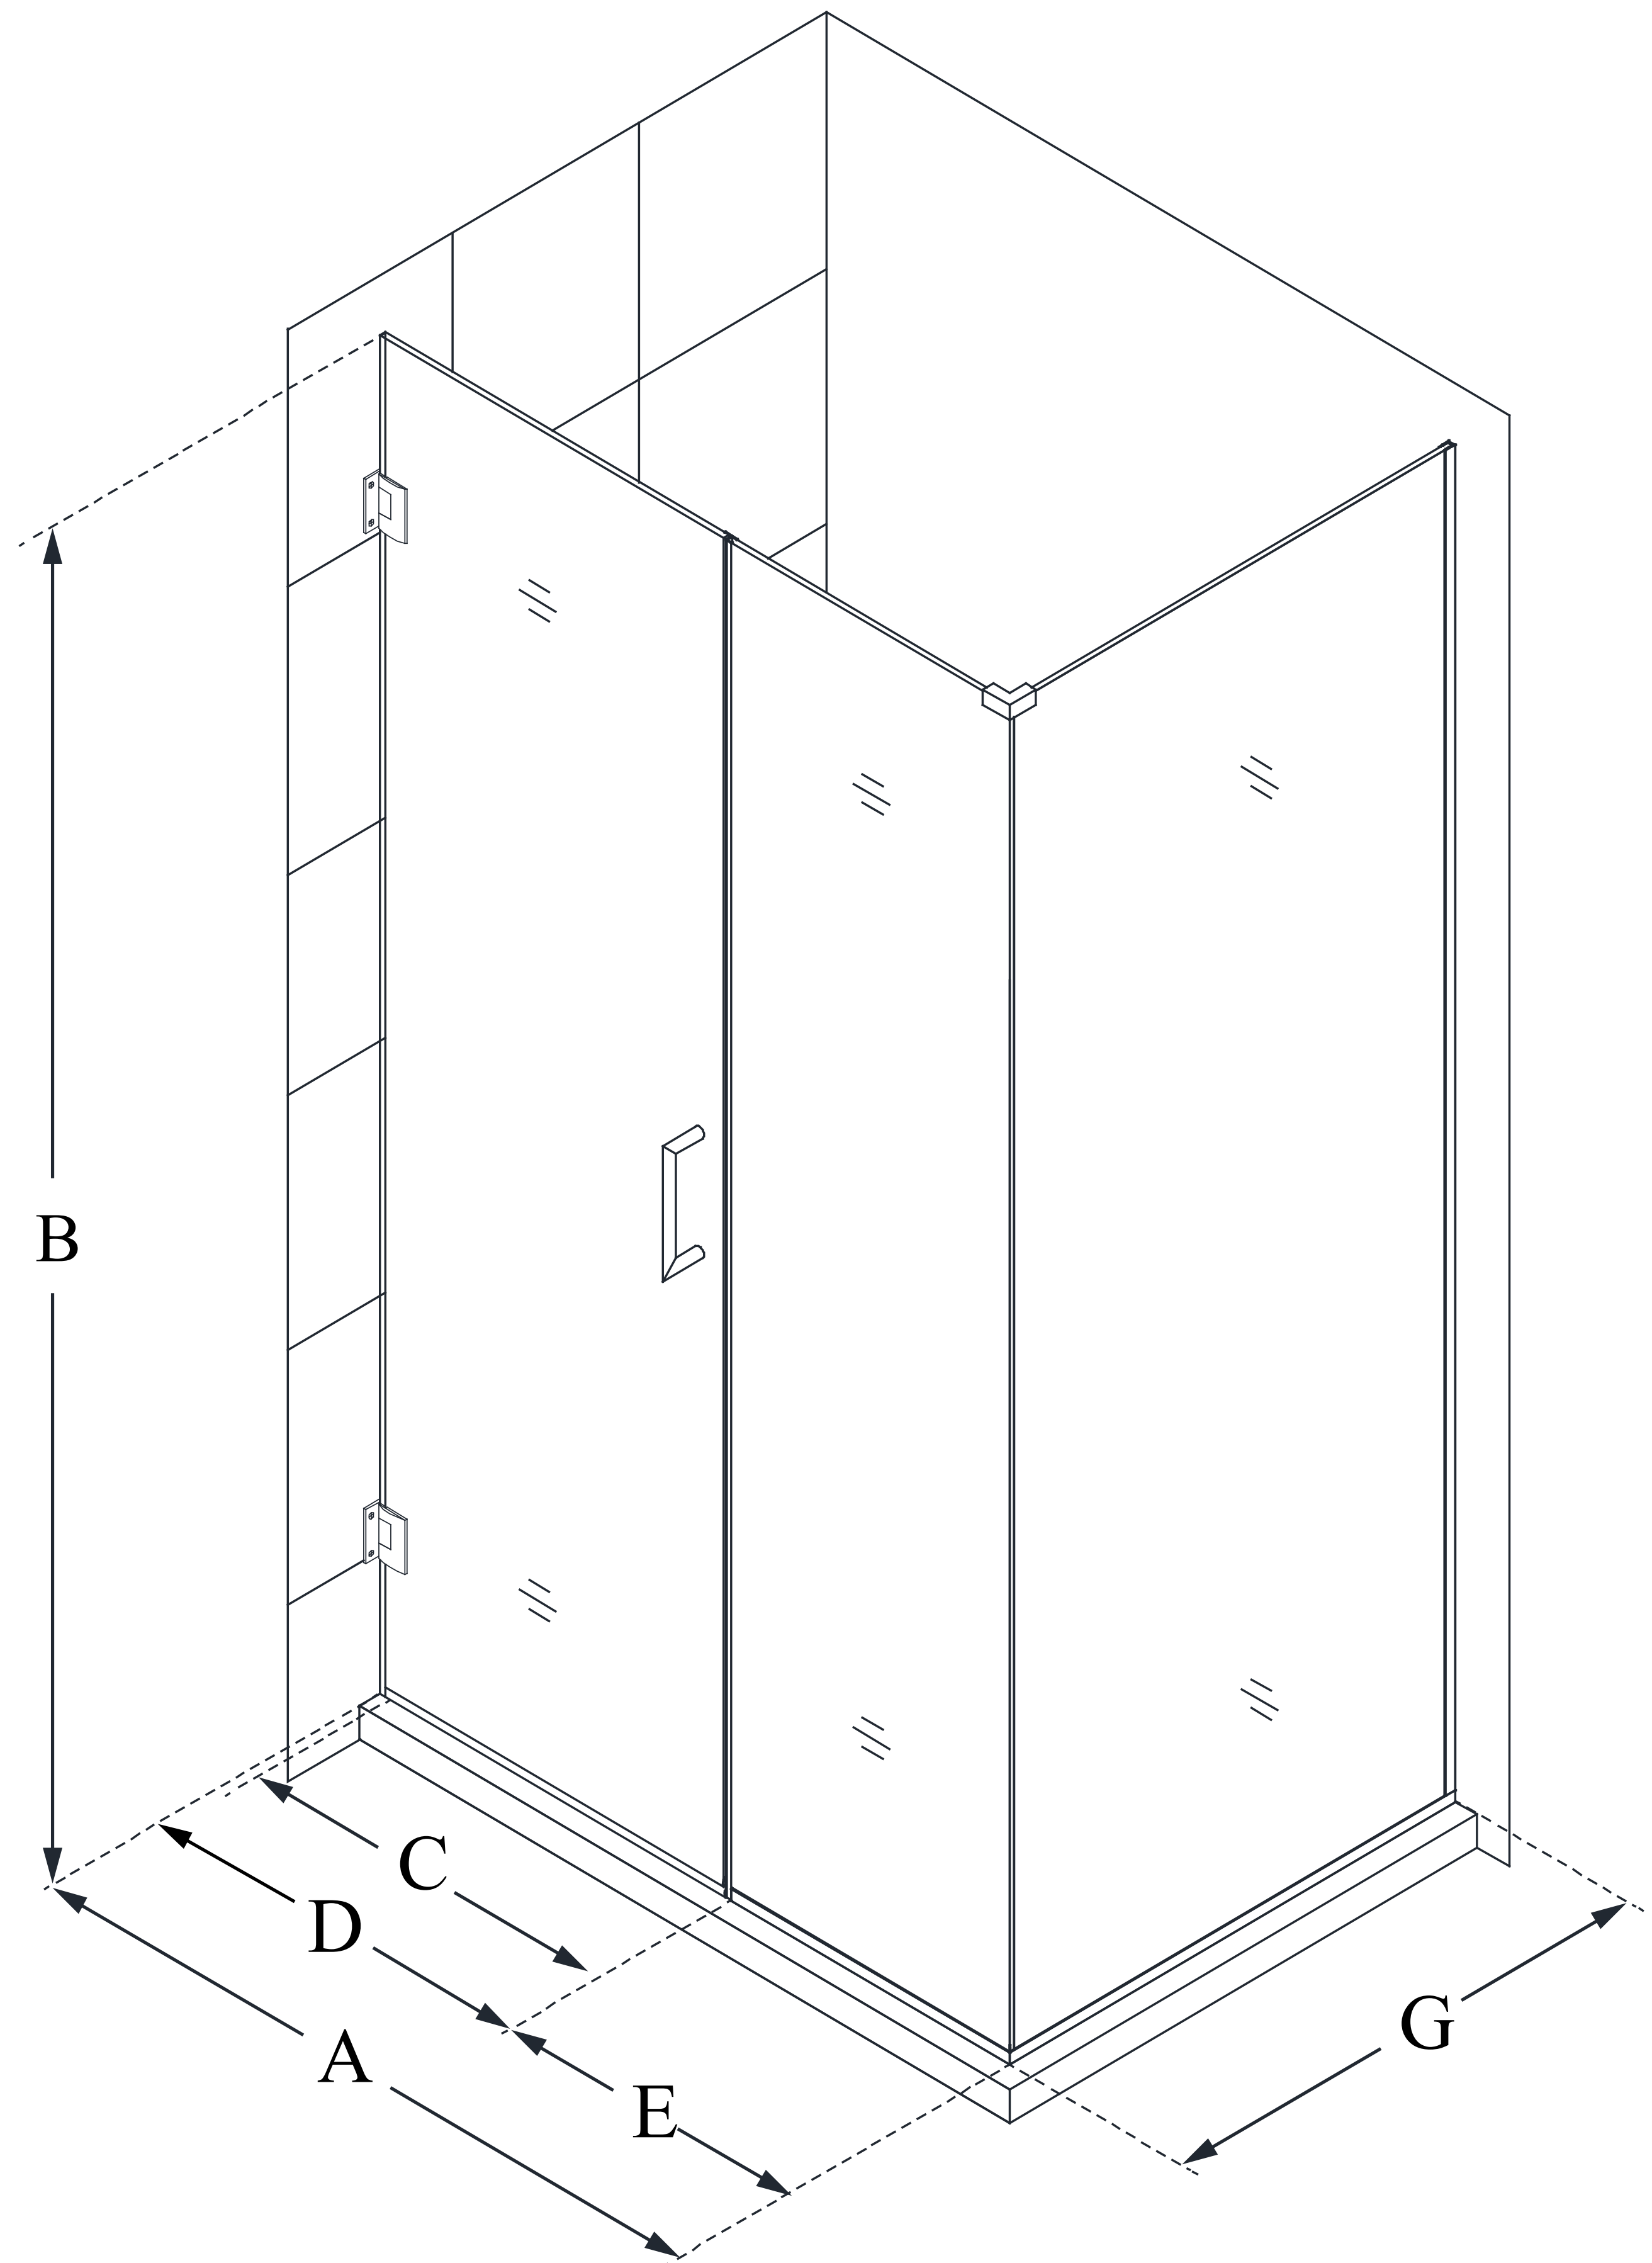

# UNIDOOR PLUS

DreamLine Unidoor Plus 46  
1/2 in. W x 30 3/8 in. D x 72 in.  
H Frameless Hinged Shower  
Enclosure, Clear Glass

**SWING DOOR**

## CONFIGURATION DIMENSIONS:

**A: 46 1/2 in.**

MODEL WIDTH

**B: 72 in.**

MODEL HEIGHT

**C: 23 in.**

ACCESS WIDTH

**D: 24 in.**

DOOR WIDTH

**E: 22 1/2 in.**

INLINE PANEL WIDTH

**G: 30 3/8 in.**

RETURN PANEL WIDTH

DreamLine reserves the right to update or modify the hardware or materials pictured without prior notice for the purpose of product improvement and customer satisfaction.