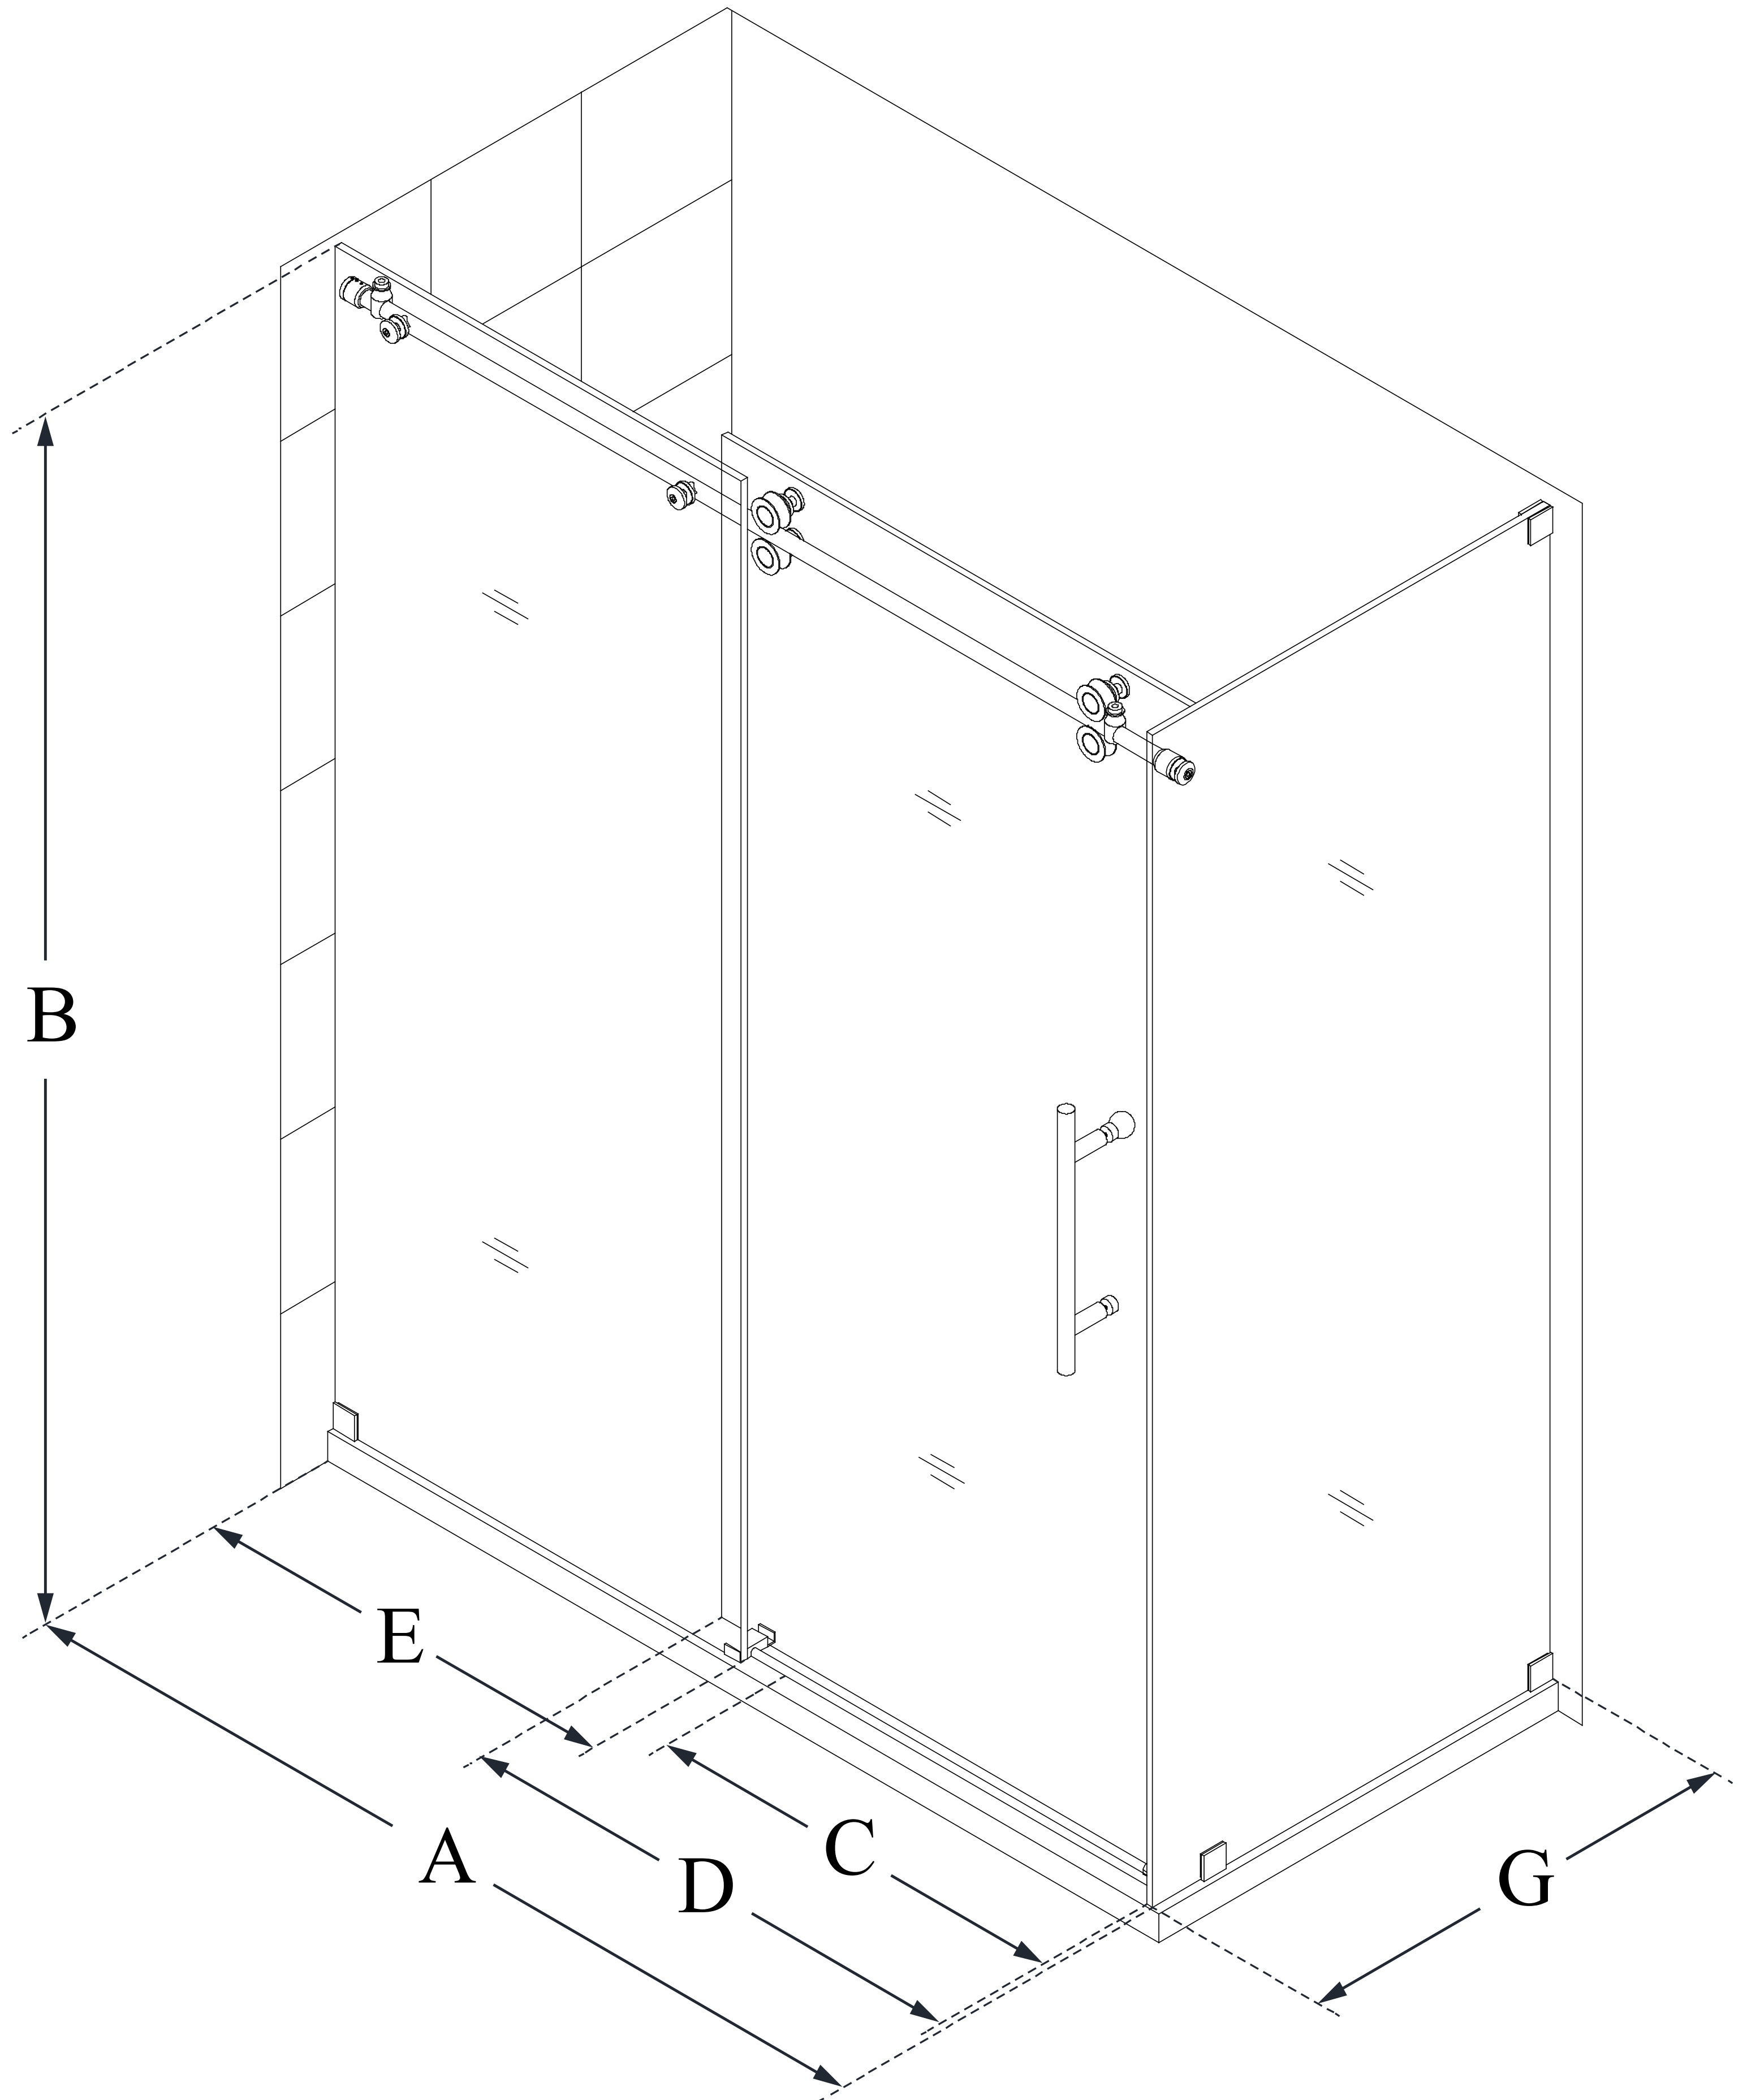

SHEN-6134602

ENIGMA-XO

DreamLine Enigma-XO 34 1/2
in. D x 60 3/8 in. W x 76 in. H
Fully Frameless Sliding Shower
Enclosure

SLIDING DOOR

CONFIGURATION DIMENSIONS:

A: 56 3/8 - 60 3/8 in.

MODEL WIDTH

B: 76 in.

MODEL HEIGHT

C: 22 - 26 in.

ACCESS WIDTH

D: 32 1/16 in.

DOOR WIDTH

E: 29 3/16 in.

INLINE PANEL WIDTH

G: 34 1/2 in.

RETURN PANEL WIDTH

DreamLine reserves the right to update or modify the hardware or materials pictured without prior notice for the purpose of product improvement and customer satisfaction.