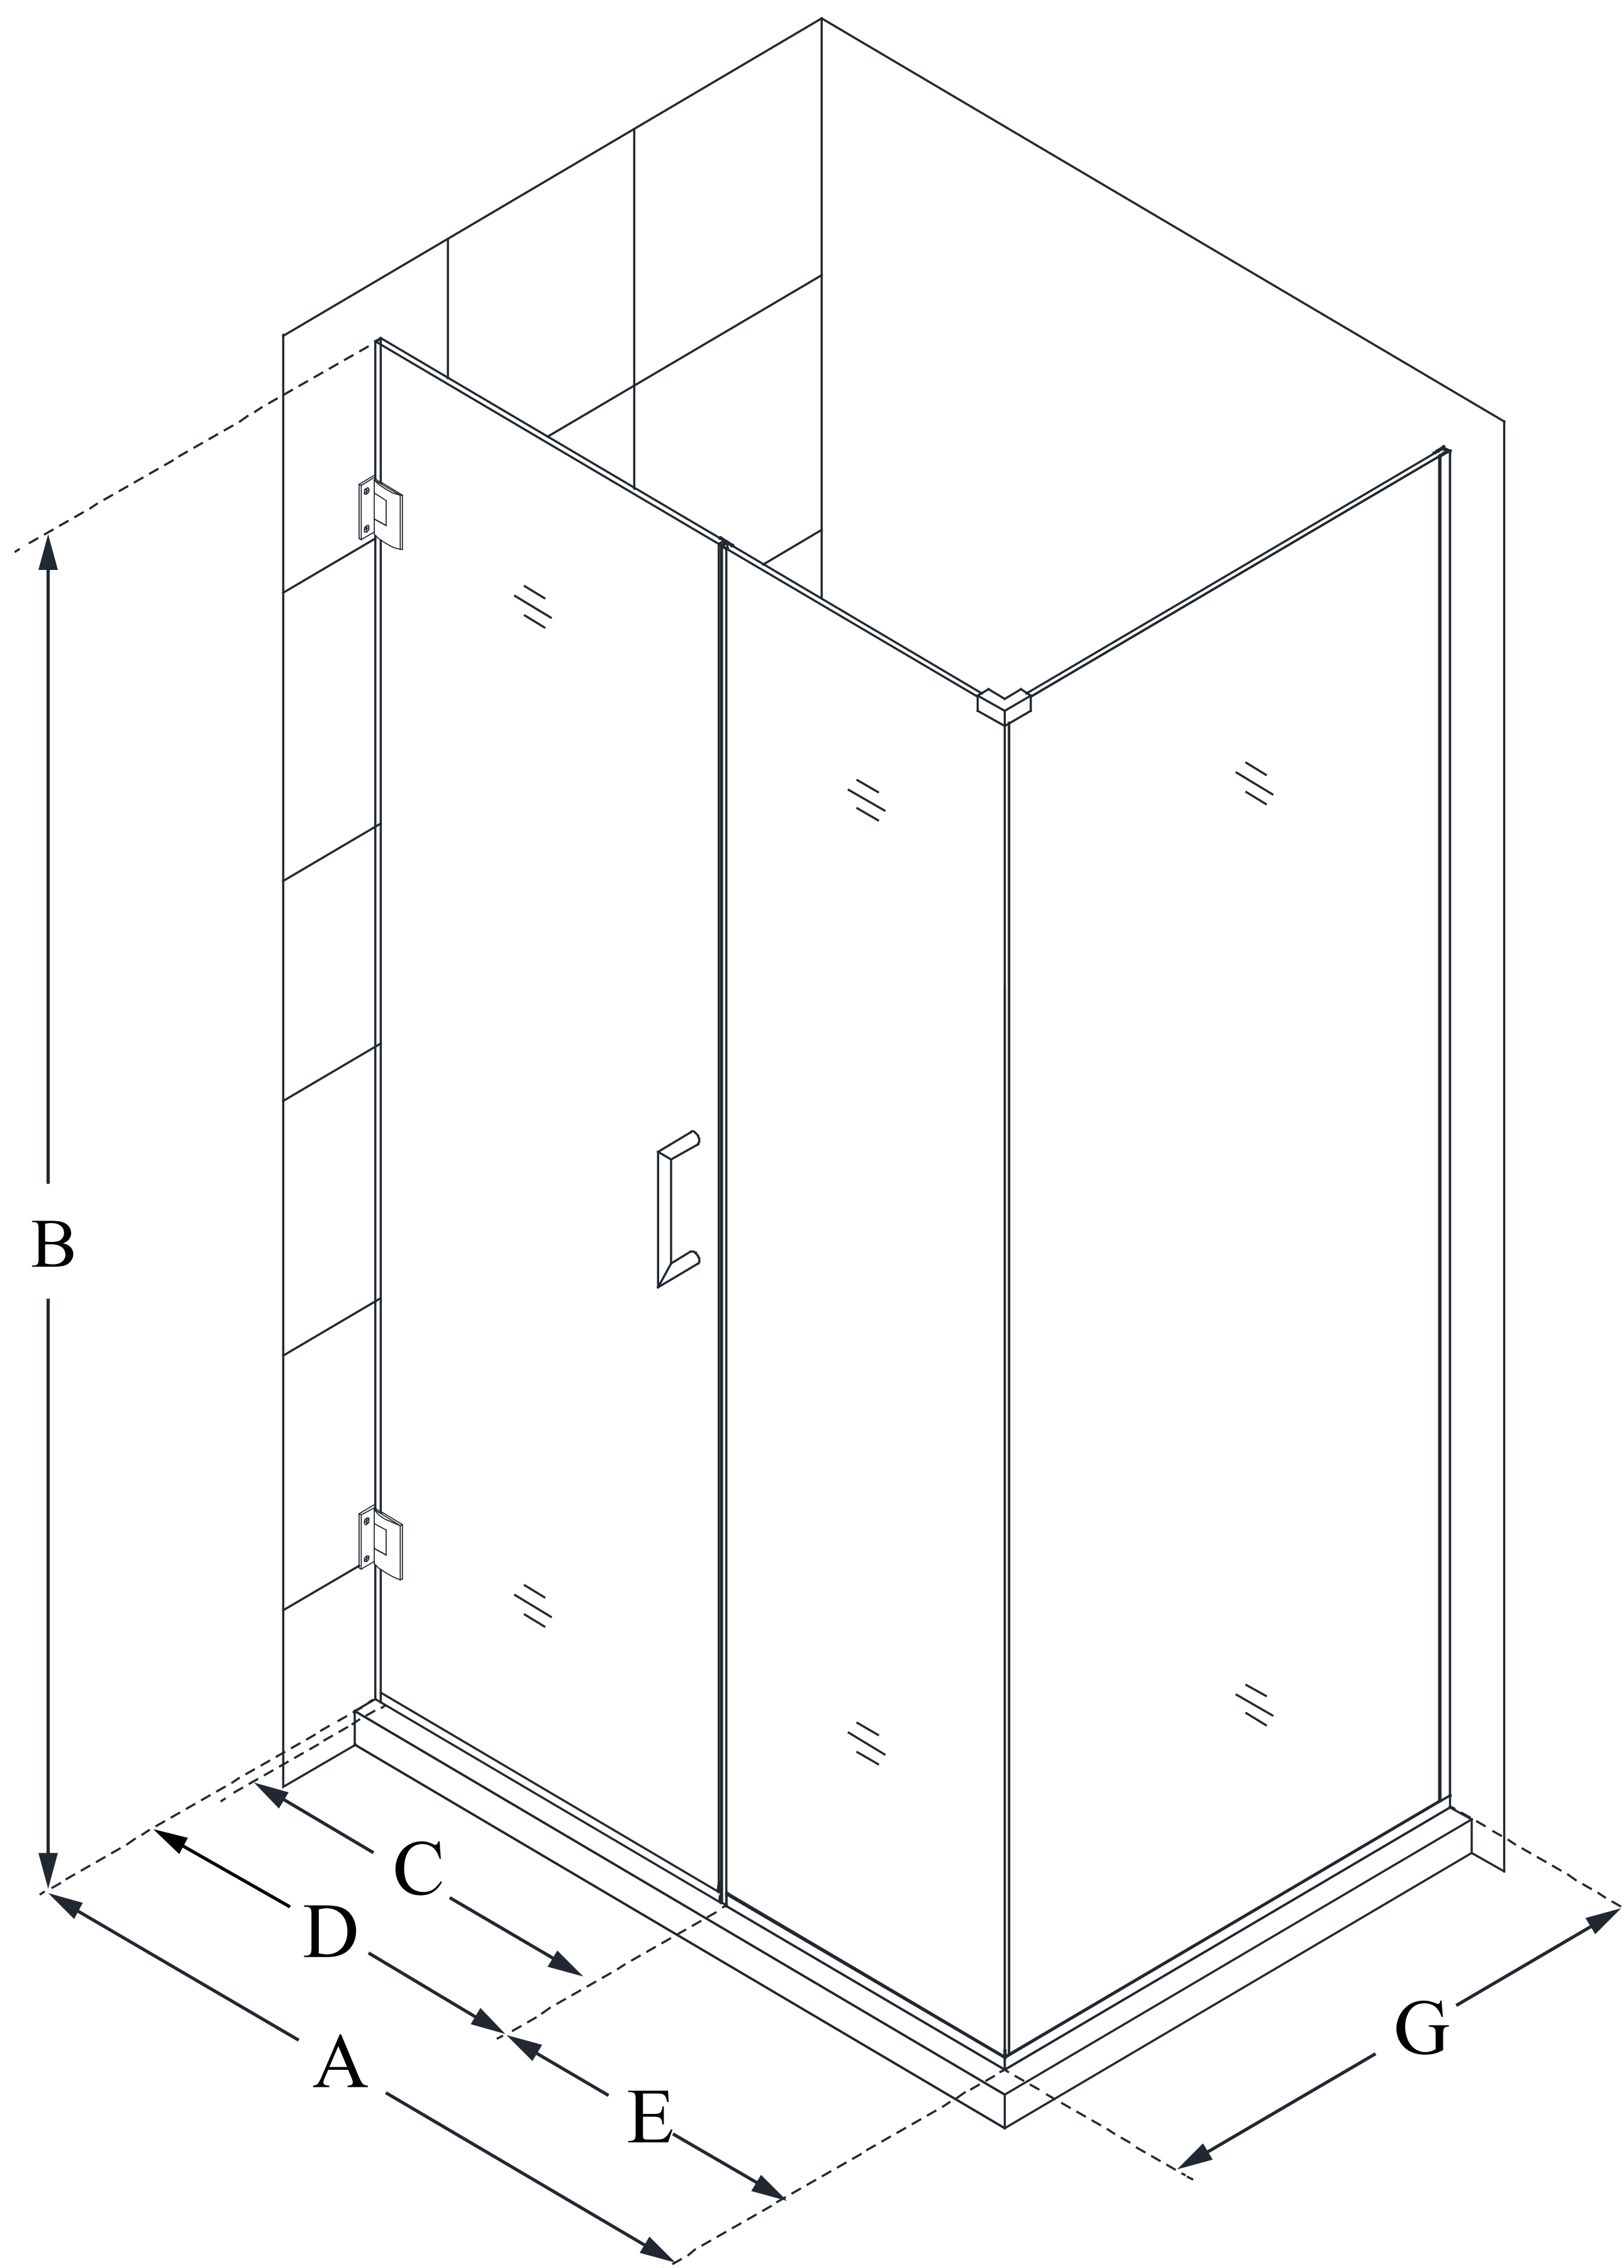

# UNIDOOR PLUS

DreamLine Unidoor Plus 60  
1/2 in. W x 34 3/8 in. D x 72 in.  
H Frameless Hinged Shower  
Enclosure, Clear Glass

**SWING DOOR**

## CONFIGURATION DIMENSIONS:

**A: 60 1/2 in.**

MODEL WIDTH

**B: 72 in.**

MODEL HEIGHT

**C: 29 in.**

ACCESS WIDTH

**D: 30 in.**

DOOR WIDTH

**E: 30 1/2 in.**

INLINE PANEL WIDTH

**G: 34 3/8 in.**

RETURN PANEL WIDTH

DreamLine reserves the right to update or modify the hardware or materials pictured without prior notice for the purpose of product improvement and customer satisfaction.