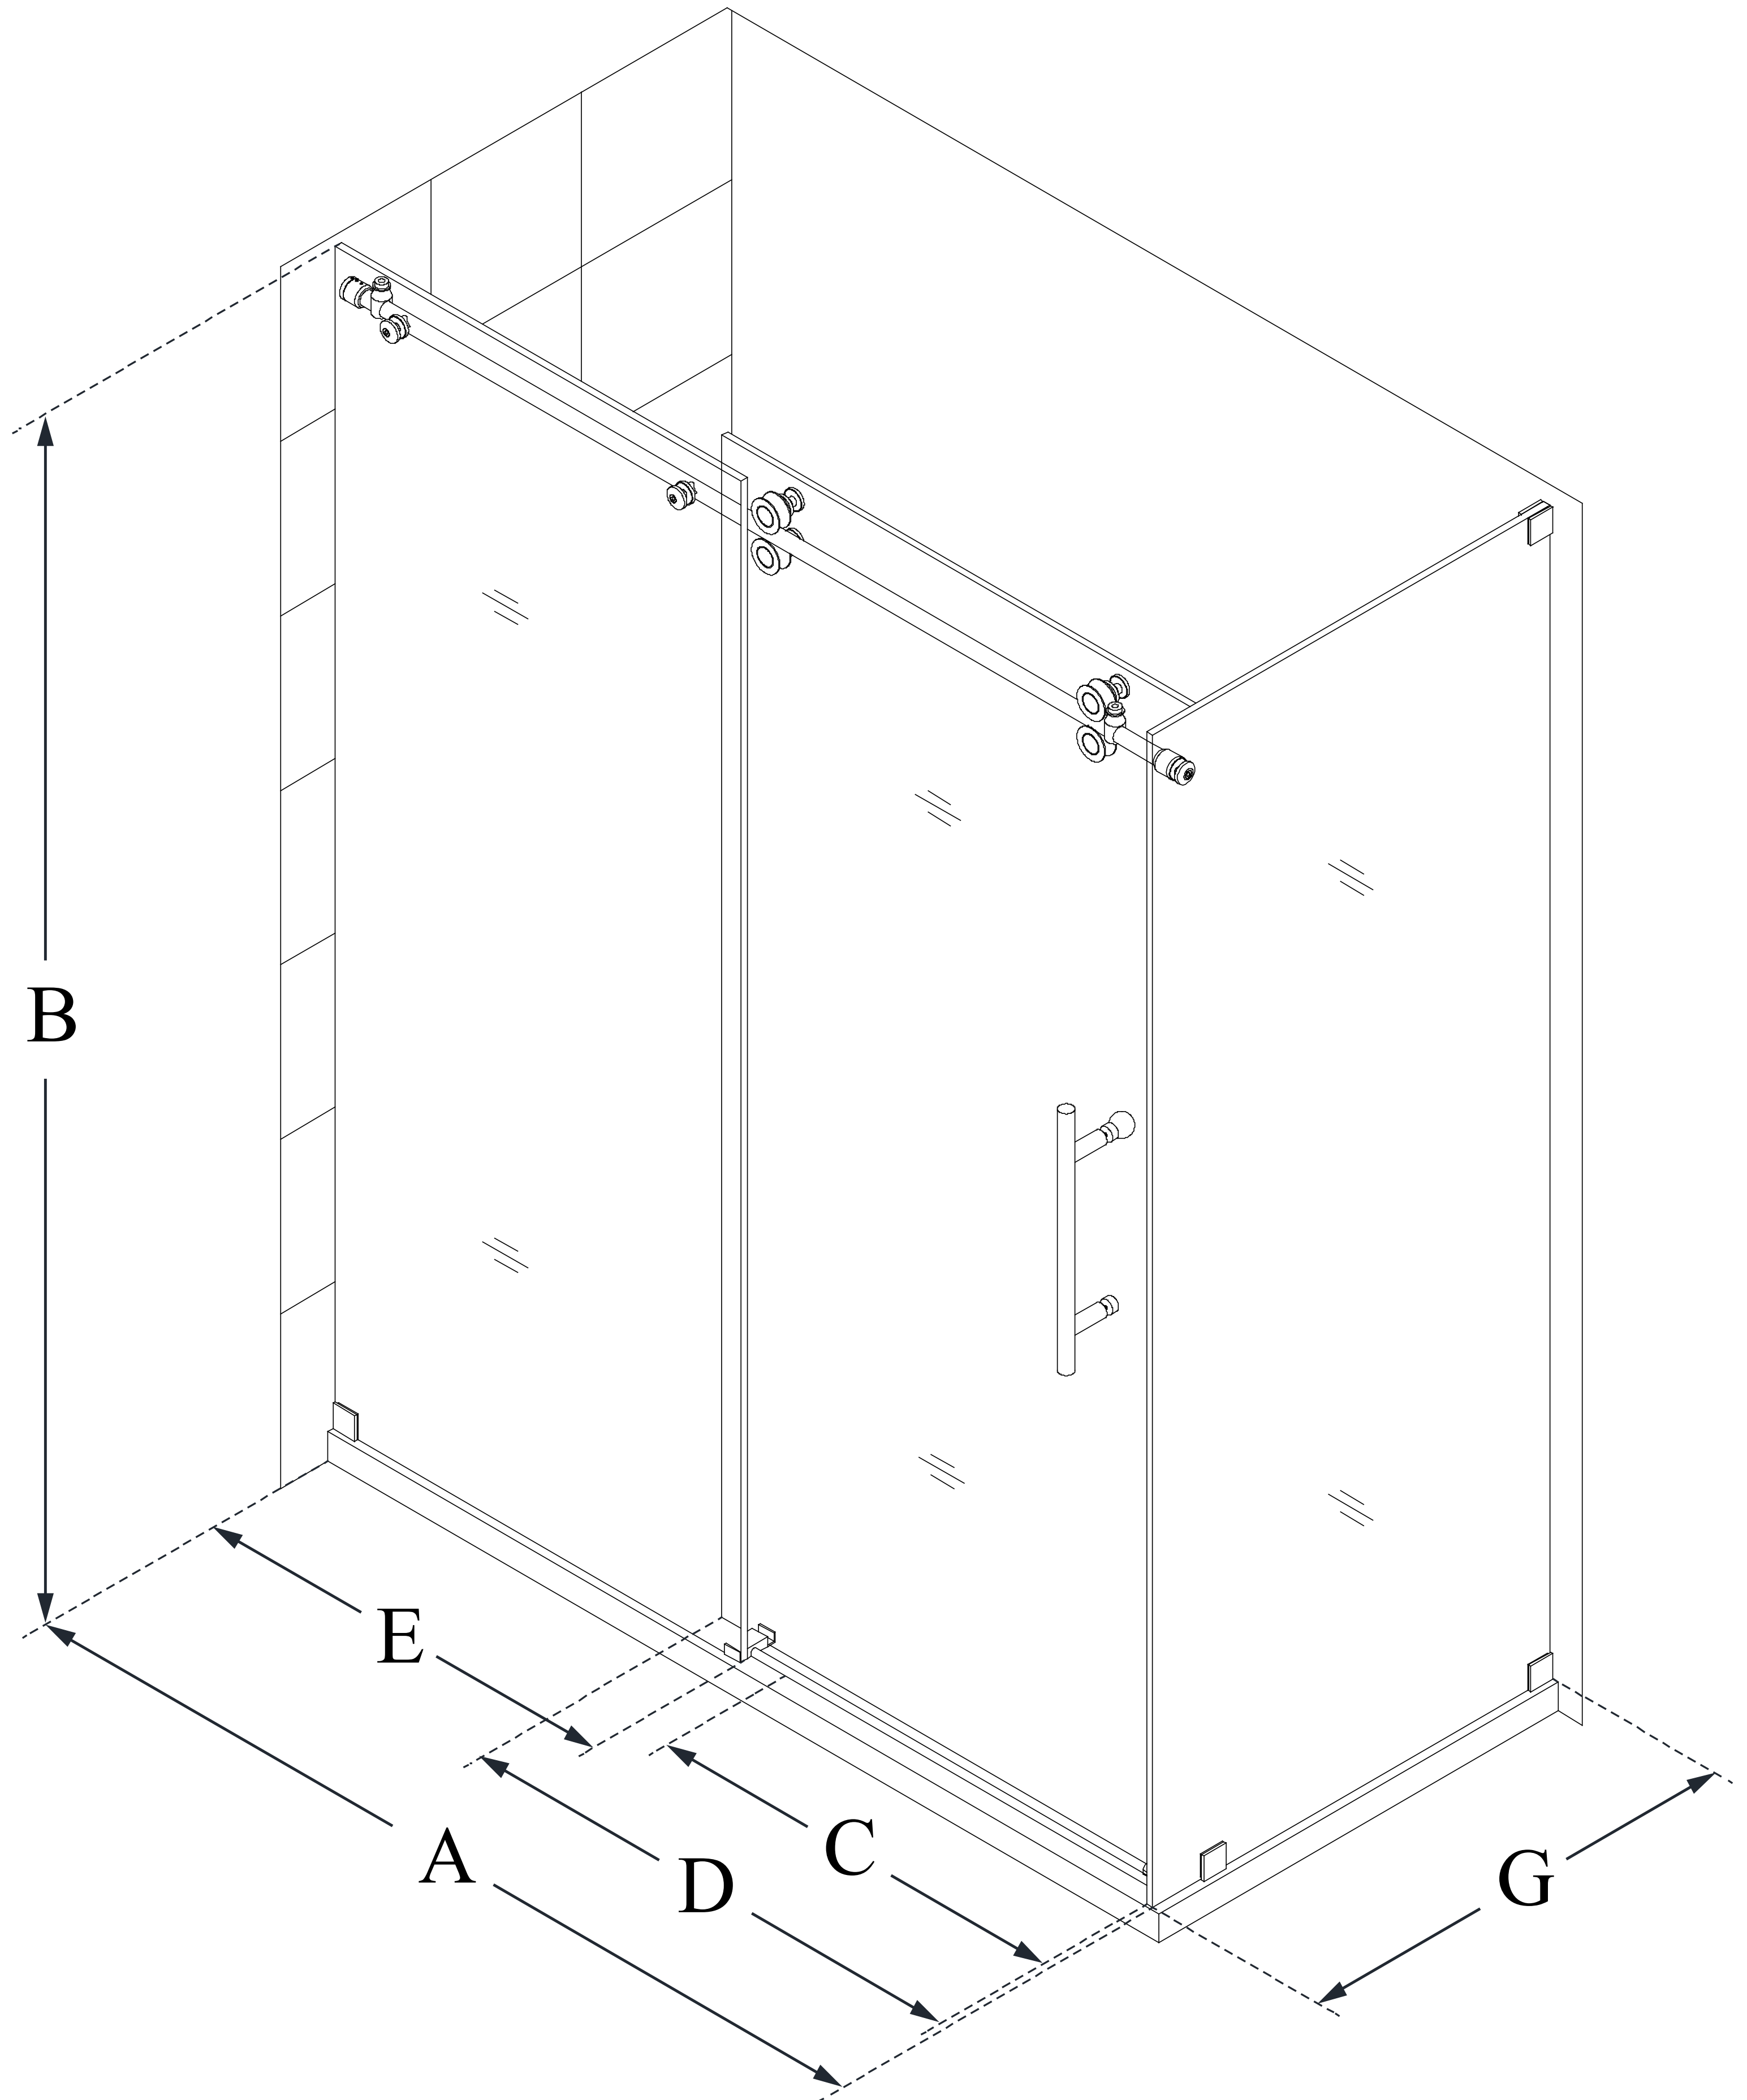

SHEN-6134542

ENIGMA-XO

DreamLine Enigma-XO 34 1/2
in. D x 50 - 54 in. W x 76 in. H
Fully Frameless Sliding Shower
Enclosure

SLIDING DOOR

CONFIGURATION DIMENSIONS:

A: 50 in. - 54 in.

MODEL WIDTH

B: 76 in.

MODEL HEIGHT

C: 19 - 23 in.

ACCESS WIDTH

D: 29 in.

DOOR WIDTH

E: 26 1/8 in.

INLINE PANEL WIDTH

G: 34 1/2 in.

RETURN PANEL WIDTH

DreamLine reserves the right to update or modify the hardware or materials pictured without prior notice for the purpose of product improvement and customer satisfaction.