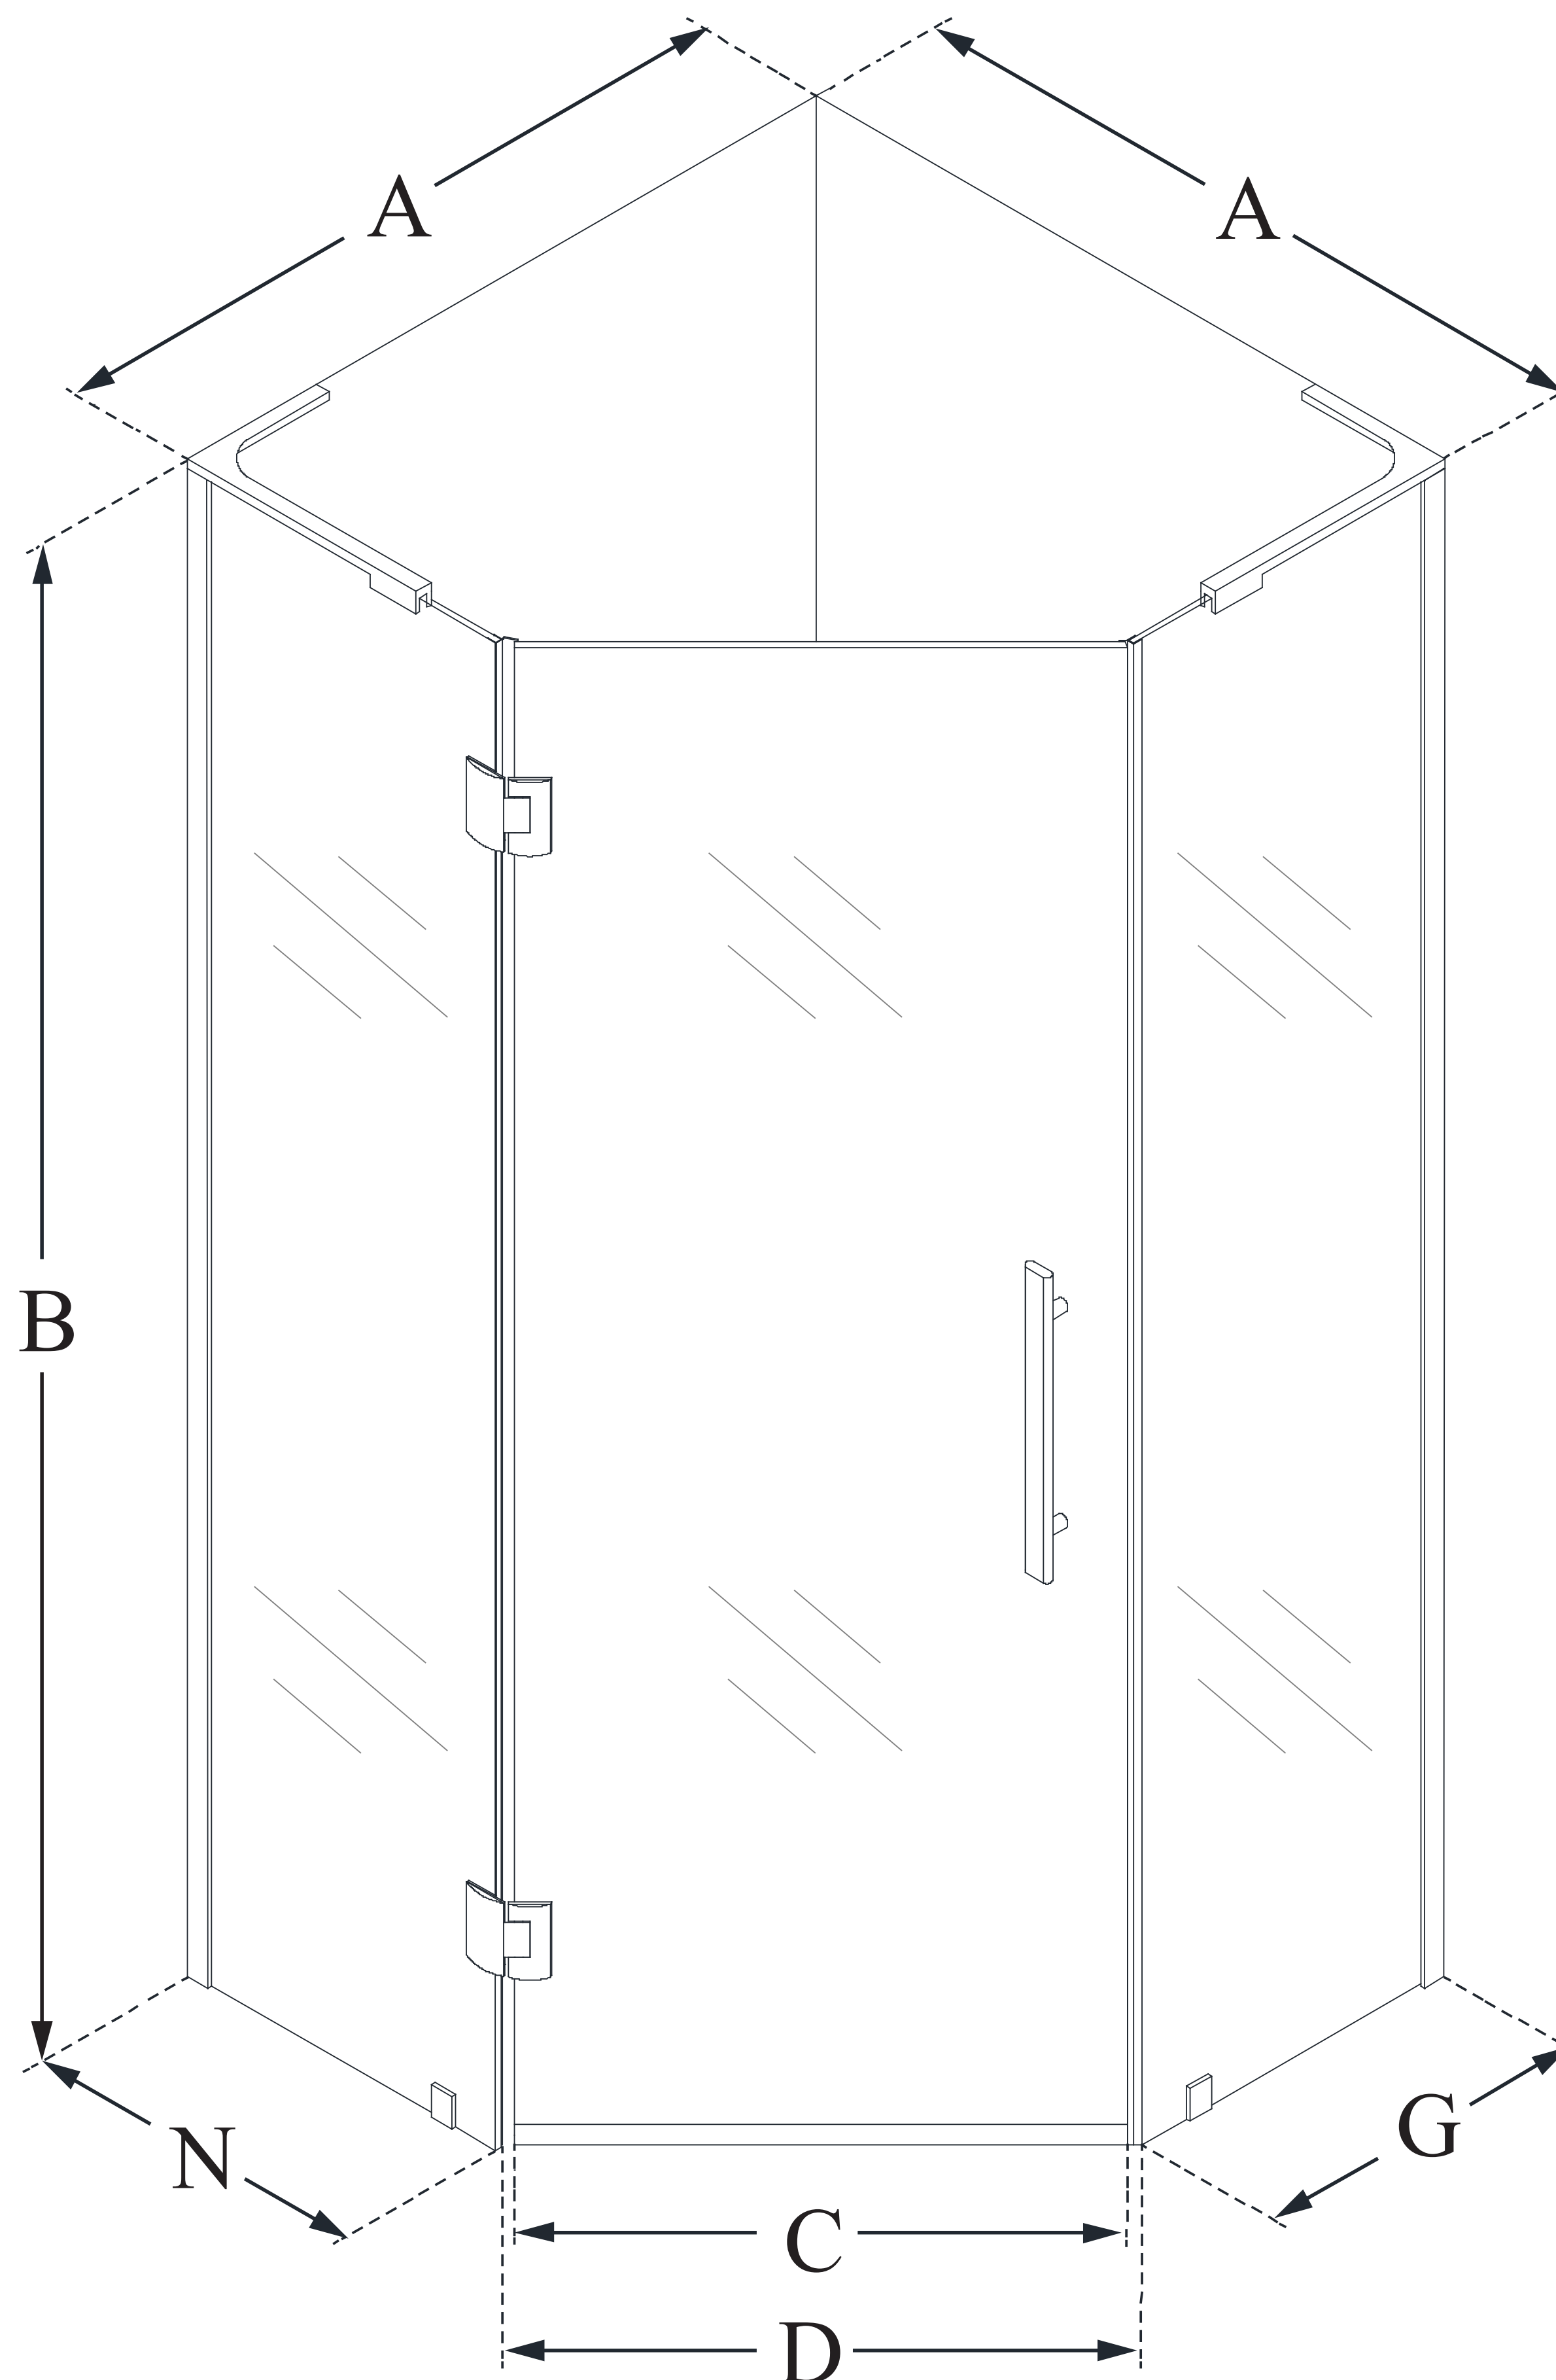

## PRISM PLUS

DreamLine Prism Plus 38 in. x 38 in.  
x 72 in. Frameless Hinged Shower  
Enclosure

**SWING DOOR**

### CONFIGURATION DIMENSIONS:

**A: 38 in.**

MODEL WIDTH

**B: 72 in.**

MODEL HEIGHT

**C: 23 1/8 in.**

ACCESS WIDTH

**D: 23 5/8 in.**

DOOR WIDTH

**A: 38 in.**

MODEL DEPTH

**G: 20 11/16 in.**

SIDE PANEL WIDTH

**N: 20 1/2 in.**

HINGE PANEL WIDTH

DreamLine reserves the right to update or modify the hardware or materials pictured without prior notice for the purpose of product improvement and customer satisfaction.