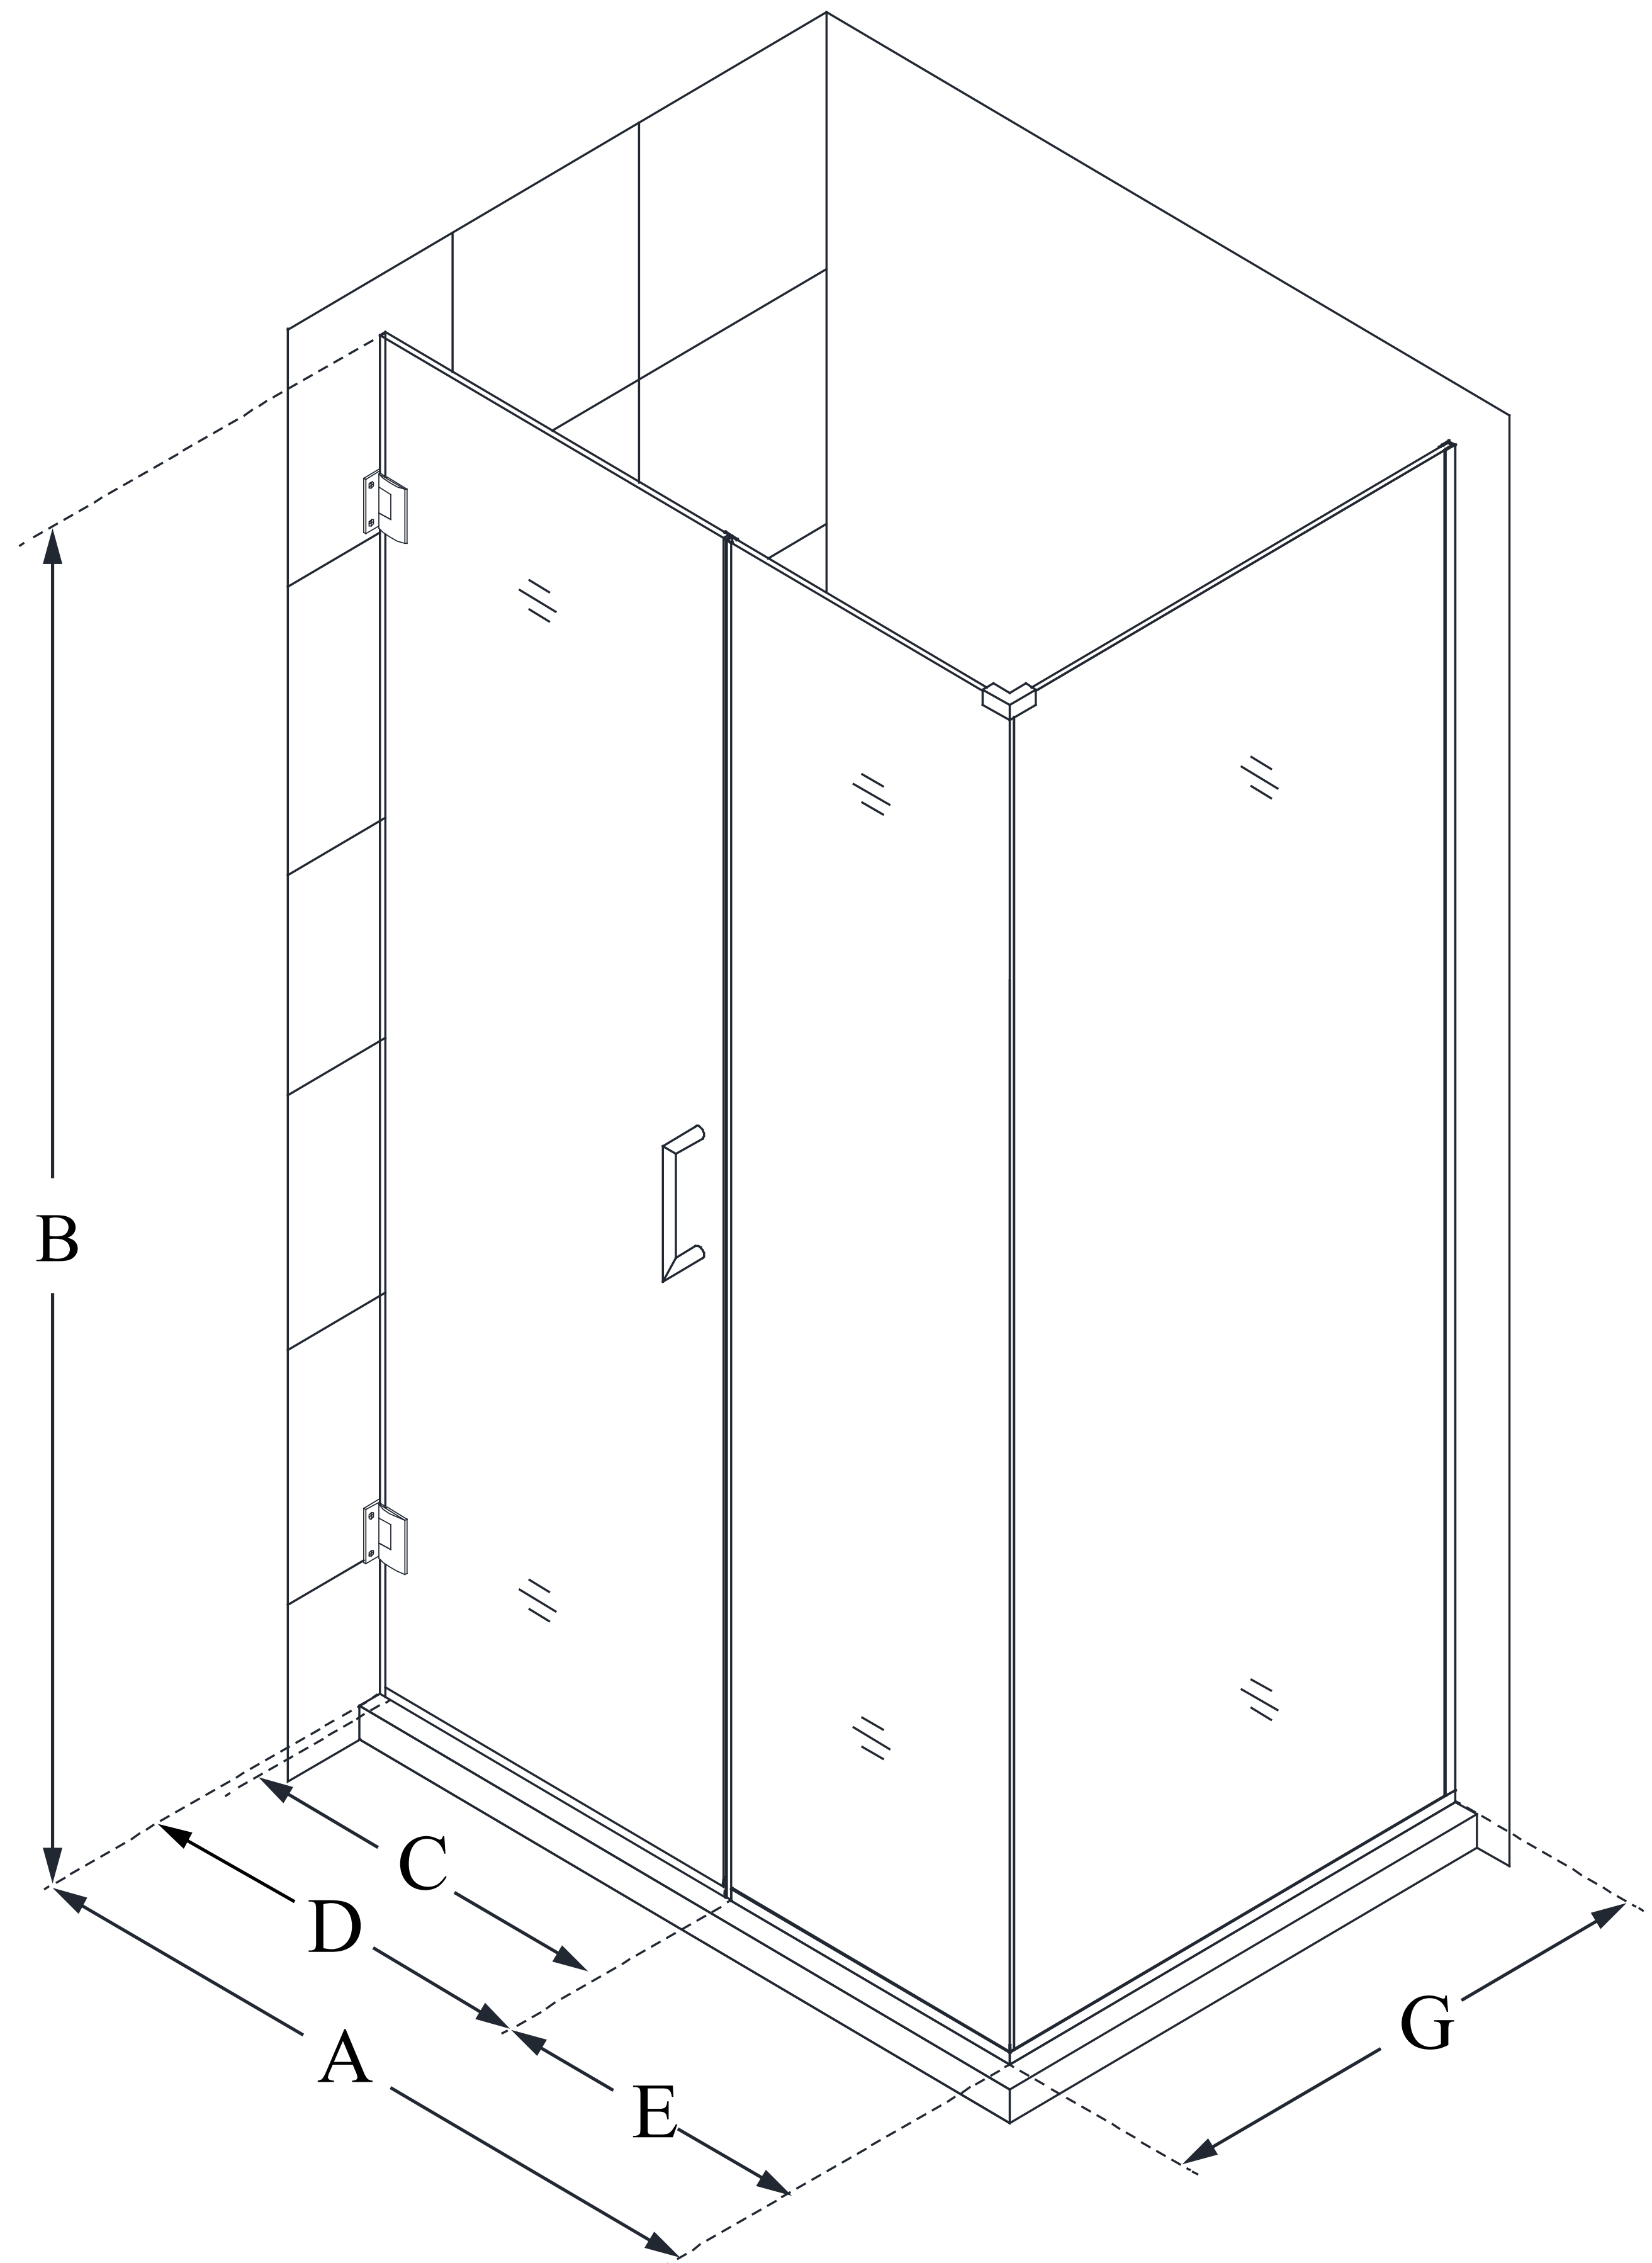

# UNIDOOR PLUS

DreamLine Unidoor Plus 34 in. W  
x 34 3/8 in. D x 72 in. H Frameless  
Hinged Shower Enclosure, Clear  
Glass

**SWING DOOR**

## CONFIGURATION DIMENSIONS:

**A: 34 in.**

MODEL WIDTH

**B: 72 in.**

MODEL HEIGHT

**C: 27 in.**

ACCESS WIDTH

**D: 28 in.**

DOOR WIDTH

**E: 6 in.**

INLINE PANEL WIDTH

**G: 34 3/8 in.**

RETURN PANEL WIDTH

DreamLine reserves the right to update or modify the hardware or materials pictured without prior notice for the purpose of product improvement and customer satisfaction.