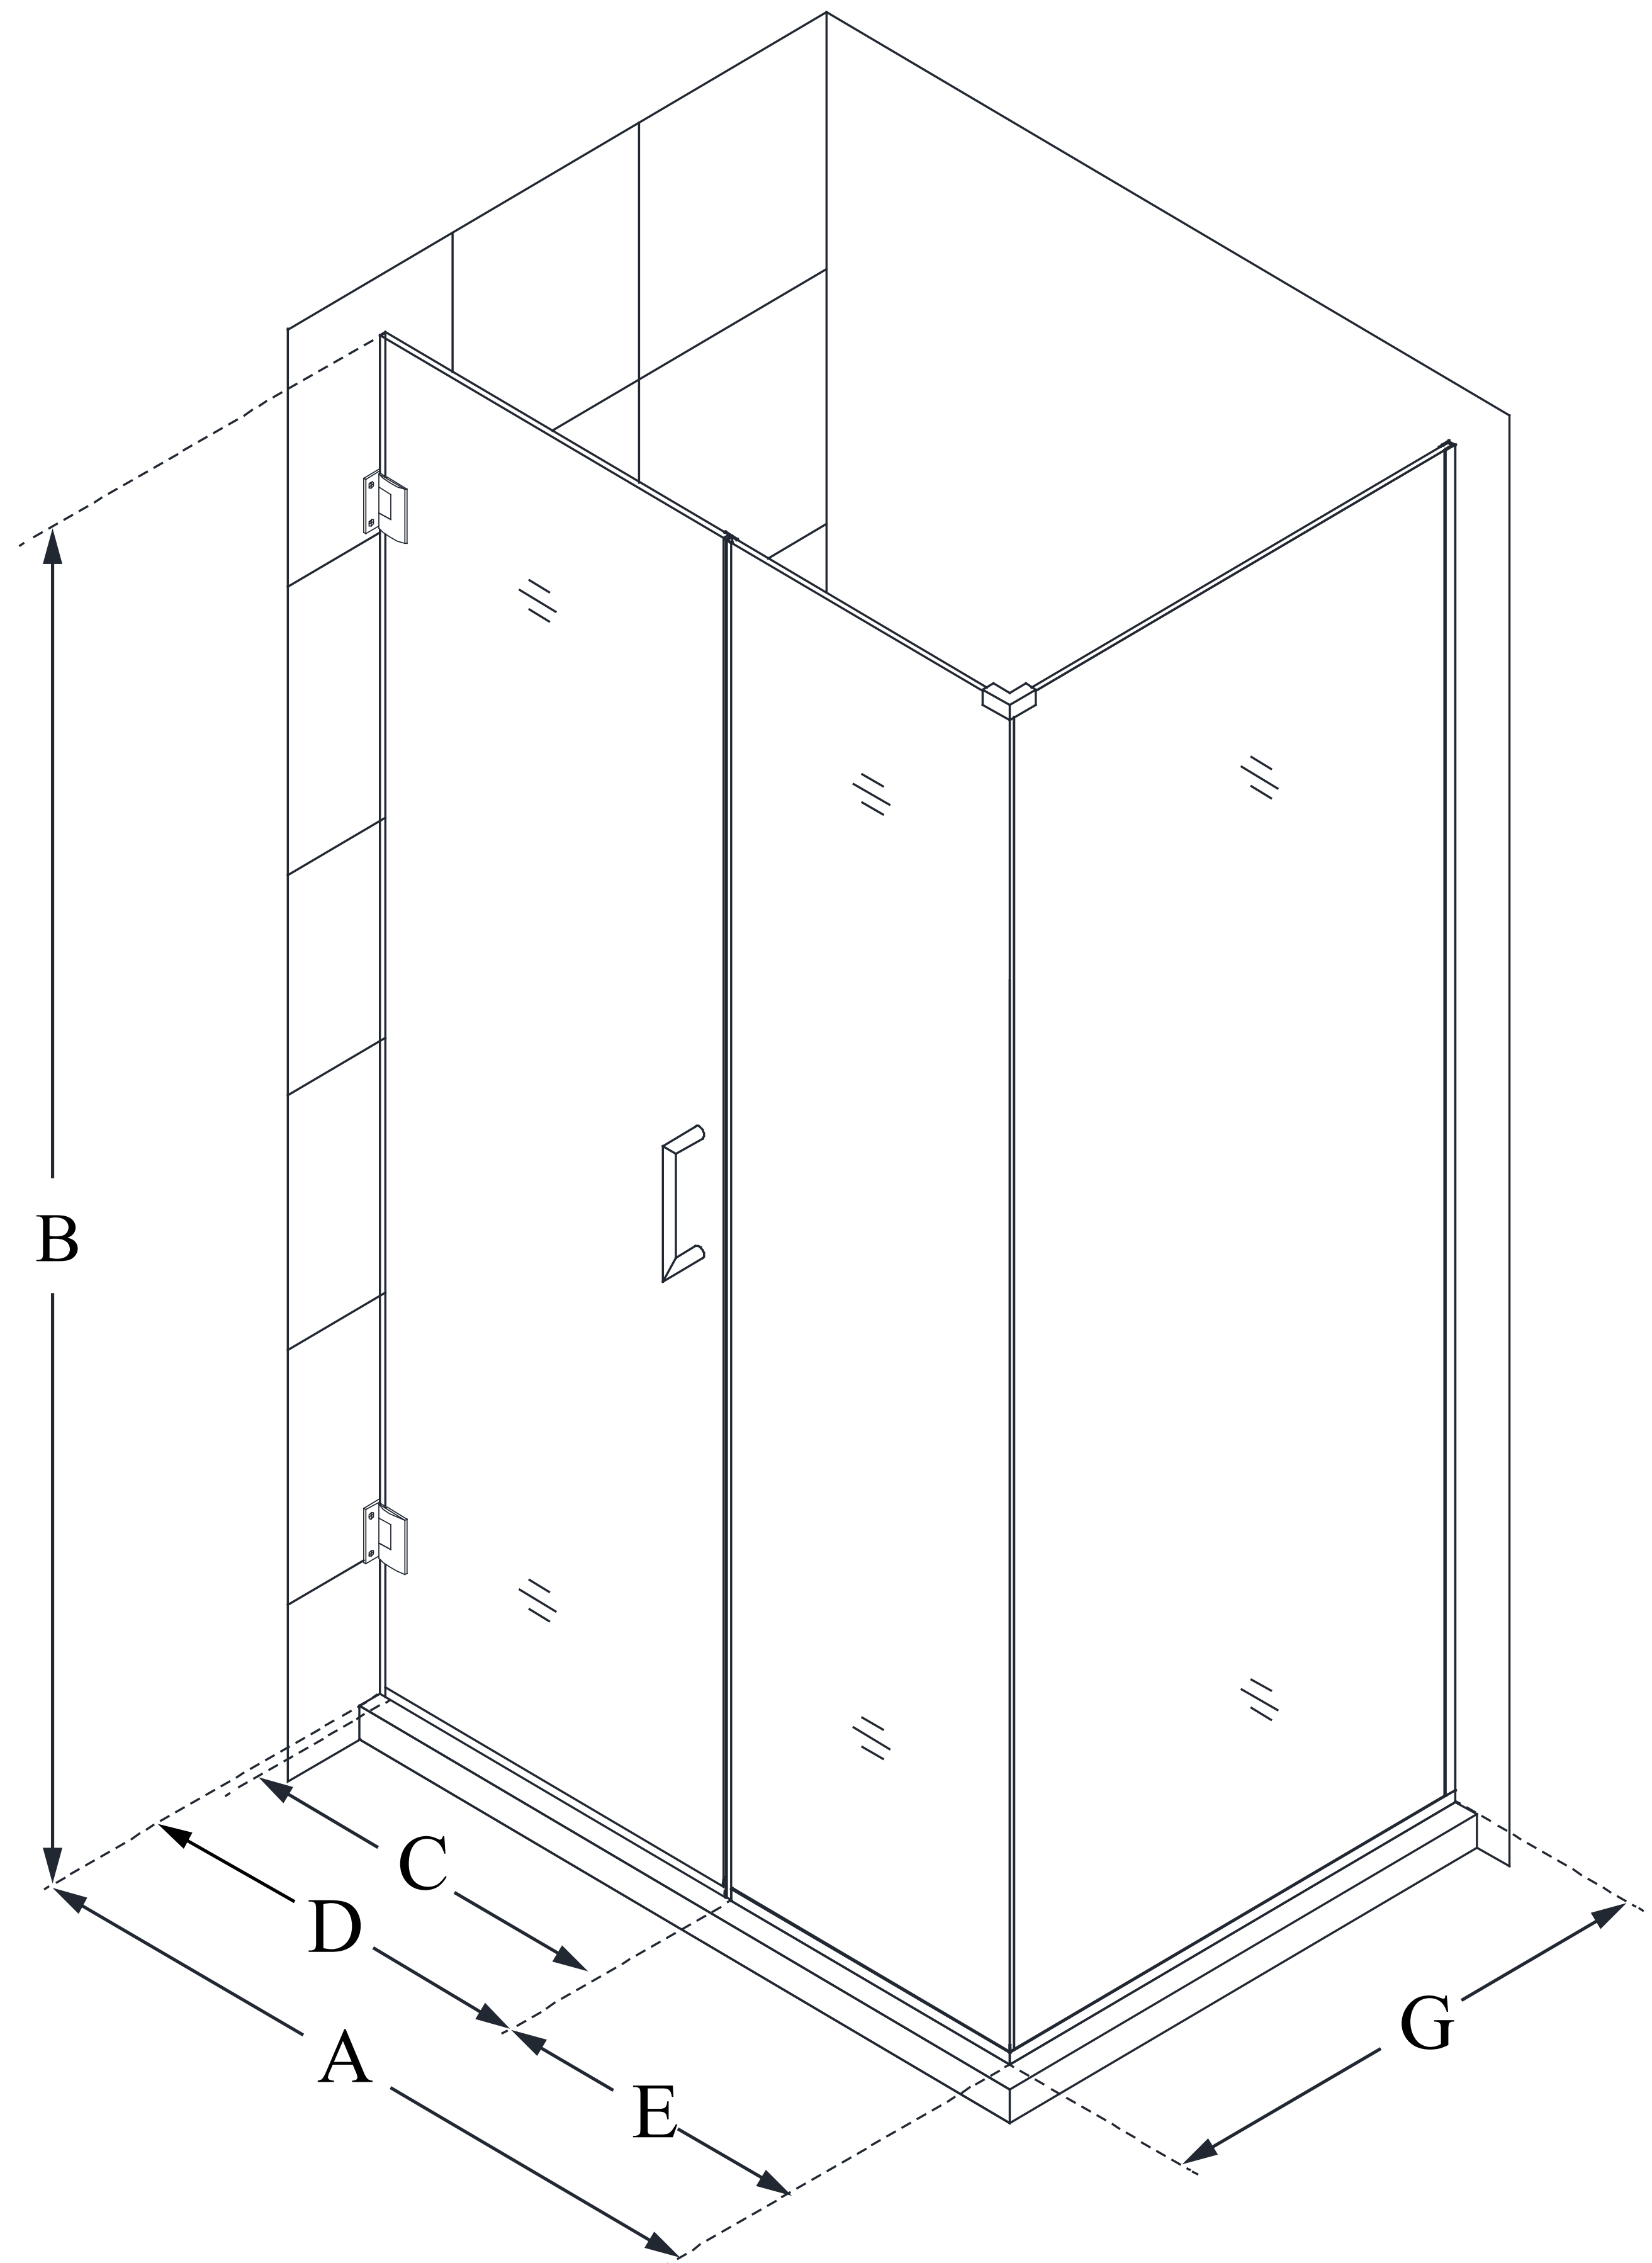

SHEN-24480340

UNIDOOR PLUS

DreamLine Unidoor Plus 48 in. W
x 34 3/8 in. D x 72 in. H Frameless
Hinged Shower Enclosure, Clear
Glass

SWING DOOR

CONFIGURATION DIMENSIONS:

A: 48 in.

MODEL WIDTH

B: 72 in.

MODEL HEIGHT

C: 25 in.

ACCESS WIDTH

D: 26 in.

DOOR WIDTH

E: 22 in.

INLINE PANEL WIDTH

G: 34 3/8 in.

RETURN PANEL WIDTH

DreamLine reserves the right to update or modify the hardware or materials pictured without prior notice for the purpose of product improvement and customer satisfaction.