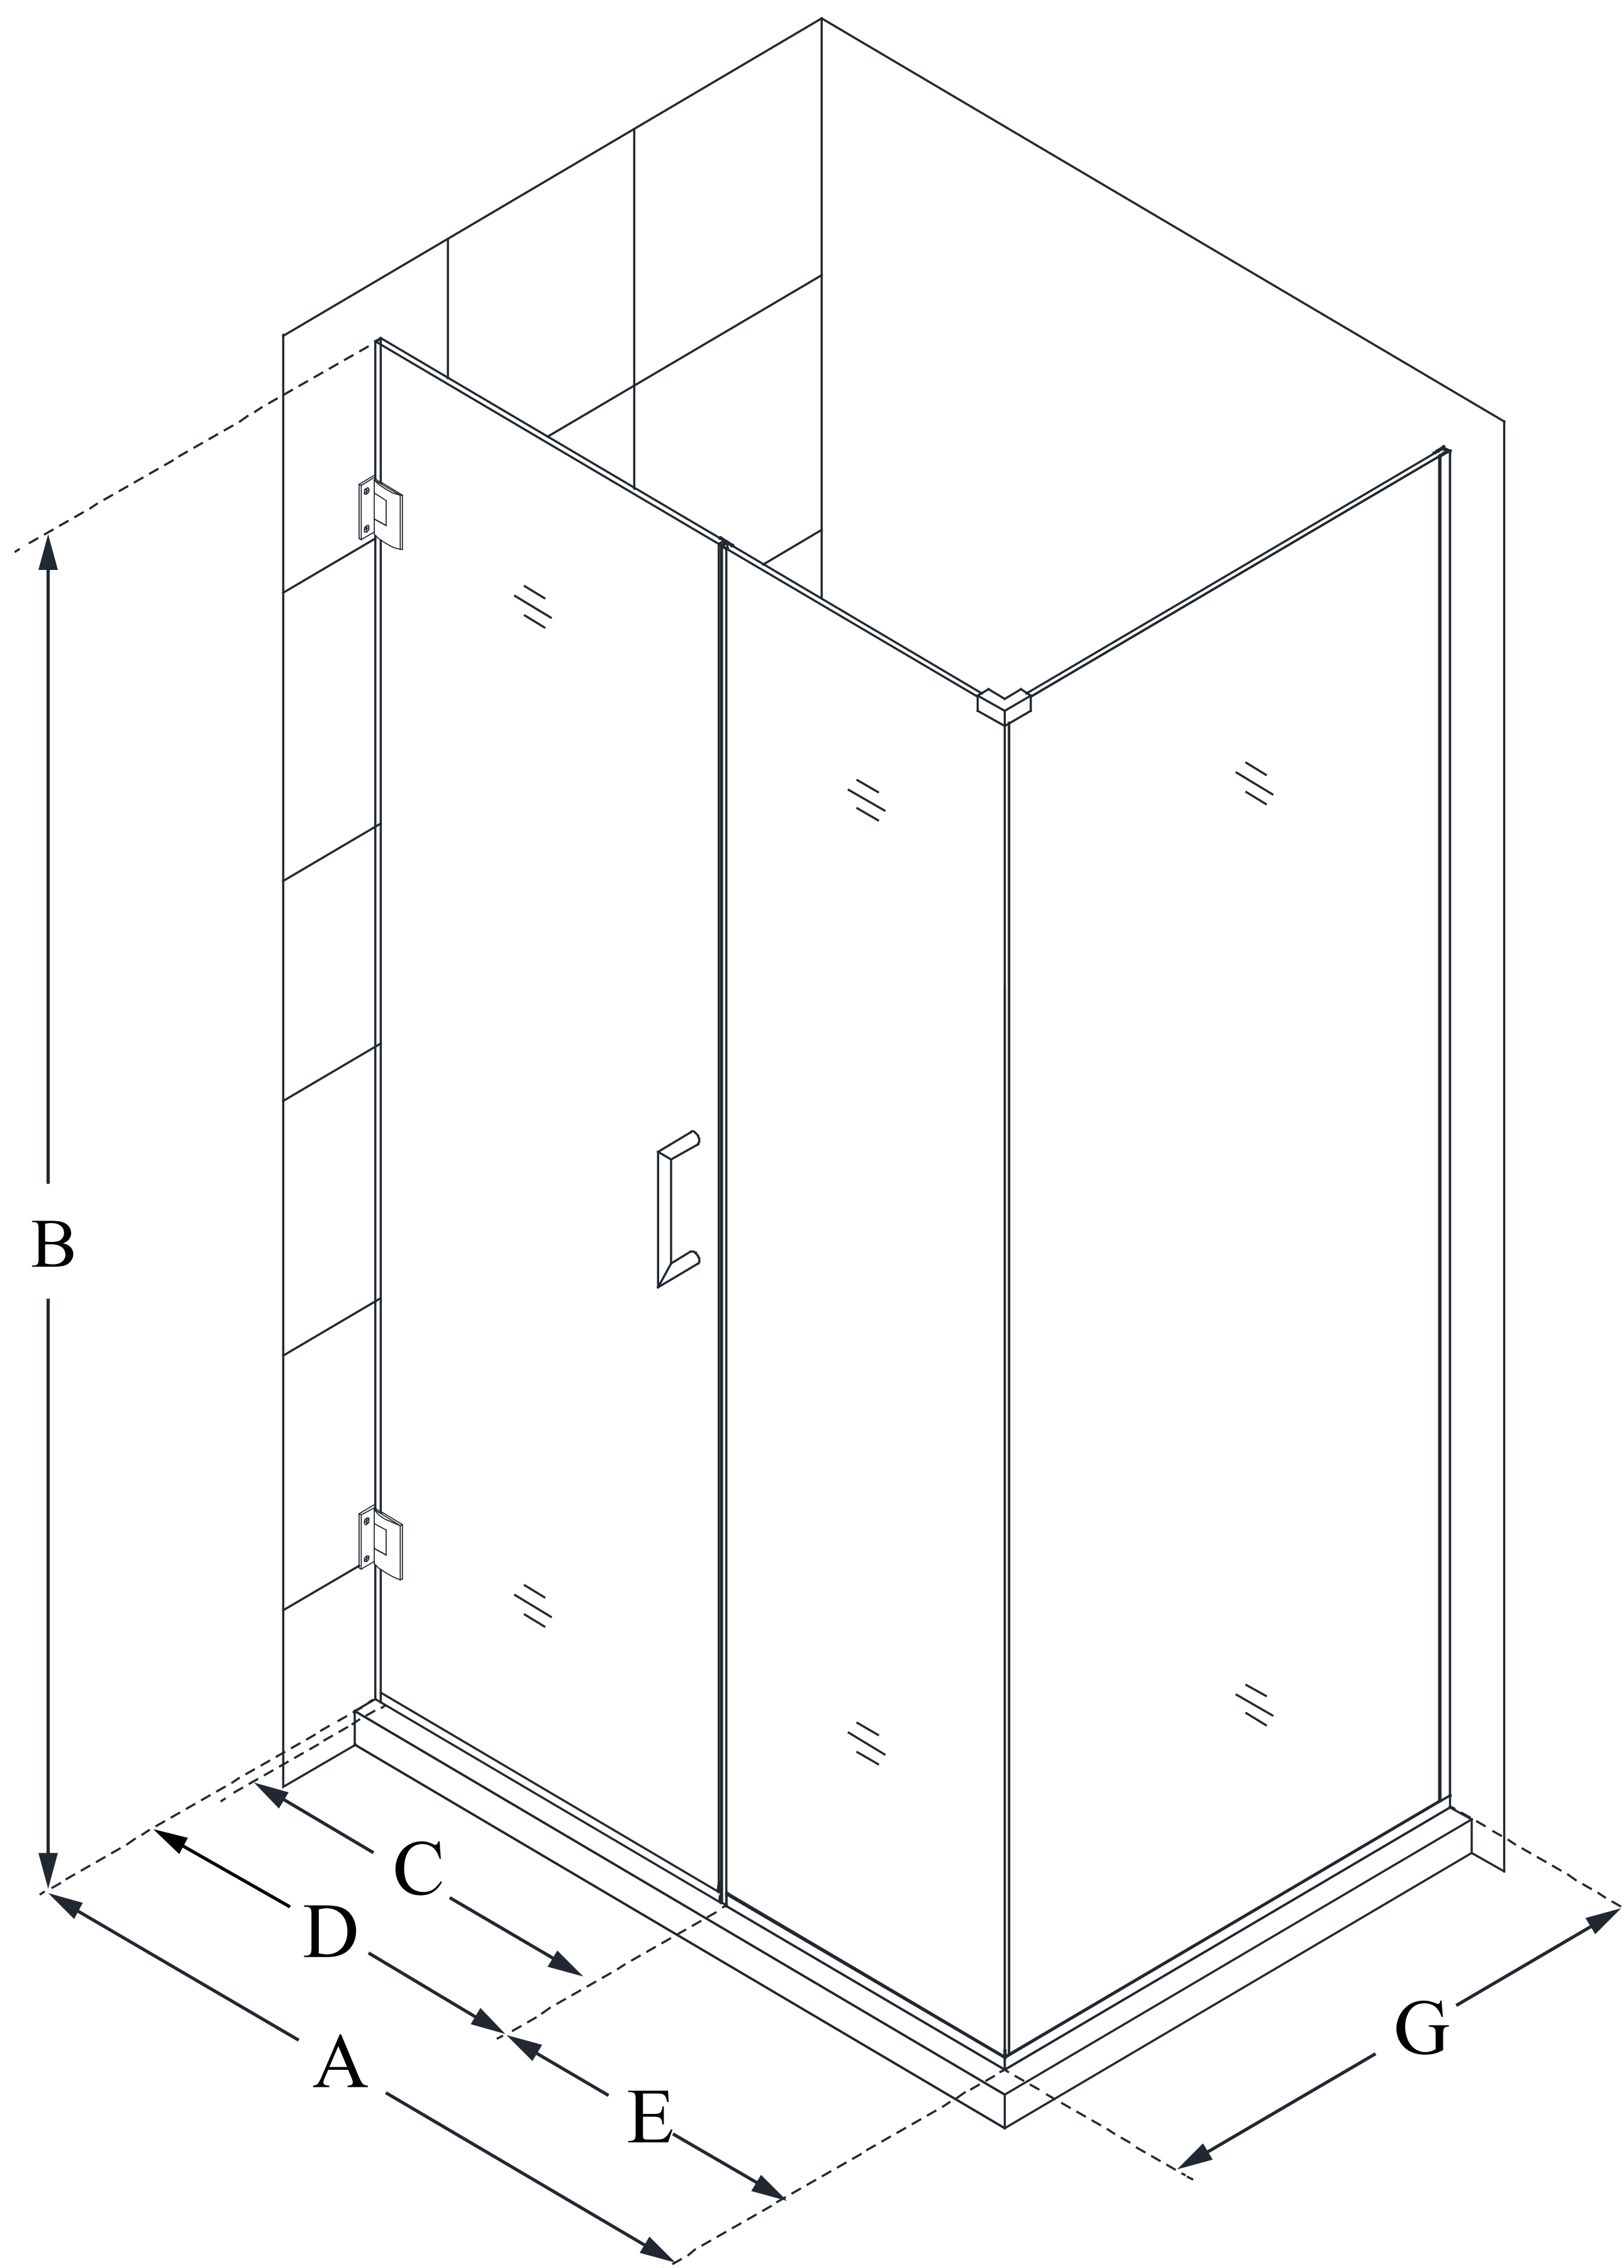

# UNIDOOR PLUS

DreamLine Unidoor Plus 42 in. W  
x 34 3/8 in. D x 72 in. H Frameless  
Hinged Shower Enclosure, Clear  
Glass

**SWING DOOR**

## CONFIGURATION DIMENSIONS:

**A: 42 in.**

MODEL WIDTH

**B: 72 in.**

MODEL HEIGHT

**C: 27 in.**

ACCESS WIDTH

**D: 28 in.**

DOOR WIDTH

**E: 14 in.**

INLINE PANEL WIDTH

**G: 34 3/8 in.**

RETURN PANEL WIDTH

DreamLine reserves the right to update or modify the hardware or materials pictured without prior notice for the purpose of product improvement and customer satisfaction.