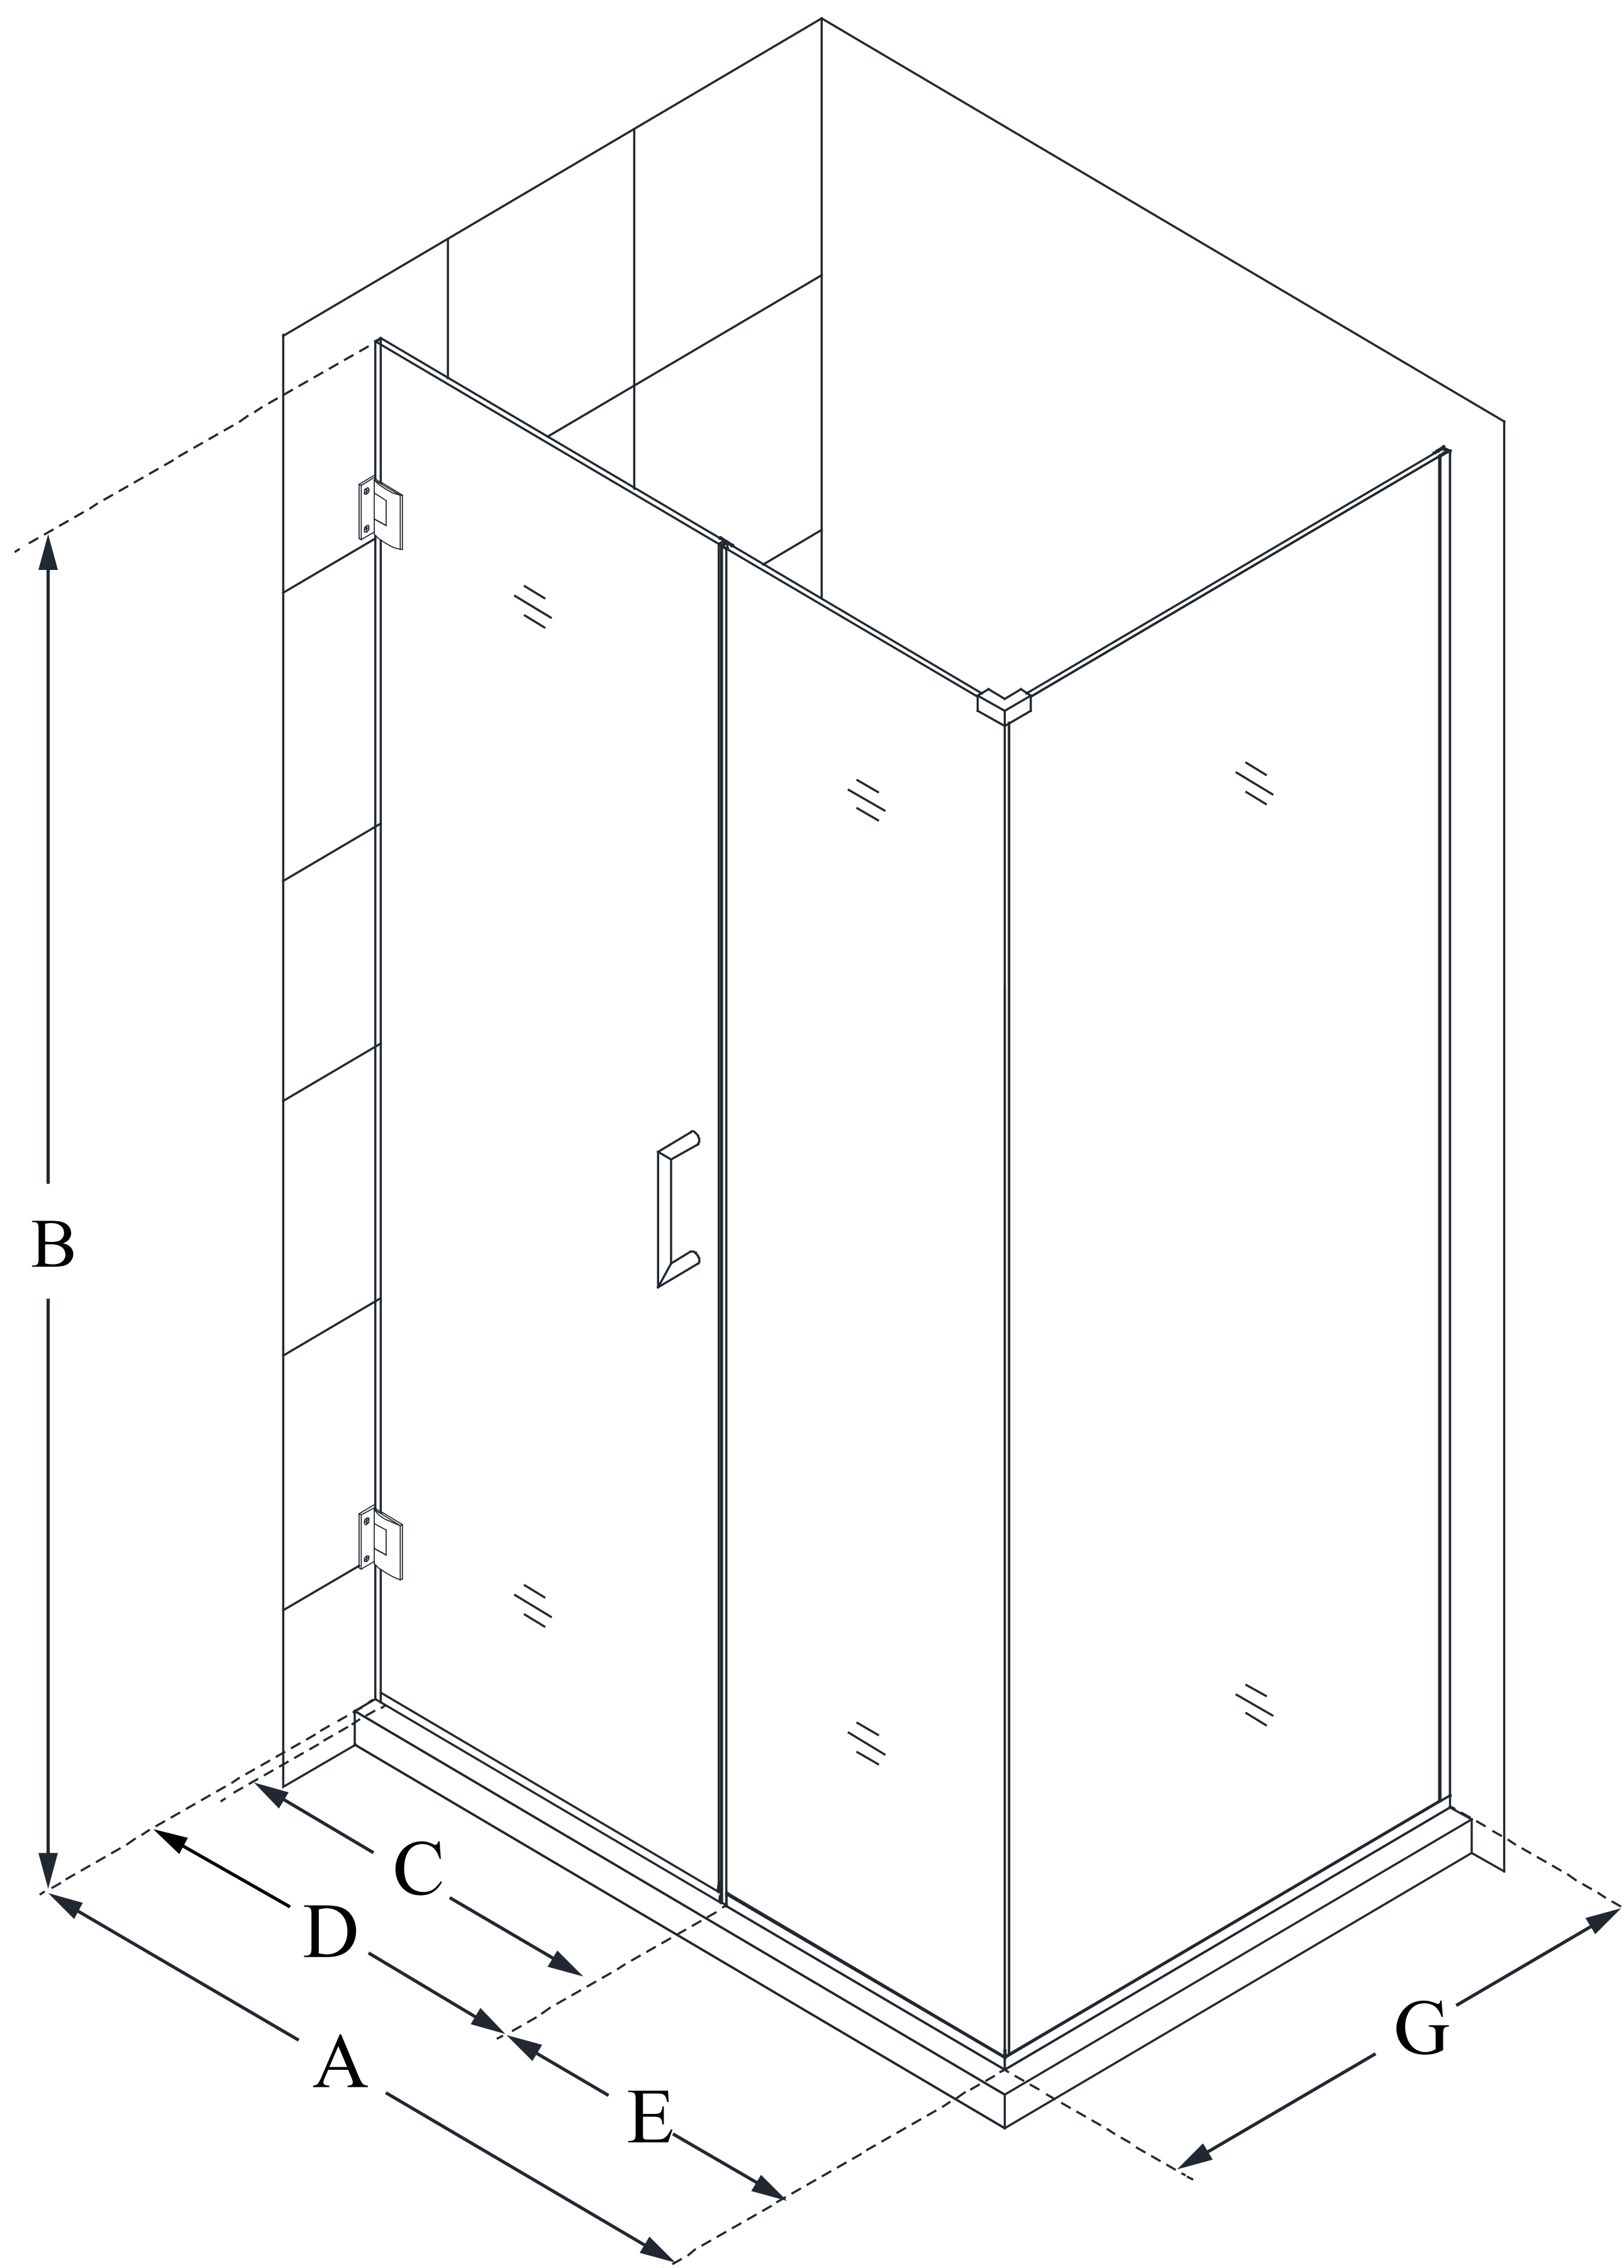

SHEN-24455300

UNIDOOR PLUS

DreamLine Unidoor Plus 45
1/2 in. W x 30 3/8 in. D x 72 in.
H Frameless Hinged Shower
Enclosure, Clear Glass

SWING DOOR

CONFIGURATION DIMENSIONS:

A: 45 1/2 in.

MODEL WIDTH

B: 72 in.

MODEL HEIGHT

C: 22 in.

ACCESS WIDTH

D: 23 in.

DOOR WIDTH

E: 22 1/2 in.

INLINE PANEL WIDTH

G: 30 3/8 in.

RETURN PANEL WIDTH

DreamLine reserves the right to update or modify the hardware or materials pictured without prior notice for the purpose of product improvement and customer satisfaction.