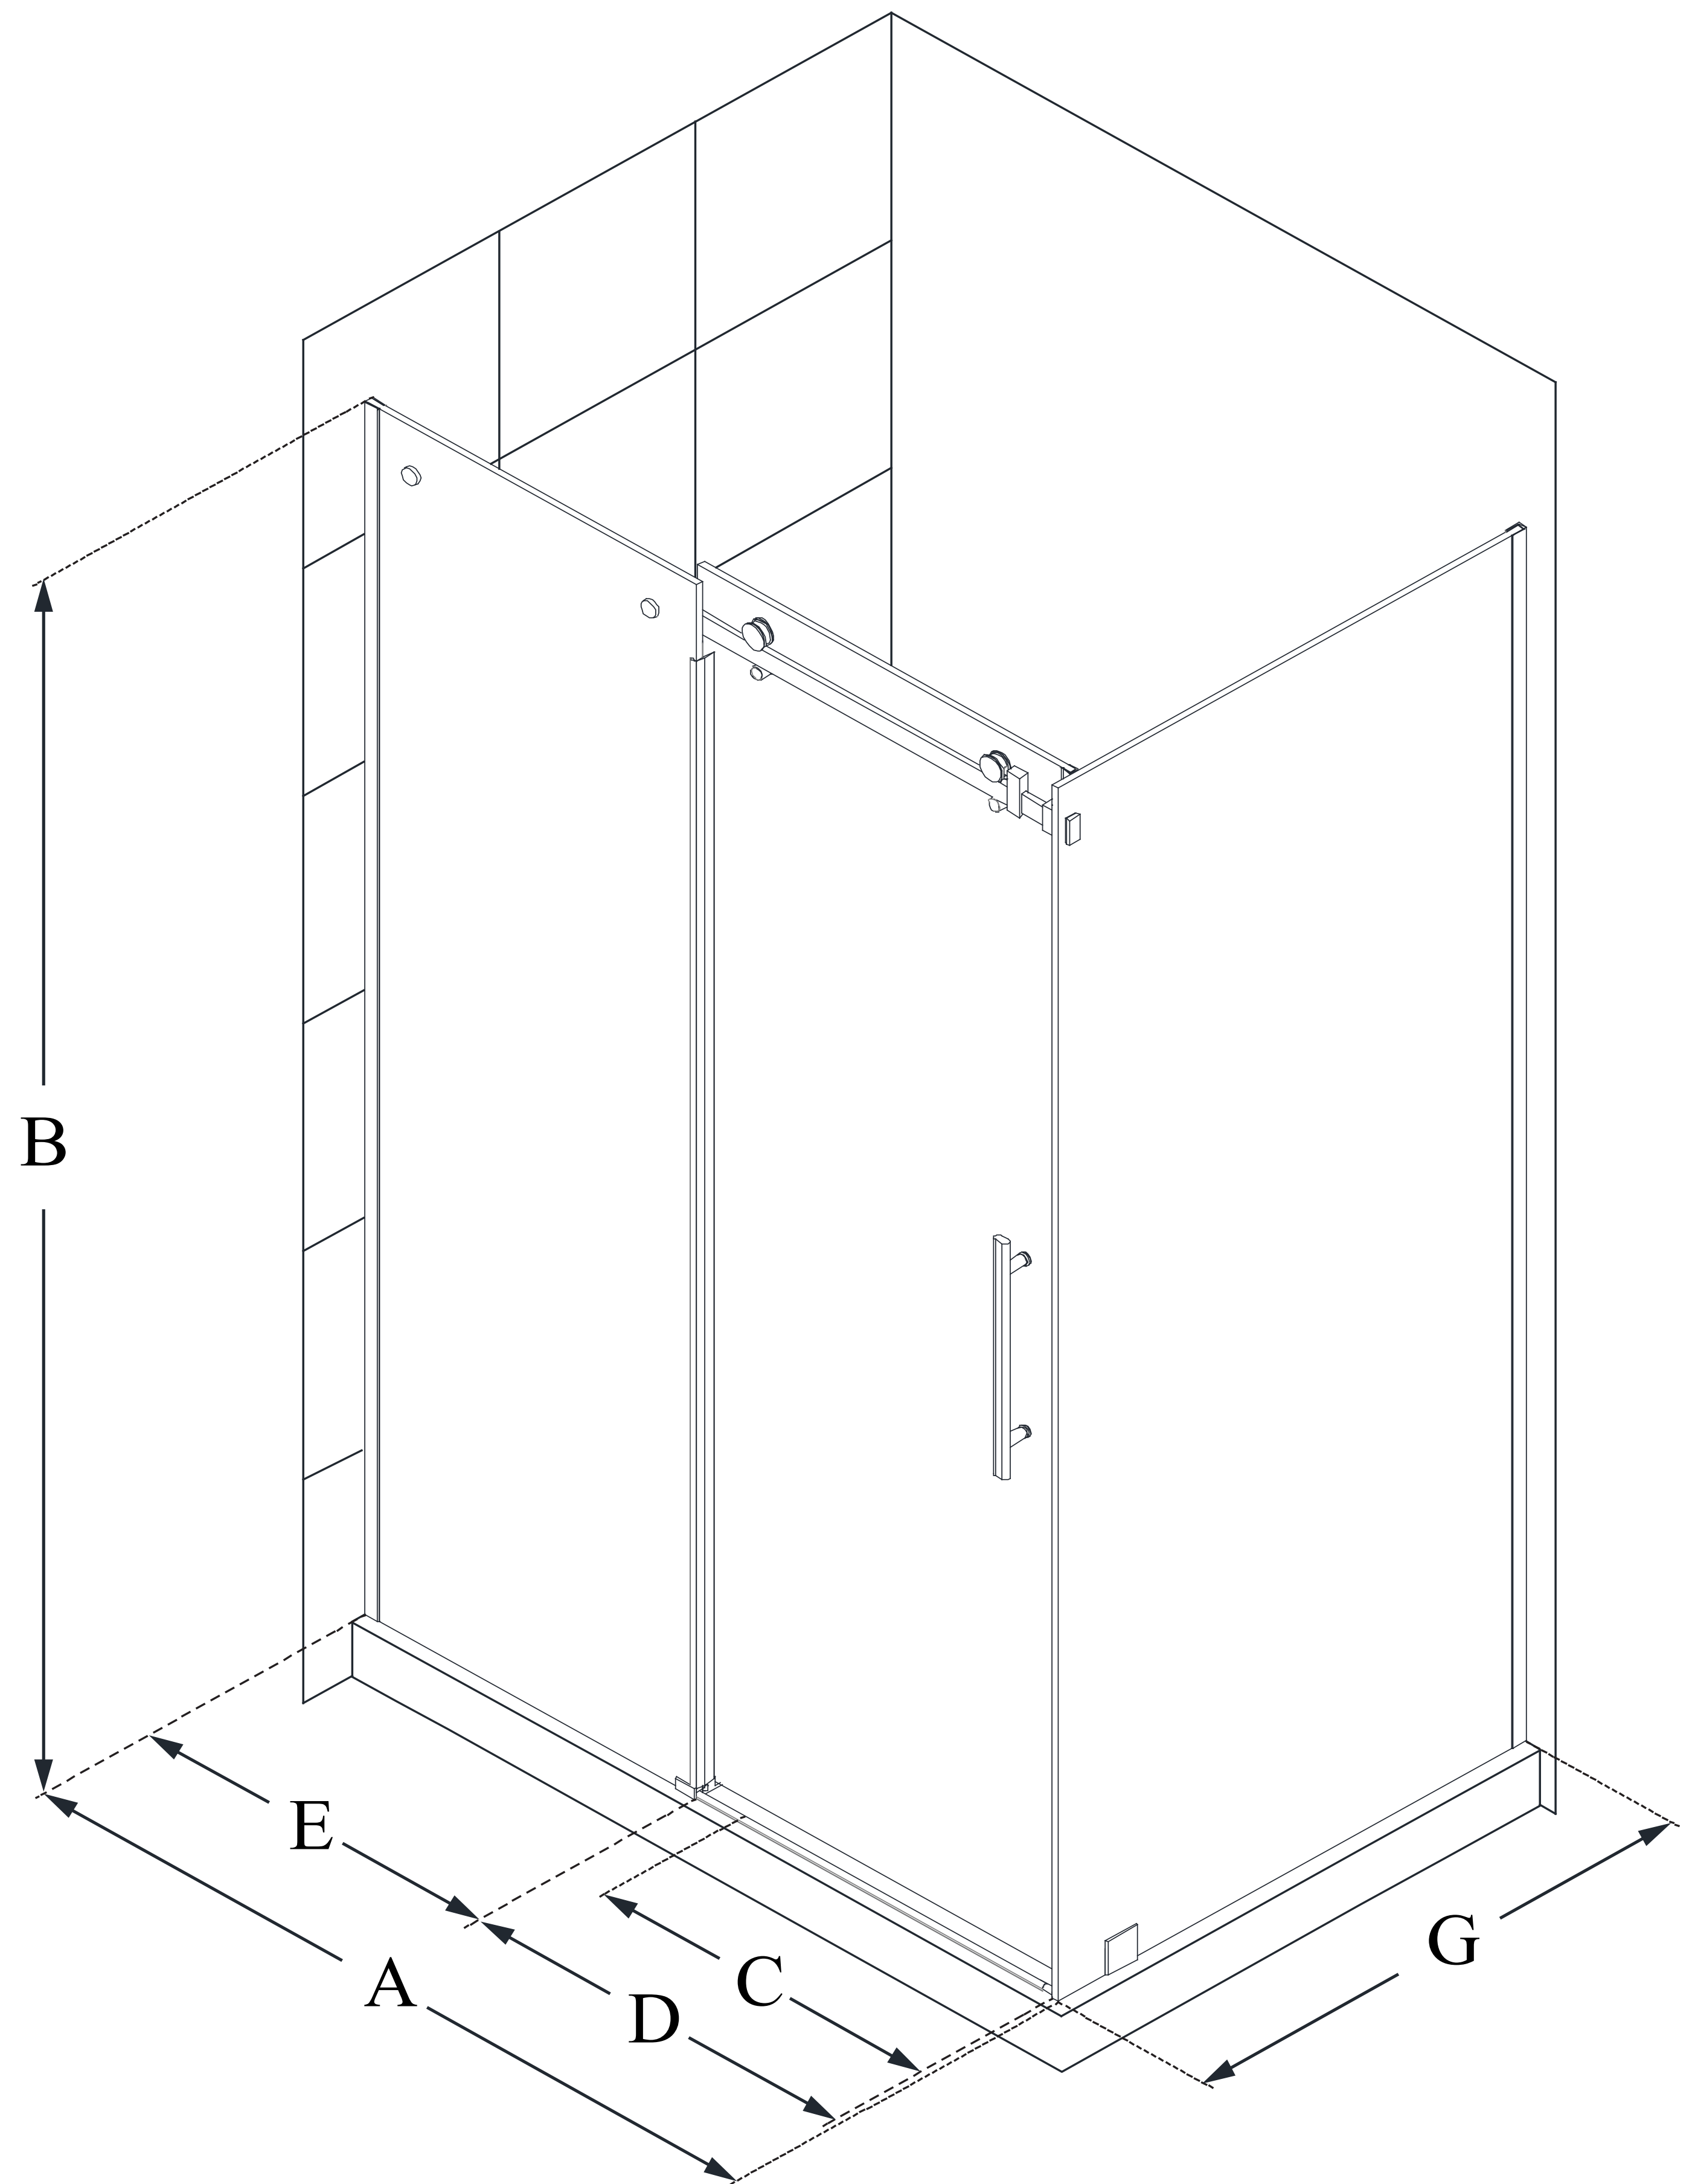

SHEN-6434600

ENIGMA AIR

DreamLine Enigma Air 34 3/4 in. D
x 60 3/8 in. W x 76 in. H Frameless
Sliding Shower Enclosure

SLIDING DOOR

CONFIGURATION DIMENSIONS:

A: 56 3/8 - 60 3/8 in.

MODEL WIDTH

B: 76 in.

MODEL HEIGHT

C: 22 - 26 in.

ACCESS WIDTH

D: 32 in.

DOOR WIDTH

E: 28 7/8 in.

INLINE PANEL WIDTH

G: 34 3/4 in.

RETURN PANEL WIDTH

DreamLine reserves the right to update or modify the hardware or materials pictured without prior notice for the purpose of product improvement and customer satisfaction.