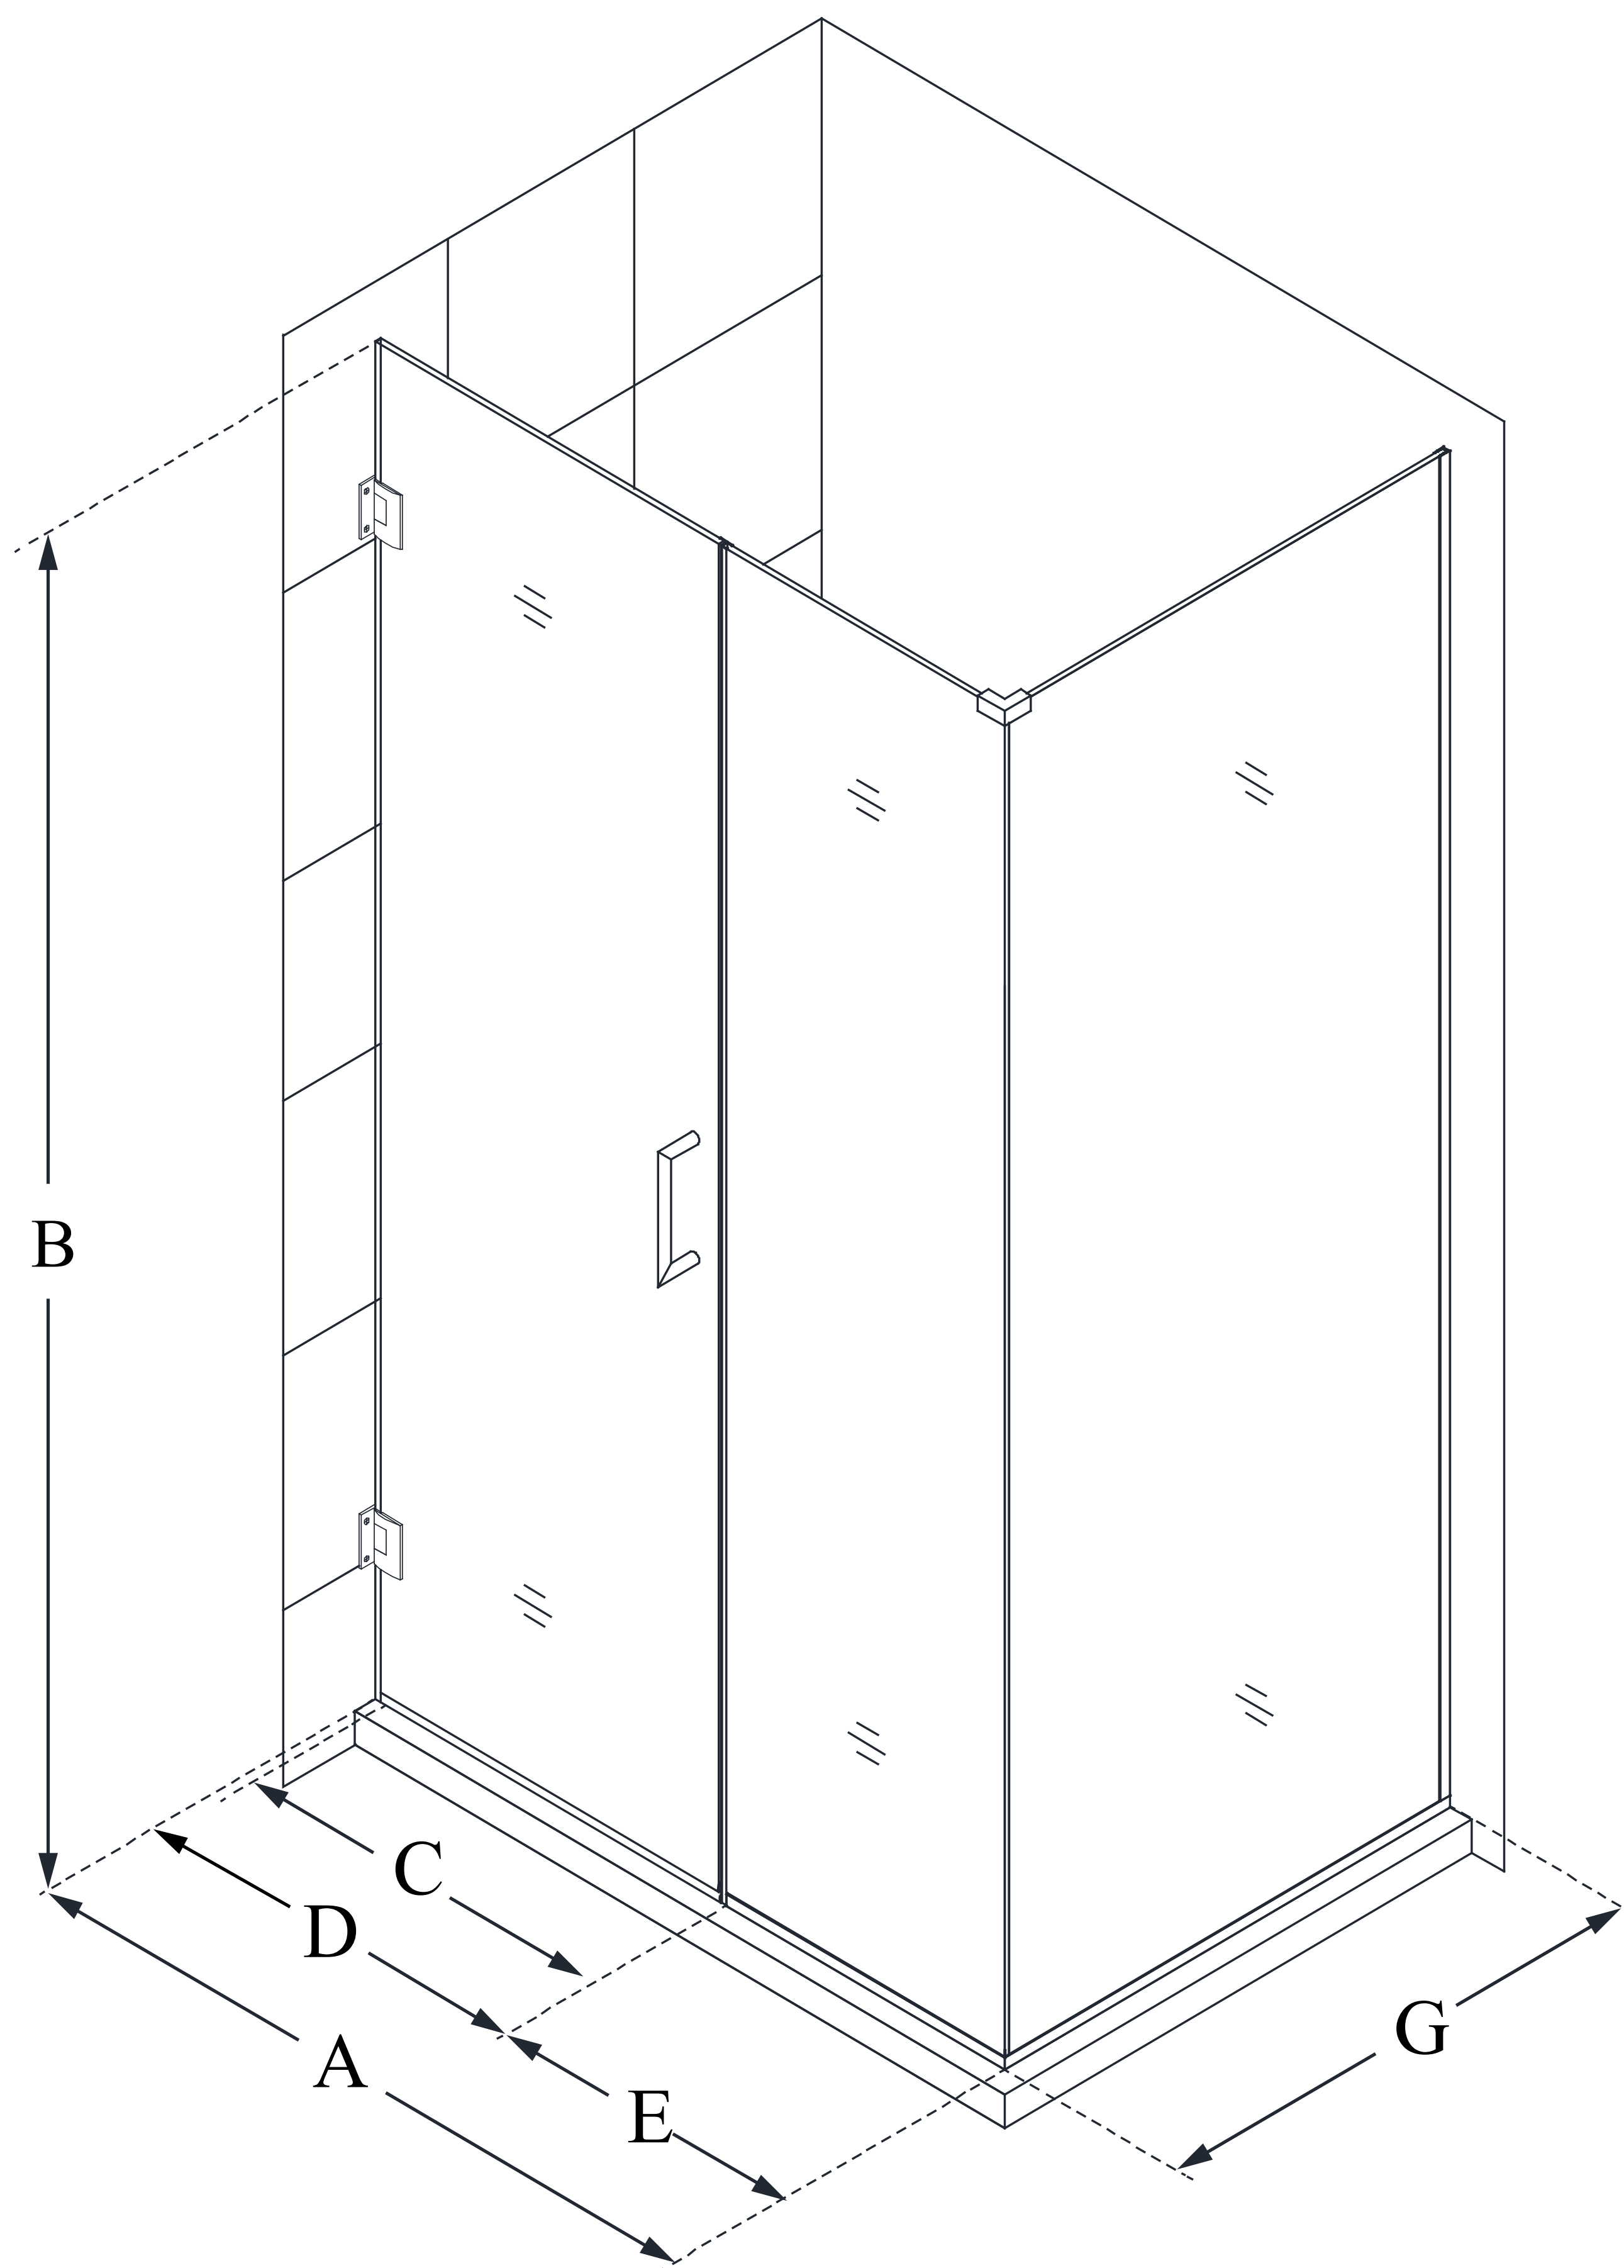

SHEN-24550300

UNIDOOR PLUS

DreamLine Unidoor Plus 55 in. W
x 30 3/8 in. D x 72 in. H Frameless
Hinged Shower Enclosure, Clear
Glass

SWING DOOR

CONFIGURATION DIMENSIONS:

A: 55 in.

MODEL WIDTH

B: 72 in.

MODEL HEIGHT

C: 24 in.

ACCESS WIDTH

D: 25 in.

DOOR WIDTH

E: 30 in.

INLINE PANEL WIDTH

G: 30 3/8 in.

RETURN PANEL WIDTH

DreamLine reserves the right to update or modify the hardware or materials pictured without prior notice for the purpose of product improvement and customer satisfaction.