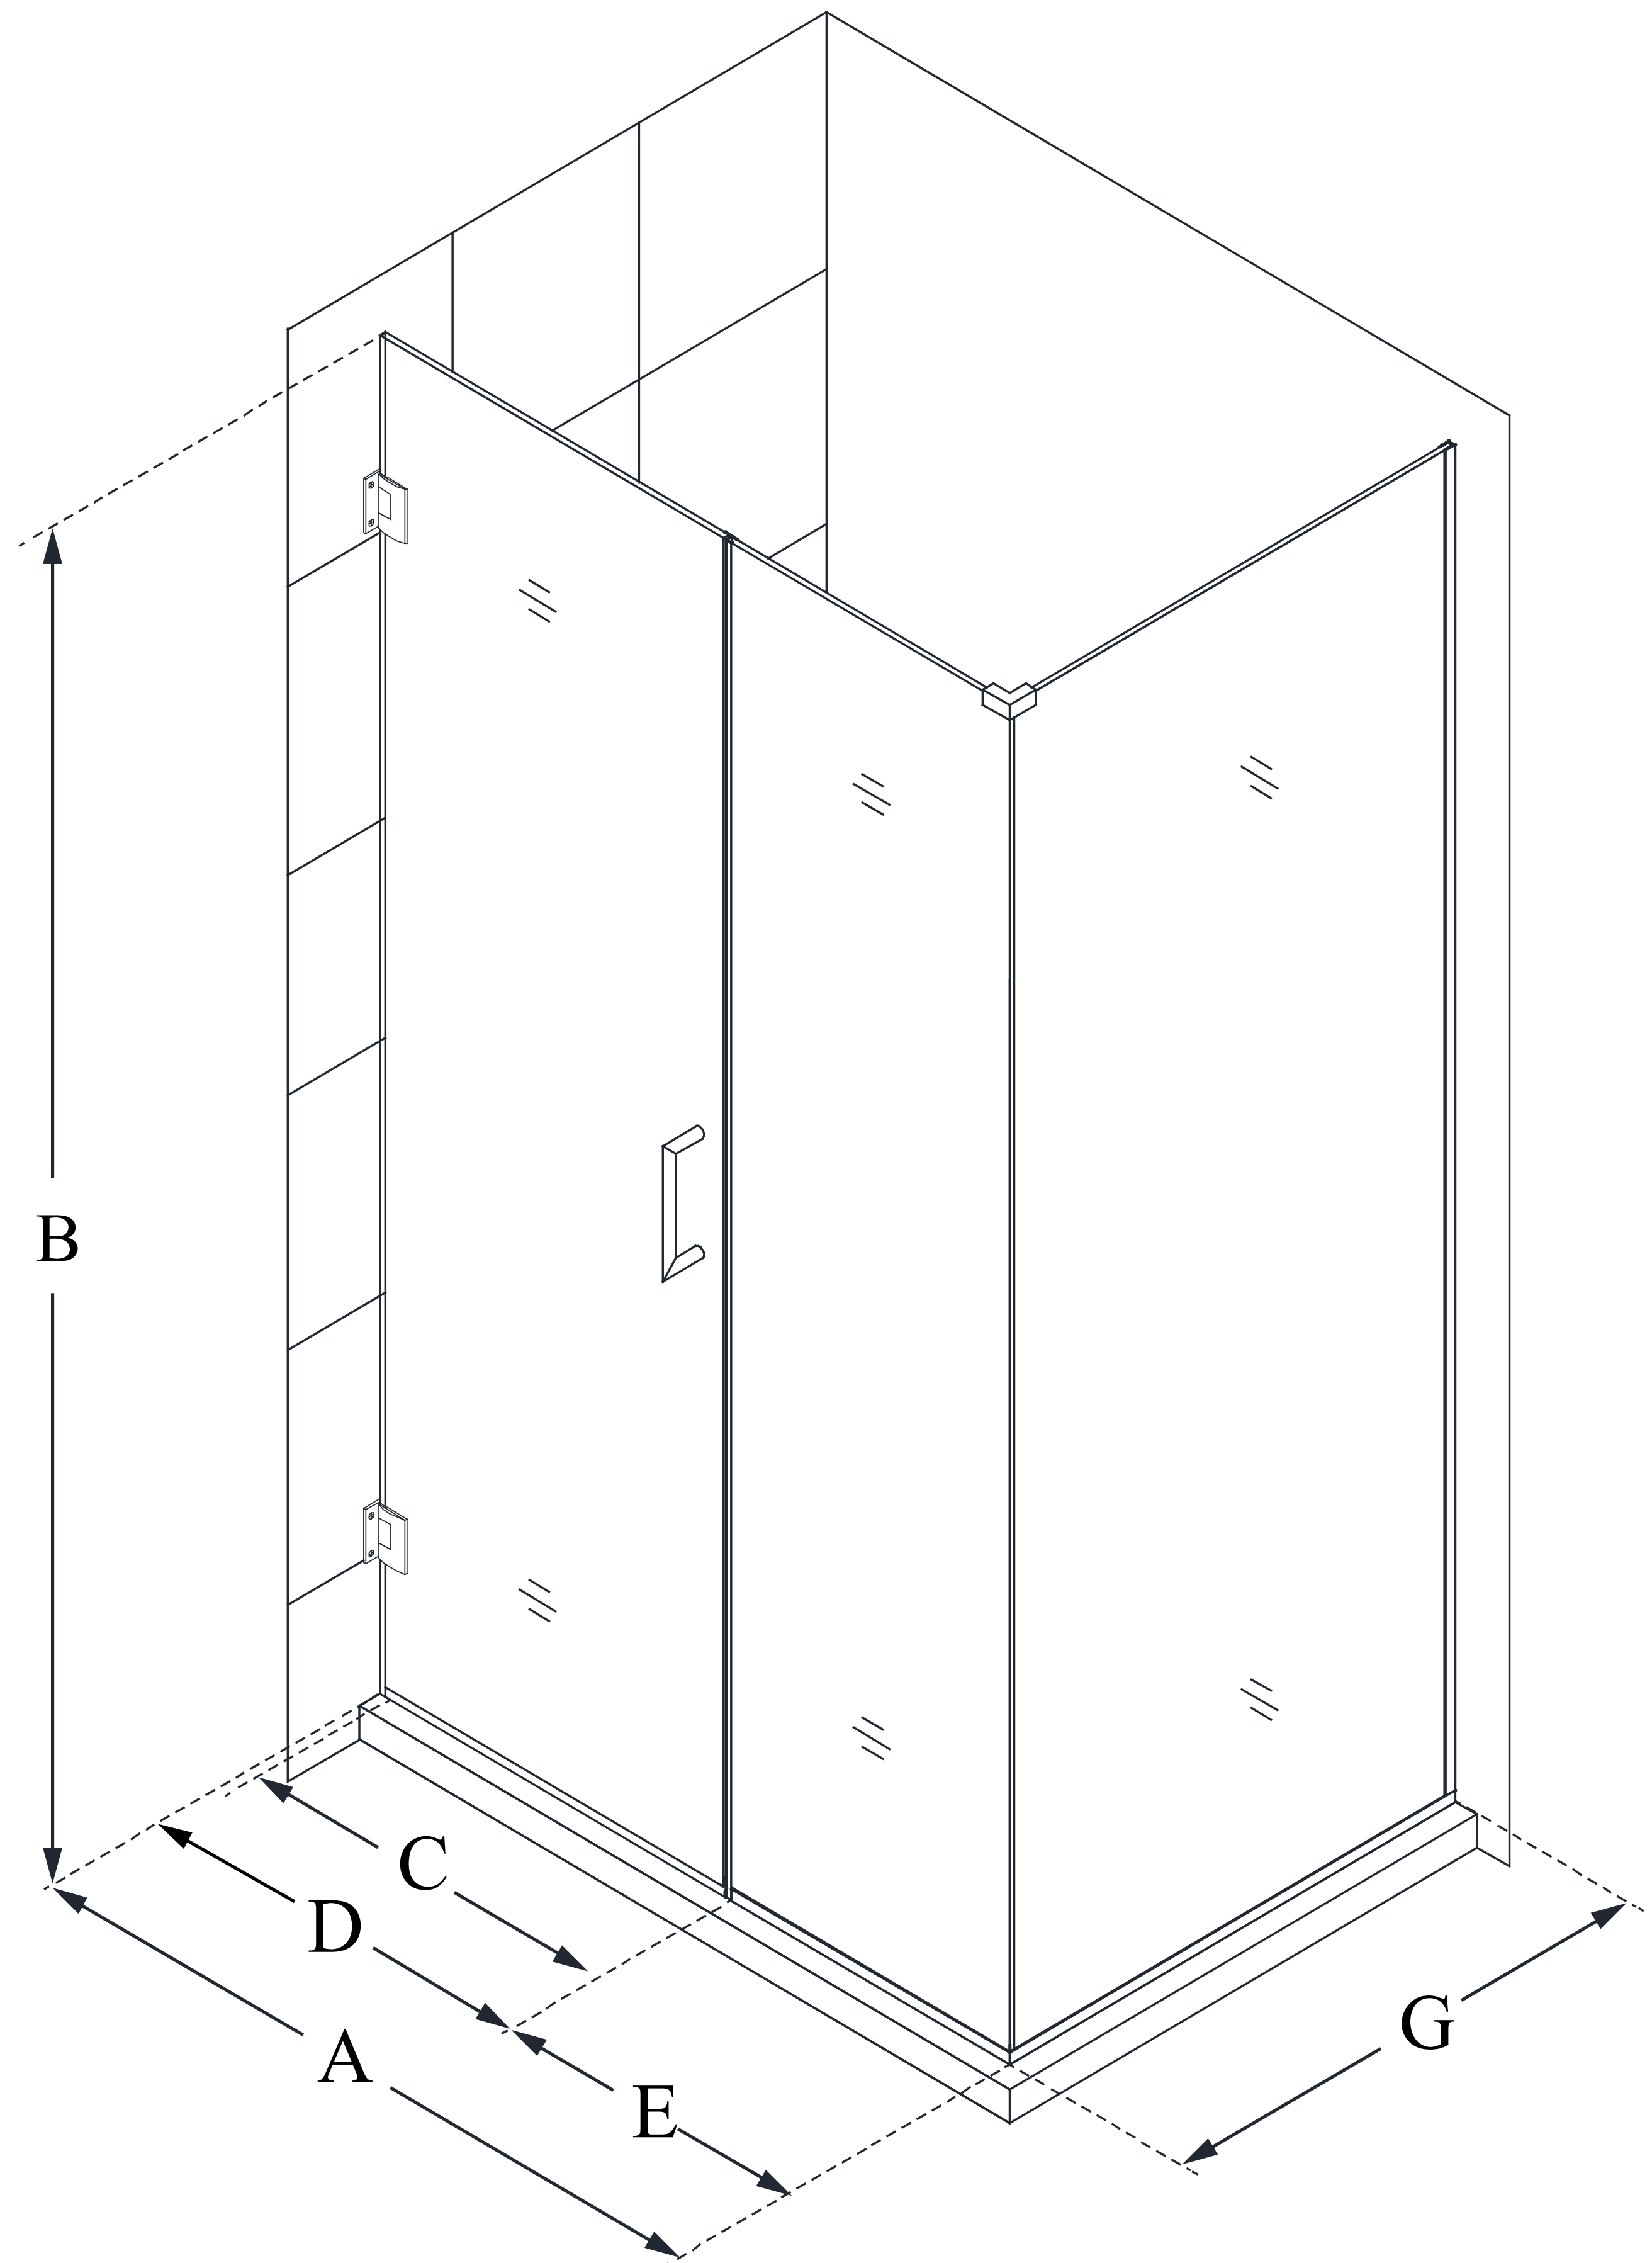

SHEN-24555340

UNIDOOR PLUS

DreamLine Unidoor Plus 55
1/2 in. W x 34 3/8 in. D x 72 in.
H Frameless Hinged Shower
Enclosure, Clear Glass

SWING DOOR

CONFIGURATION DIMENSIONS:

A: 55 1/2 in.

MODEL WIDTH

B: 72 in.

MODEL HEIGHT

C: 24 in.

ACCESS WIDTH

D: 25 in.

DOOR WIDTH

E: 30 1/2 in.

INLINE PANEL WIDTH

G: 34 3/8 in.

RETURN PANEL WIDTH

DreamLine reserves the right to update or modify the hardware or materials pictured without prior notice for the purpose of product improvement and customer satisfaction.