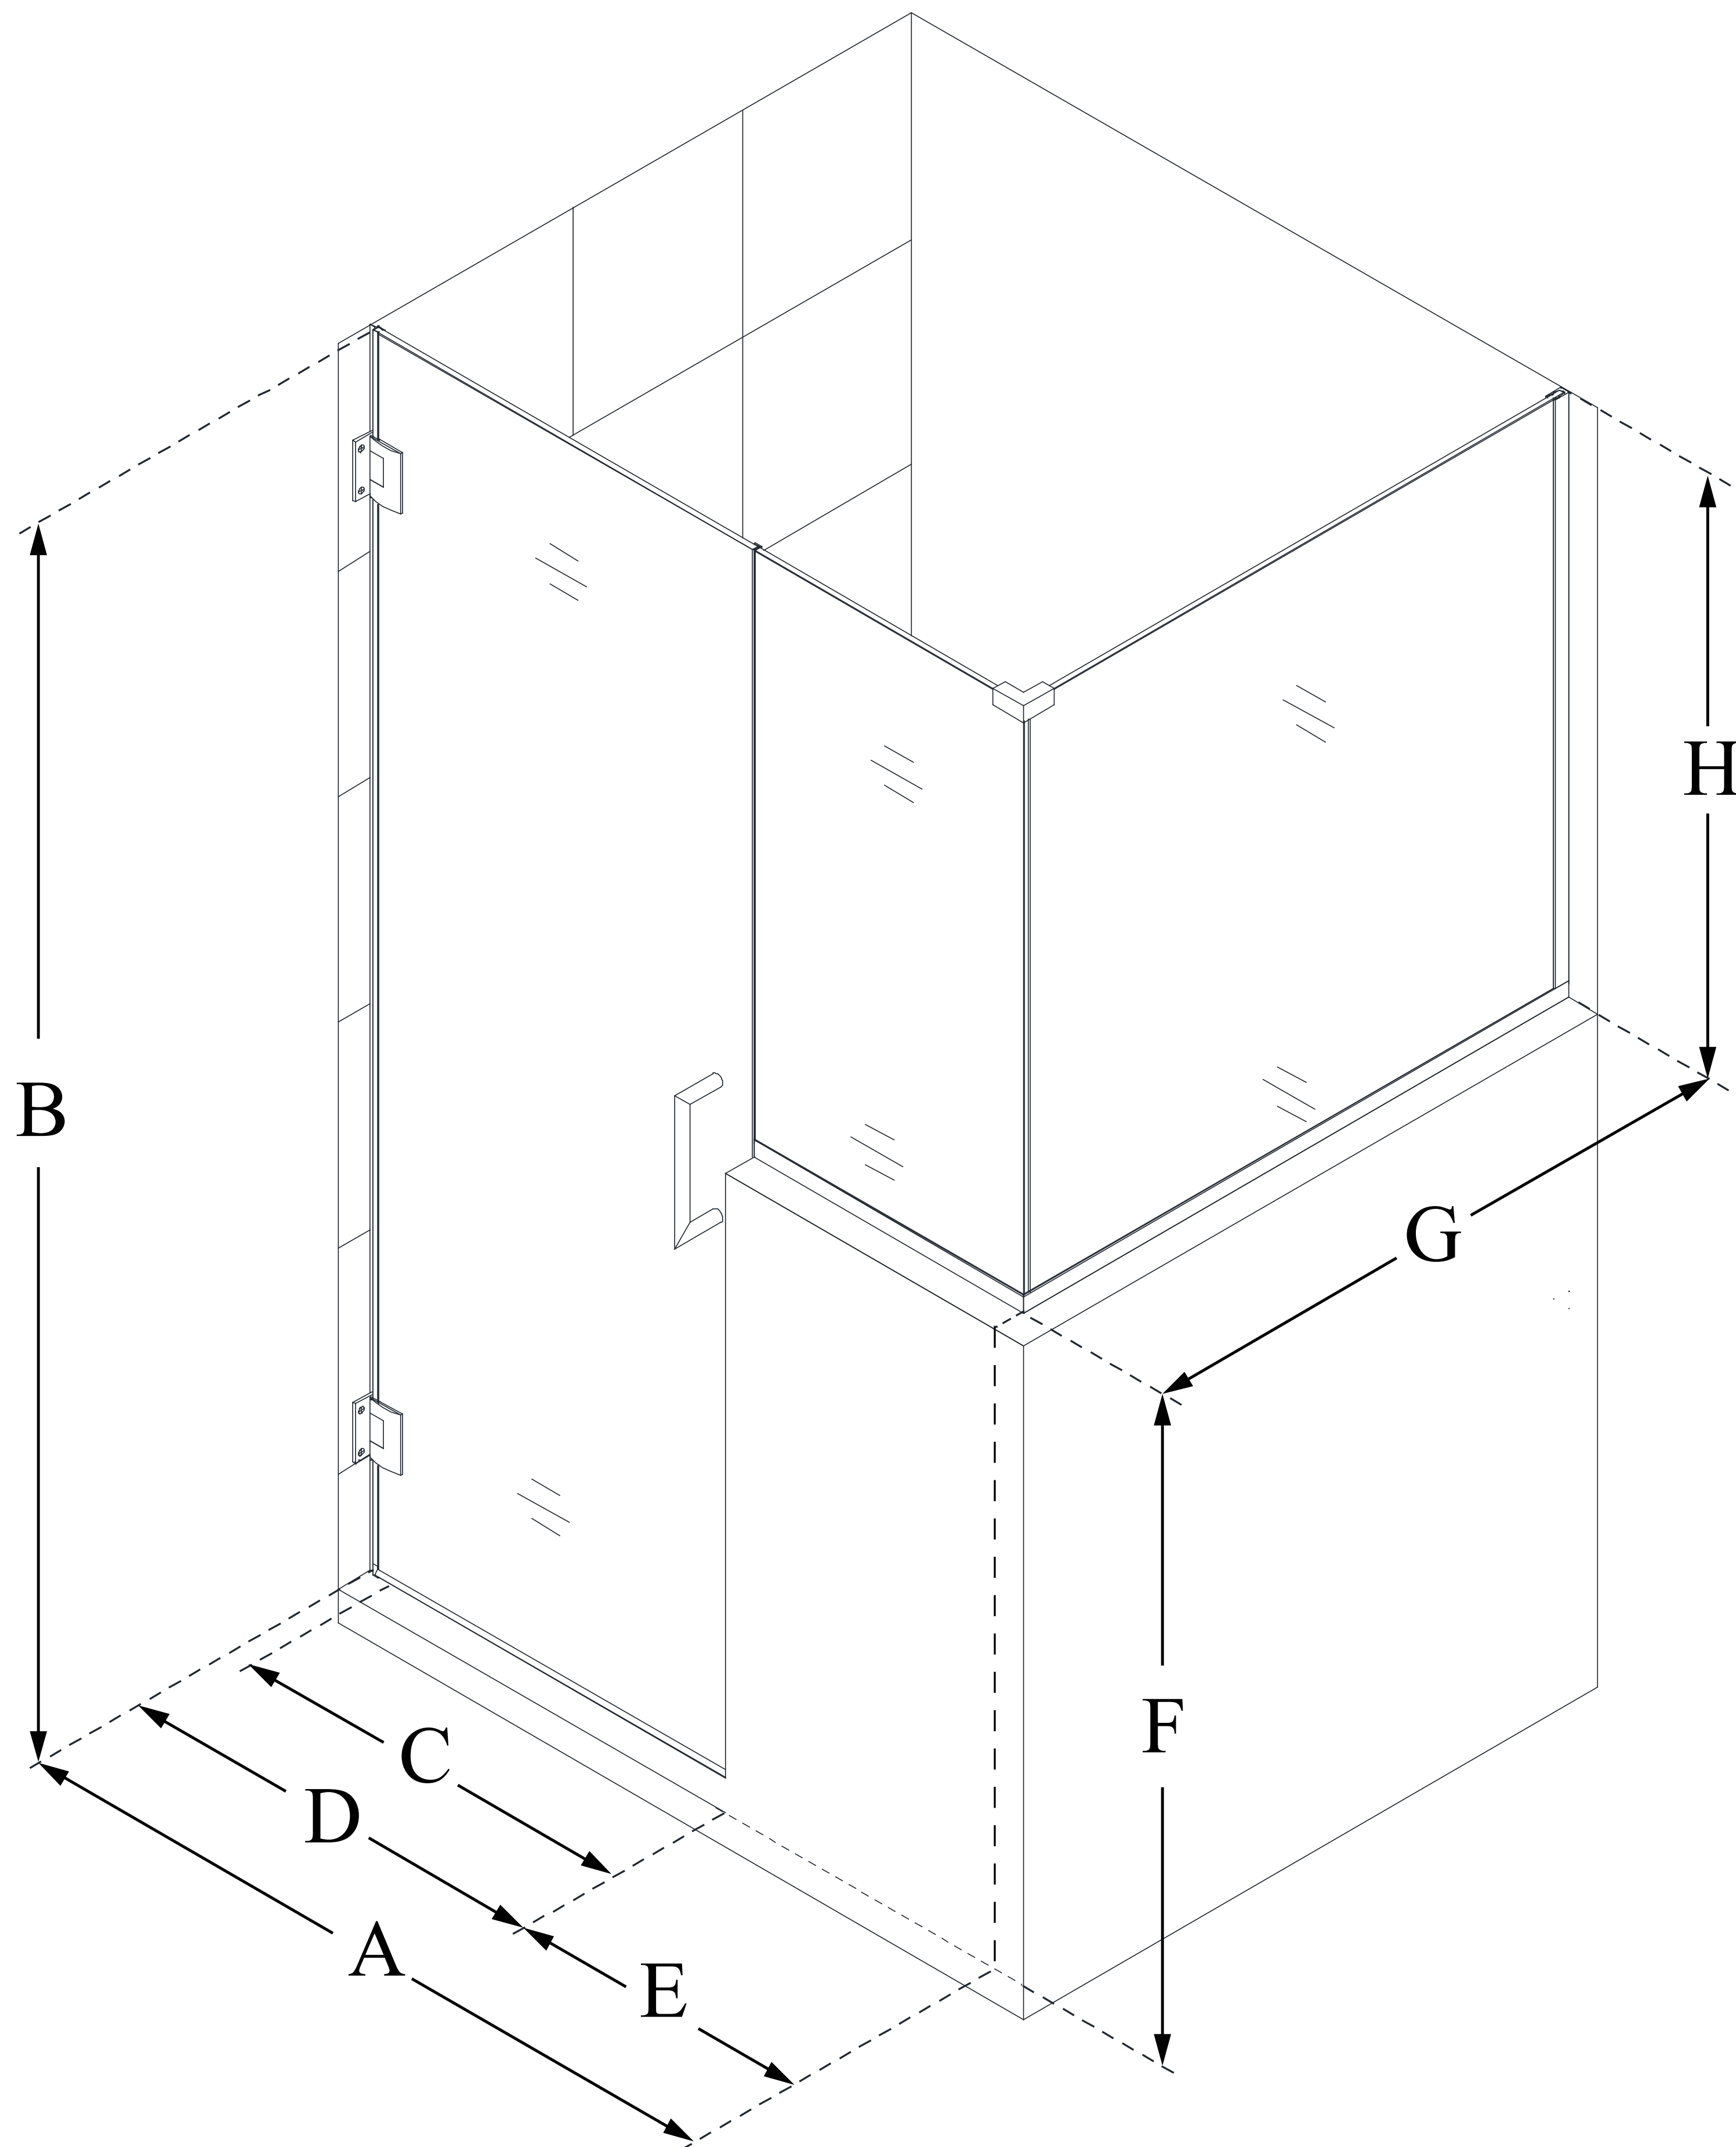

SHEN-2423243636

UNIDOOR PLUS

DreamLine Unidoor Plus 47 in. W
x 36 3/8 in. D x 72 in. H Frameless
Hinged Shower Enclosure, Clear
Glass

SWING DOOR

CONFIGURATION DIMENSIONS:

A: 47 in.

MODEL WIDTH

B: 72 in.

MODEL HEIGHT

C: 22 in.

ACCESS WIDTH

D: 23 in.

DOOR WIDTH

E: 24 in.

INLINE BUTTRESS PANEL WIDTH

F: 36 in.

BUTTRESS WALL HEIGHT

G: 36 3/8 in.

RETURN BUTTRESS PANEL WIDTH

H: 36 in.

BUTTRESS GLASS HEIGHT

DreamLine reserves the right to update or modify the hardware or materials pictured without prior notice for the purpose of product improvement and customer satisfaction.