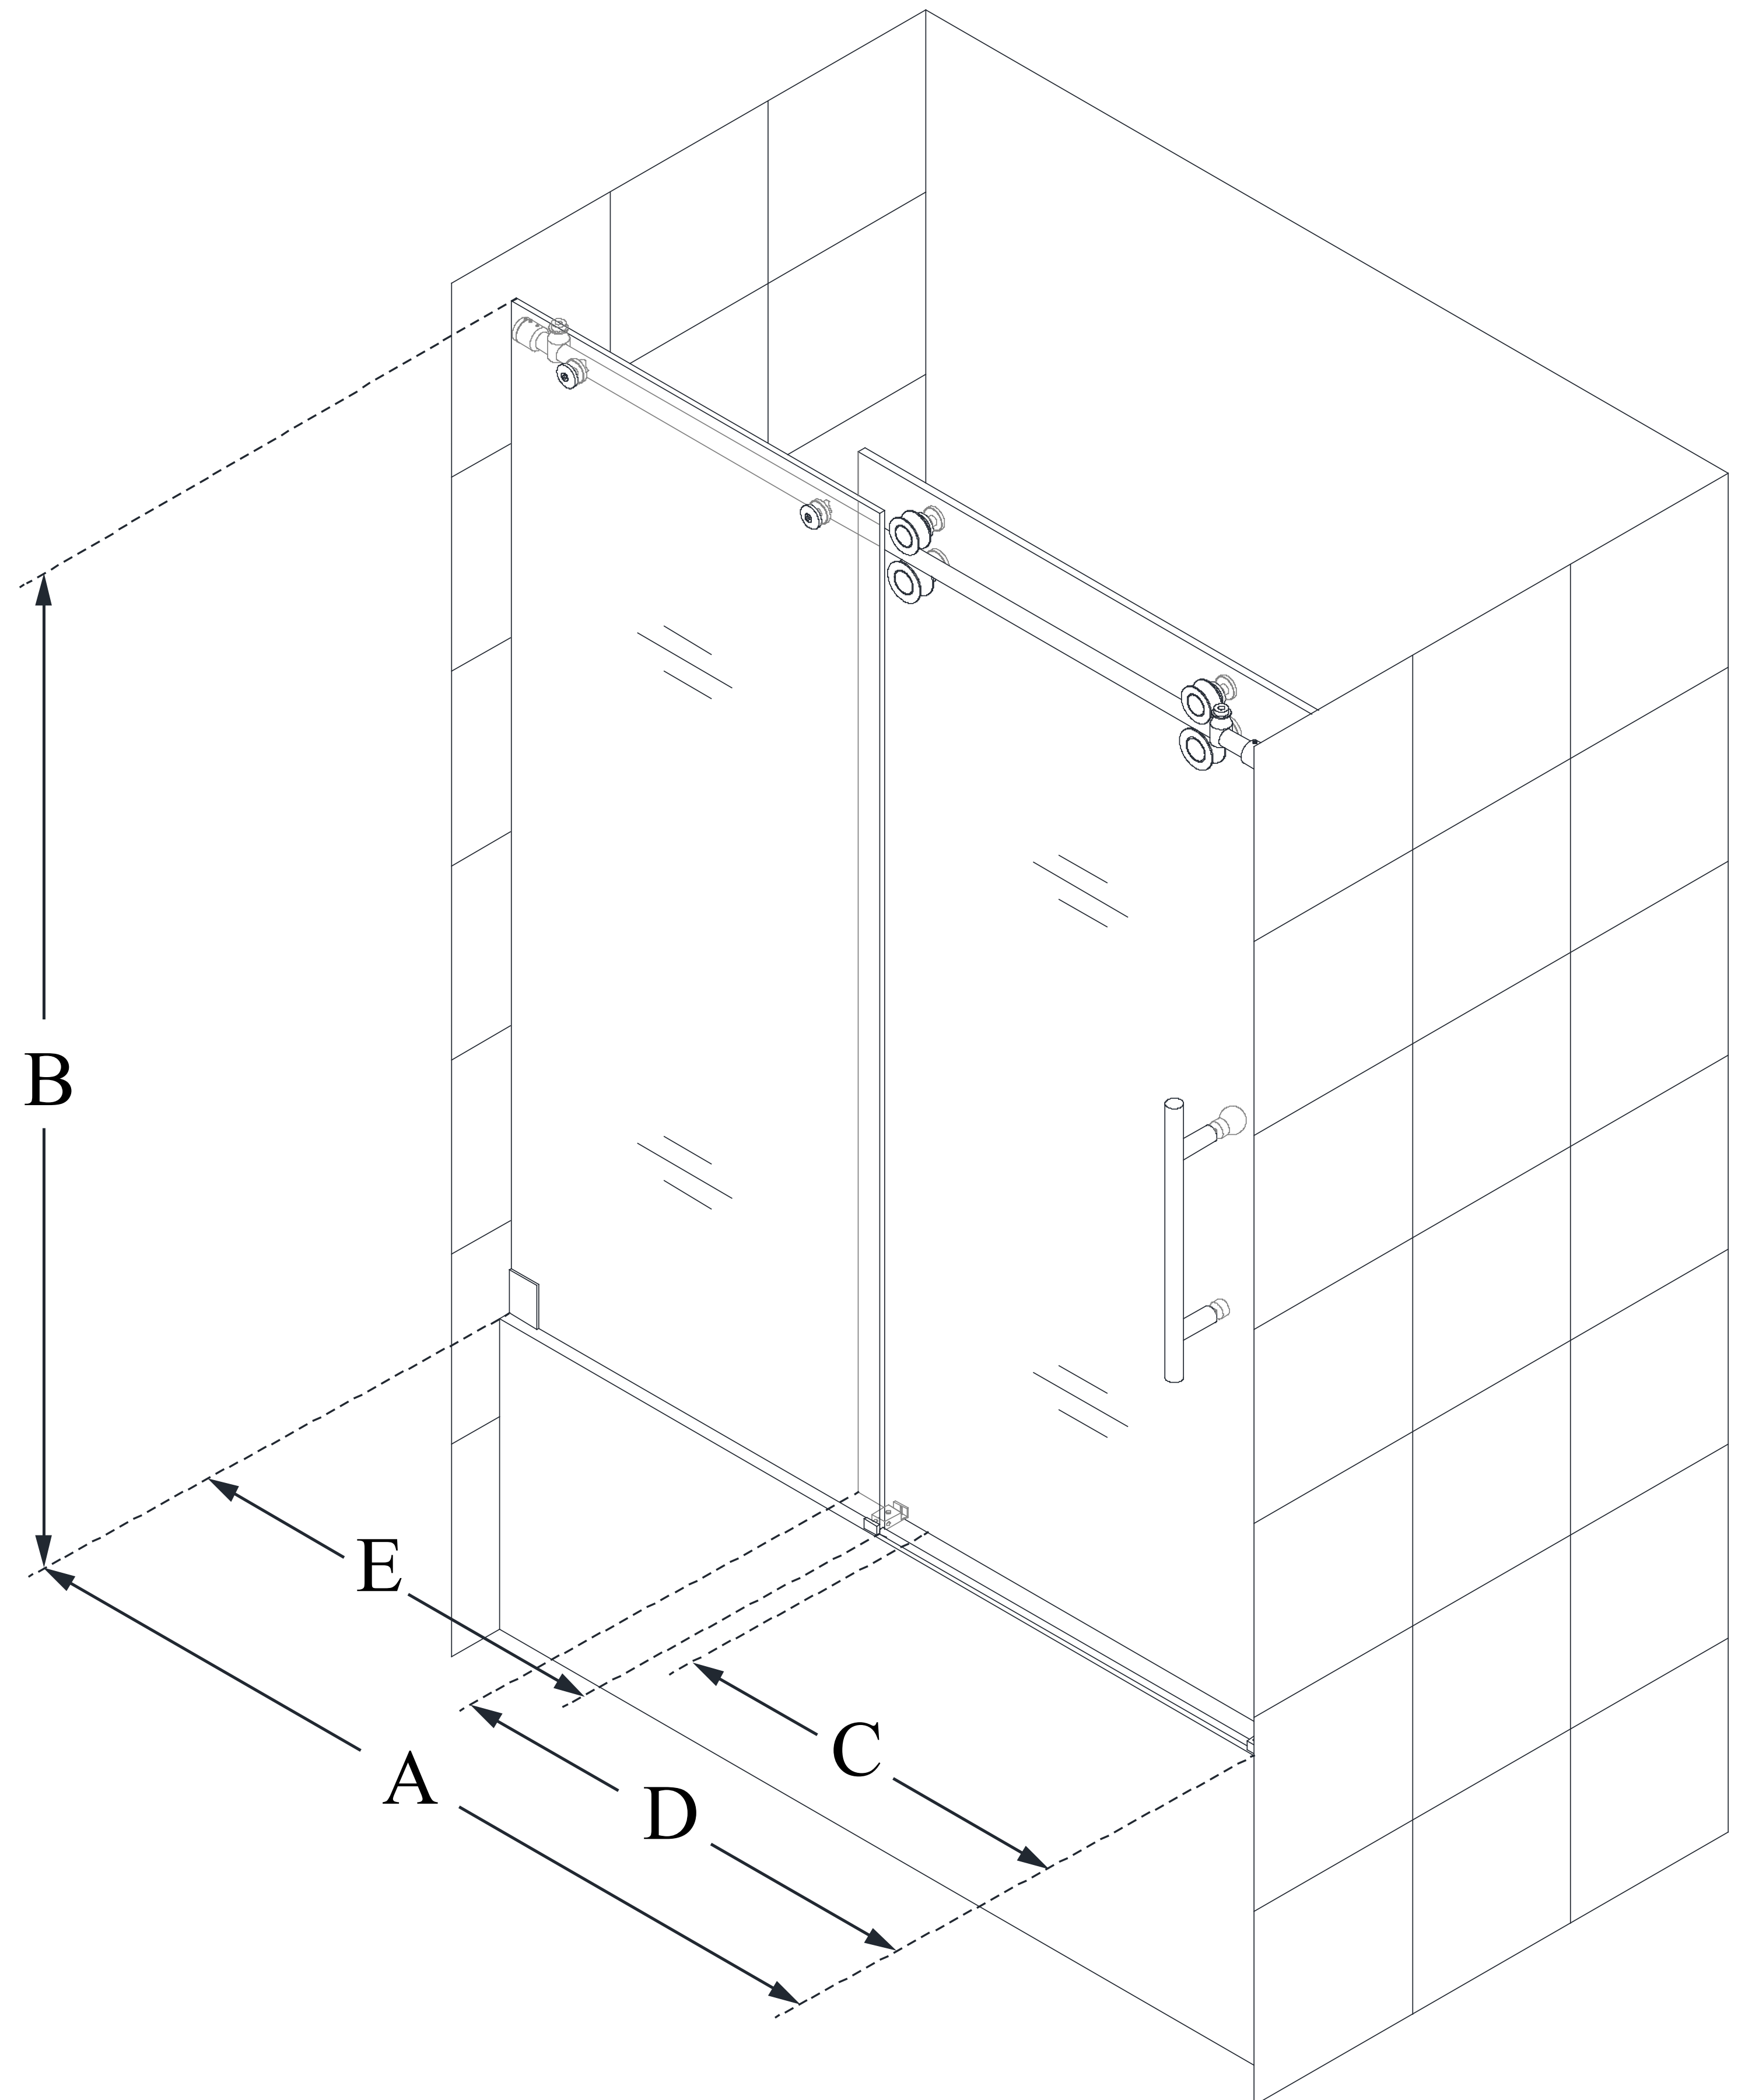

## ENIGMA-XO

DreamLine Enigma-XO 56-59 in.  
W x 62 in. H Fully Frameless Sliding  
Tub Door

**SLIDING DOOR**

### CONFIGURATION DIMENSIONS:

**A: 55 - 59 in.**

MODEL WIDTH

**B: 62 in.**

MODEL HEIGHT

**C: 22 1/2 - 26 1/2 in.**

ACCESS WIDTH

**D: 31 9/16 in.**

DOOR WIDTH

**E: 28 11/16 in.**

INLINE PANEL WIDTH

DreamLine reserves the right to update or modify the hardware or materials pictured without prior notice for the purpose of product improvement and customer satisfaction.