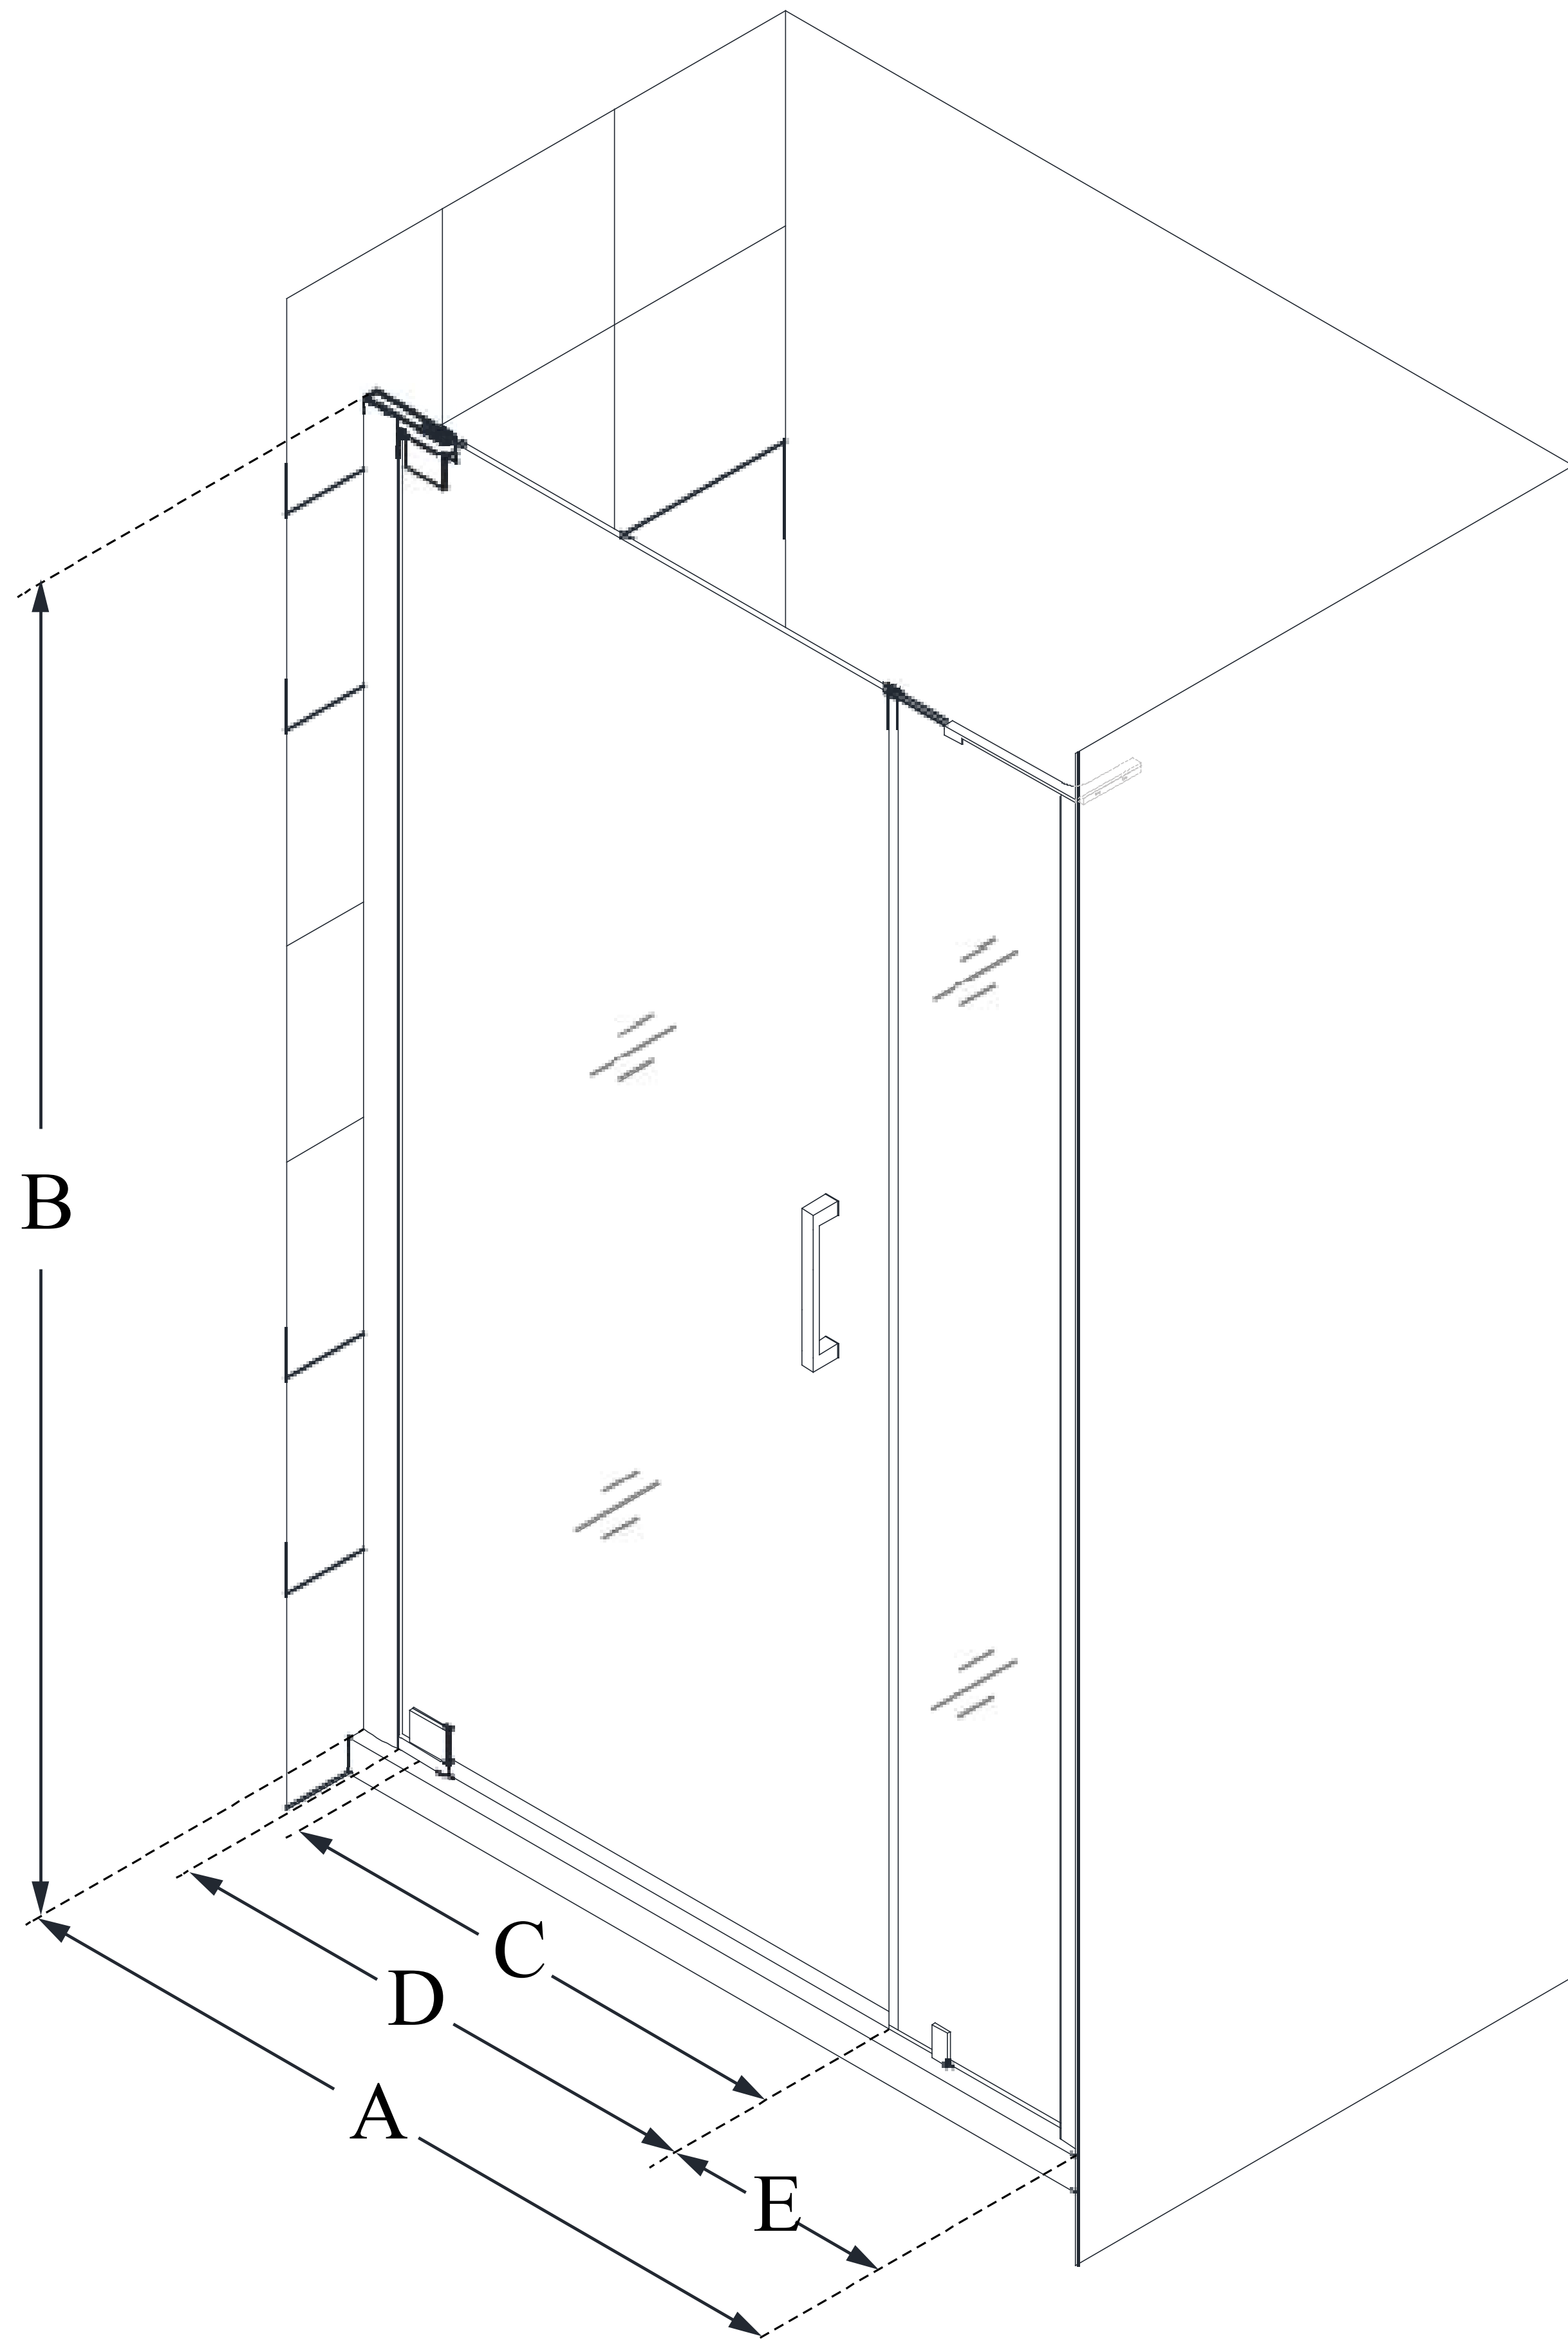

SHDR-4332120

ELEGANCE-LS

DreamLine Elegance-LS 42 1/4 -
44 1/4 in. W x 72 in. H Frameless
Pivot Shower Door

PIVOT DOOR

CONFIGURATION DIMENSIONS:

A: 42 1/4 in. - 44 1/4 in.

MODEL WIDTH

B: 72 in.

MODEL HEIGHT

C: 24 3/4

ACCESS WIDTH

D: 27 3/4 in.

DOOR WIDTH

E: 12 in.

INLINE PANEL WIDTH

DreamLine reserves the right to update or modify the hardware or materials pictured without prior notice for the purpose of product improvement and customer satisfaction.