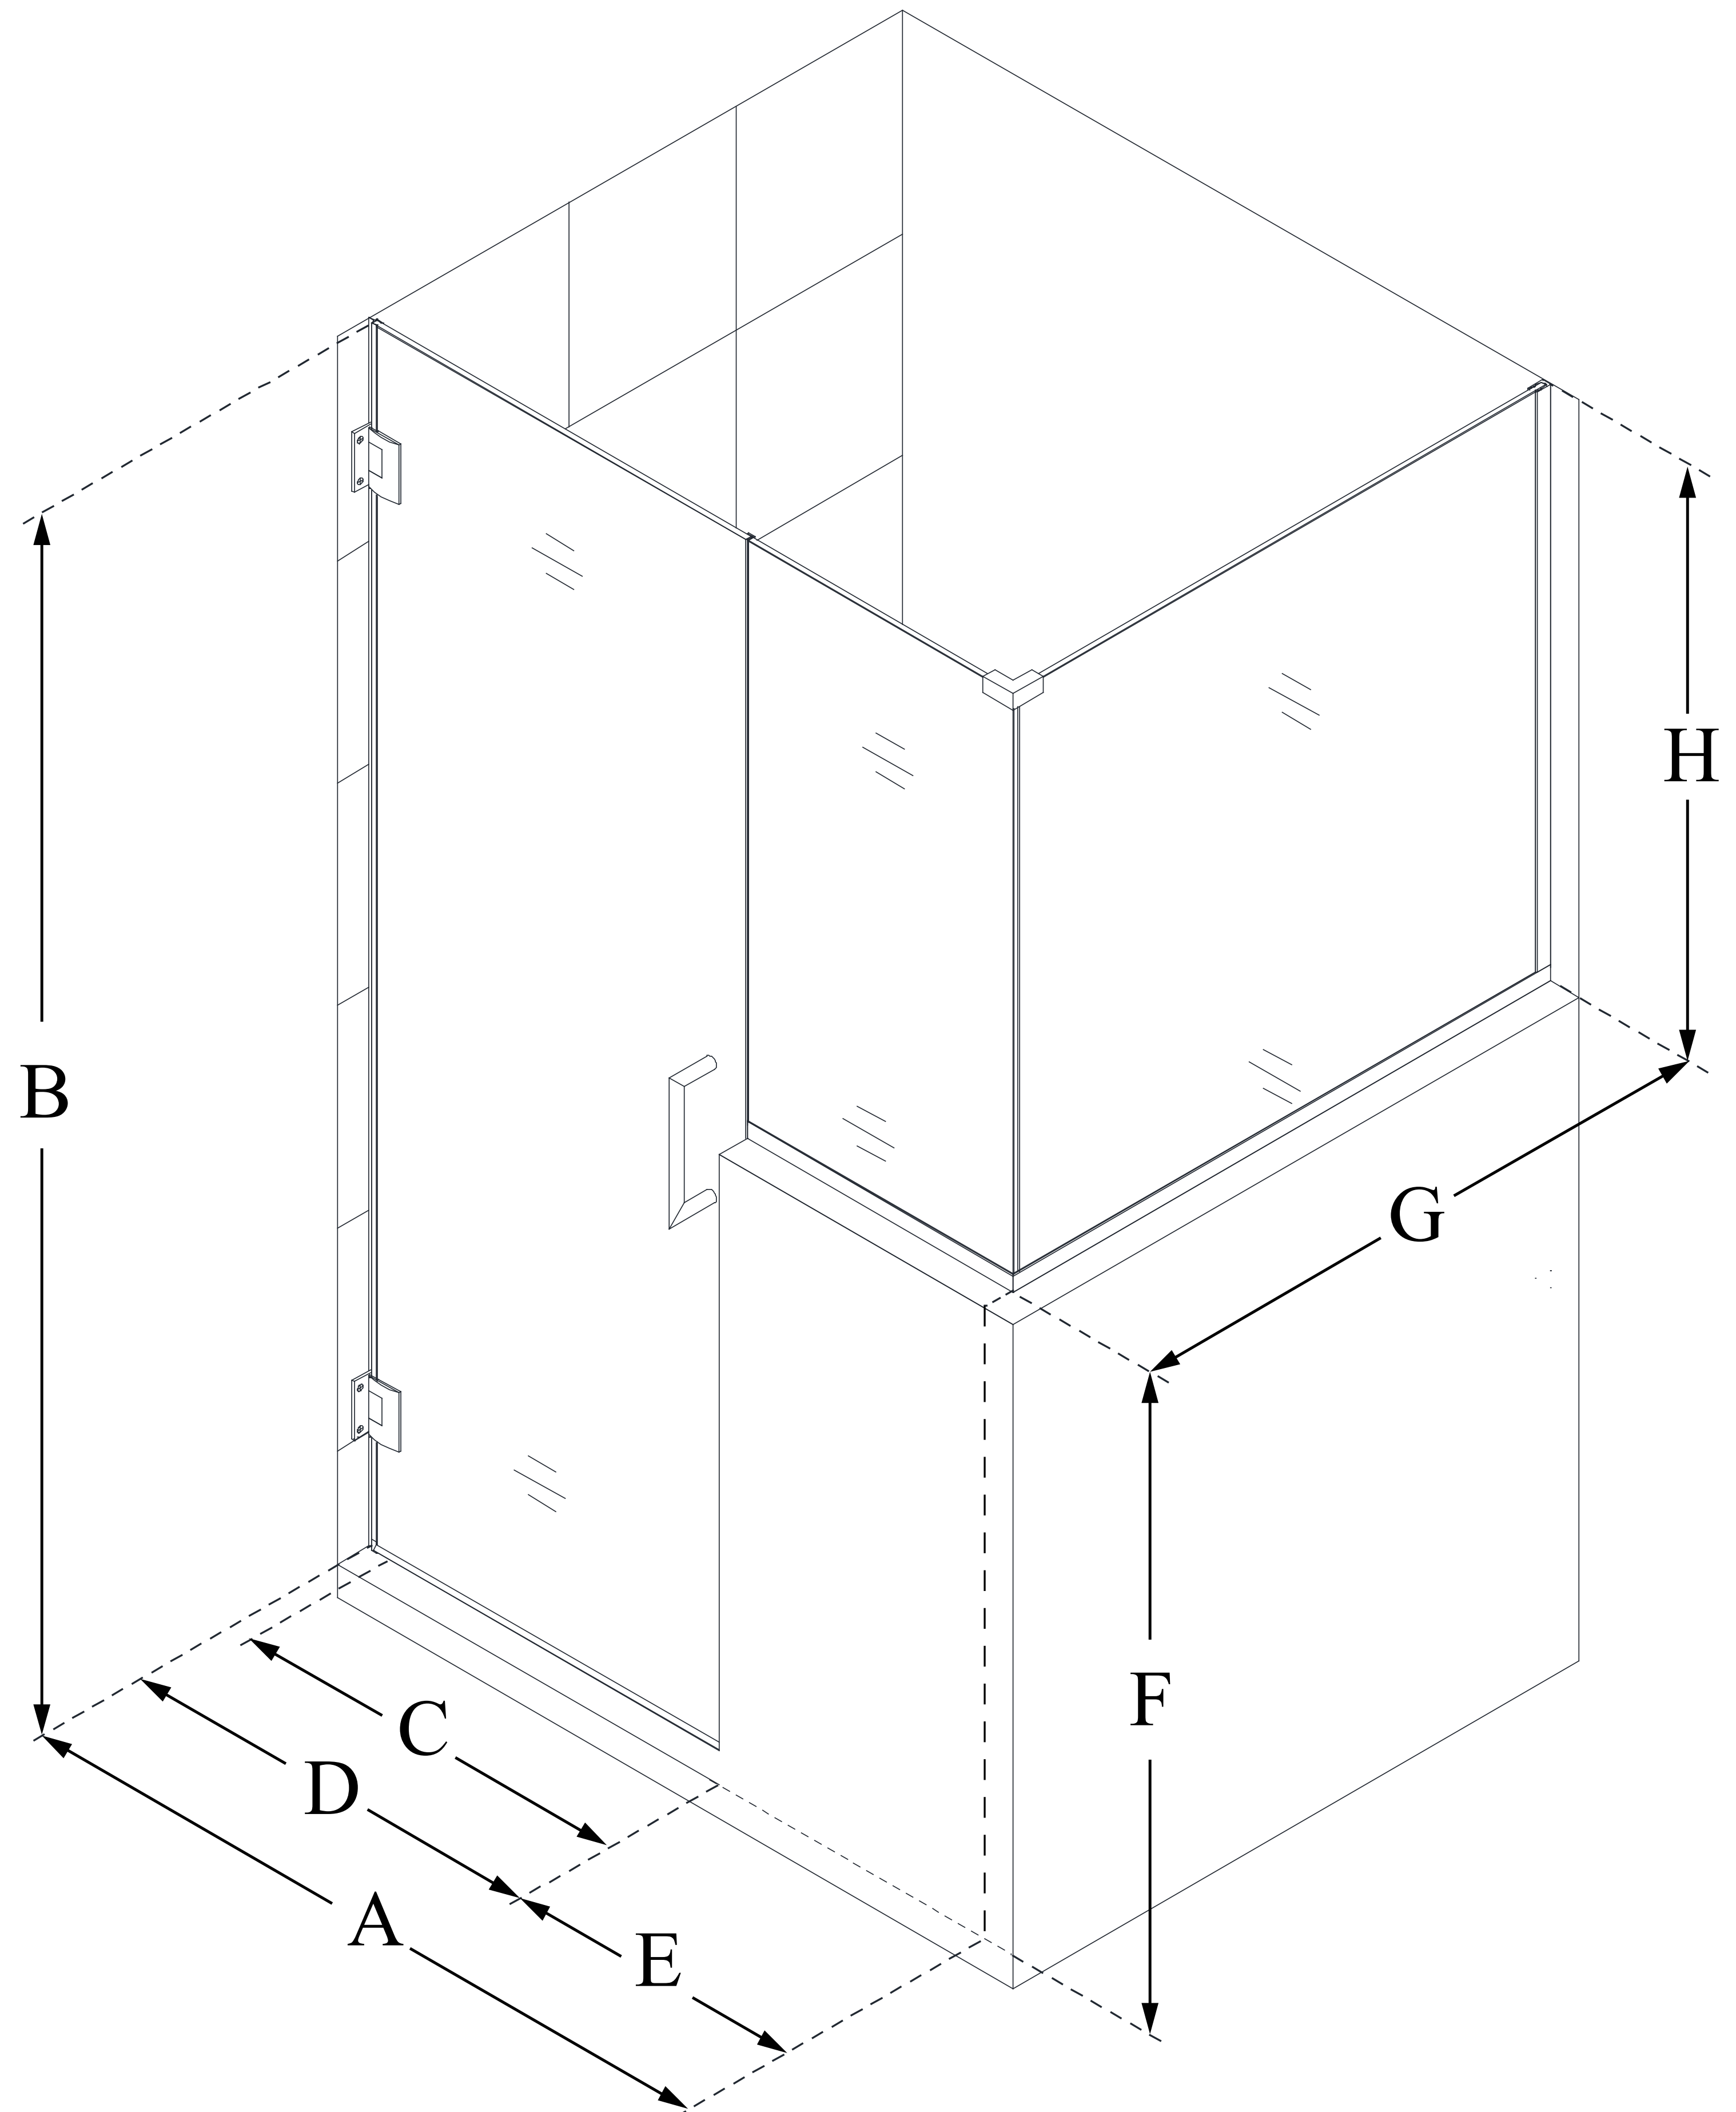

SHEN-2424303436

UNIDOOR PLUS

DreamLine Unidoor Plus 54 in. W
x 36 3/8 in. D x 72 in. H Frameless
Hinged Shower Enclosure, Clear
Glass

SWING DOOR

CONFIGURATION DIMENSIONS:

A: 54 in.

MODEL WIDTH

B: 72 in.

MODEL HEIGHT

C: 23 in.

ACCESS WIDTH

D: 24 in.

DOOR WIDTH

E: 30 in.

INLINE BUTTRESS PANEL WIDTH

F: 38 in.

BUTTRESS WALL HEIGHT

G: 36 3/8 in.

RETURN BUTTRESS PANEL WIDTH

H: 34 in.

BUTTRESS GLASS HEIGHT

DreamLine reserves the right to update or modify the hardware or materials pictured without prior notice for the purpose of product improvement and customer satisfaction.