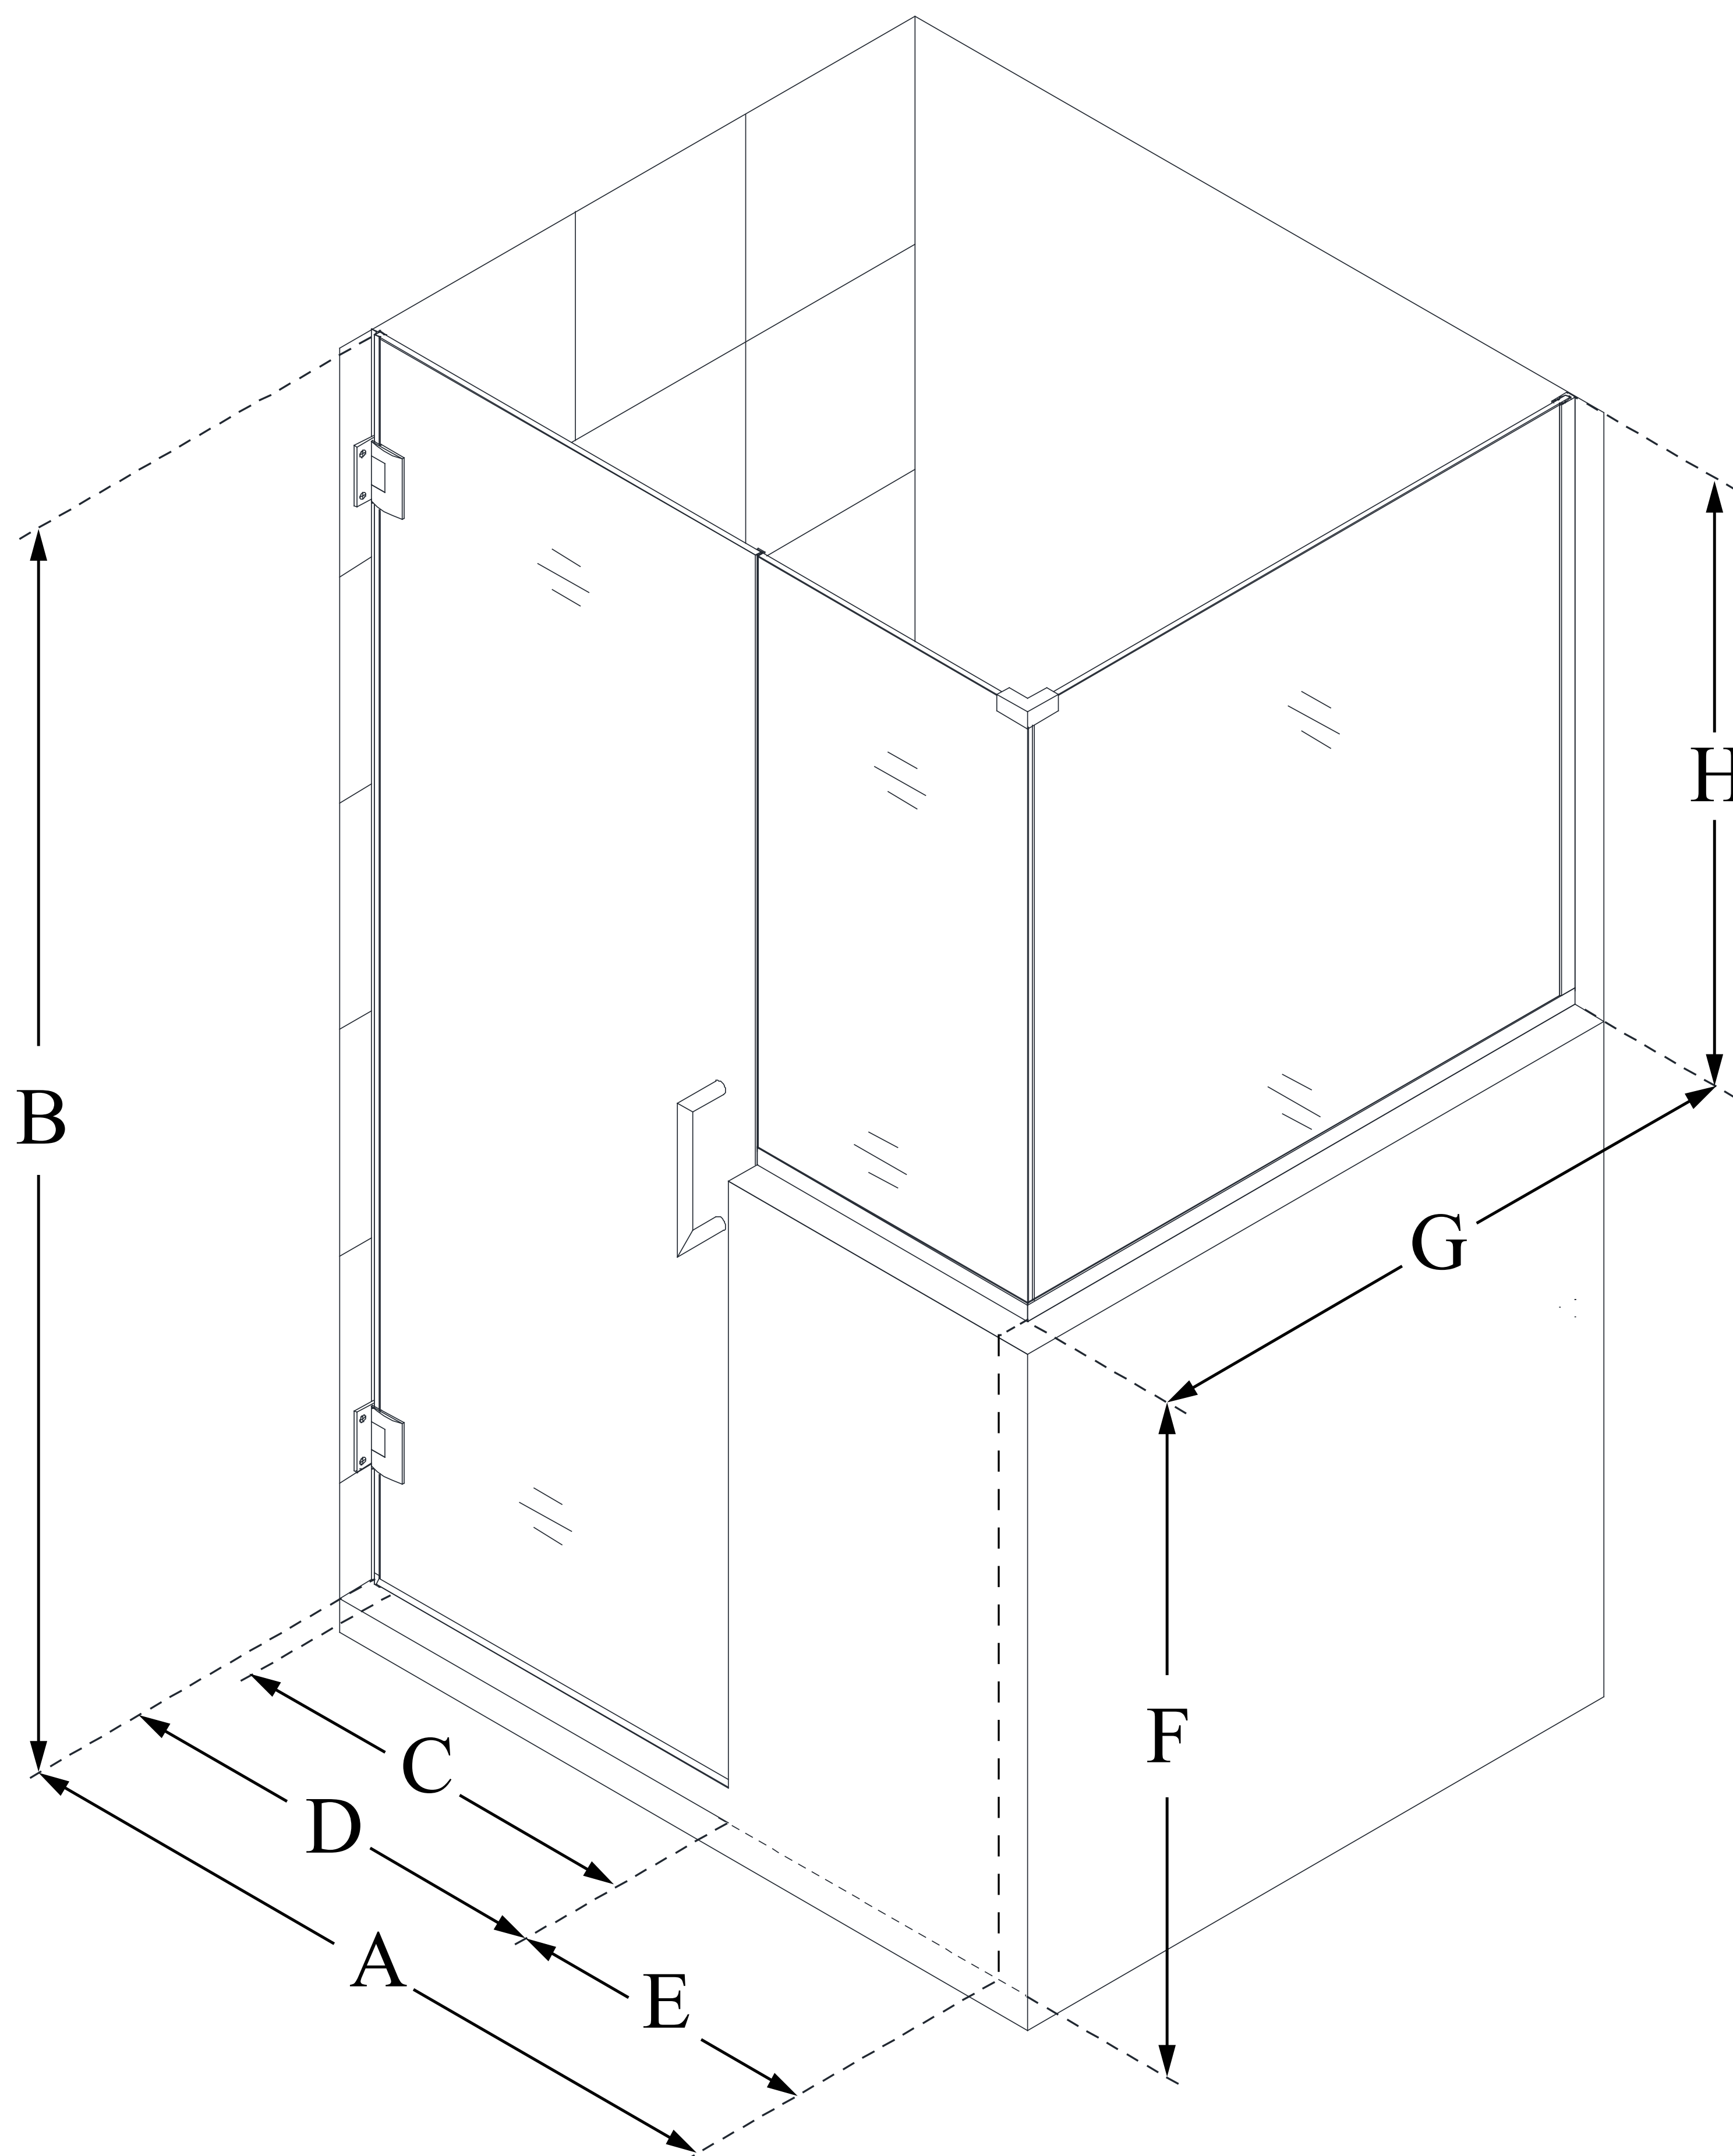

SHEN-2423363630

UNIDOOR PLUS

DreamLine Unidoor Plus 59 in. W
x 30 3/8 in. D x 72 in. H Frameless
Hinged Shower Enclosure, Clear
Glass

SWING DOOR

CONFIGURATION DIMENSIONS:

A: 59 in.

MODEL WIDTH

B: 72 in.

MODEL HEIGHT

C: 22 in.

ACCESS WIDTH

D: 23 in.

DOOR WIDTH

E: 36 in.

INLINE BUTTRESS PANEL WIDTH

F: 36 in.

BUTTRESS WALL HEIGHT

G: 30 3/8 in.

RETURN BUTTRESS PANEL WIDTH

H: 36 in.

BUTTRESS GLASS HEIGHT

DreamLine reserves the right to update or modify the hardware or materials pictured without prior notice for the purpose of product improvement and customer satisfaction.