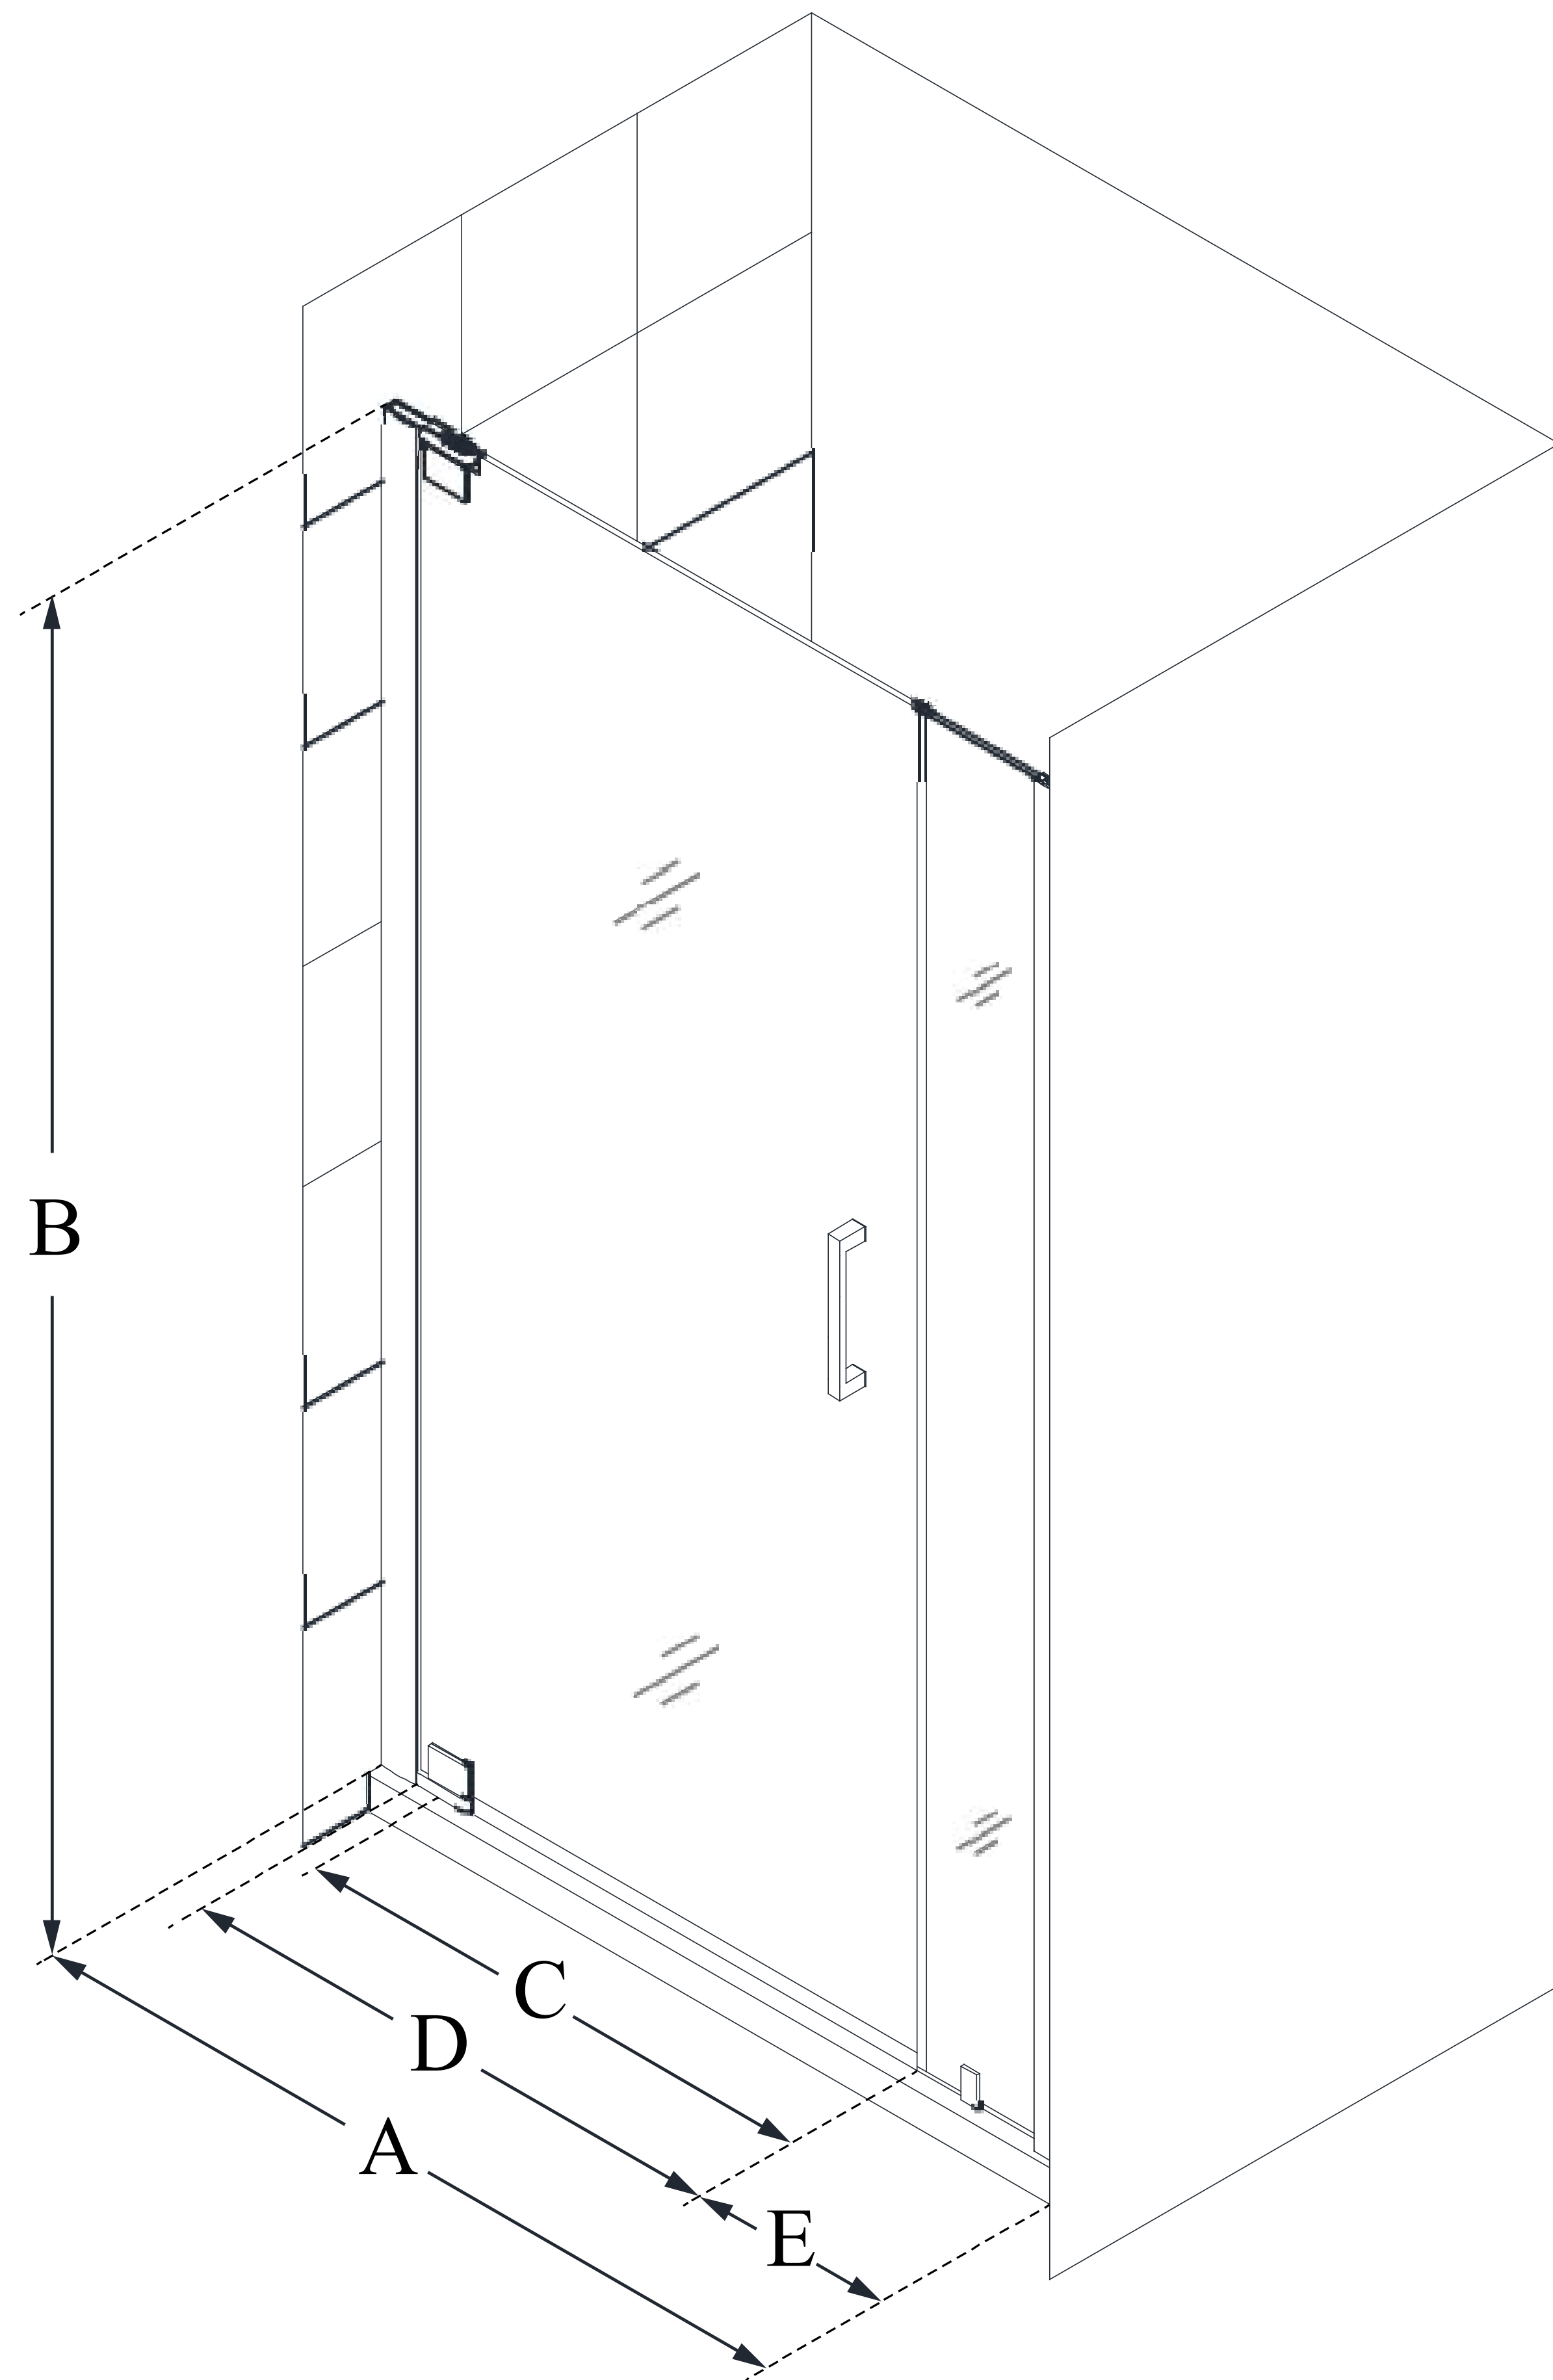

SHDR-4334060

ELEGANCE-LS

DreamLine Elegance-LS 38 - 40
in. W x 72 in. H Frameless Pivot
Shower Door

PIVOT DOOR

CONFIGURATION DIMENSIONS:

A: 38 in. - 40 in.

MODEL WIDTH

B: 72 in.

MODEL HEIGHT

C: 26 1/2 in.

ACCESS WIDTH

D: 29 1/2 in.

DOOR WIDTH

E: 6 in.

INLINE PANEL WIDTH

DreamLine reserves the right to update or modify the hardware or materials pictured without prior notice for the purpose of product improvement and customer satisfaction.