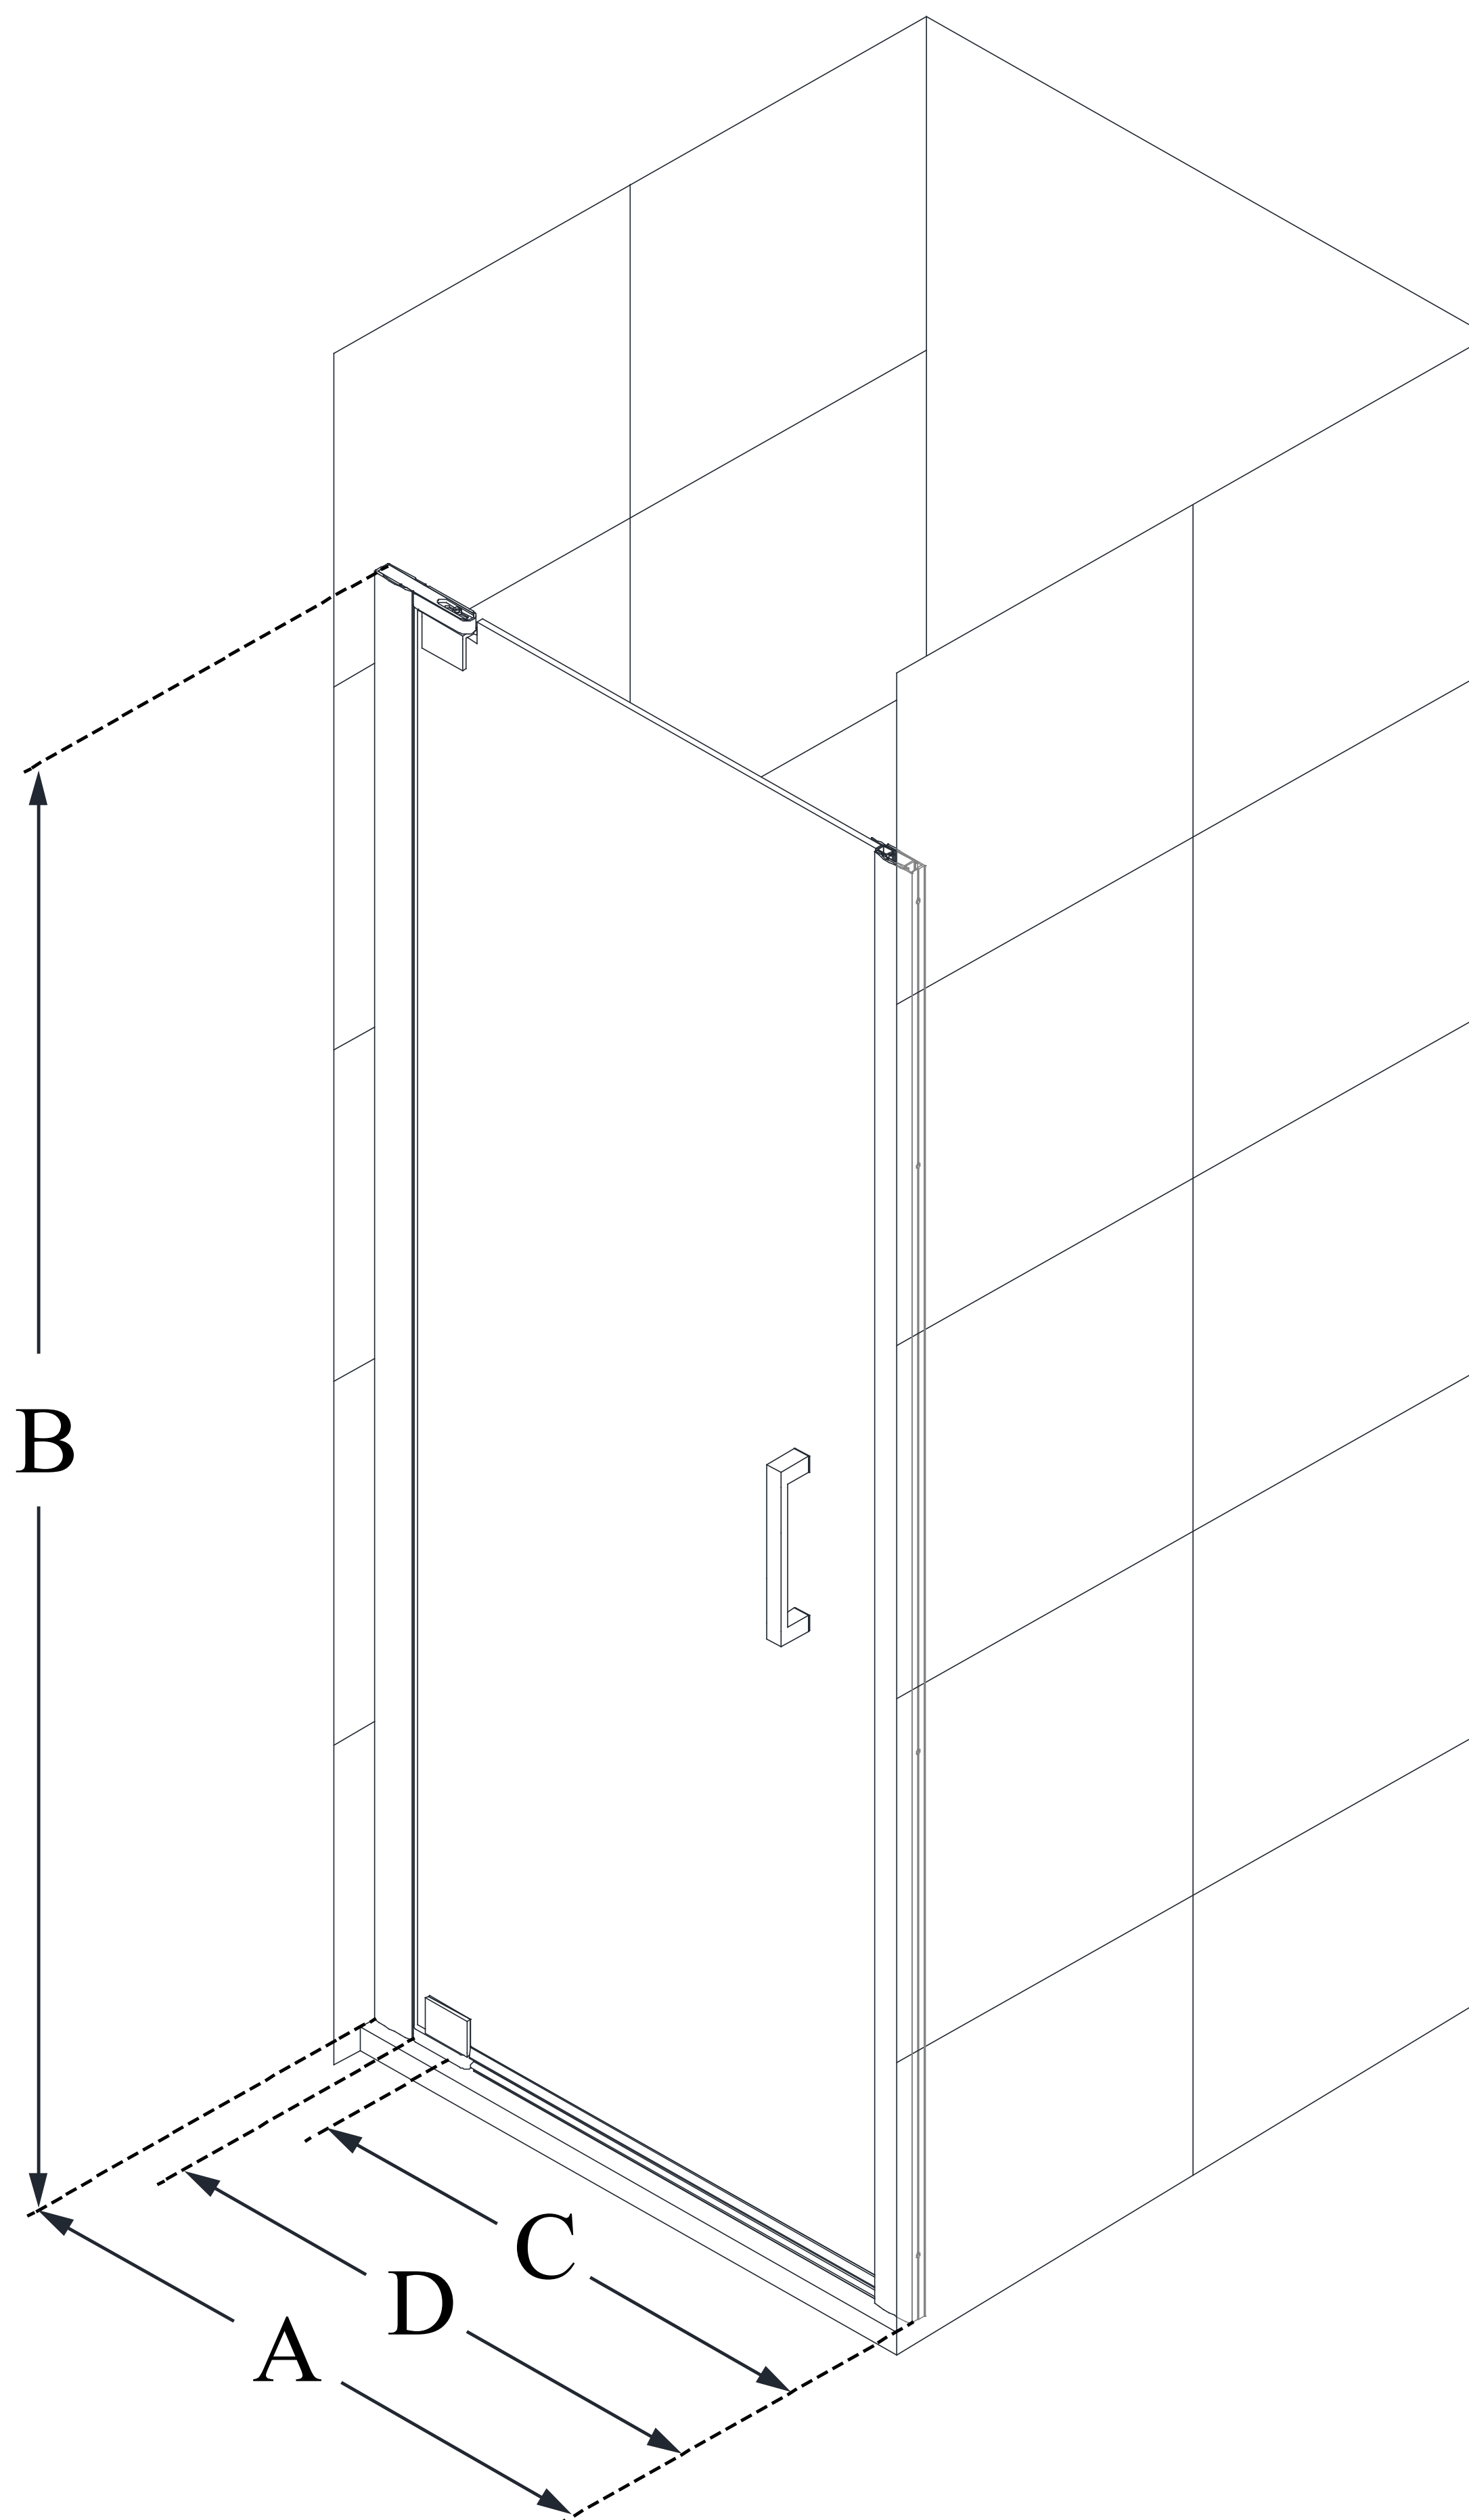

SHDR-4328000

ELEGANCE-LS

DreamLine Elegance-LS 28 3/4 -
30 3/4 in. W x 72 in. H Frameless
Pivot Shower Door

PIVOT DOOR

CONFIGURATION DIMENSIONS:

A: 28 3/4 in. - 30 3/4 in.

MODEL WIDTH

B: 72 in.

MODEL HEIGHT

C: 21 1/4 in.

ACCESS WIDTH

D: 24 1/4 in.

DOOR WIDTH

E: -

INLINE PANEL WIDTH

DreamLine reserves the right to update or modify the hardware or materials pictured without prior notice for the purpose of product improvement and customer satisfaction.