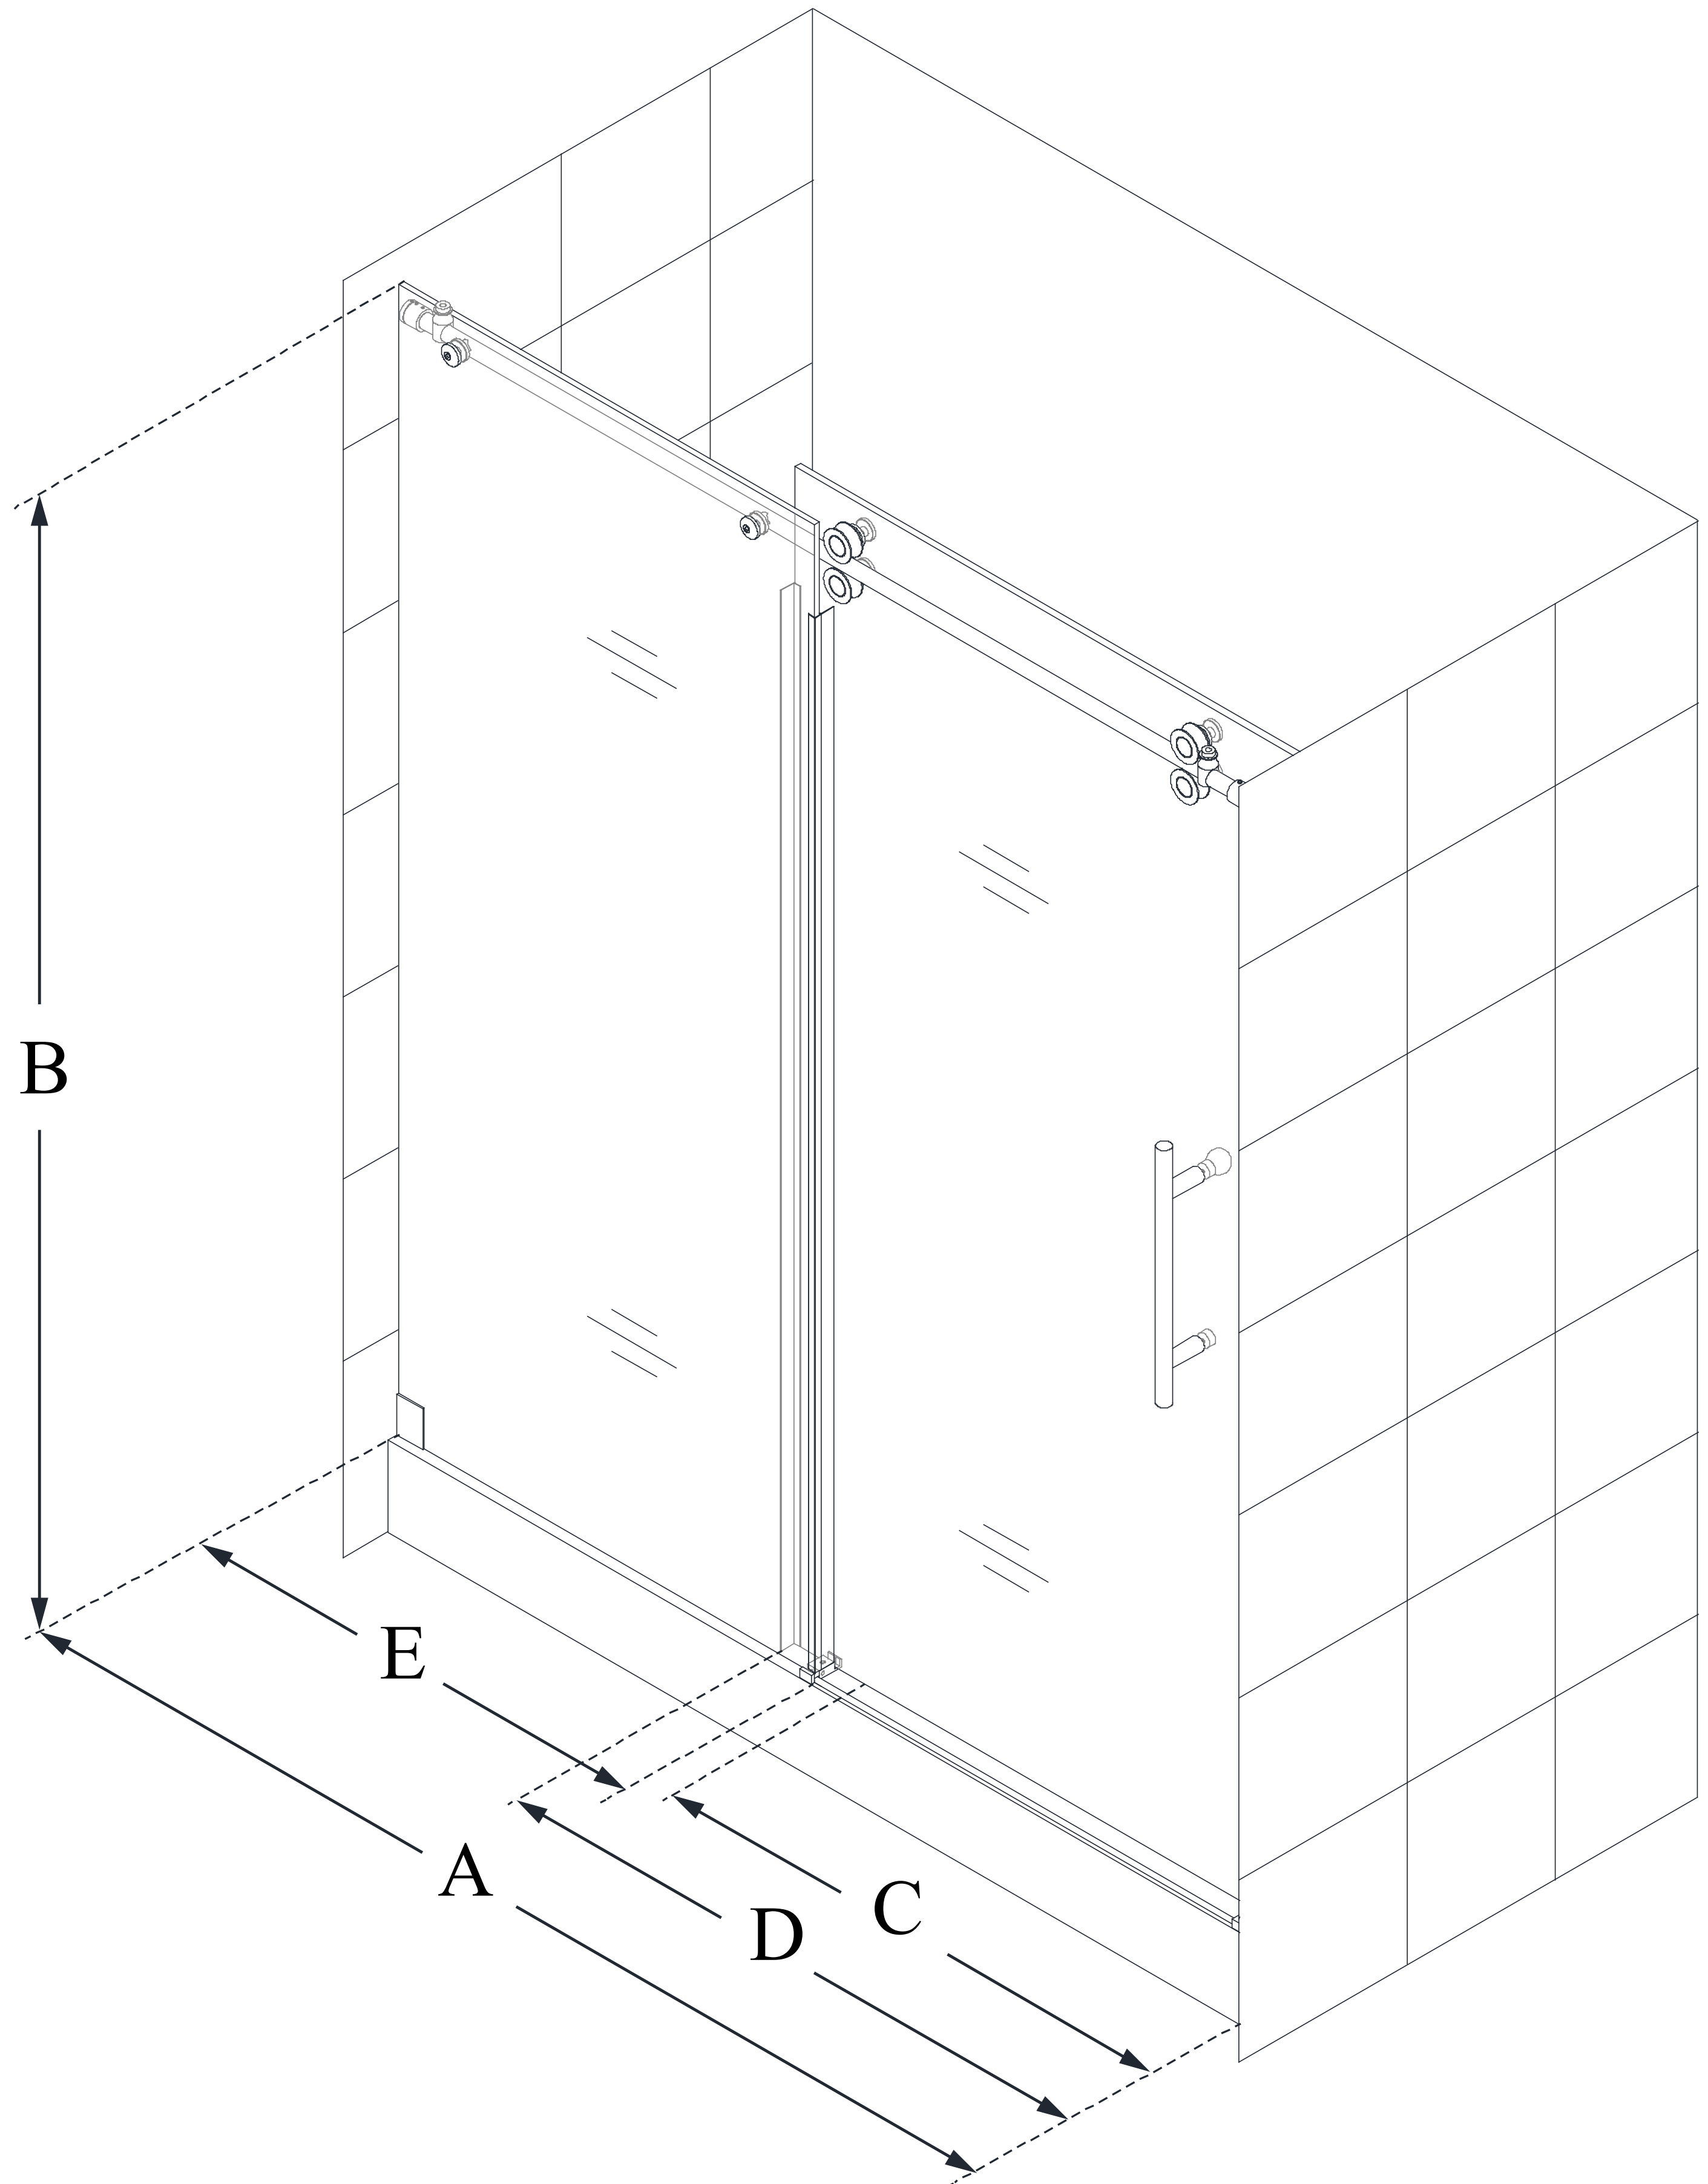

## ENIGMA-XO

DreamLine Enigma-XO 50-54 in.  
W x 76 in. H Fully Frameless Sliding  
Shower Door

**SLIDING DOOR**

### CONFIGURATION DIMENSIONS:

**A: 50 in. - 54 in.**

MODEL WIDTH

**B: 76 in.**

MODEL HEIGHT

**C: 19 in. - 23 in.**

ACCESS WIDTH

**D: 29 1/16 in.**

DOOR WIDTH

**E: 26 1/8 in.**

INLINE PANEL WIDTH

DreamLine reserves the right to update or modify the hardware or materials pictured without prior notice for the purpose of product improvement and customer satisfaction.