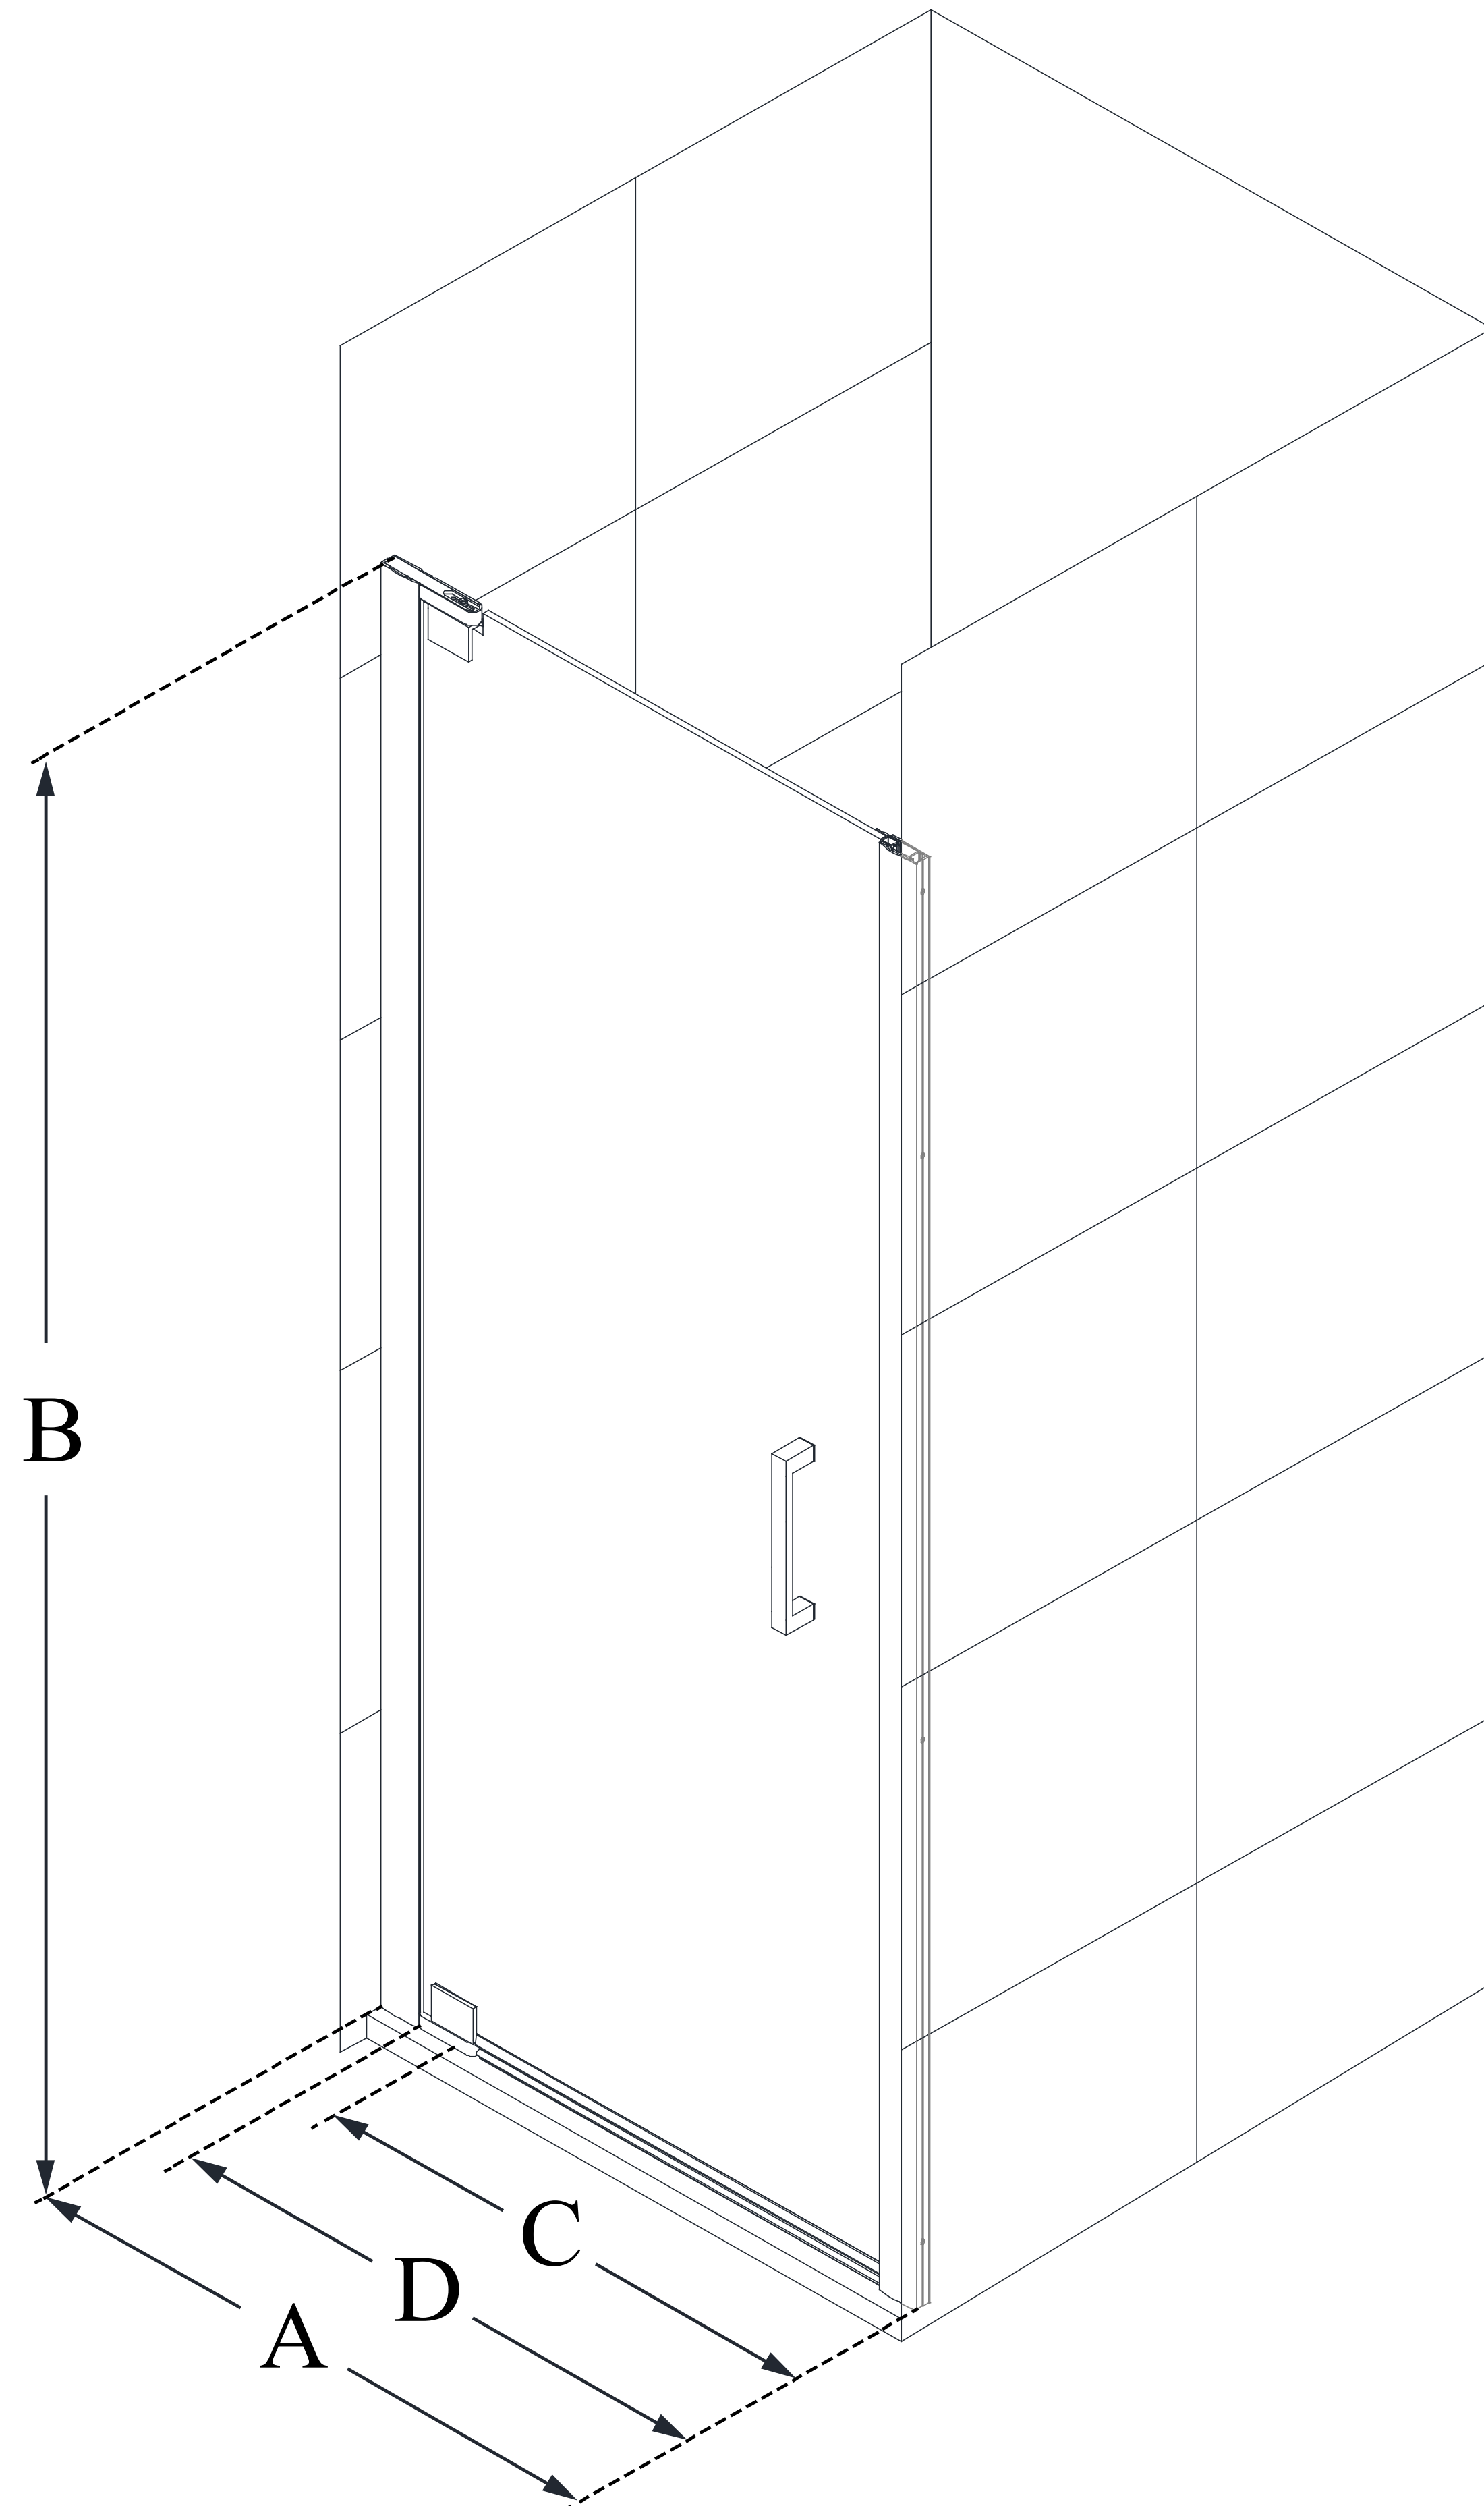

SHDR-4327000

ELEGANCE-LS

DreamLine Elegance-LS 27 - 29
in. W x 72 in. H Frameless Pivot
Shower Door

PIVOT DOOR

CONFIGURATION DIMENSIONS:

A: 27 in. - 29 in.

MODEL WIDTH

B: 72 in.

MODEL HEIGHT

C: 19 1/2 in.

ACCESS WIDTH

D: 22 1/2 in.

DOOR WIDTH

E: -

INLINE PANEL WIDTH

DreamLine reserves the right to update or modify the hardware or materials pictured without prior notice for the purpose of product improvement and customer satisfaction.