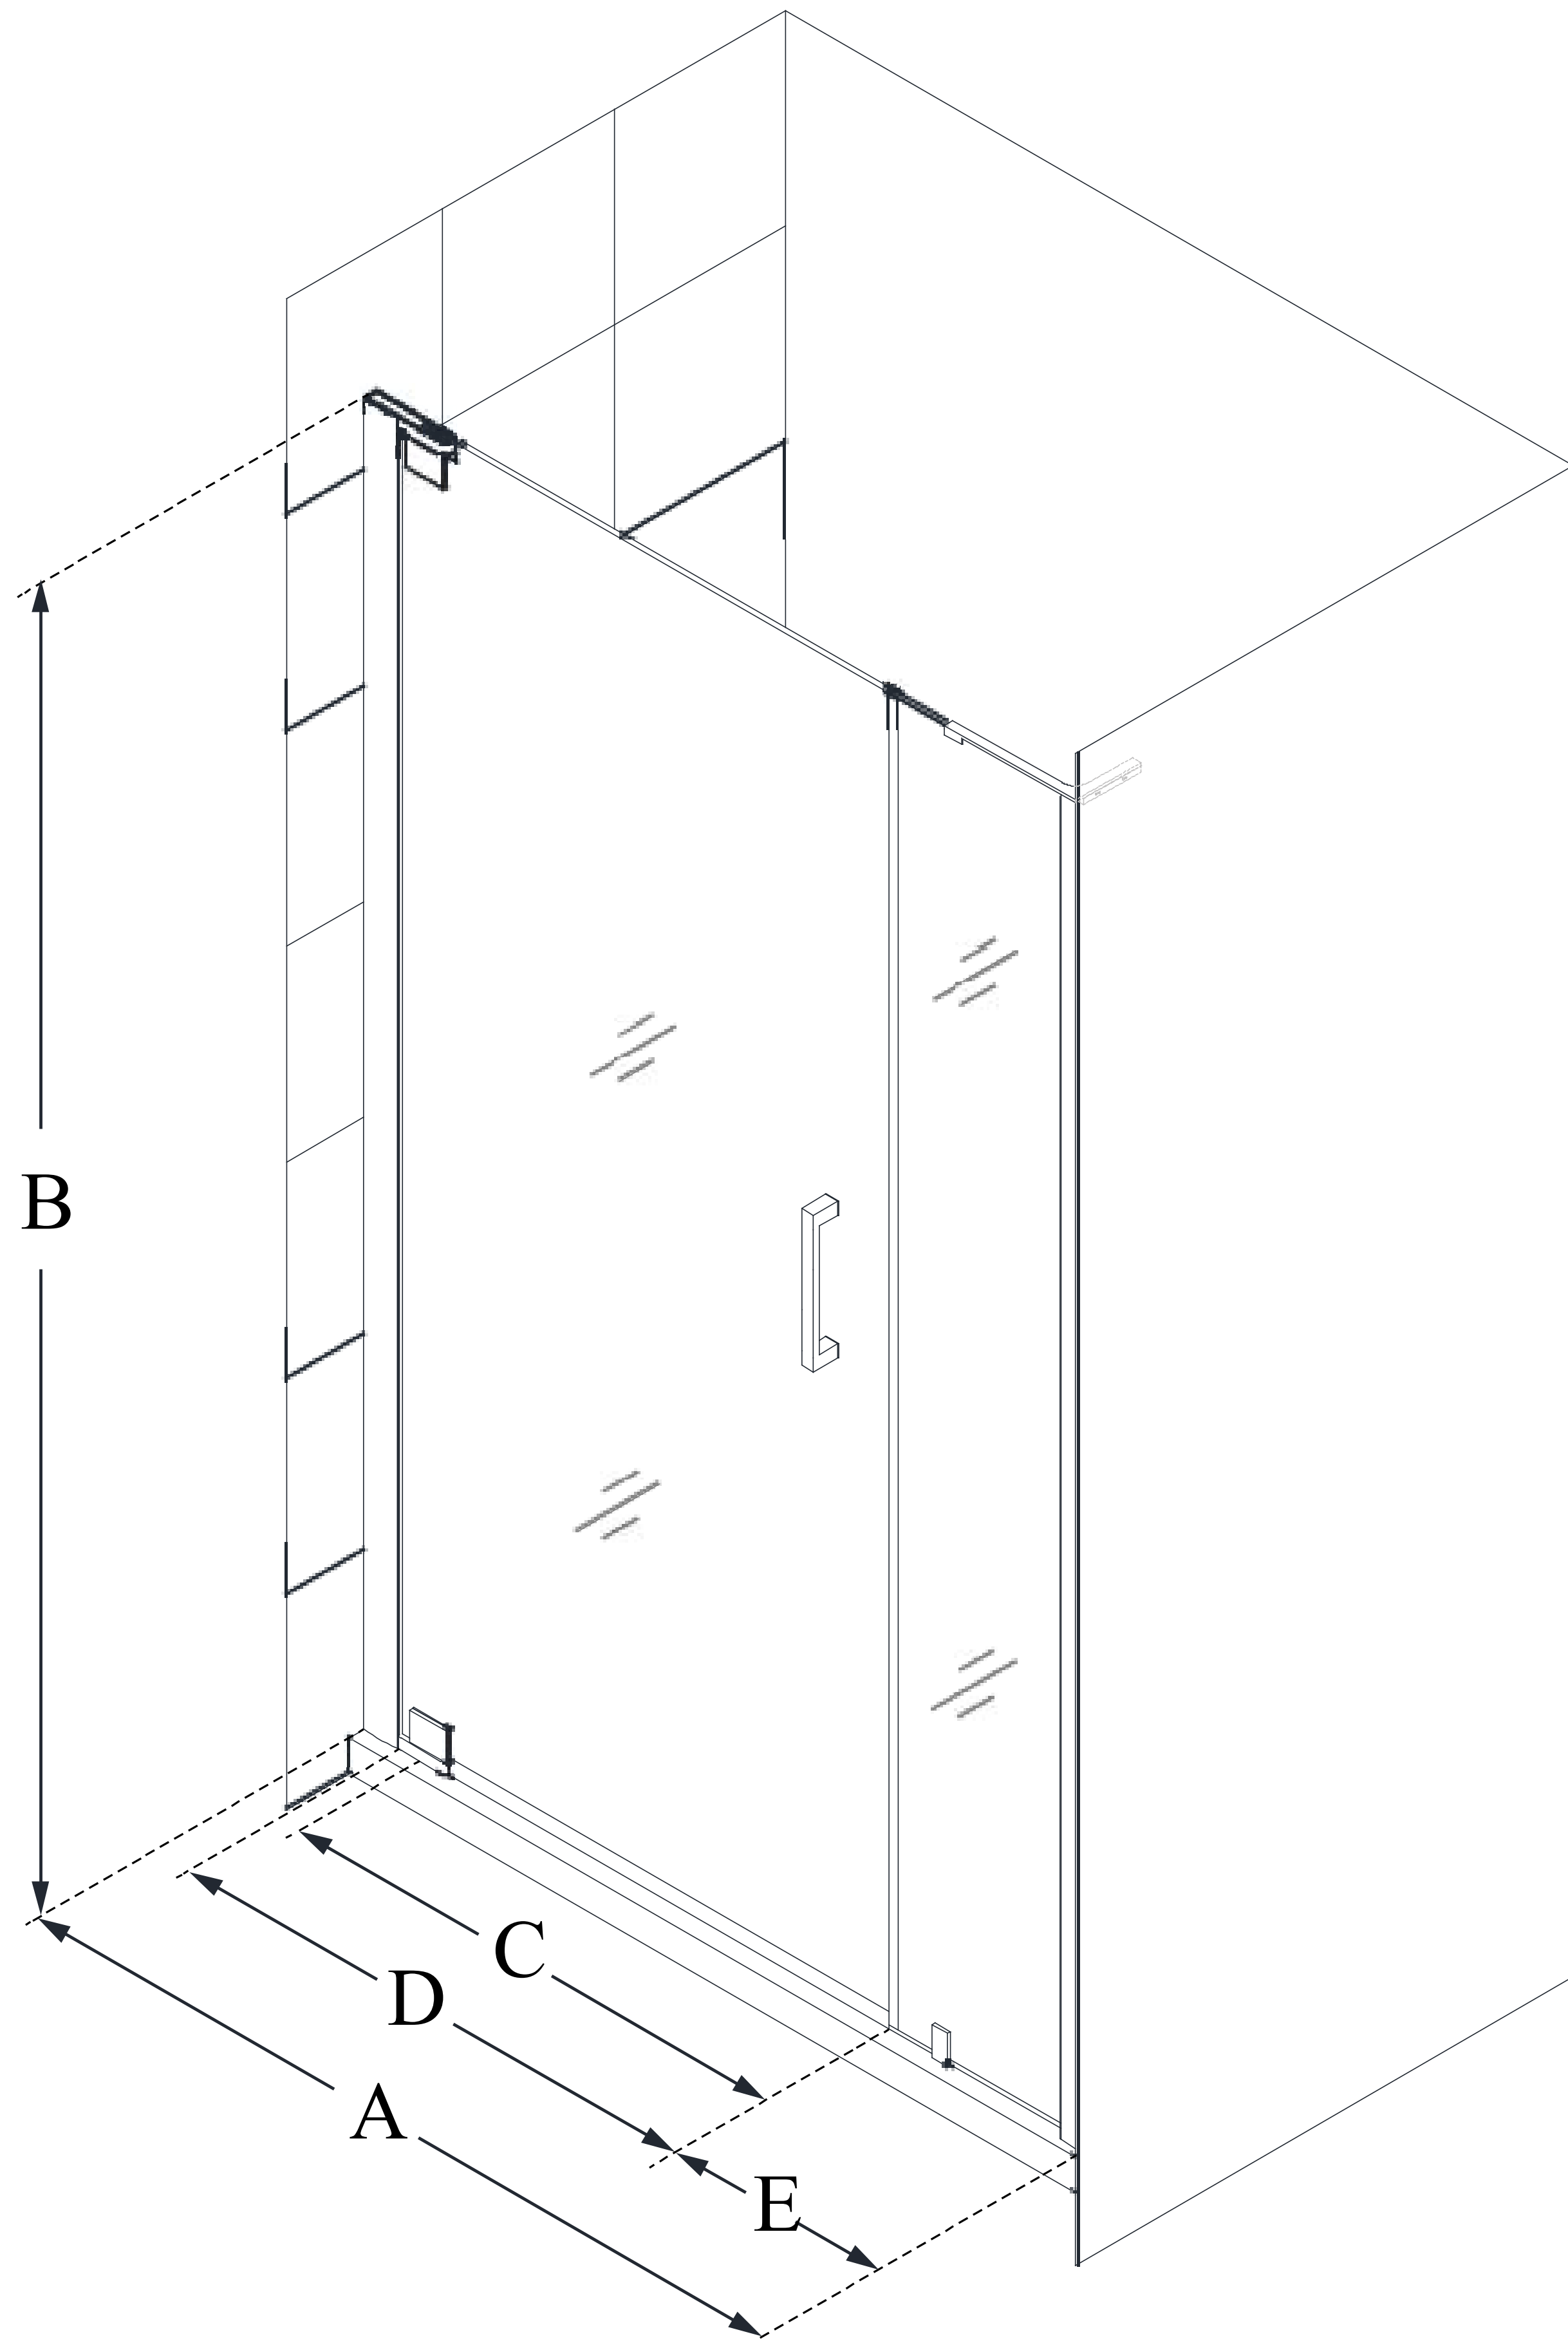

## **ELEGANCE-LS**

DreamLine Elegance-LS 40 1/2 -  
42 1/2 in. W x 72 in. H Frameless  
Pivot Shower Door

**PIVOT DOOR**

### **CONFIGURATION DIMENSIONS:**

**A: 40 1/2 in. - 42 1/2 in.**

MODEL WIDTH

**B: 72 in.**

MODEL HEIGHT

**C: 23 in.**

ACCESS WIDTH

**D: 26 in.**

DOOR WIDTH

**E: 12 in.**

INLINE PANEL WIDTH

DreamLine reserves the right to update or modify the hardware or materials pictured without prior notice for the purpose of product improvement and customer satisfaction.