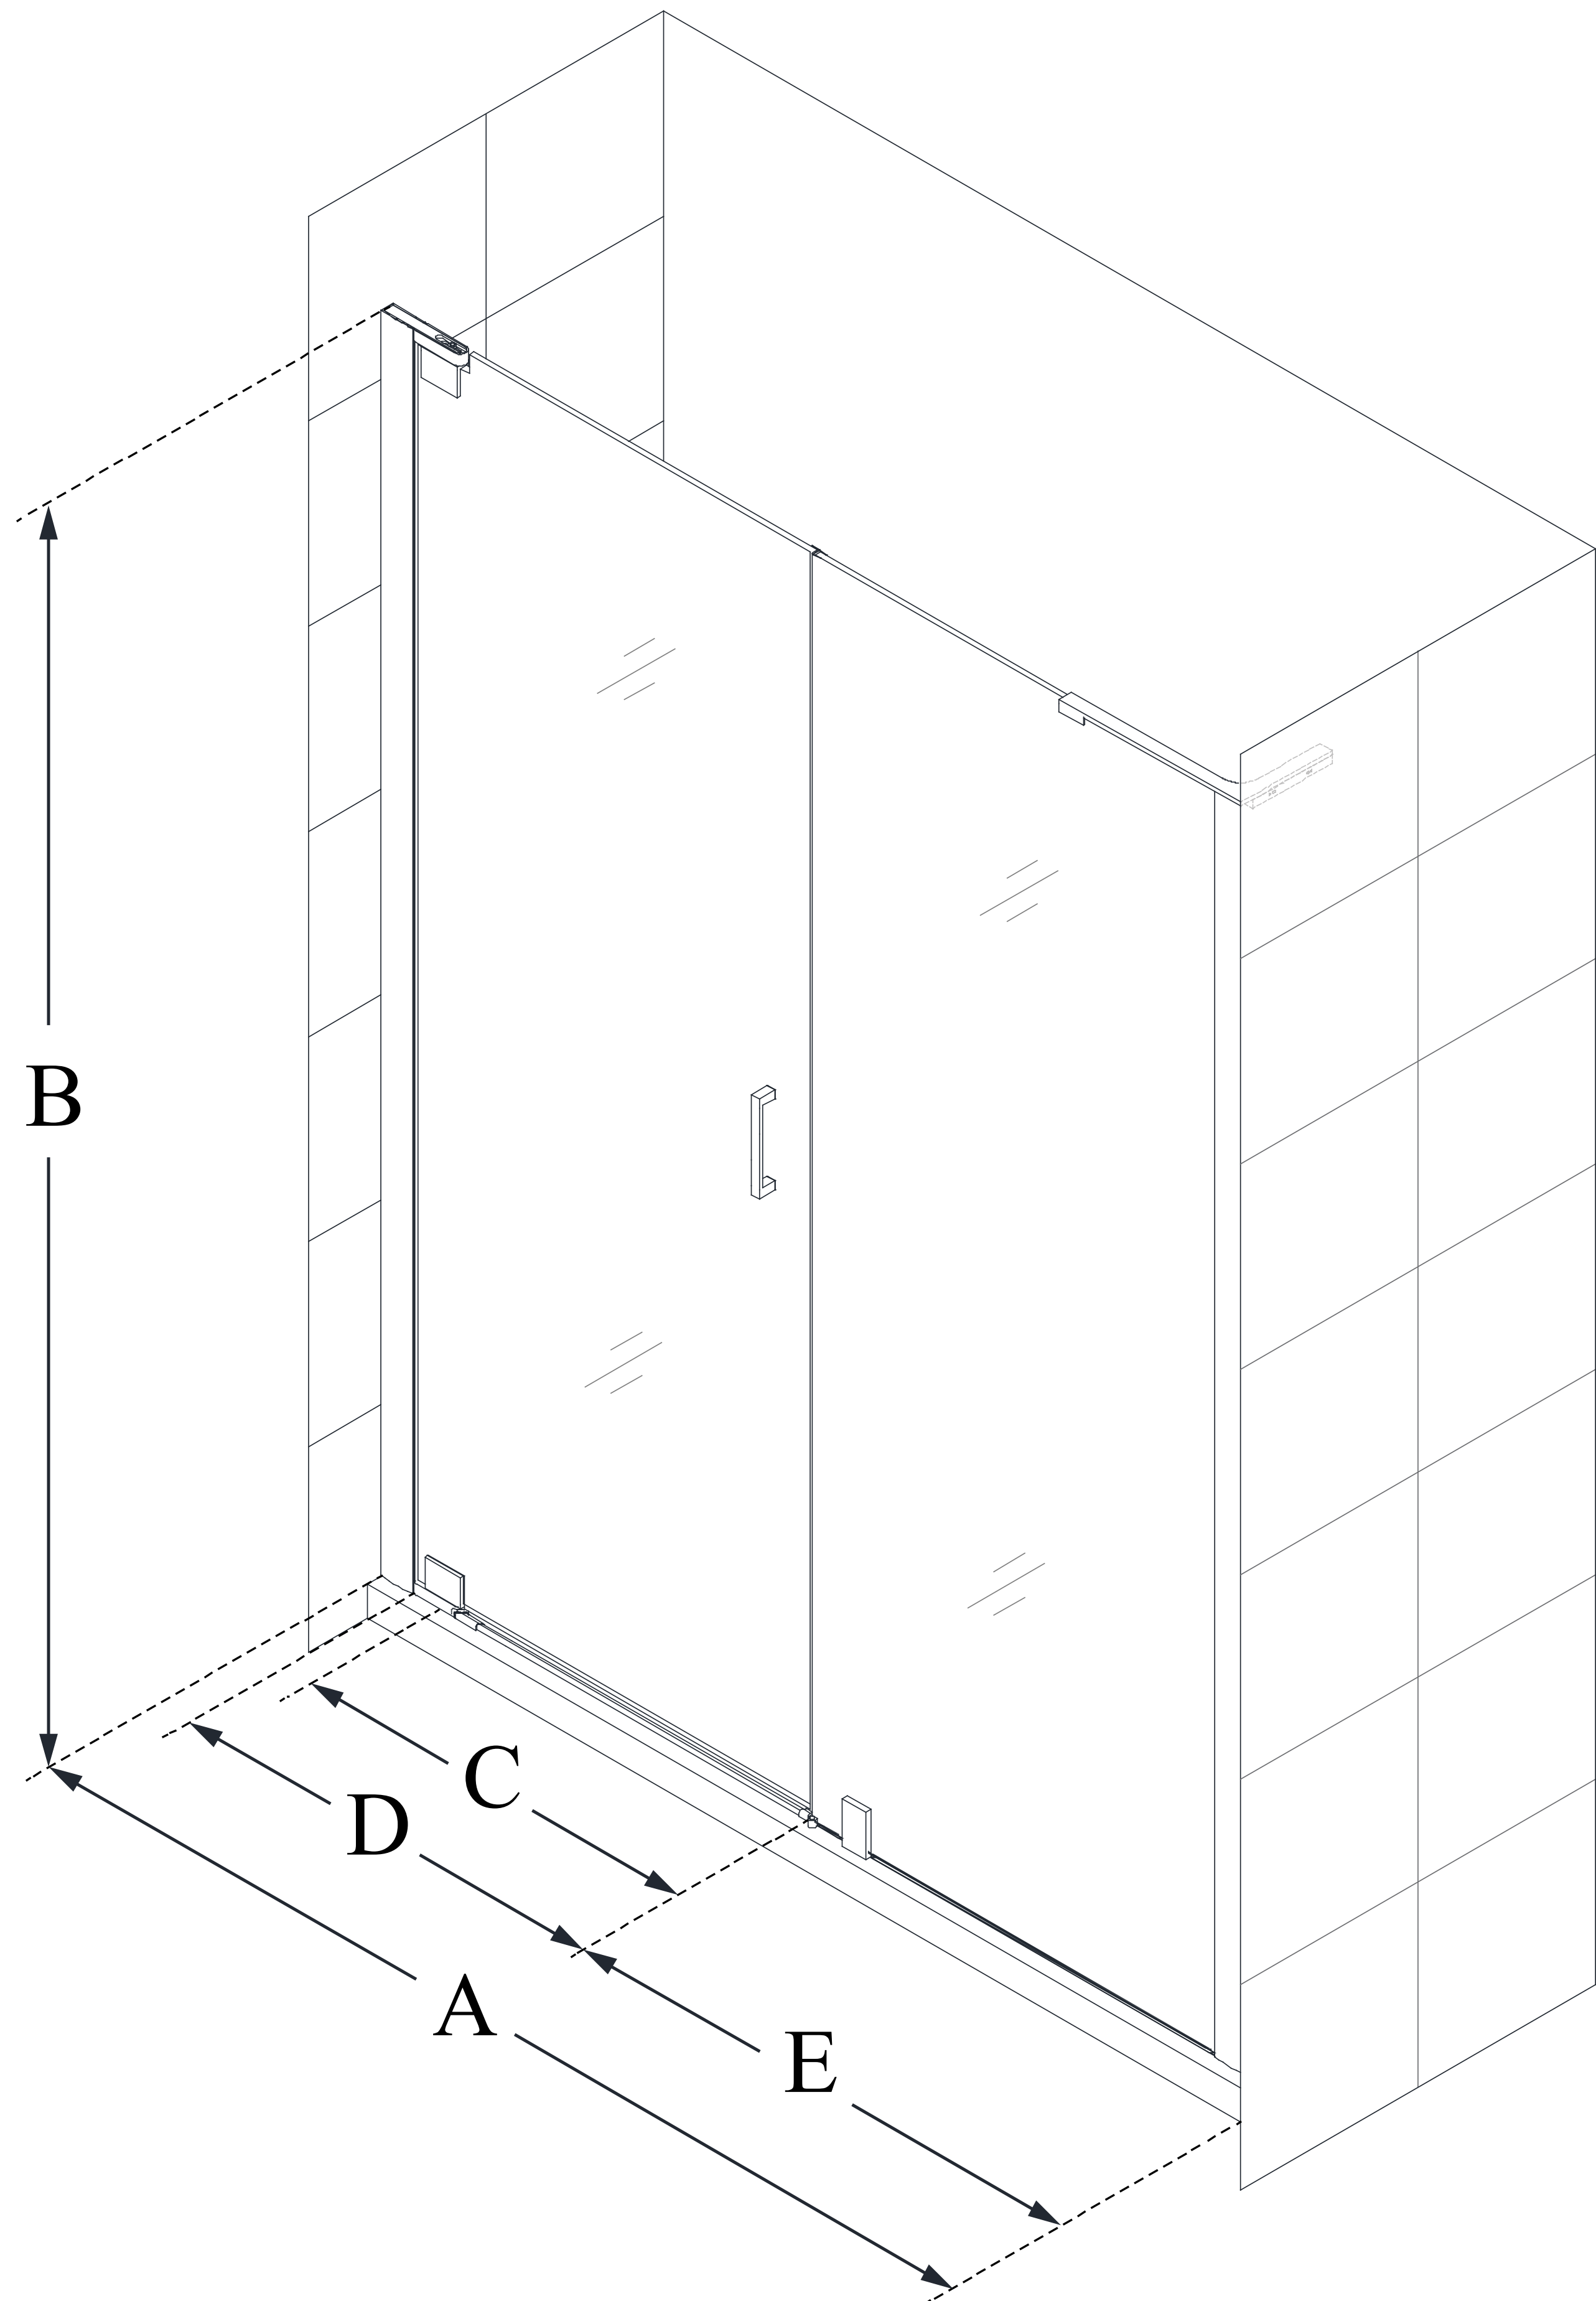

SHDR-4335300

ELEGANCE-LS

DreamLine Elegance-LS 63 3/4 -
65 3/4 in. W x 72 in. H Frameless
Pivot Shower Door

PIVOT DOOR

CONFIGURATION DIMENSIONS:

A: 63 3/4 in. - 65 3/4 in.
MODEL WIDTH

B: 72 in.
MODEL HEIGHT

C: 28 1/4 in.
ACCESS WIDTH

D: 31 1/4 in.
DOOR WIDTH

E: 30 in.
INLINE PANEL WIDTH

DreamLine reserves the right to update or modify the hardware or materials pictured without prior notice for the purpose of product improvement and customer satisfaction.