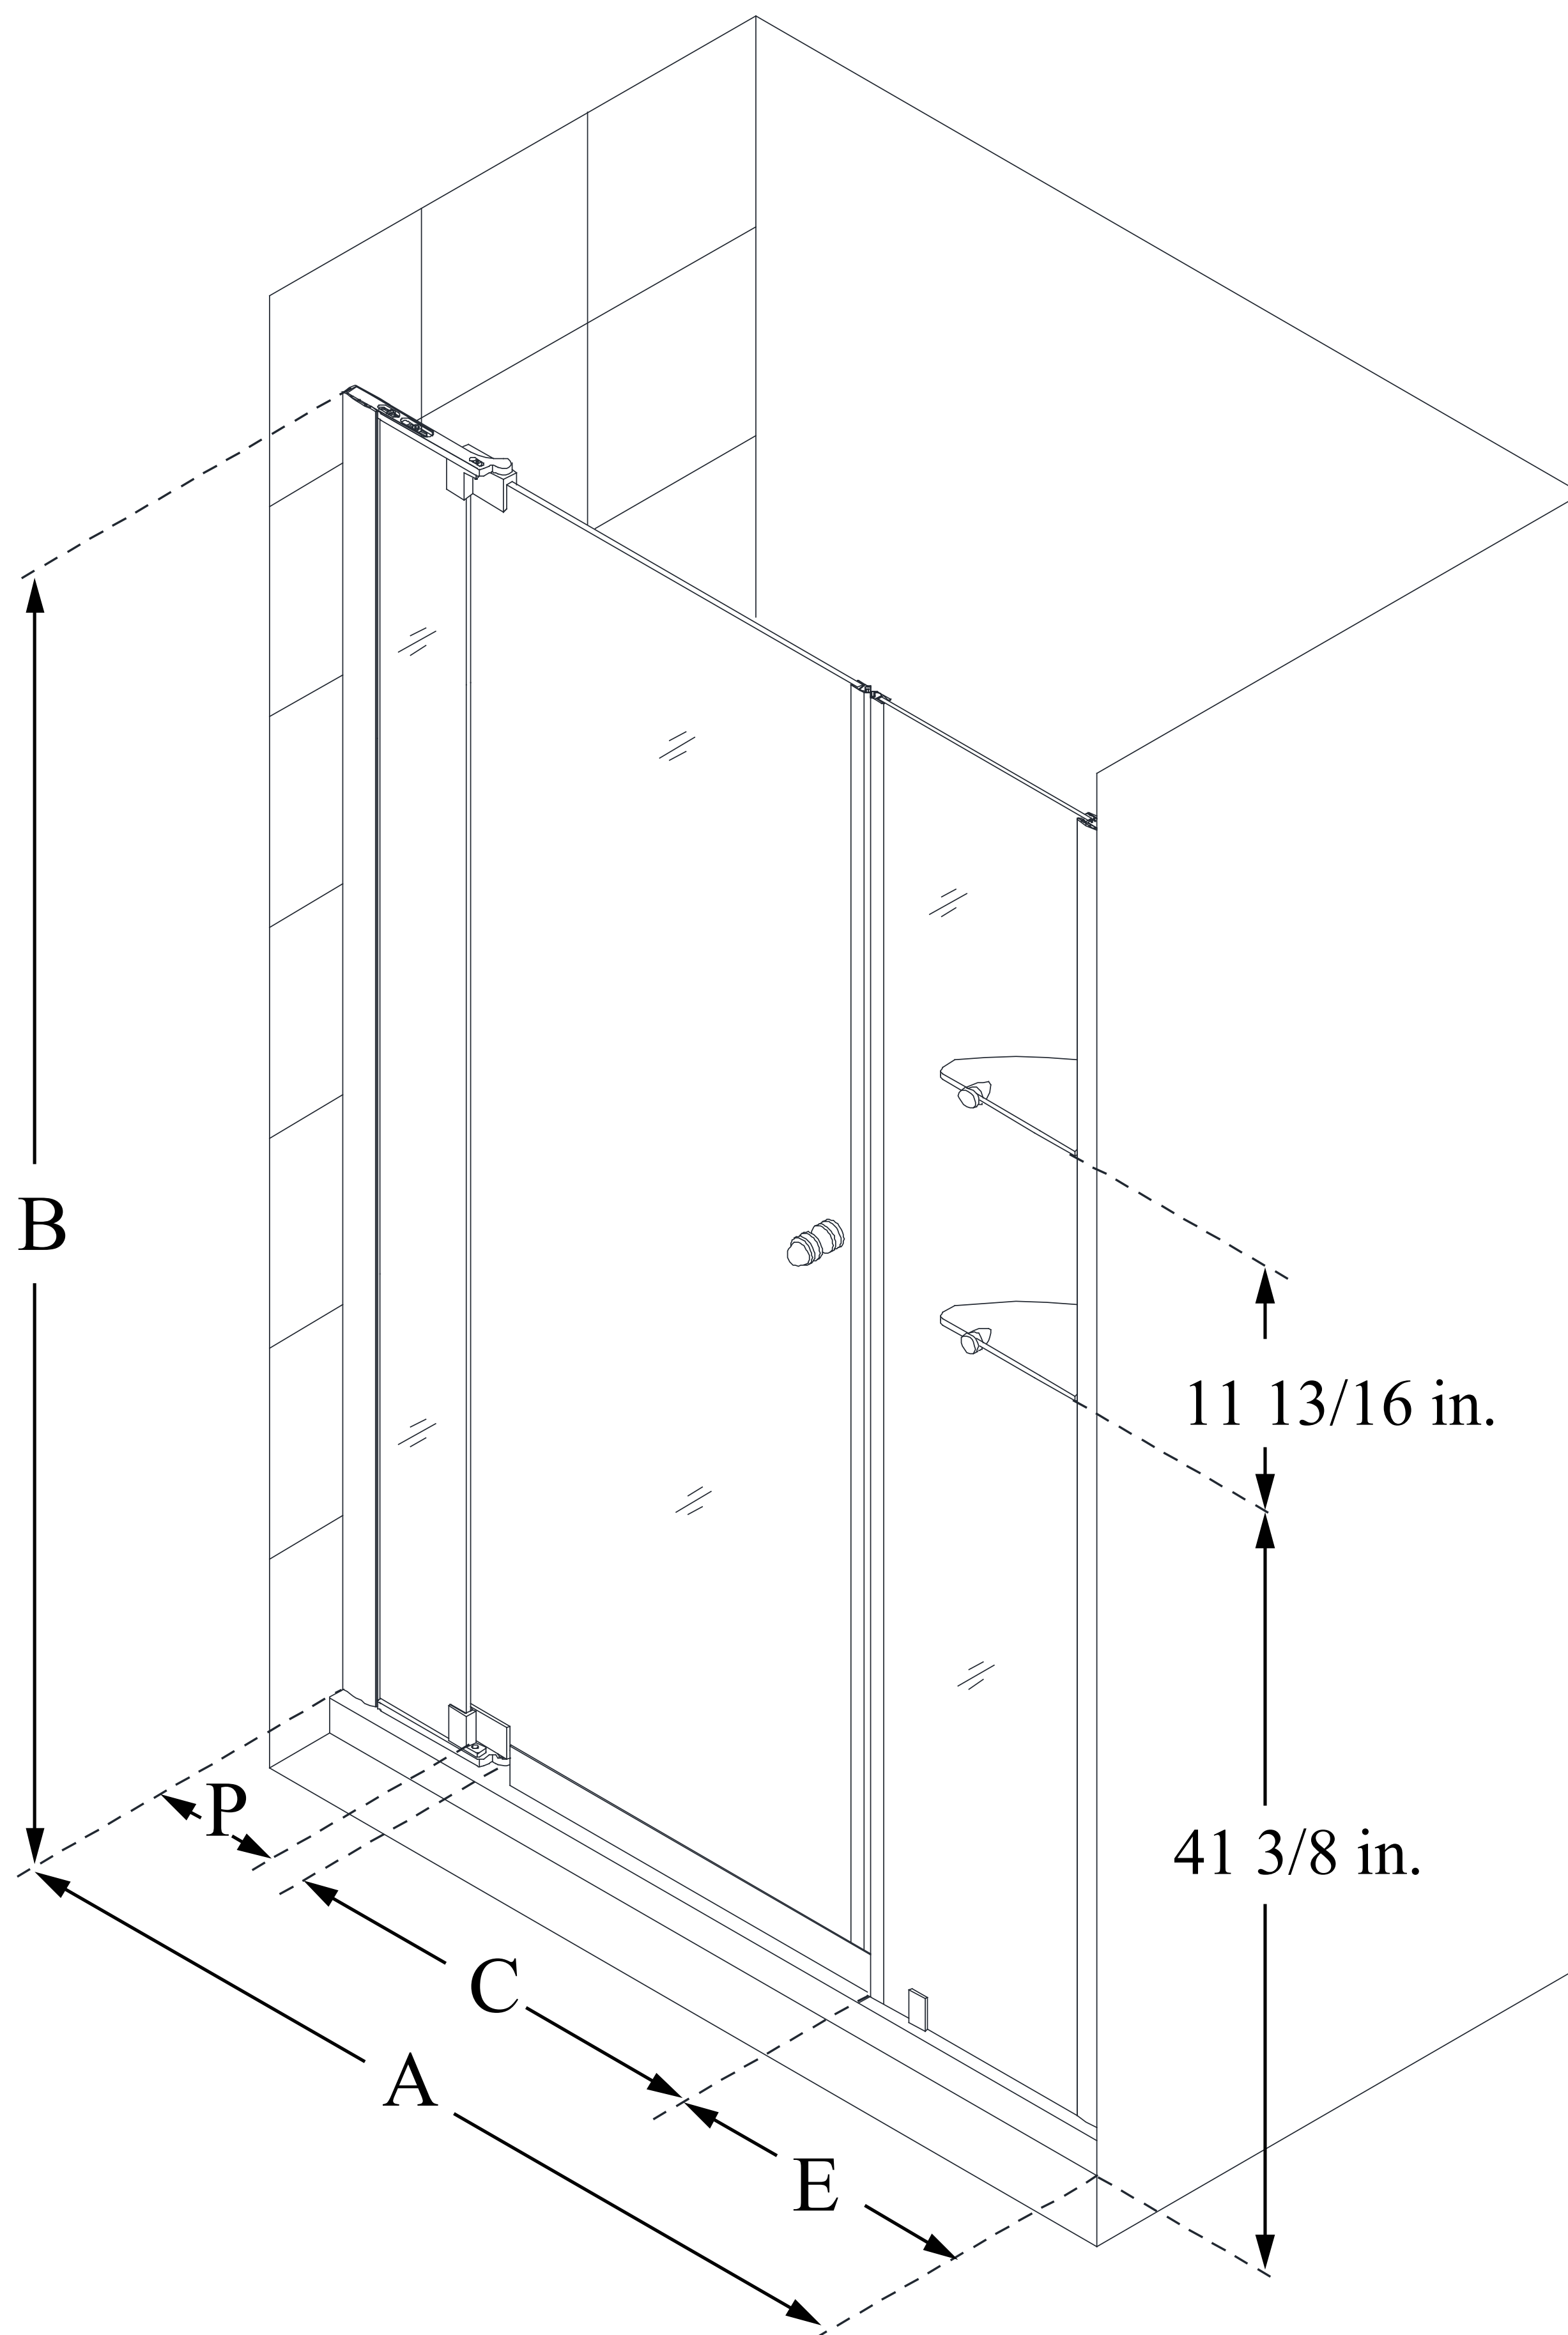

**SHDR-4248728**

**ALLURE**

DreamLine Allure 48-49 in. W x 73 in. H Frameless Pivot Shower Door

**PIVOT DOOR**

**CONFIGURATION  
DIMENSIONS:**

**A: 48 - 49 in.**

MODEL WIDTH

**B: 73 in.**

MODEL HEIGHT

**C: 24 3/4 - 30 3/4 in.**

ACCESS WIDTH

**D: 32 1/4 in.**

DOOR WIDTH

**E: 12 in.**

INLINE PANEL WIDTH

**P: 7 5/8 in.**

PIVOT PANEL WIDTH

DreamLine reserves the right to update or modify the hardware or materials pictured without prior notice for the purpose of product improvement and customer satisfaction.