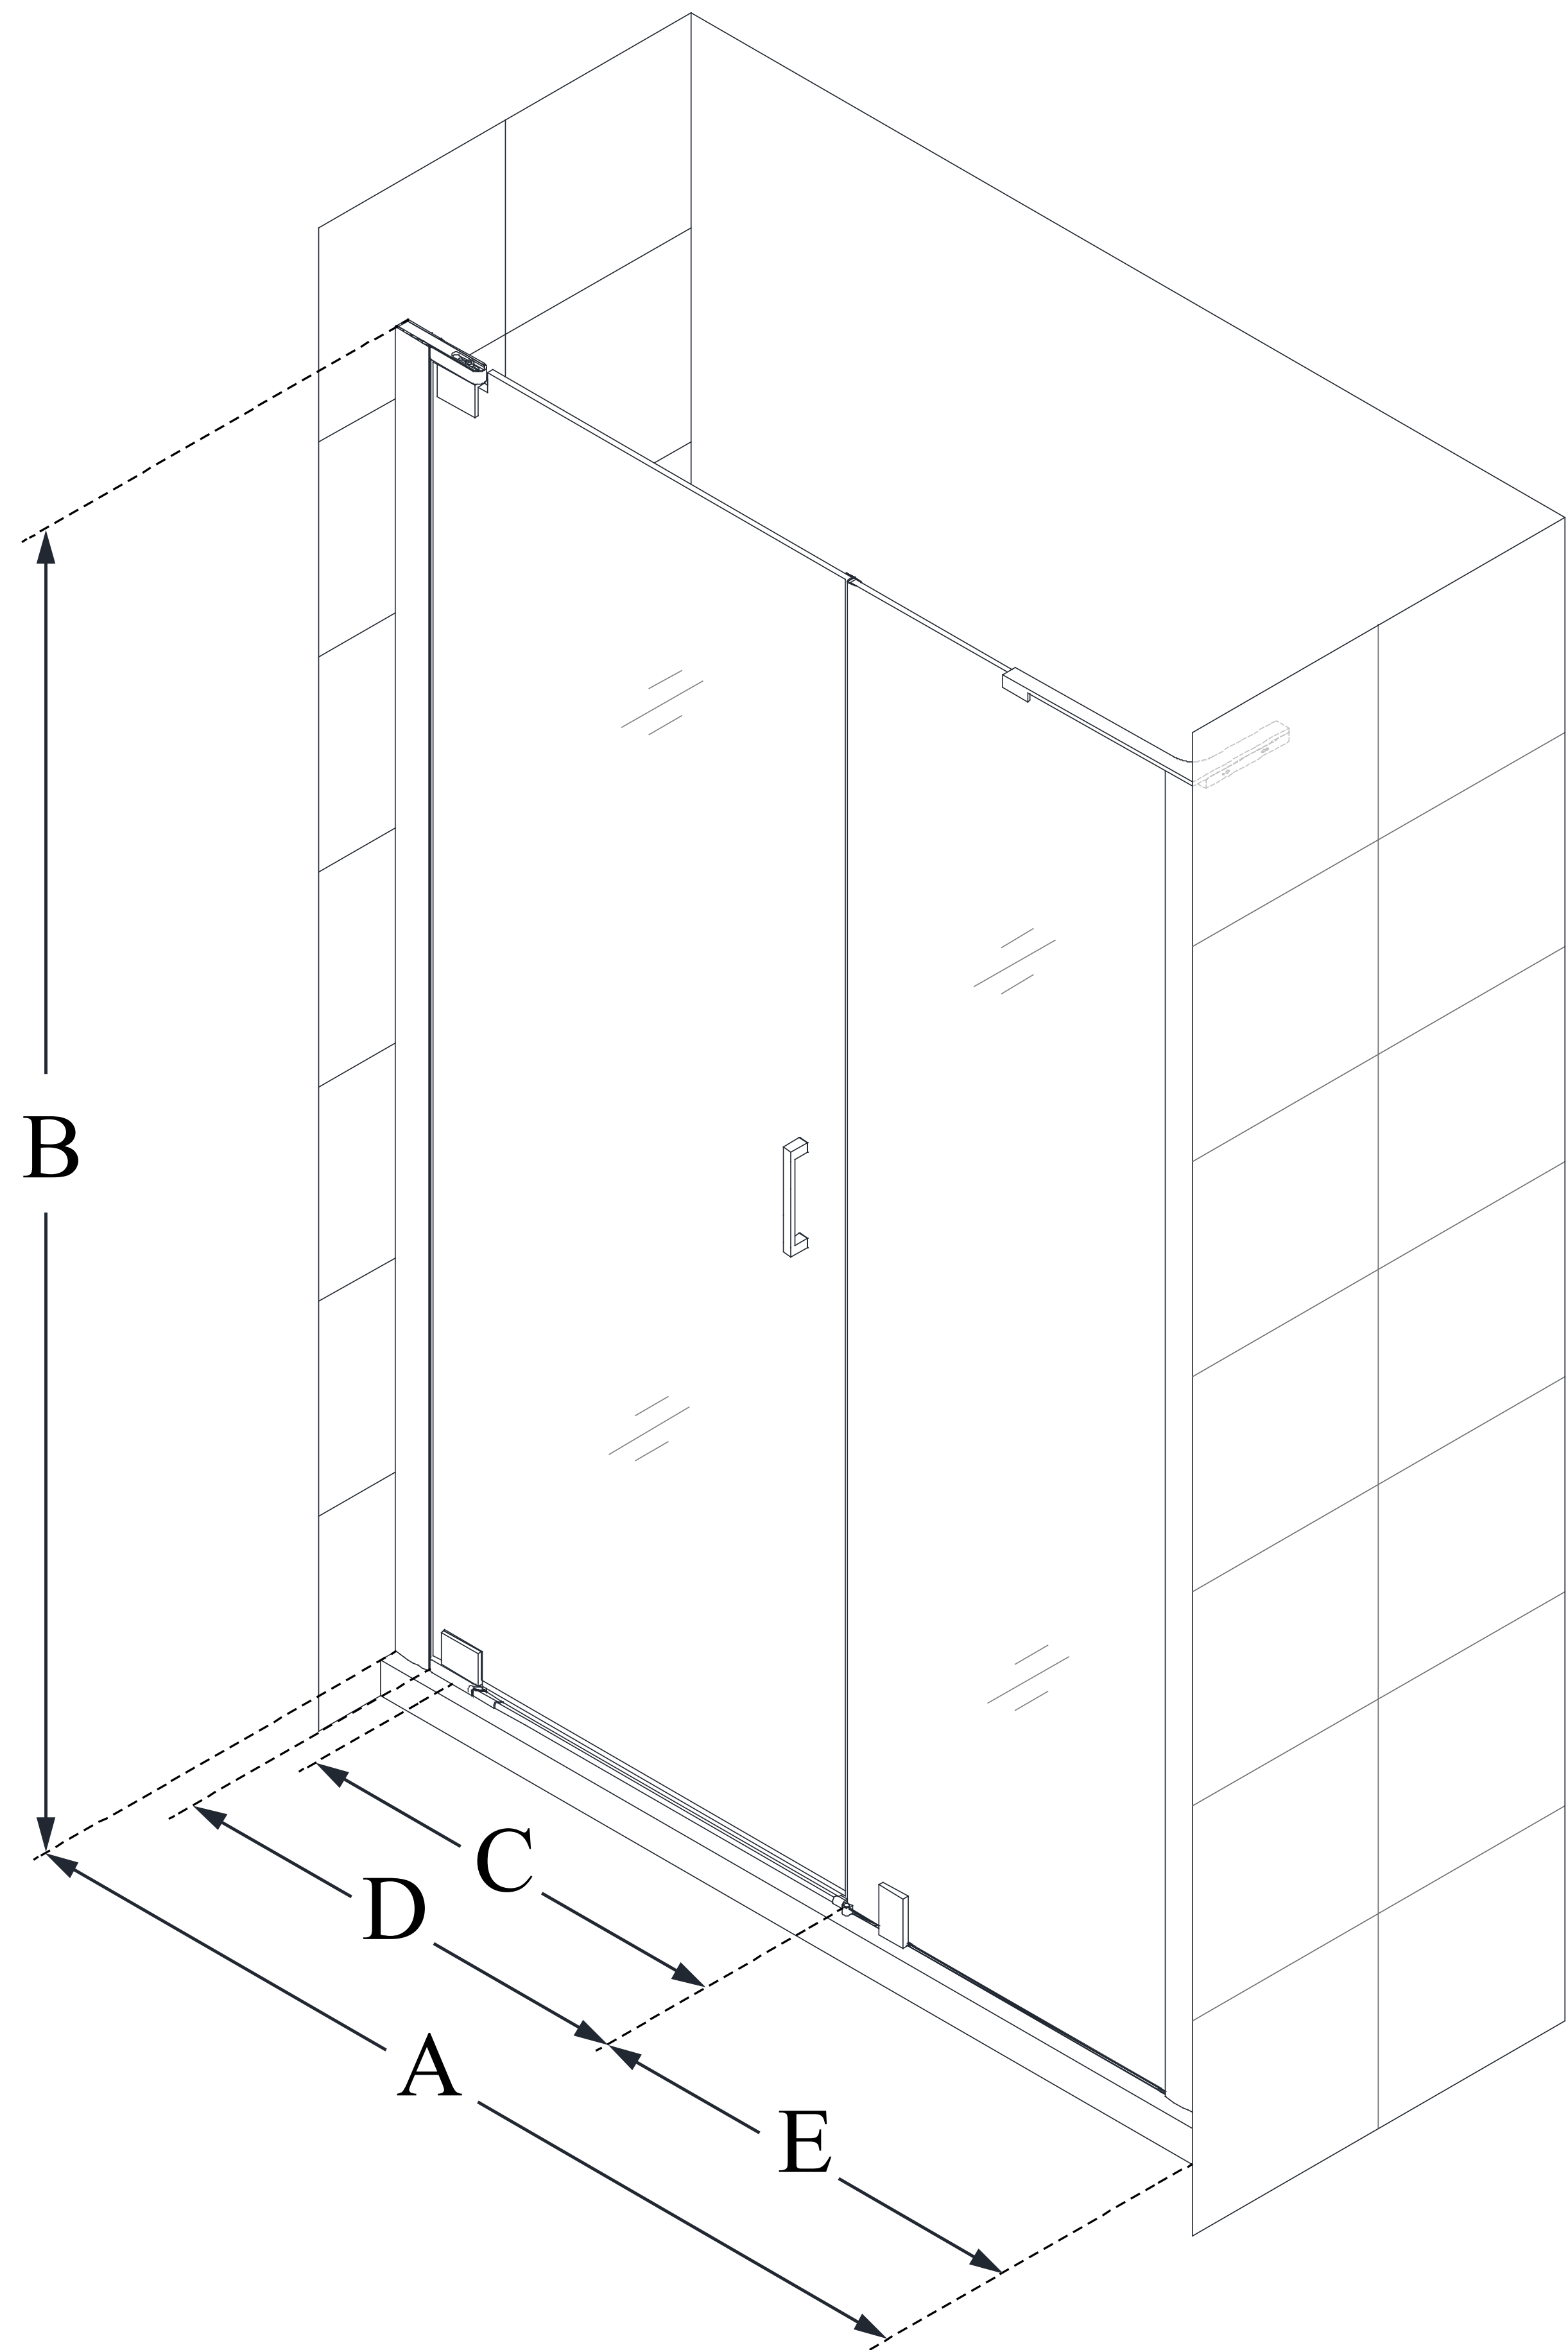

## **ELEGANCE-LS**

DreamLine Elegance-LS 51 3/4 -  
53 3/4 in. W x 72 in. H Frameless  
Pivot Shower Door

**PIVOT DOOR**

### **CONFIGURATION DIMENSIONS:**

**A: 51 3/4 in. - 53 3/4 in.**

MODEL WIDTH

**B: 72 in.**

MODEL HEIGHT

**C: 28 1/4 in.**

ACCESS WIDTH

**D: 31 1/4 in.**

DOOR WIDTH

**E: 18 in.**

INLINE PANEL WIDTH

DreamLine reserves the right to update or modify the hardware or materials pictured without prior notice for the purpose of product improvement and customer satisfaction.