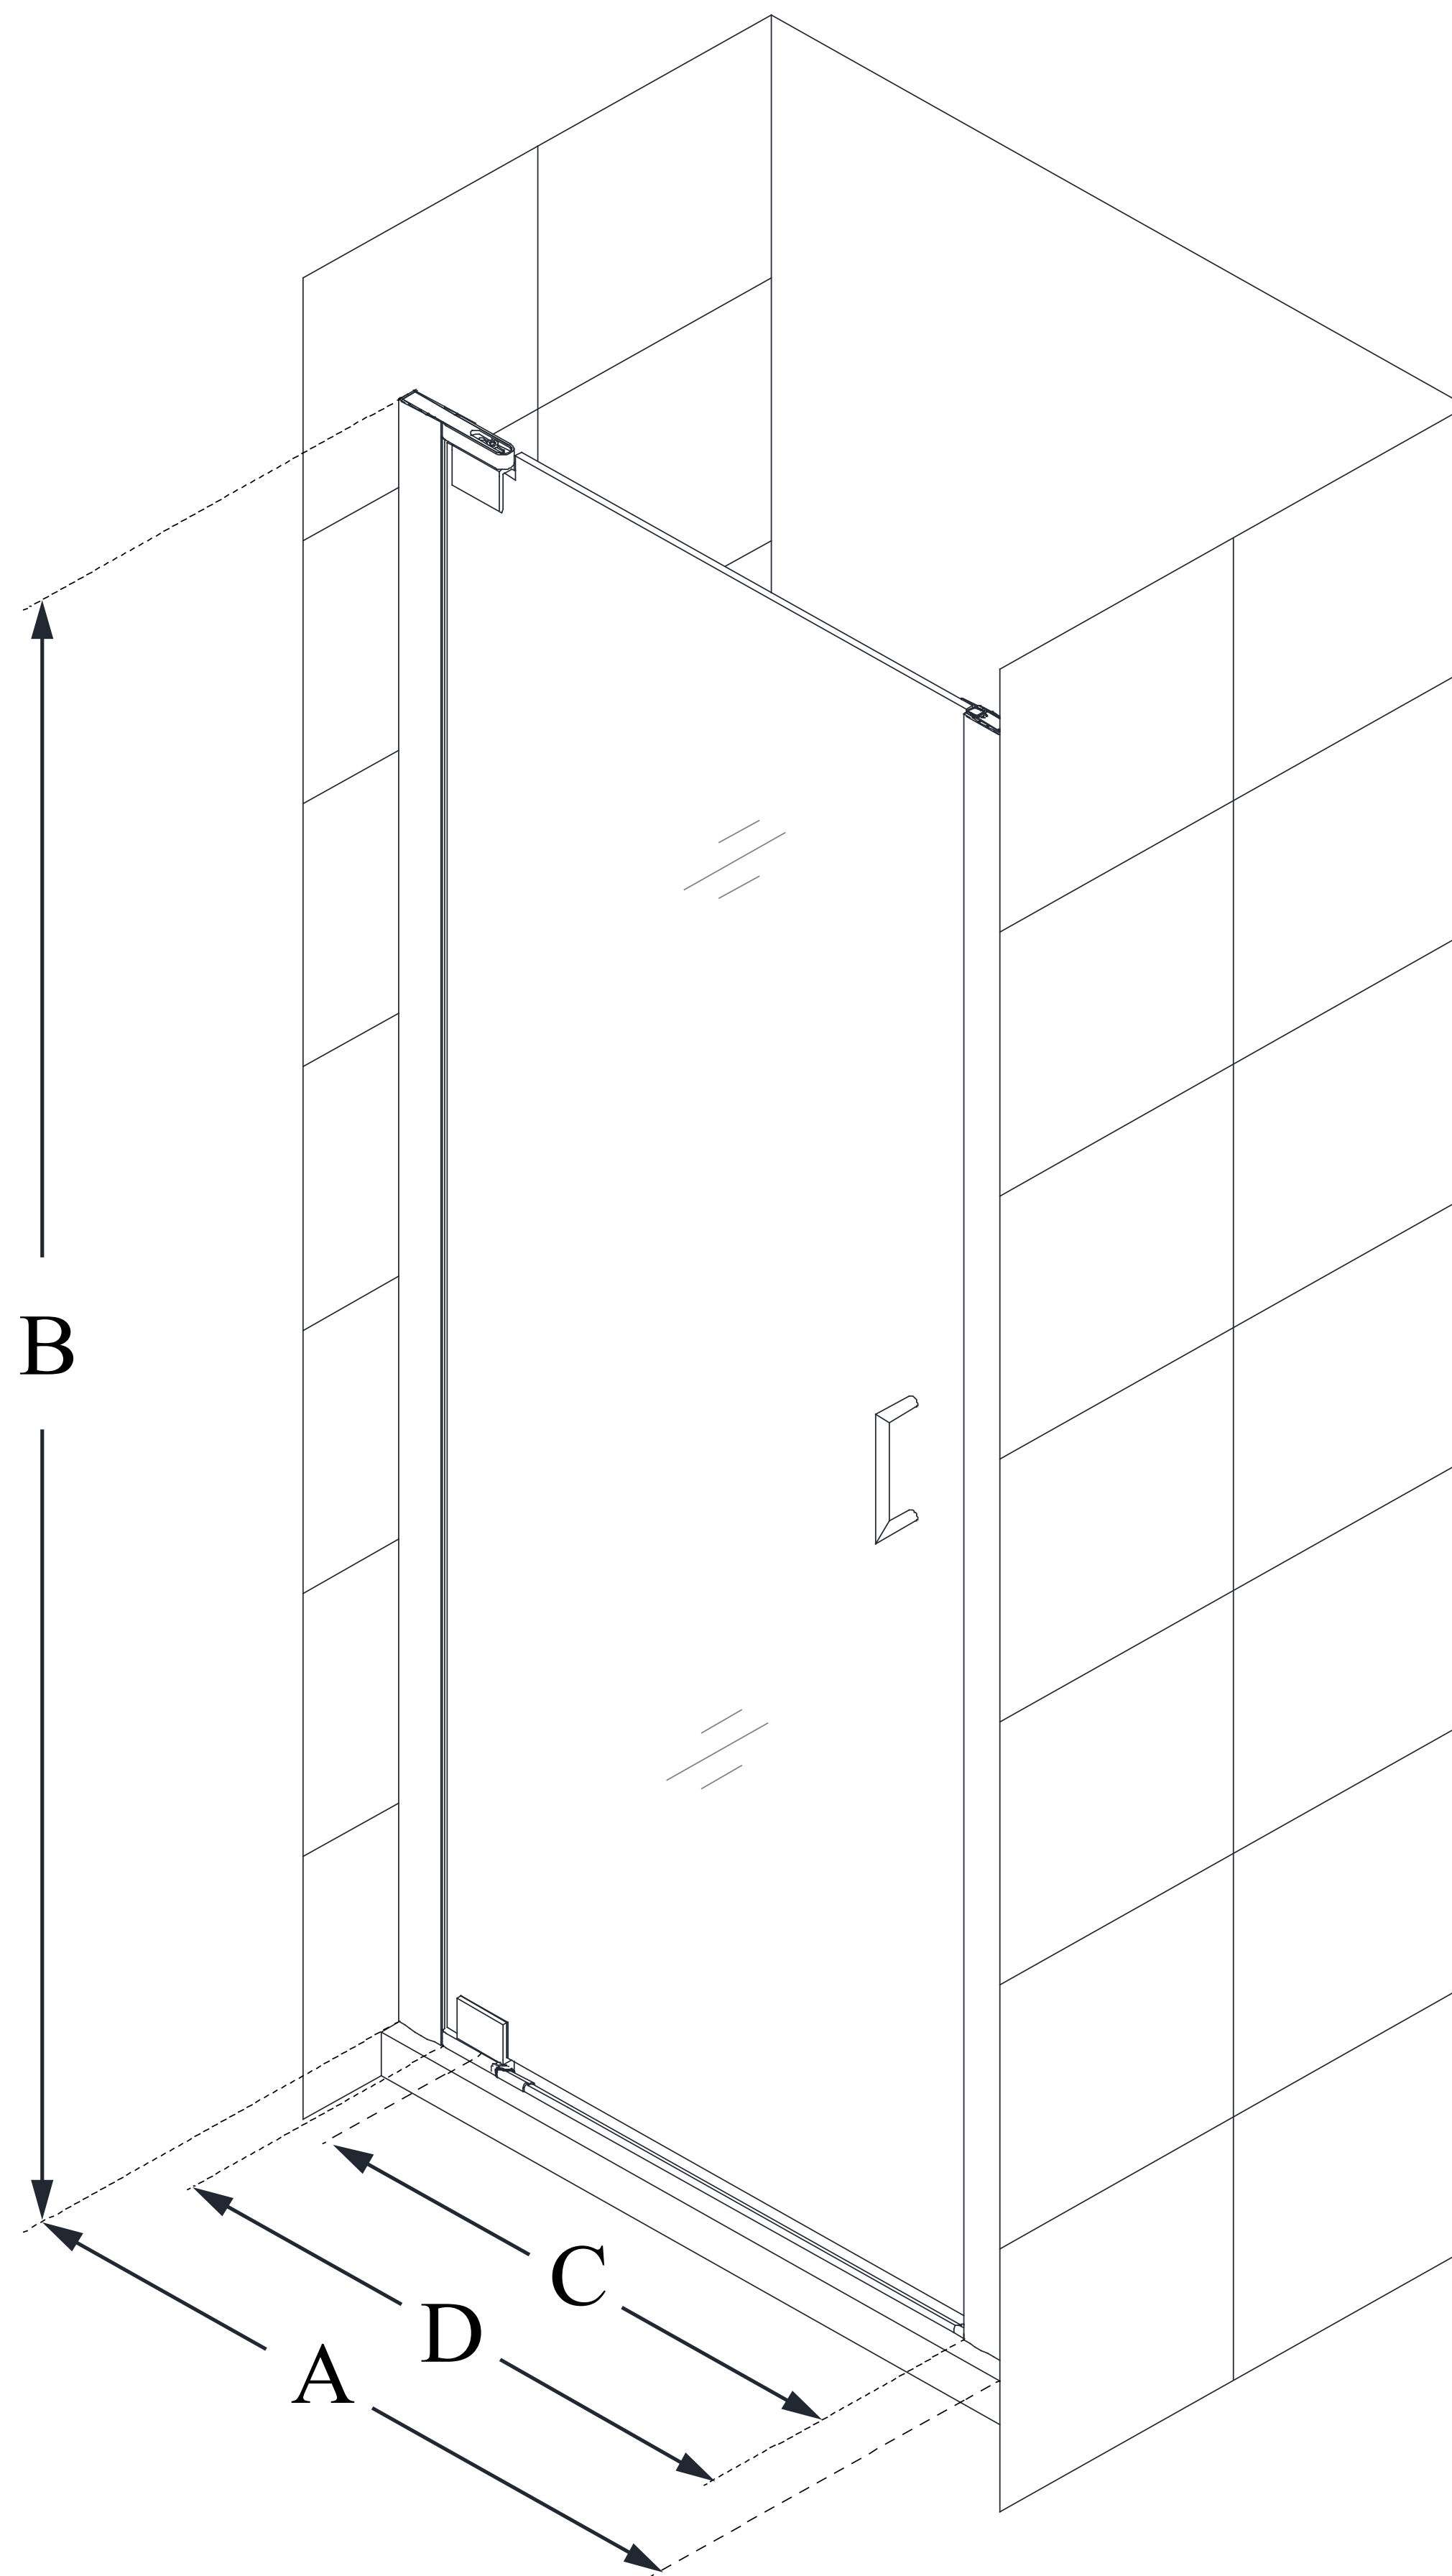

SHDR-4130720

ELEGANCE

DreamLine Elegance 30 1/2 - 32 1/2 in. W x 72 in. H Frameless Pivot Shower Door

PIVOT DOOR

CONFIGURATION DIMENSIONS:

A: 30 1/2 - 32 1/2 in.

MODEL WIDTH

B: 72 in.

MODEL HEIGHT

C: 23 in.

ACCESS WIDTH

D: 26 in.

DOOR WIDTH

E: -

INLINE PANEL WIDTH

DreamLine reserves the right to update or modify the hardware or materials pictured without prior notice for the purpose of product improvement and customer satisfaction.