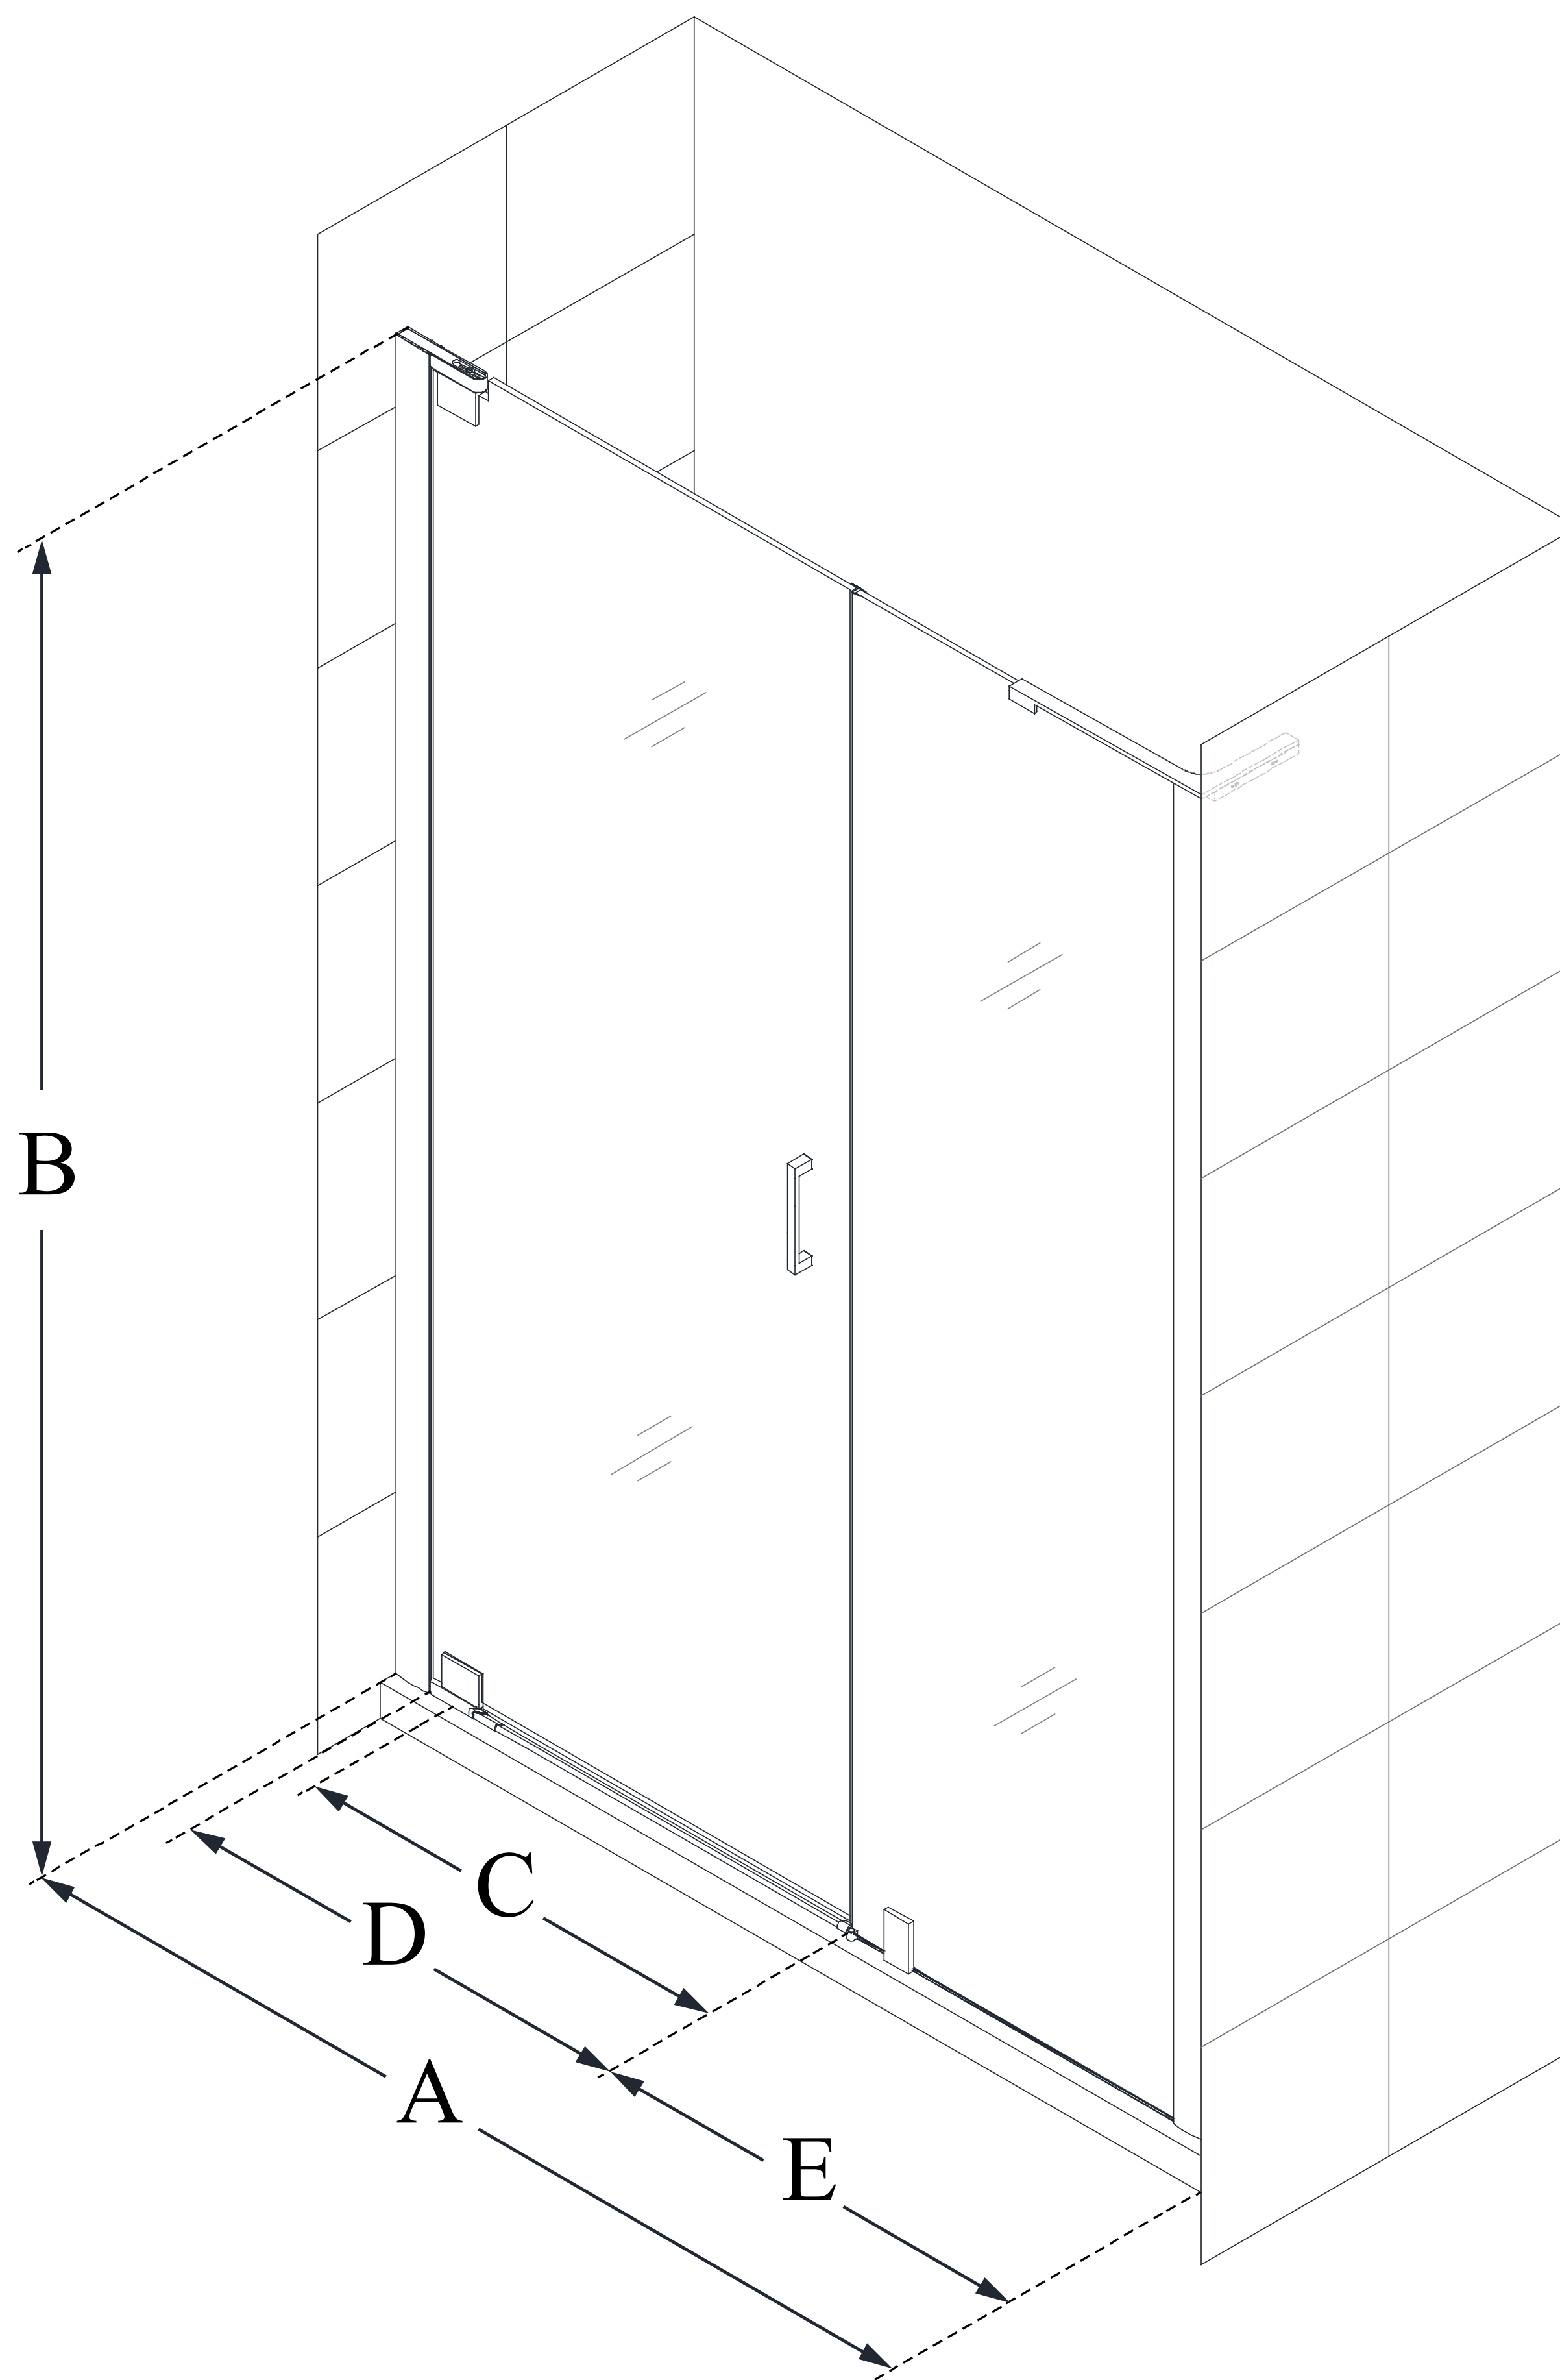

SHDR-4334180

ELEGANCE-LS

DreamLine Elegance-LS 50 - 52
in. W x 72 in. H Frameless Pivot
Shower Door

PIVOT DOOR

CONFIGURATION DIMENSIONS:

A: 50 in. - 52 in.

MODEL WIDTH

B: 72 in.

MODEL HEIGHT

C: 26 1/2 in.

ACCESS WIDTH

D: 29 1/2 in.

DOOR WIDTH

E: 18 in.

INLINE PANEL WIDTH

DreamLine reserves the right to update or modify the hardware or materials pictured without prior notice for the purpose of product improvement and customer satisfaction.