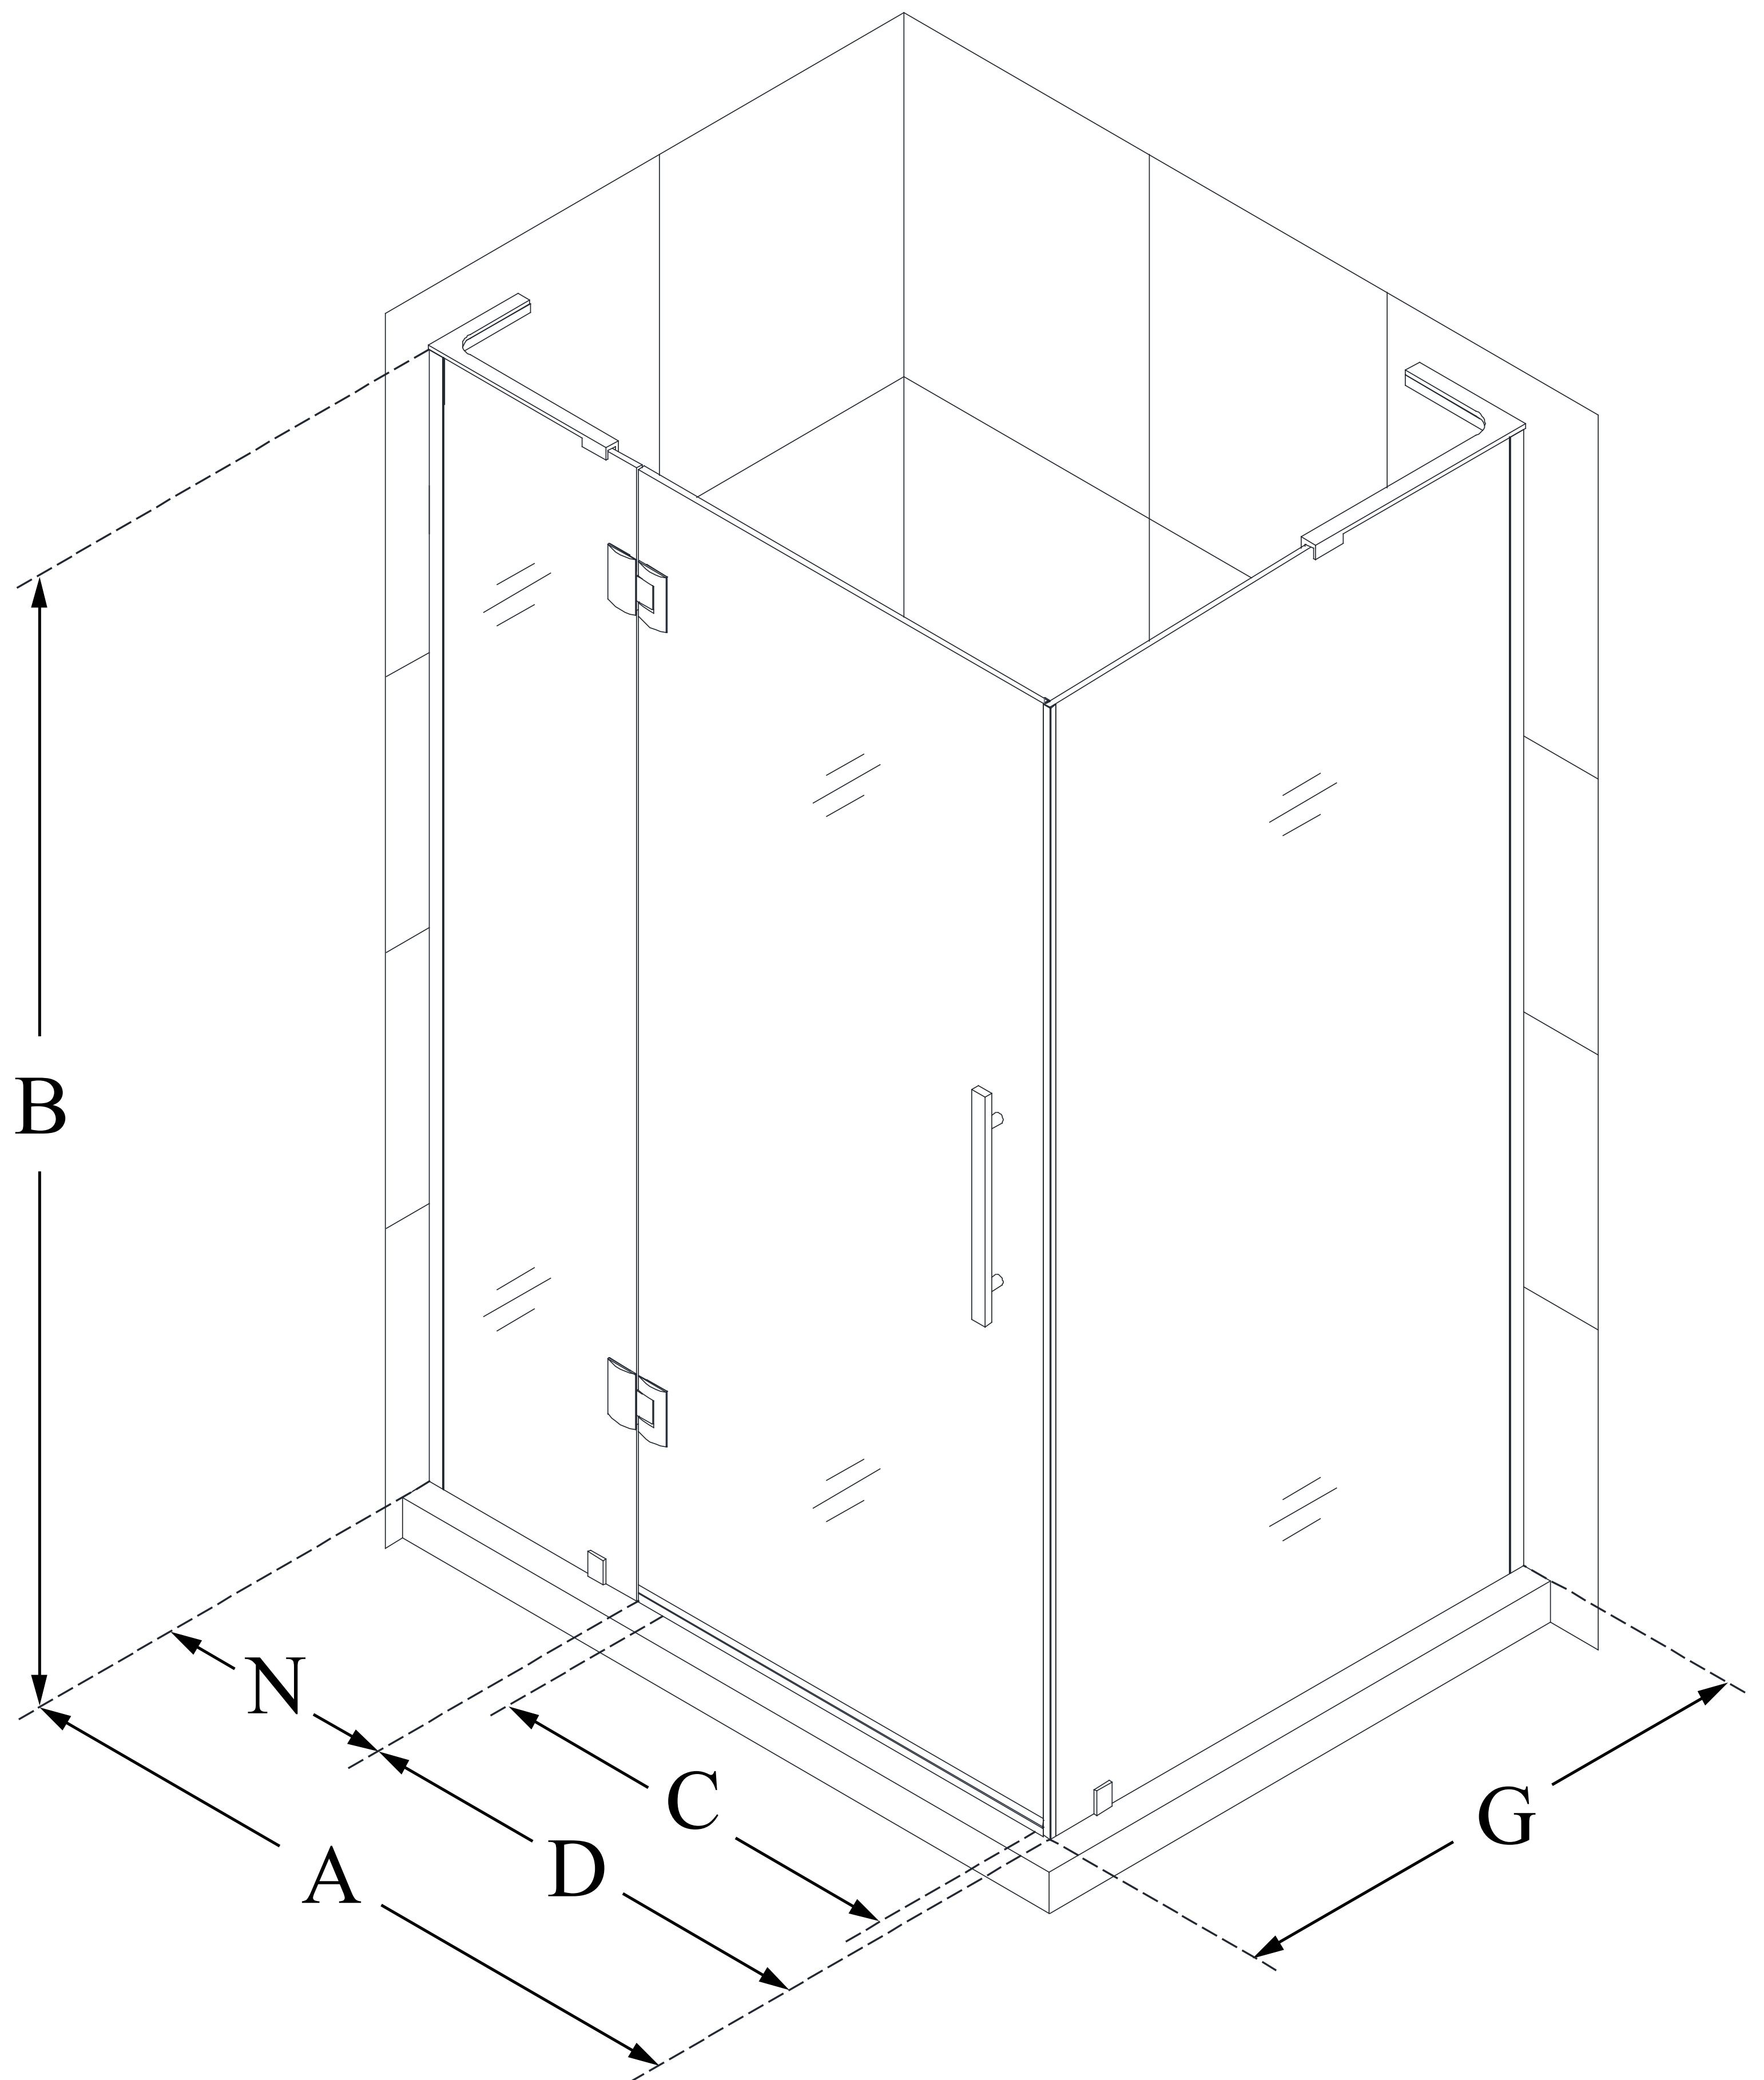

SHEN-1434580

QUATRA PLUS

DreamLine Quatra Plus 34 in. D
x 58 in. W x 72 in. H Frameless
Hinged Shower Enclosure

SWING DOOR

CONFIGURATION DIMENSIONS:

A: 58 3/8 in.

MODEL WIDTH

B: 72 in.

MODEL HEIGHT

C: 22 5/8 in.

ACCESS WIDTH

D: 23 5/8 in.

DOOR WIDTH

G: 34 1/4 in.

RETURN PANEL WIDTH

N: 34 3/4 in.

HINGE PANEL WIDTH

DreamLine reserves the right to update or modify the hardware or materials pictured without prior notice for the purpose of product improvement and customer satisfaction.