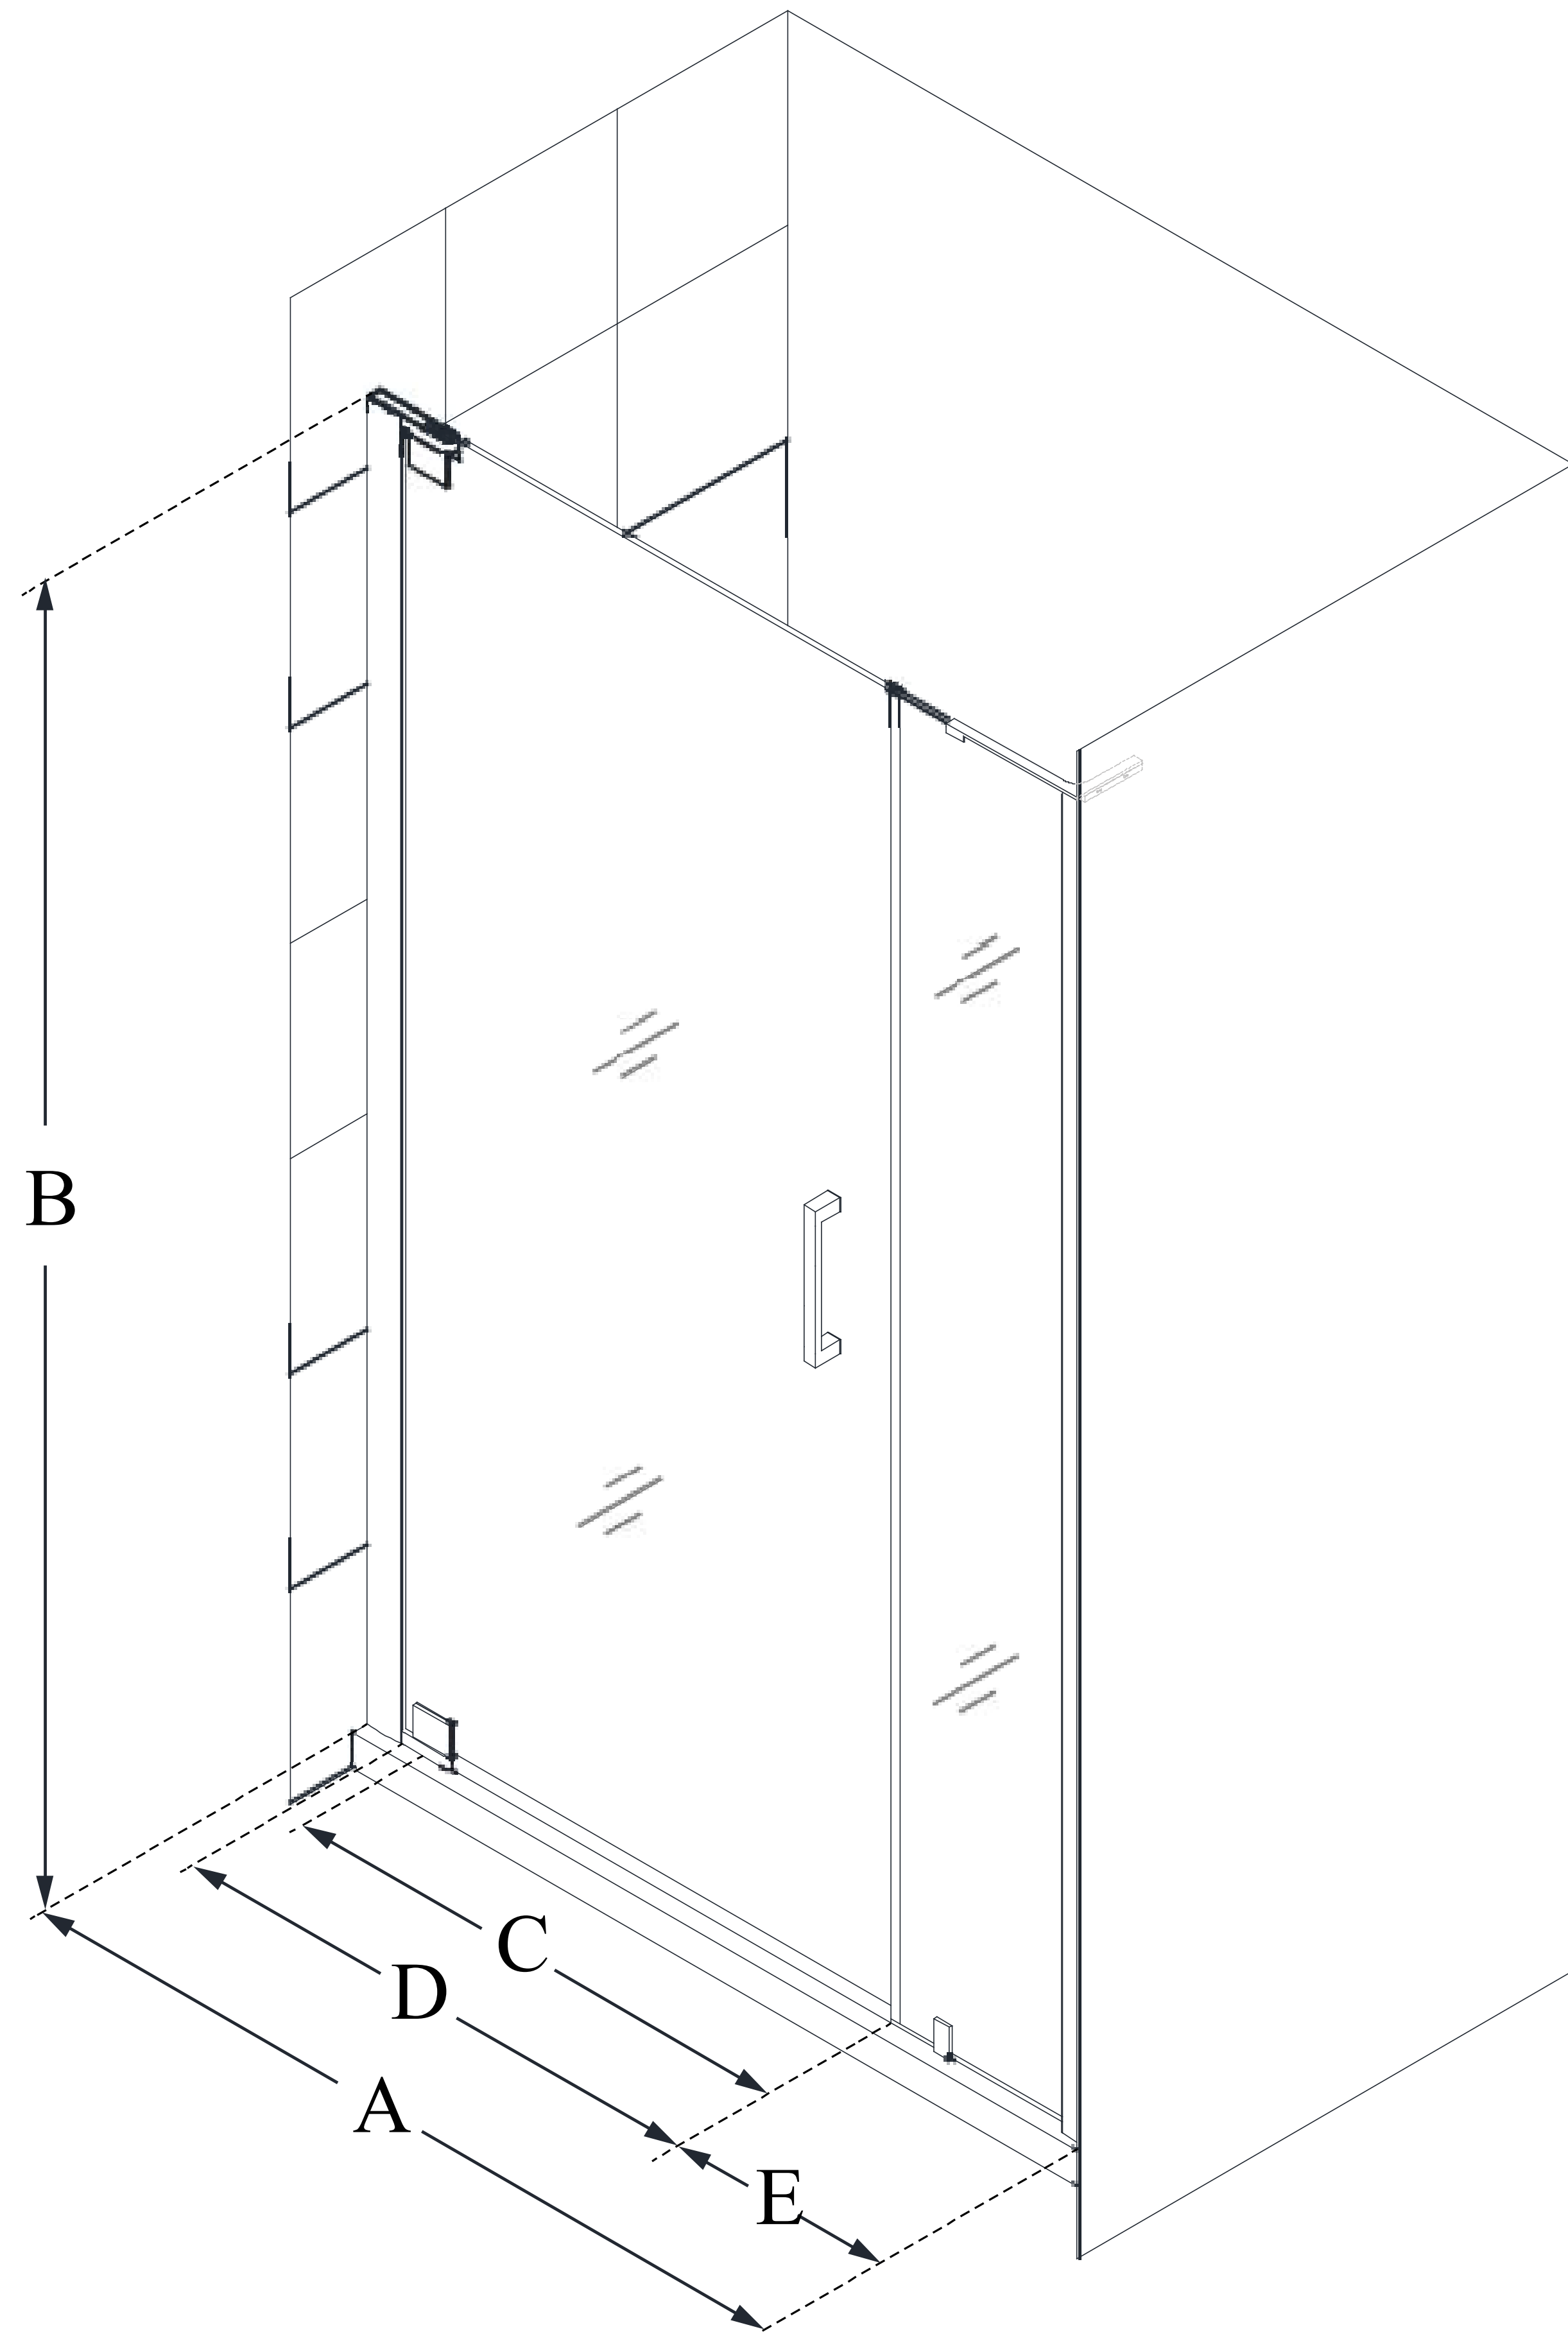

SHDR-4327120

ELEGANCE-LS

DreamLine Elegance-LS 37 - 39
in. W x 72 in. H Frameless Pivot
Shower Door

PIVOT DOOR

CONFIGURATION DIMENSIONS:

A: 37 in. - 39 in.

MODEL WIDTH

B: 72 in.

MODEL HEIGHT

C: 19 1/2 in.

ACCESS WIDTH

D: 22 1/2 in.

DOOR WIDTH

E: 12 in.

INLINE PANEL WIDTH

DreamLine reserves the right to update or modify the hardware or materials pictured without prior notice for the purpose of product improvement and customer satisfaction.