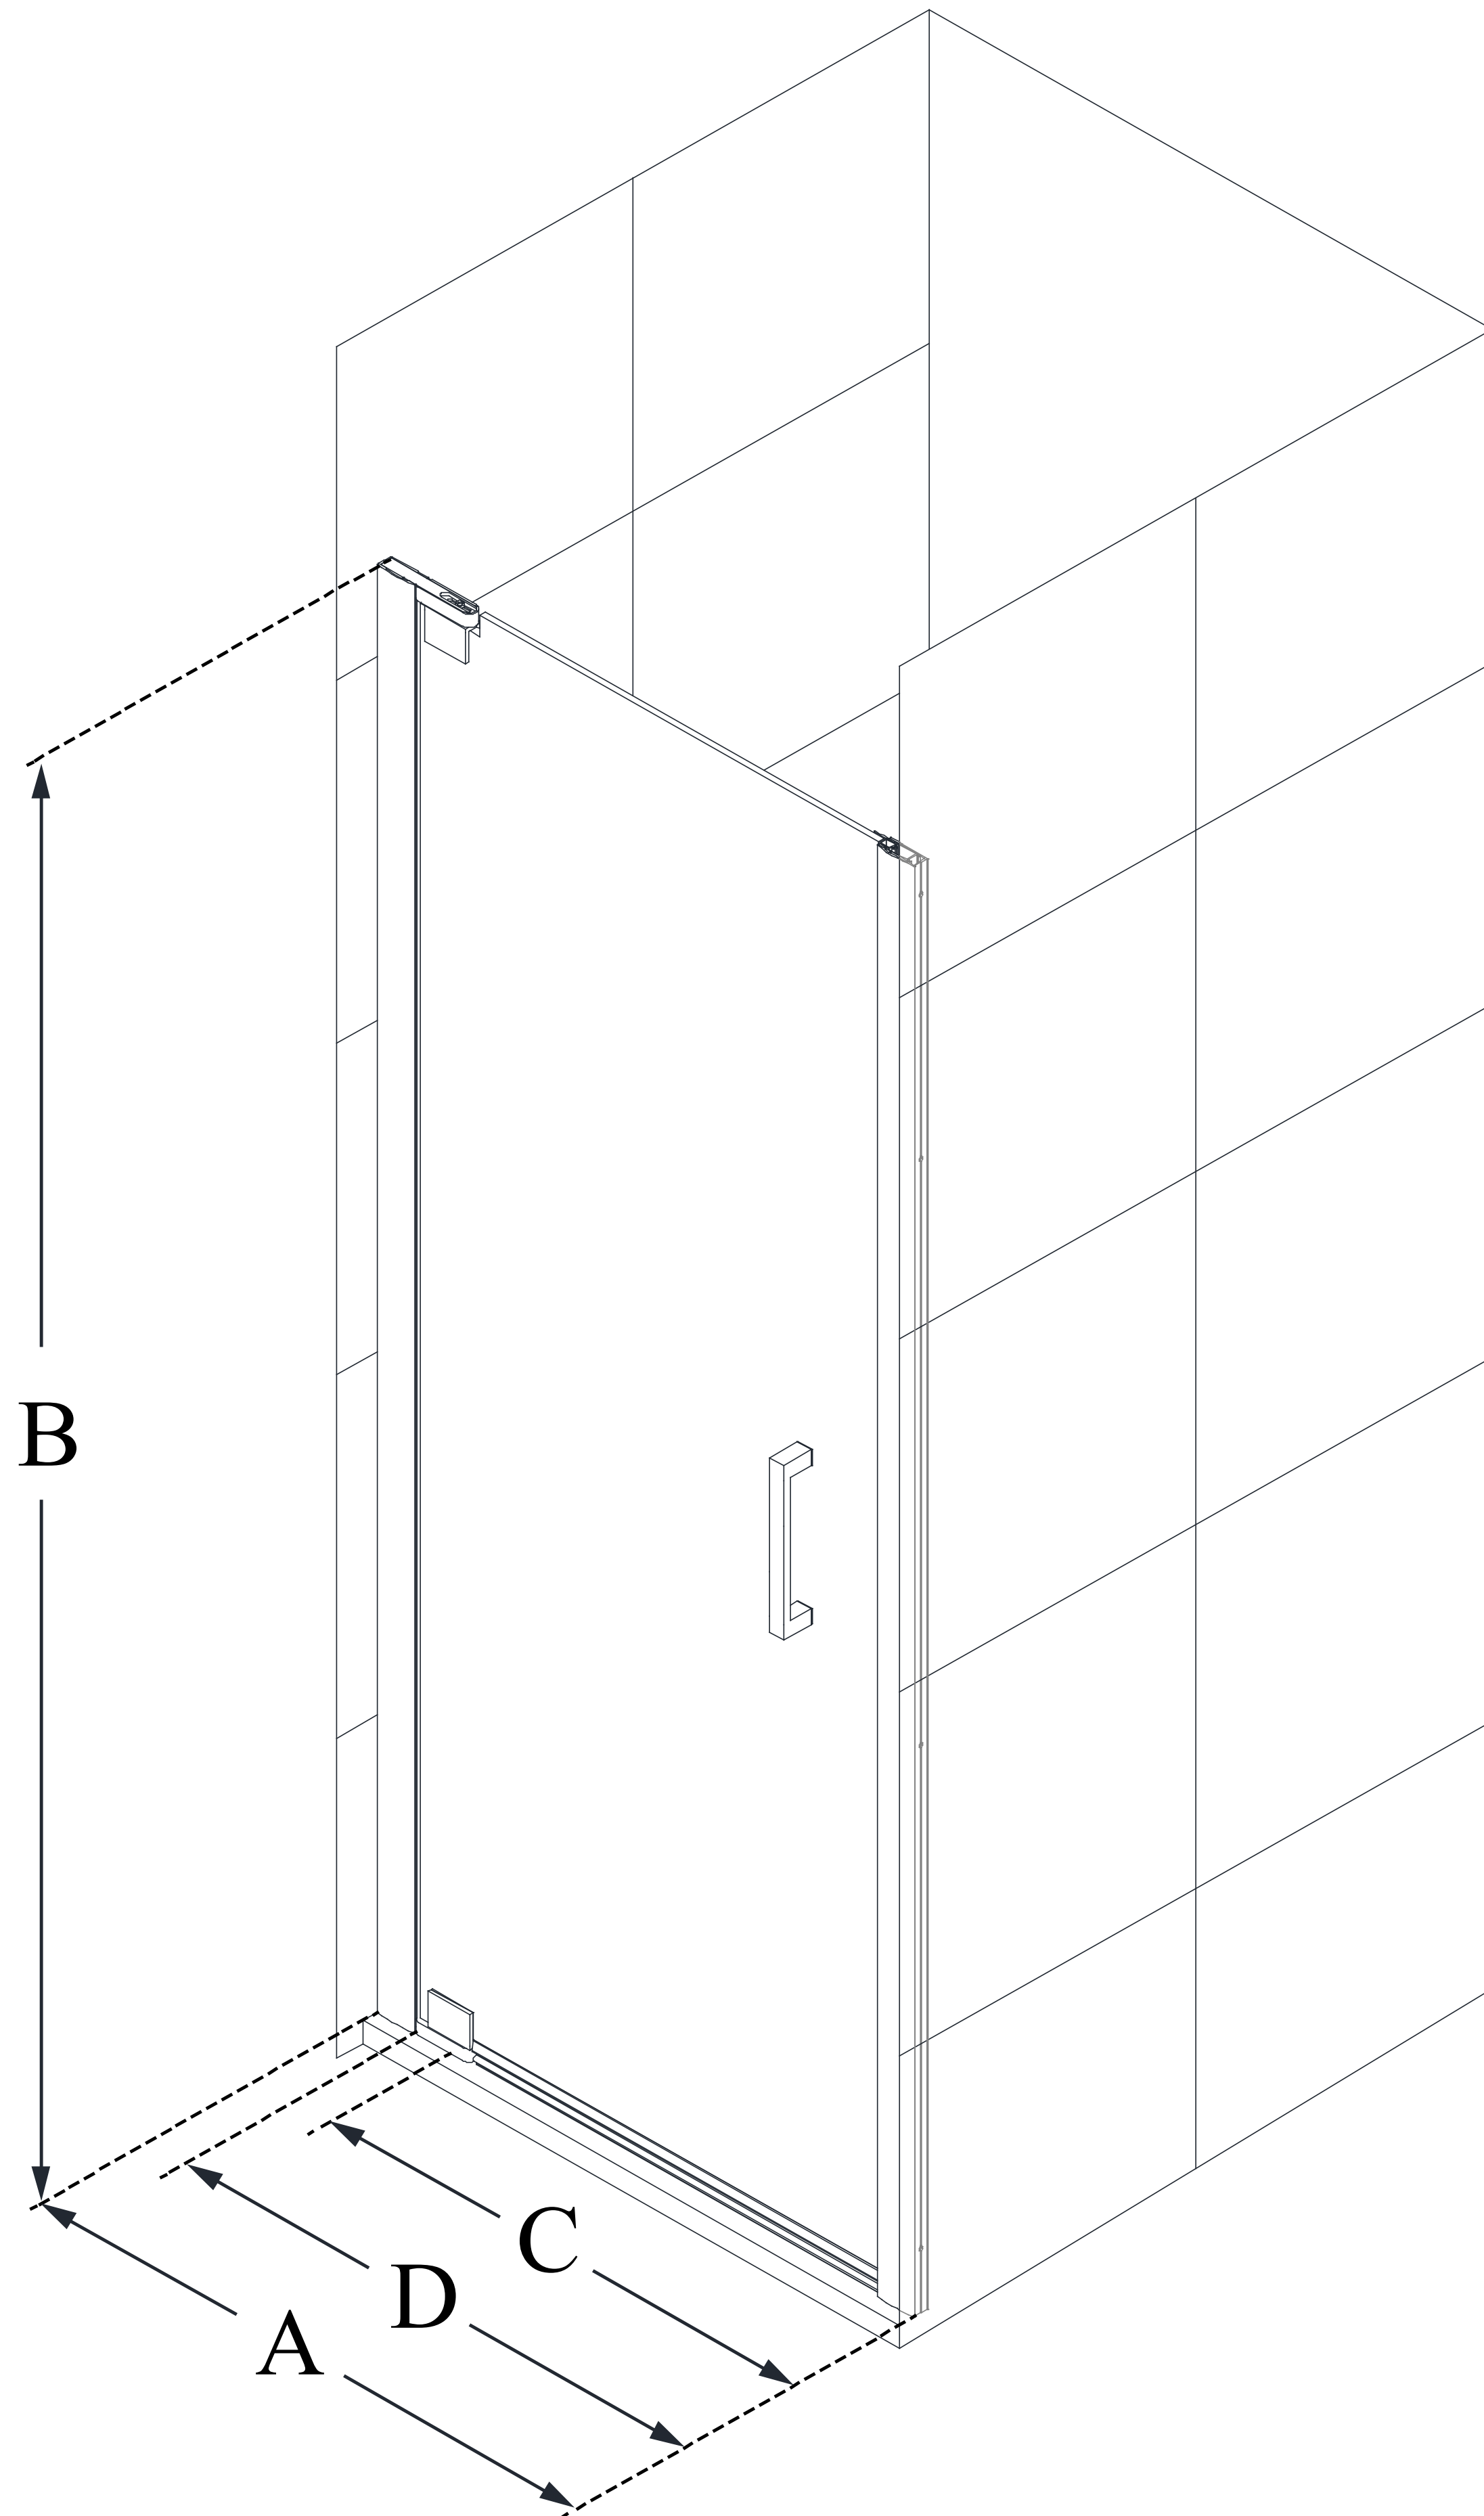

SHDR-4335000

ELEGANCE-LS

DreamLine Elegance-LS 35 3/4 -
37 3/4 in. W x 72 in. H Frameless
Pivot Shower Door

PIVOT DOOR

CONFIGURATION DIMENSIONS:

A: 35 3/4 in. - 37 3/4 in.

MODEL WIDTH

B: 72 in.

MODEL HEIGHT

C: 28 1/4 in.

ACCESS WIDTH

D: 31 1/4 in.

DOOR WIDTH

E: -

INLINE PANEL WIDTH

DreamLine reserves the right to update or modify the hardware or materials pictured without prior notice for the purpose of product improvement and customer satisfaction.