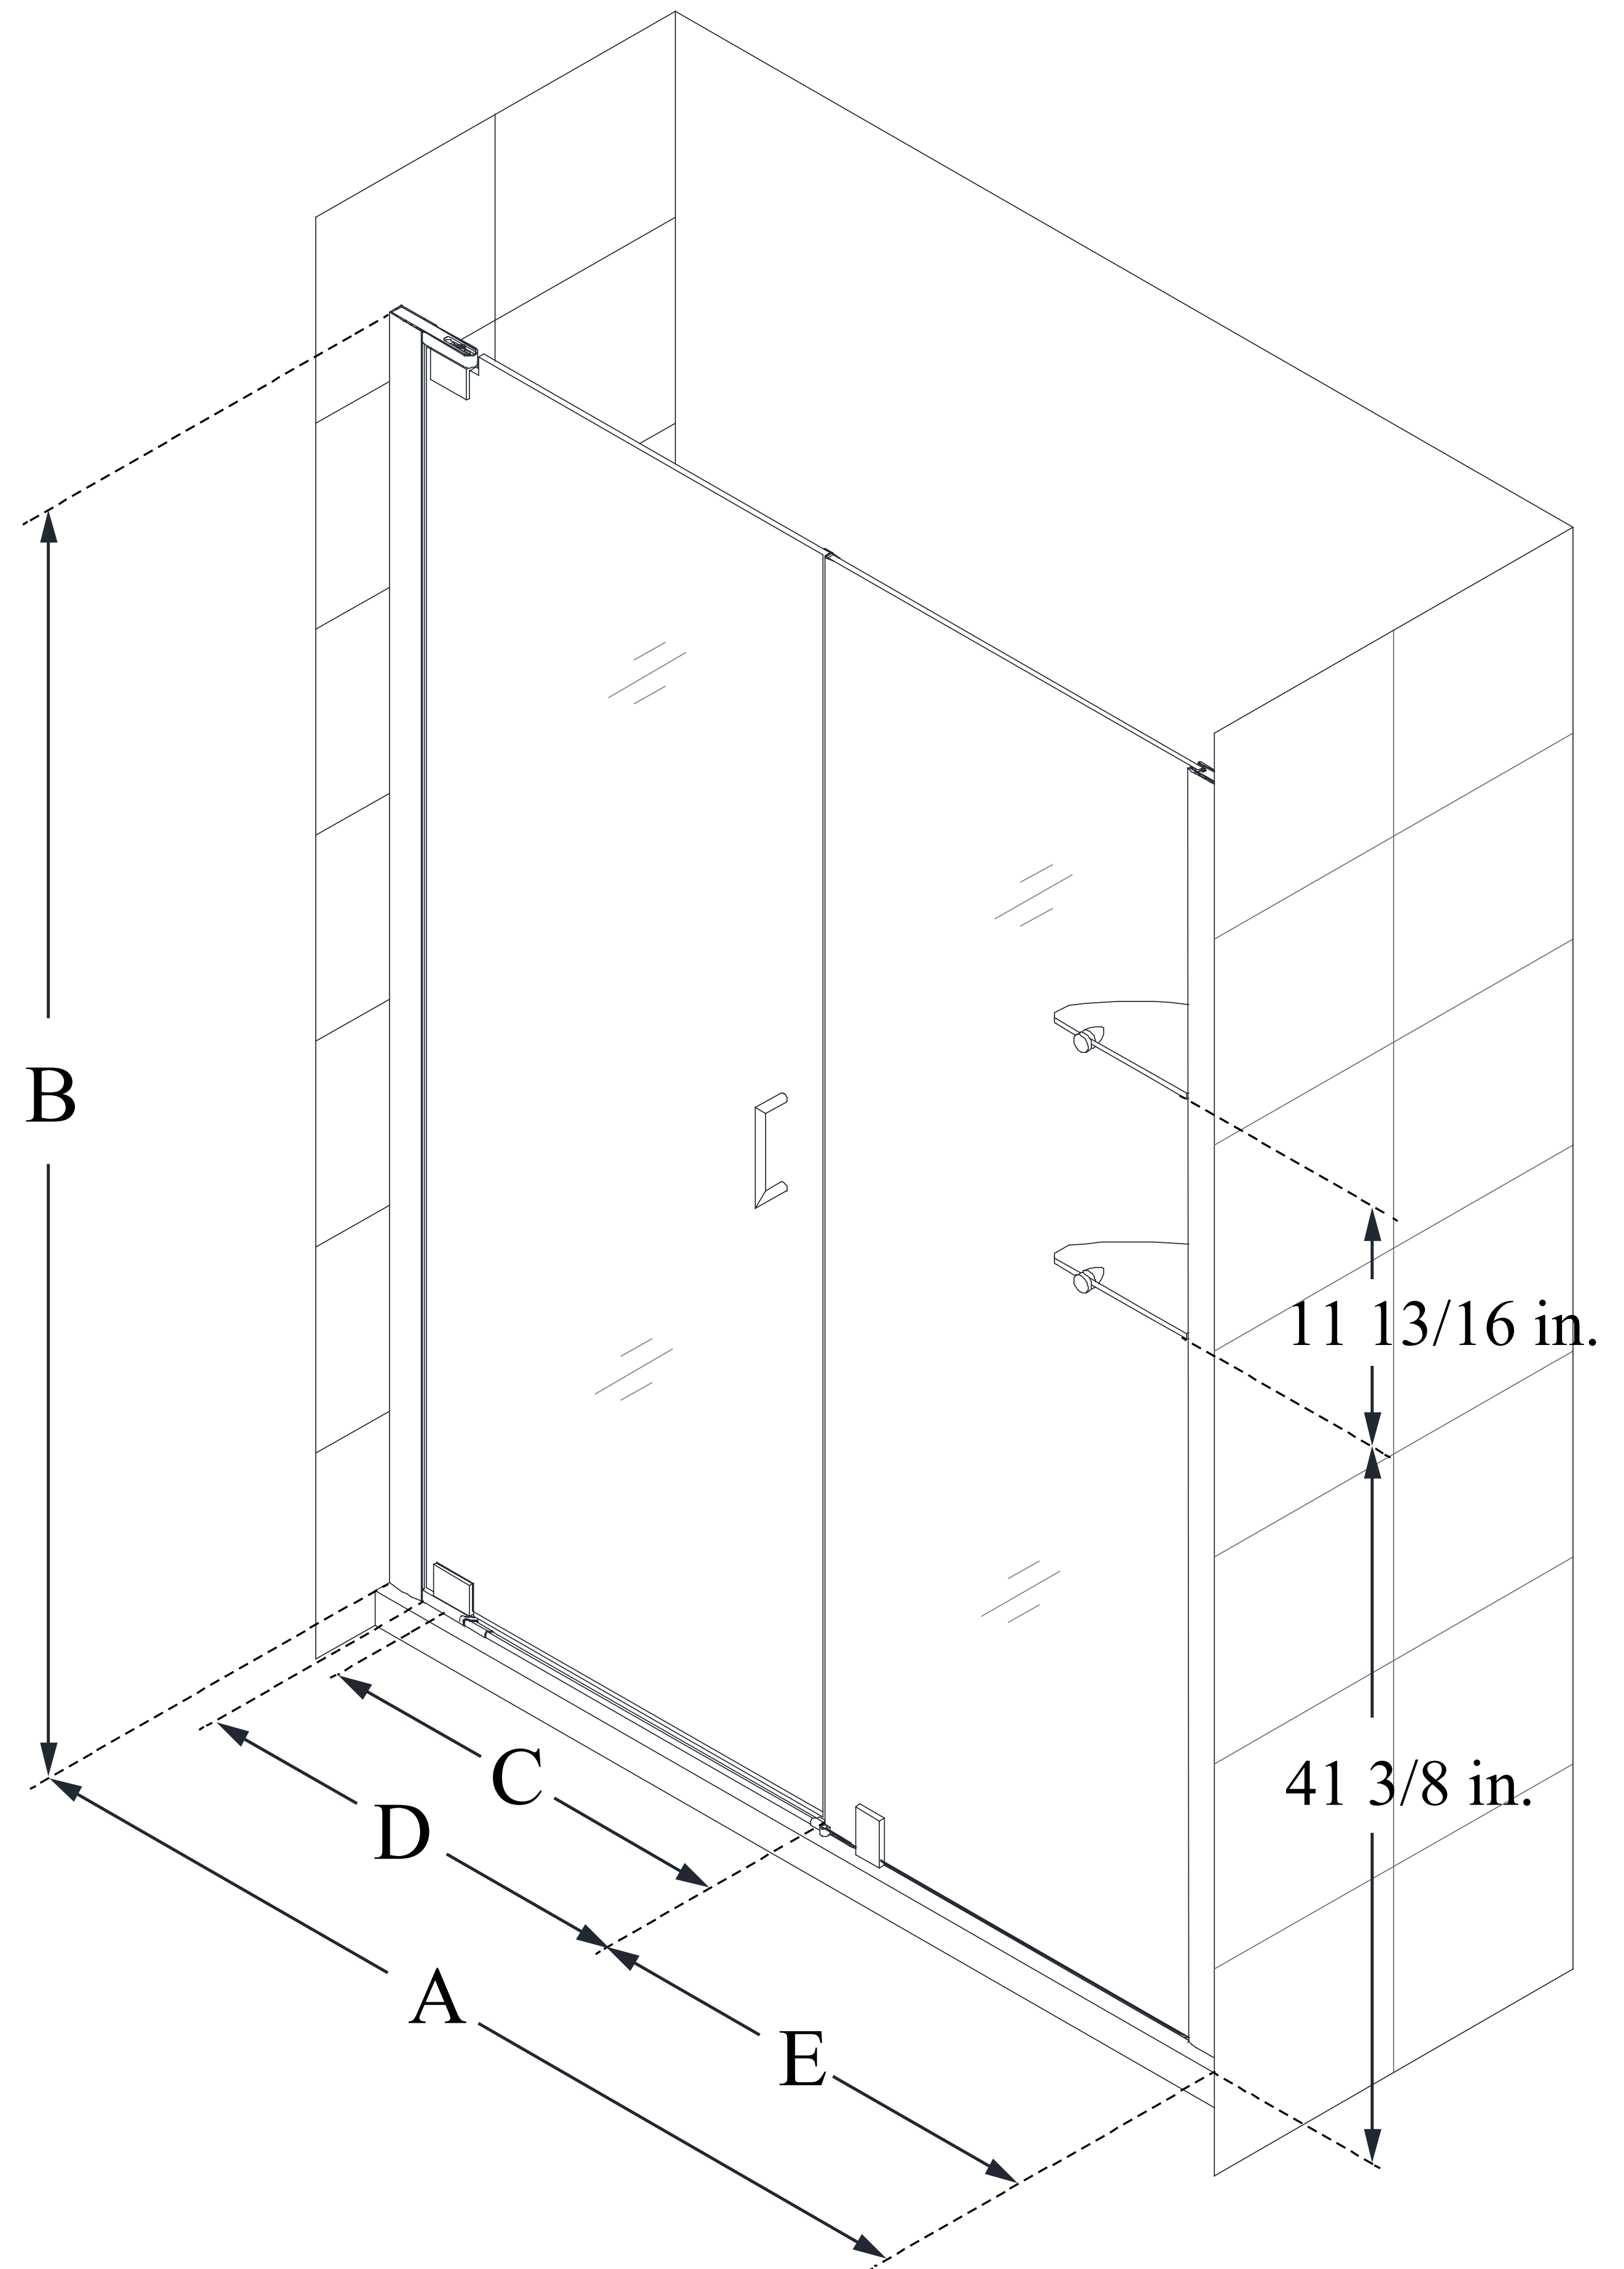

**SHDR-4151720**

**ELEGANCE**

DreamLine Elegance 51-53 in. W  
x 72 in. H Frameless Pivot Shower  
Door with Shelves

**PIVOT DOOR**

**CONFIGURATION  
DIMENSIONS:**

**A: 51 - 53 in.**

MODEL WIDTH

**B: 72 in.**

MODEL HEIGHT

**C: 19 1/2 in.**

ACCESS WIDTH

**D: 22 1/2 in.**

DOOR WIDTH

**E: 26 in.**

INLINE PANEL WIDTH

DreamLine reserves the right to update or modify the hardware or materials pictured without prior notice for the purpose of product improvement and customer satisfaction.