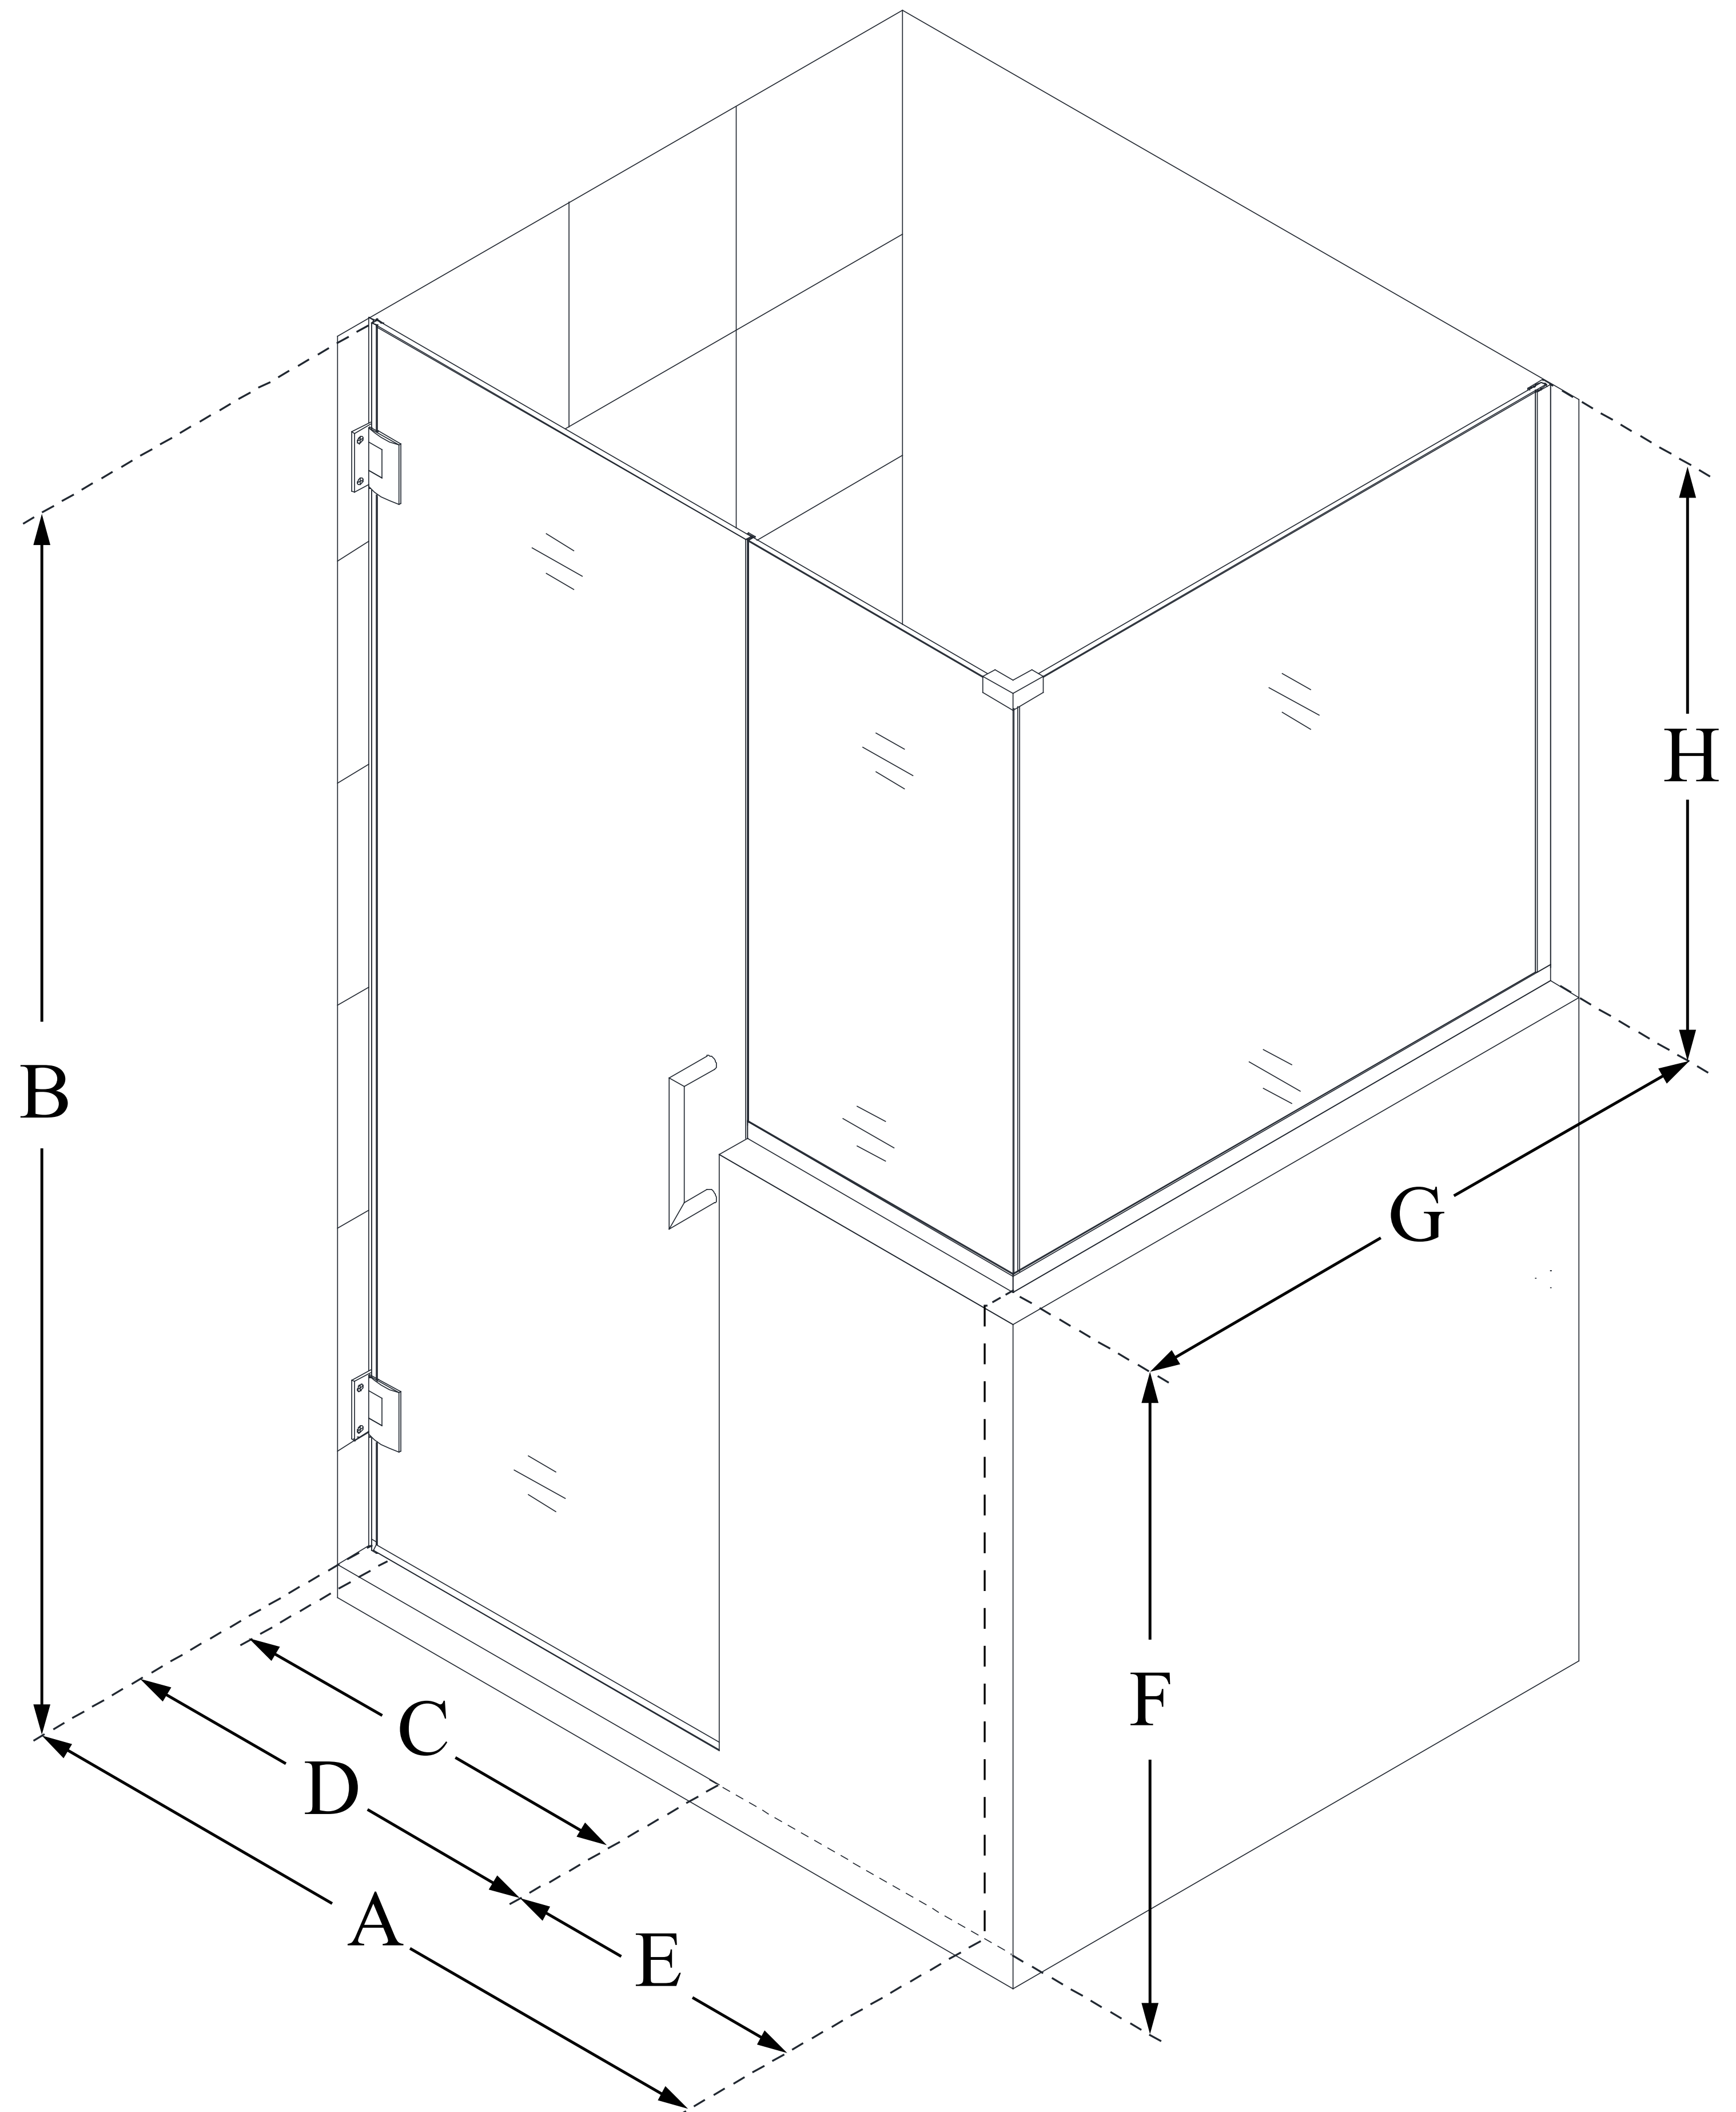

SHEN-2423243630

UNIDOOR PLUS

DreamLine Unidoor Plus 47 in. W
x 30 3/8 in. D x 72 in. H Frameless
Hinged Shower Enclosure, Clear
Glass

SWING DOOR

CONFIGURATION DIMENSIONS:

A: 47 in.

MODEL WIDTH

B: 72 in.

MODEL HEIGHT

C: 22 in.

ACCESS WIDTH

D: 23 in.

DOOR WIDTH

E: 24 in.

INLINE BUTTRESS PANEL WIDTH

F: 36 in.

BUTTRESS WALL HEIGHT

G: 30 3/8 in.

RETURN BUTTRESS PANEL WIDTH

H: 36 in.

BUTTRESS GLASS HEIGHT

DreamLine reserves the right to update or modify the hardware or materials pictured without prior notice for the purpose of product improvement and customer satisfaction.