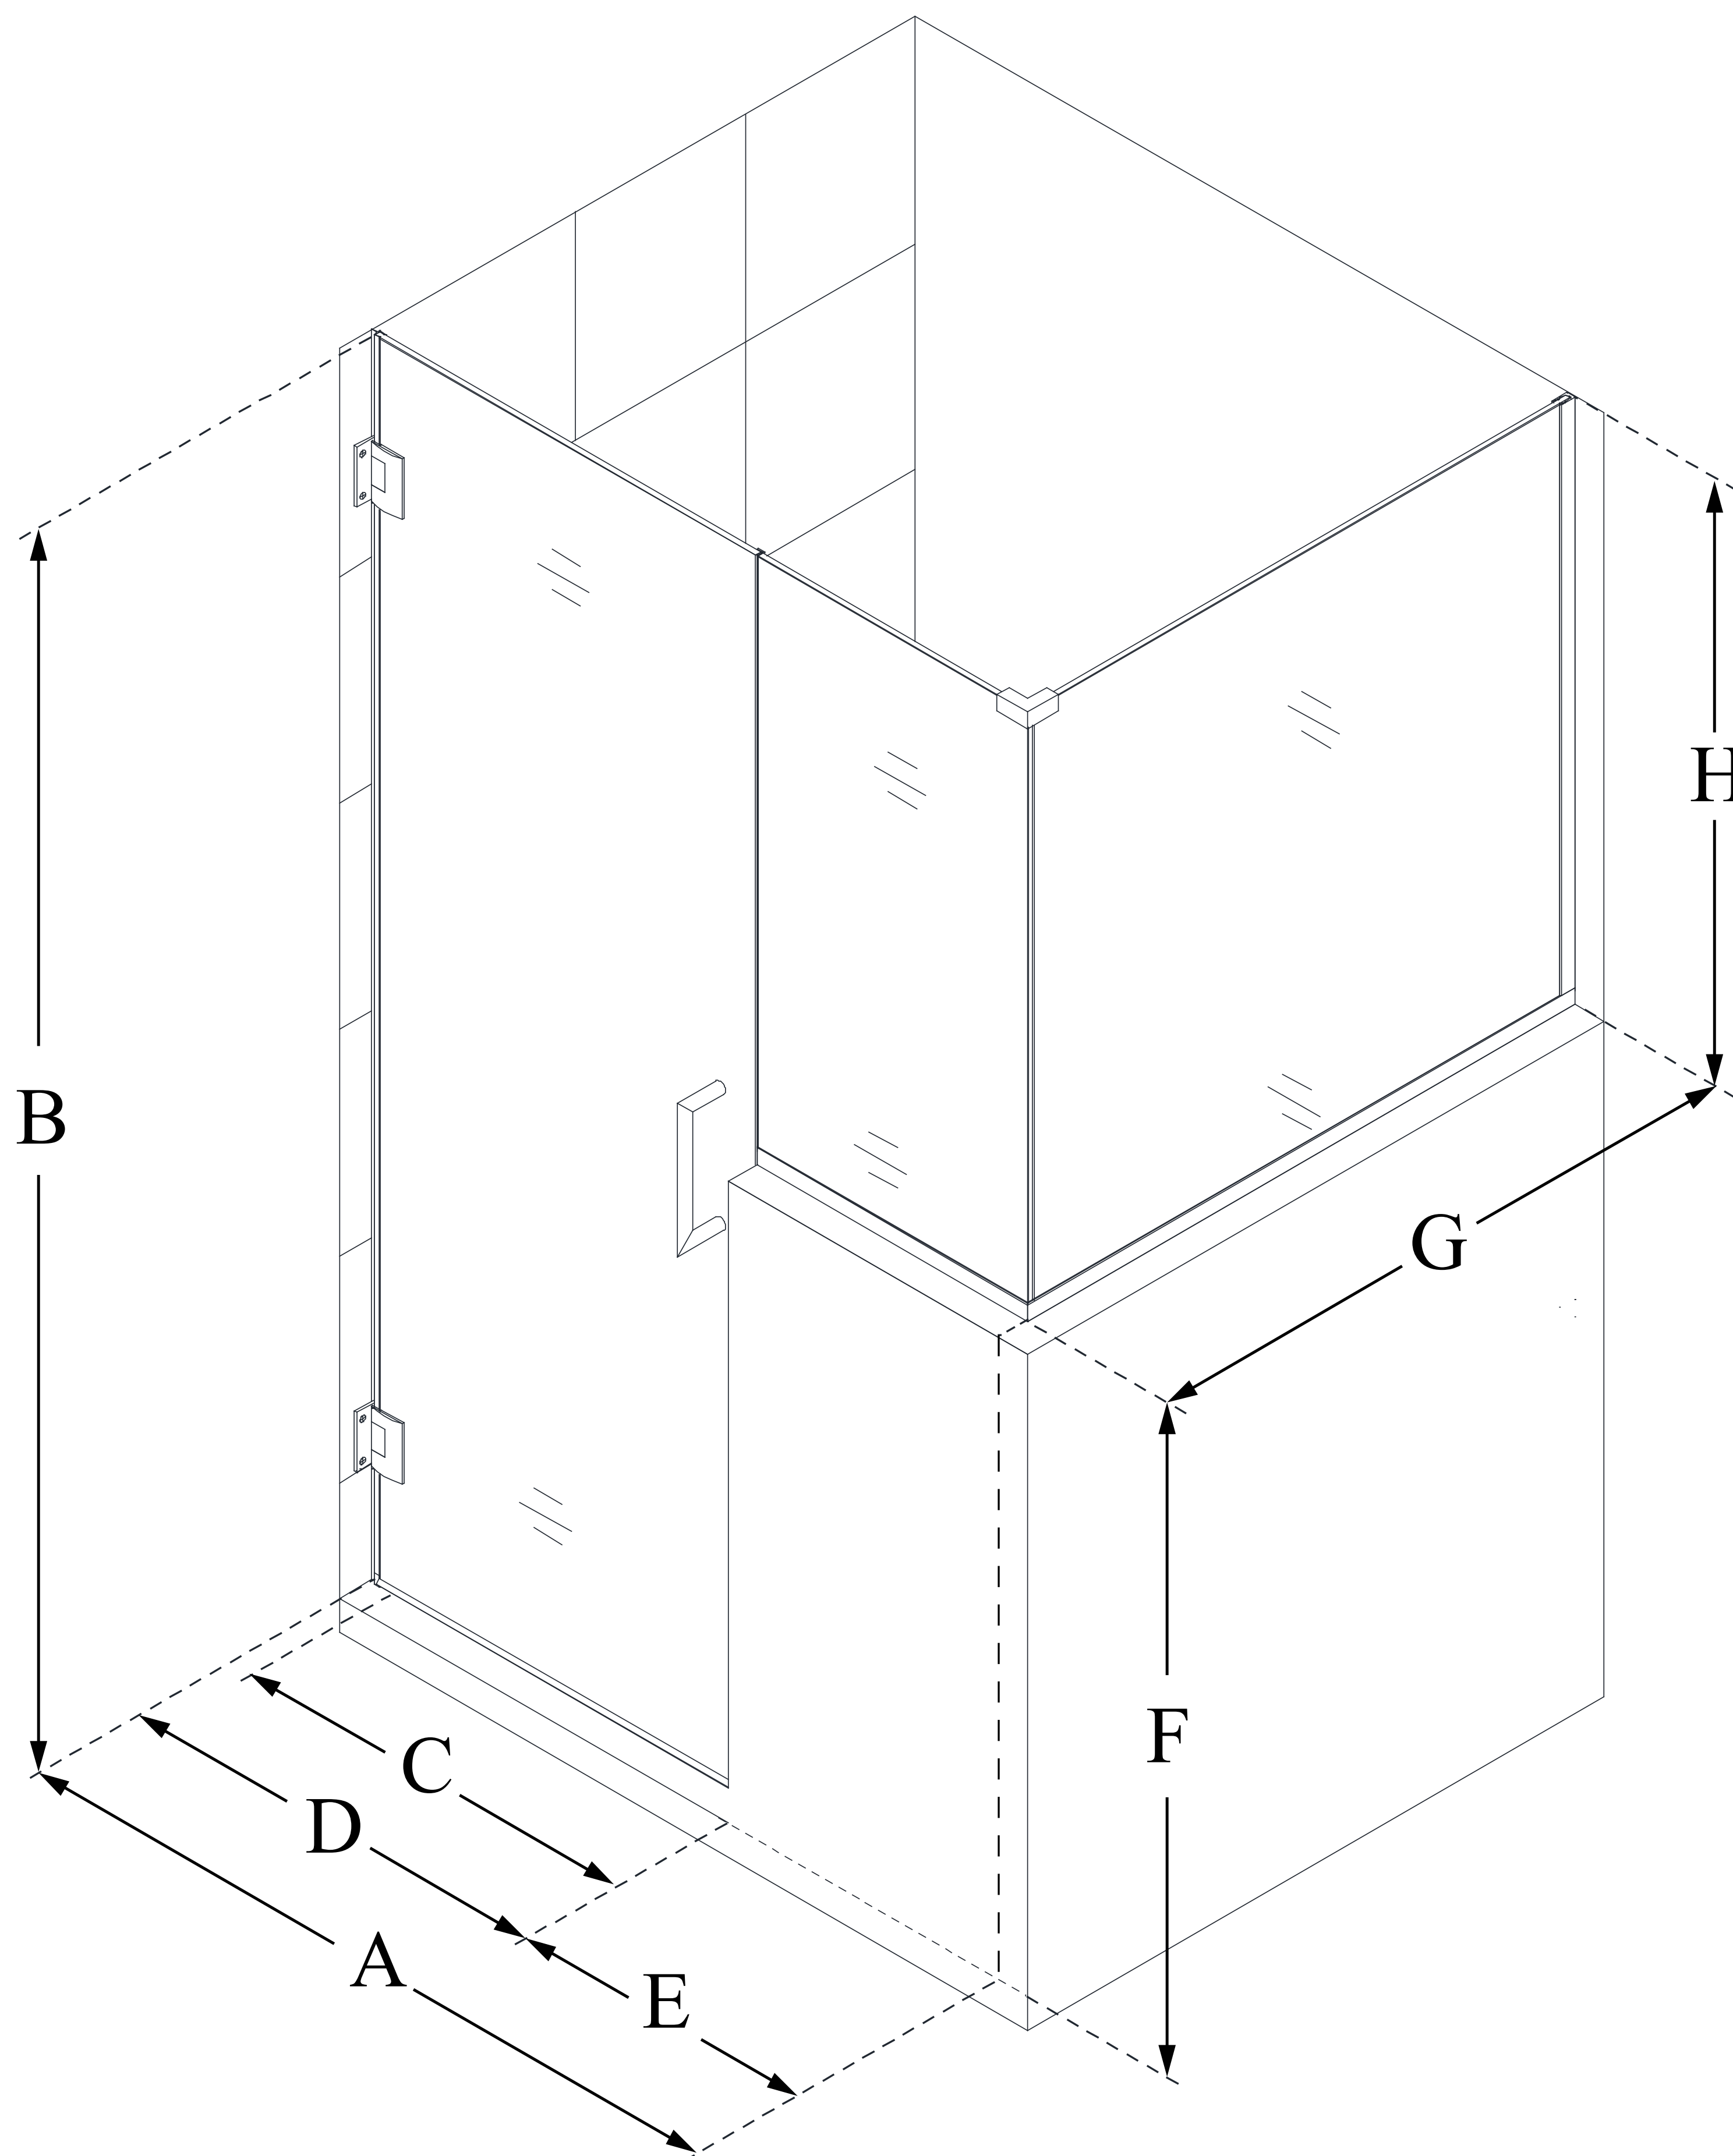

# UNIDOOR PLUS

DreamLine Unidoor Plus 59 in. W  
x 36 3/8 in. D x 72 in. H Frameless  
Hinged Shower Enclosure, Clear  
Glass

**SWING DOOR**

## CONFIGURATION DIMENSIONS:

**A: 59 in.**

MODEL WIDTH

**B: 72 in.**

MODEL HEIGHT

**C: 22 in.**

ACCESS WIDTH

**D: 23 in.**

DOOR WIDTH

**E: 36 in.**

INLINE BUTTRESS PANEL WIDTH

**F: 38 in.**

BUTTRESS WALL HEIGHT

**G: 36 3/8 in.**

RETURN BUTTRESS PANEL WIDTH

**H: 34 in.**

BUTTRESS GLASS HEIGHT

DreamLine reserves the right to update or modify the hardware or materials pictured without prior notice for the purpose of product improvement and customer satisfaction.