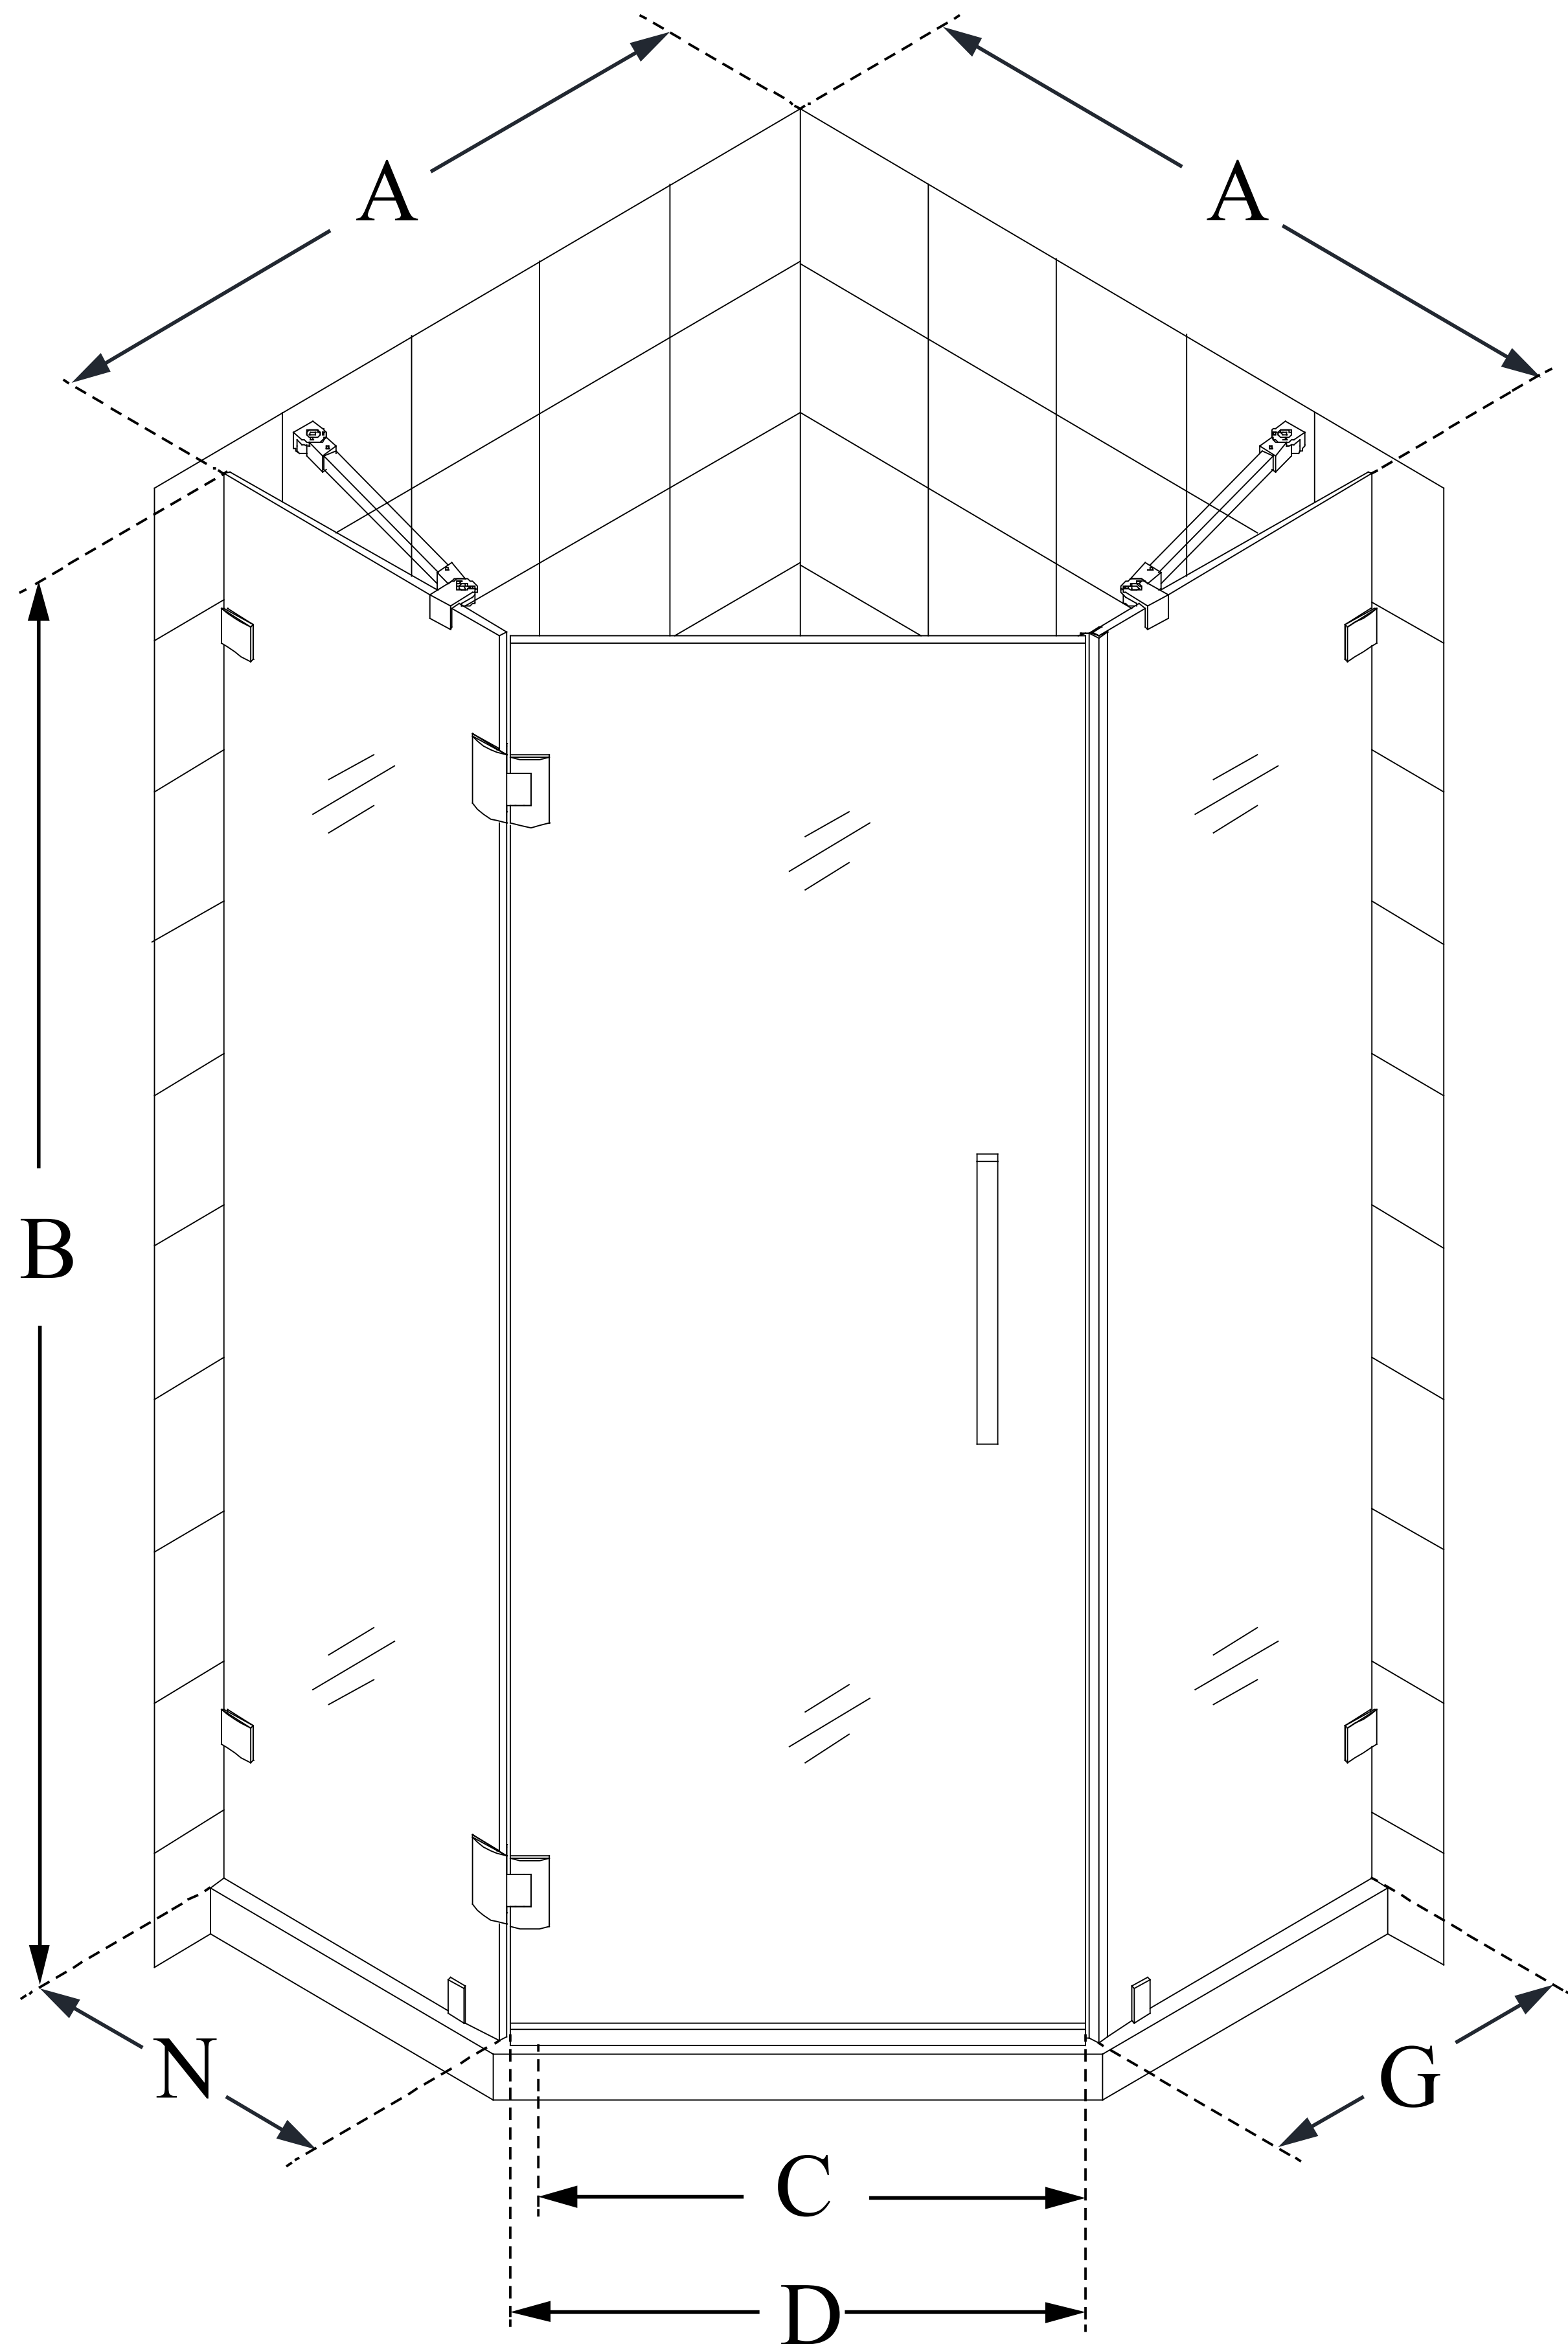

SHEN-2236360

**PRISMLUX**

DreamLine Prism Lux 36 5/16 in. x  
36 5/16 in. x 72 in. Fully Frameless  
Hinged Shower Enclosure

**SWING DOOR**

**CONFIGURATION  
DIMENSIONS:**

**A: 36 5/16 in.**

MODEL WIDTH

**B: 72 in.**

MODEL HEIGHT

**C: 23 5/8 in.**

ACCESS WIDTH

**D: 24 in.**

DOOR WIDTH

**A: 36 5/16 in.**

MODEL WIDTH

**G: 18 3/4 in.**

SIDE PANEL WIDTH

**N: 18 3/4 in.**

HINGE PANEL WIDTH

DreamLine reserves the right to update or modify the hardware or materials pictured without prior notice for the purpose of product improvement and customer satisfaction.