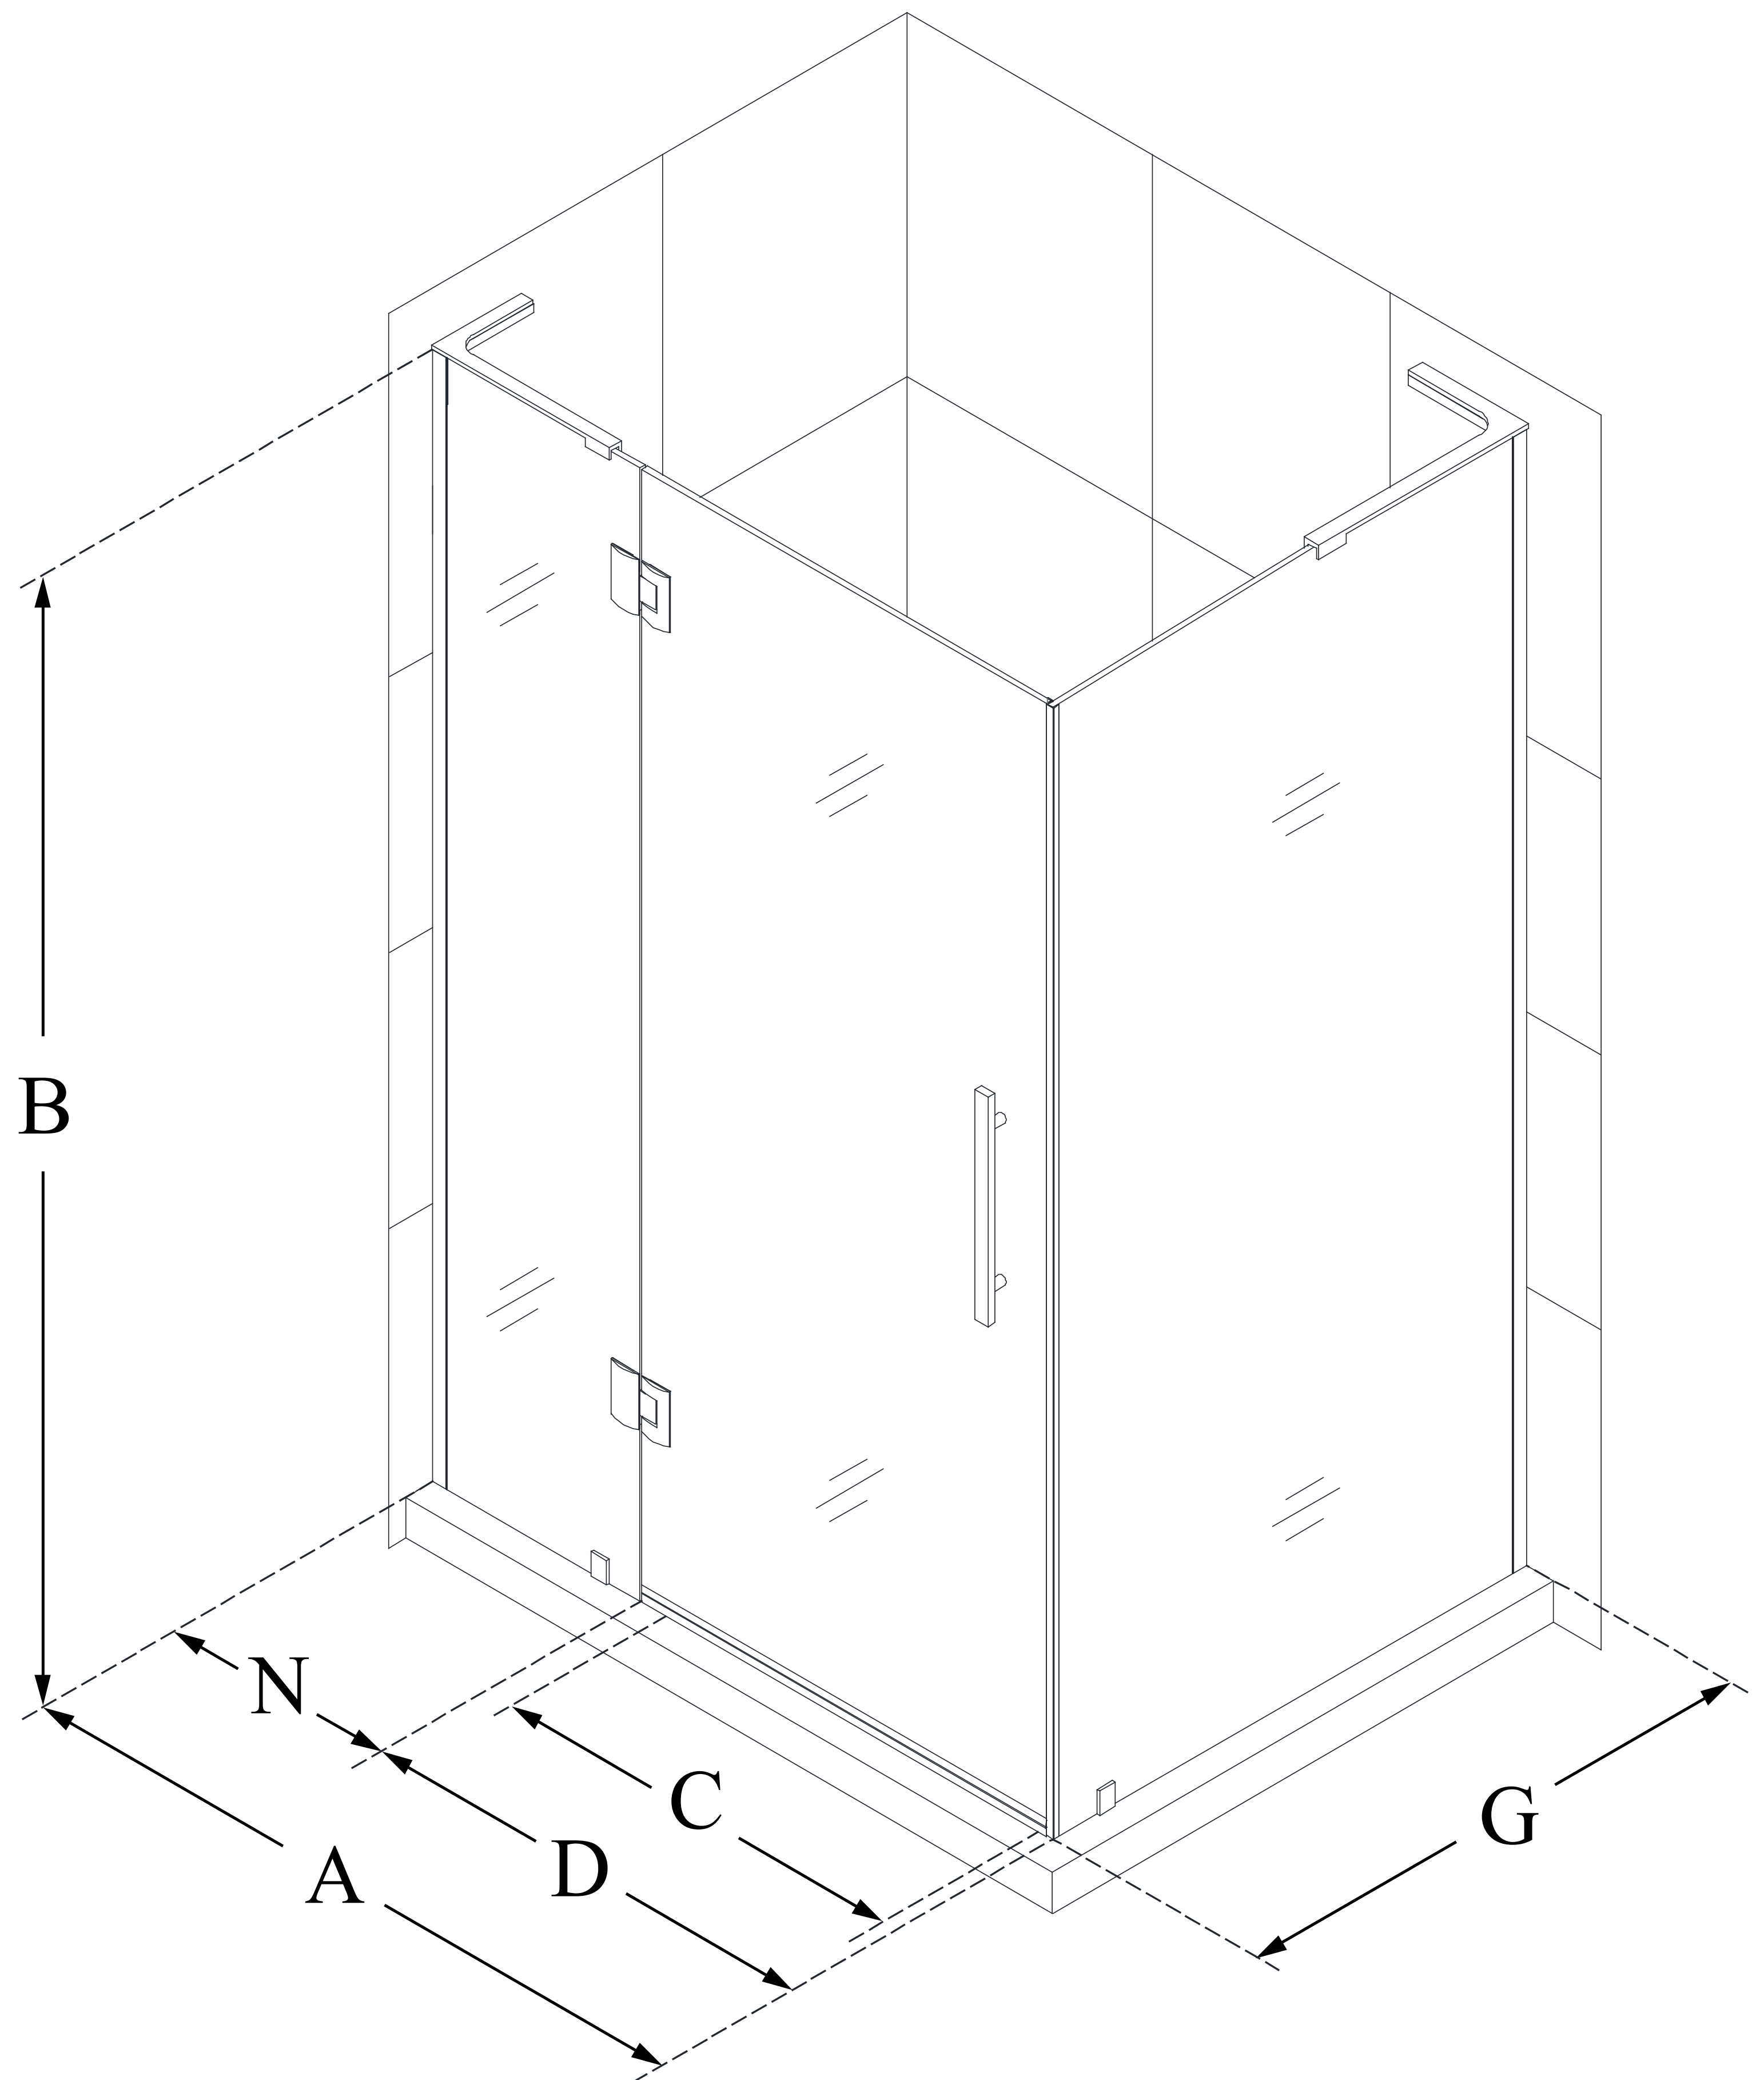

# QUATRA PLUS

DreamLine Quatra Plus 32 in. D  
x 46 in. W x 72 in. H Frameless  
Hinged Shower Enclosure

**SWING DOOR**

## CONFIGURATION DIMENSIONS:

**A: 46 3/8 in.**

MODEL WIDTH

**B: 72 in.**

MODEL HEIGHT

**C: 22 5/8 in.**

ACCESS WIDTH

**D: 23 5/8 in.**

DOOR WIDTH

**G: 32 1/8 in.**

RETURN PANEL WIDTH

**N: 22 3/4 in.**

HINGE PANEL WIDTH

DreamLine reserves the right to update or modify the hardware or materials pictured without prior notice for the purpose of product improvement and customer satisfaction.