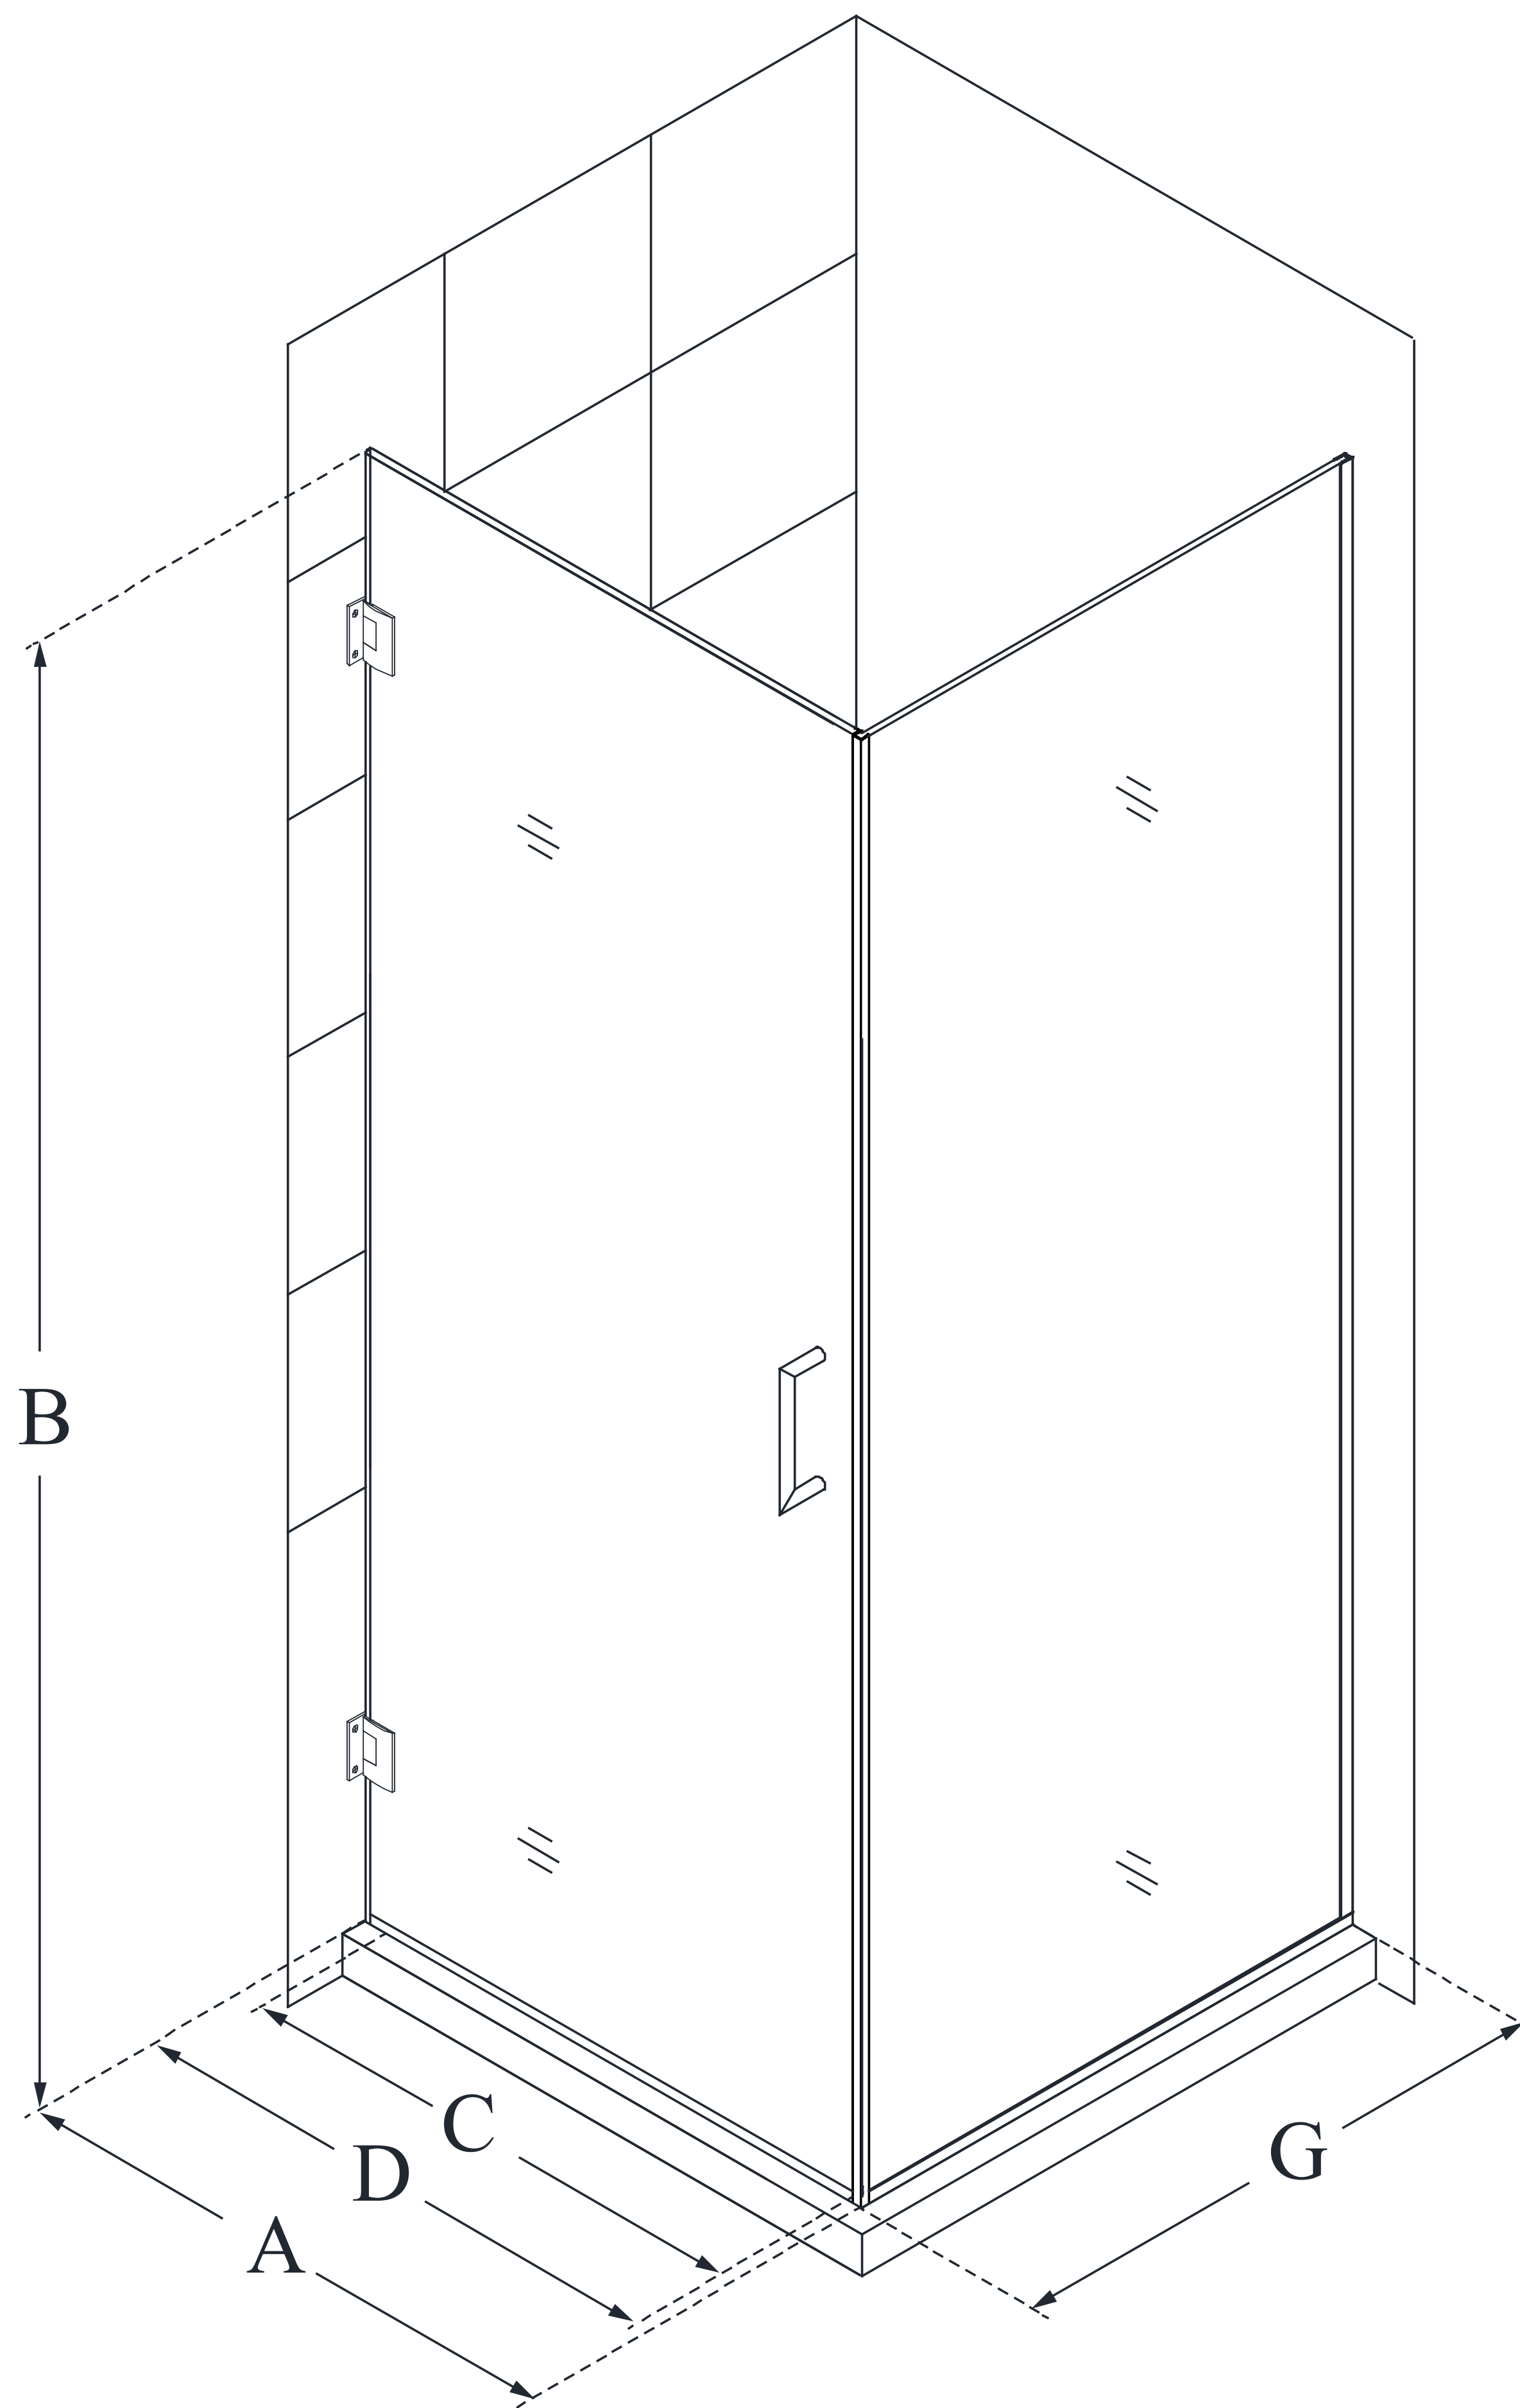

SHEN-24300300F

UNIDOOR PLUS

DreamLine Unidoor Plus 30 3/8" W
x 30" D x 72" H Frameless Hinged
Shower Enclosure, Clear Glass

SWING DOOR

CONFIGURATION DIMENSIONS:

A: 30 3/8"

MODEL WIDTH

B: 72"

MODEL HEIGHT

C: 29"

ACCESS WIDTH

D: 30"

DOOR WIDTH

G: 30"

RETURN PANEL WIDTH

DreamLine reserves the right to update or modify the hardware or materials pictured without prior notice for the purpose of product improvement and customer satisfaction.