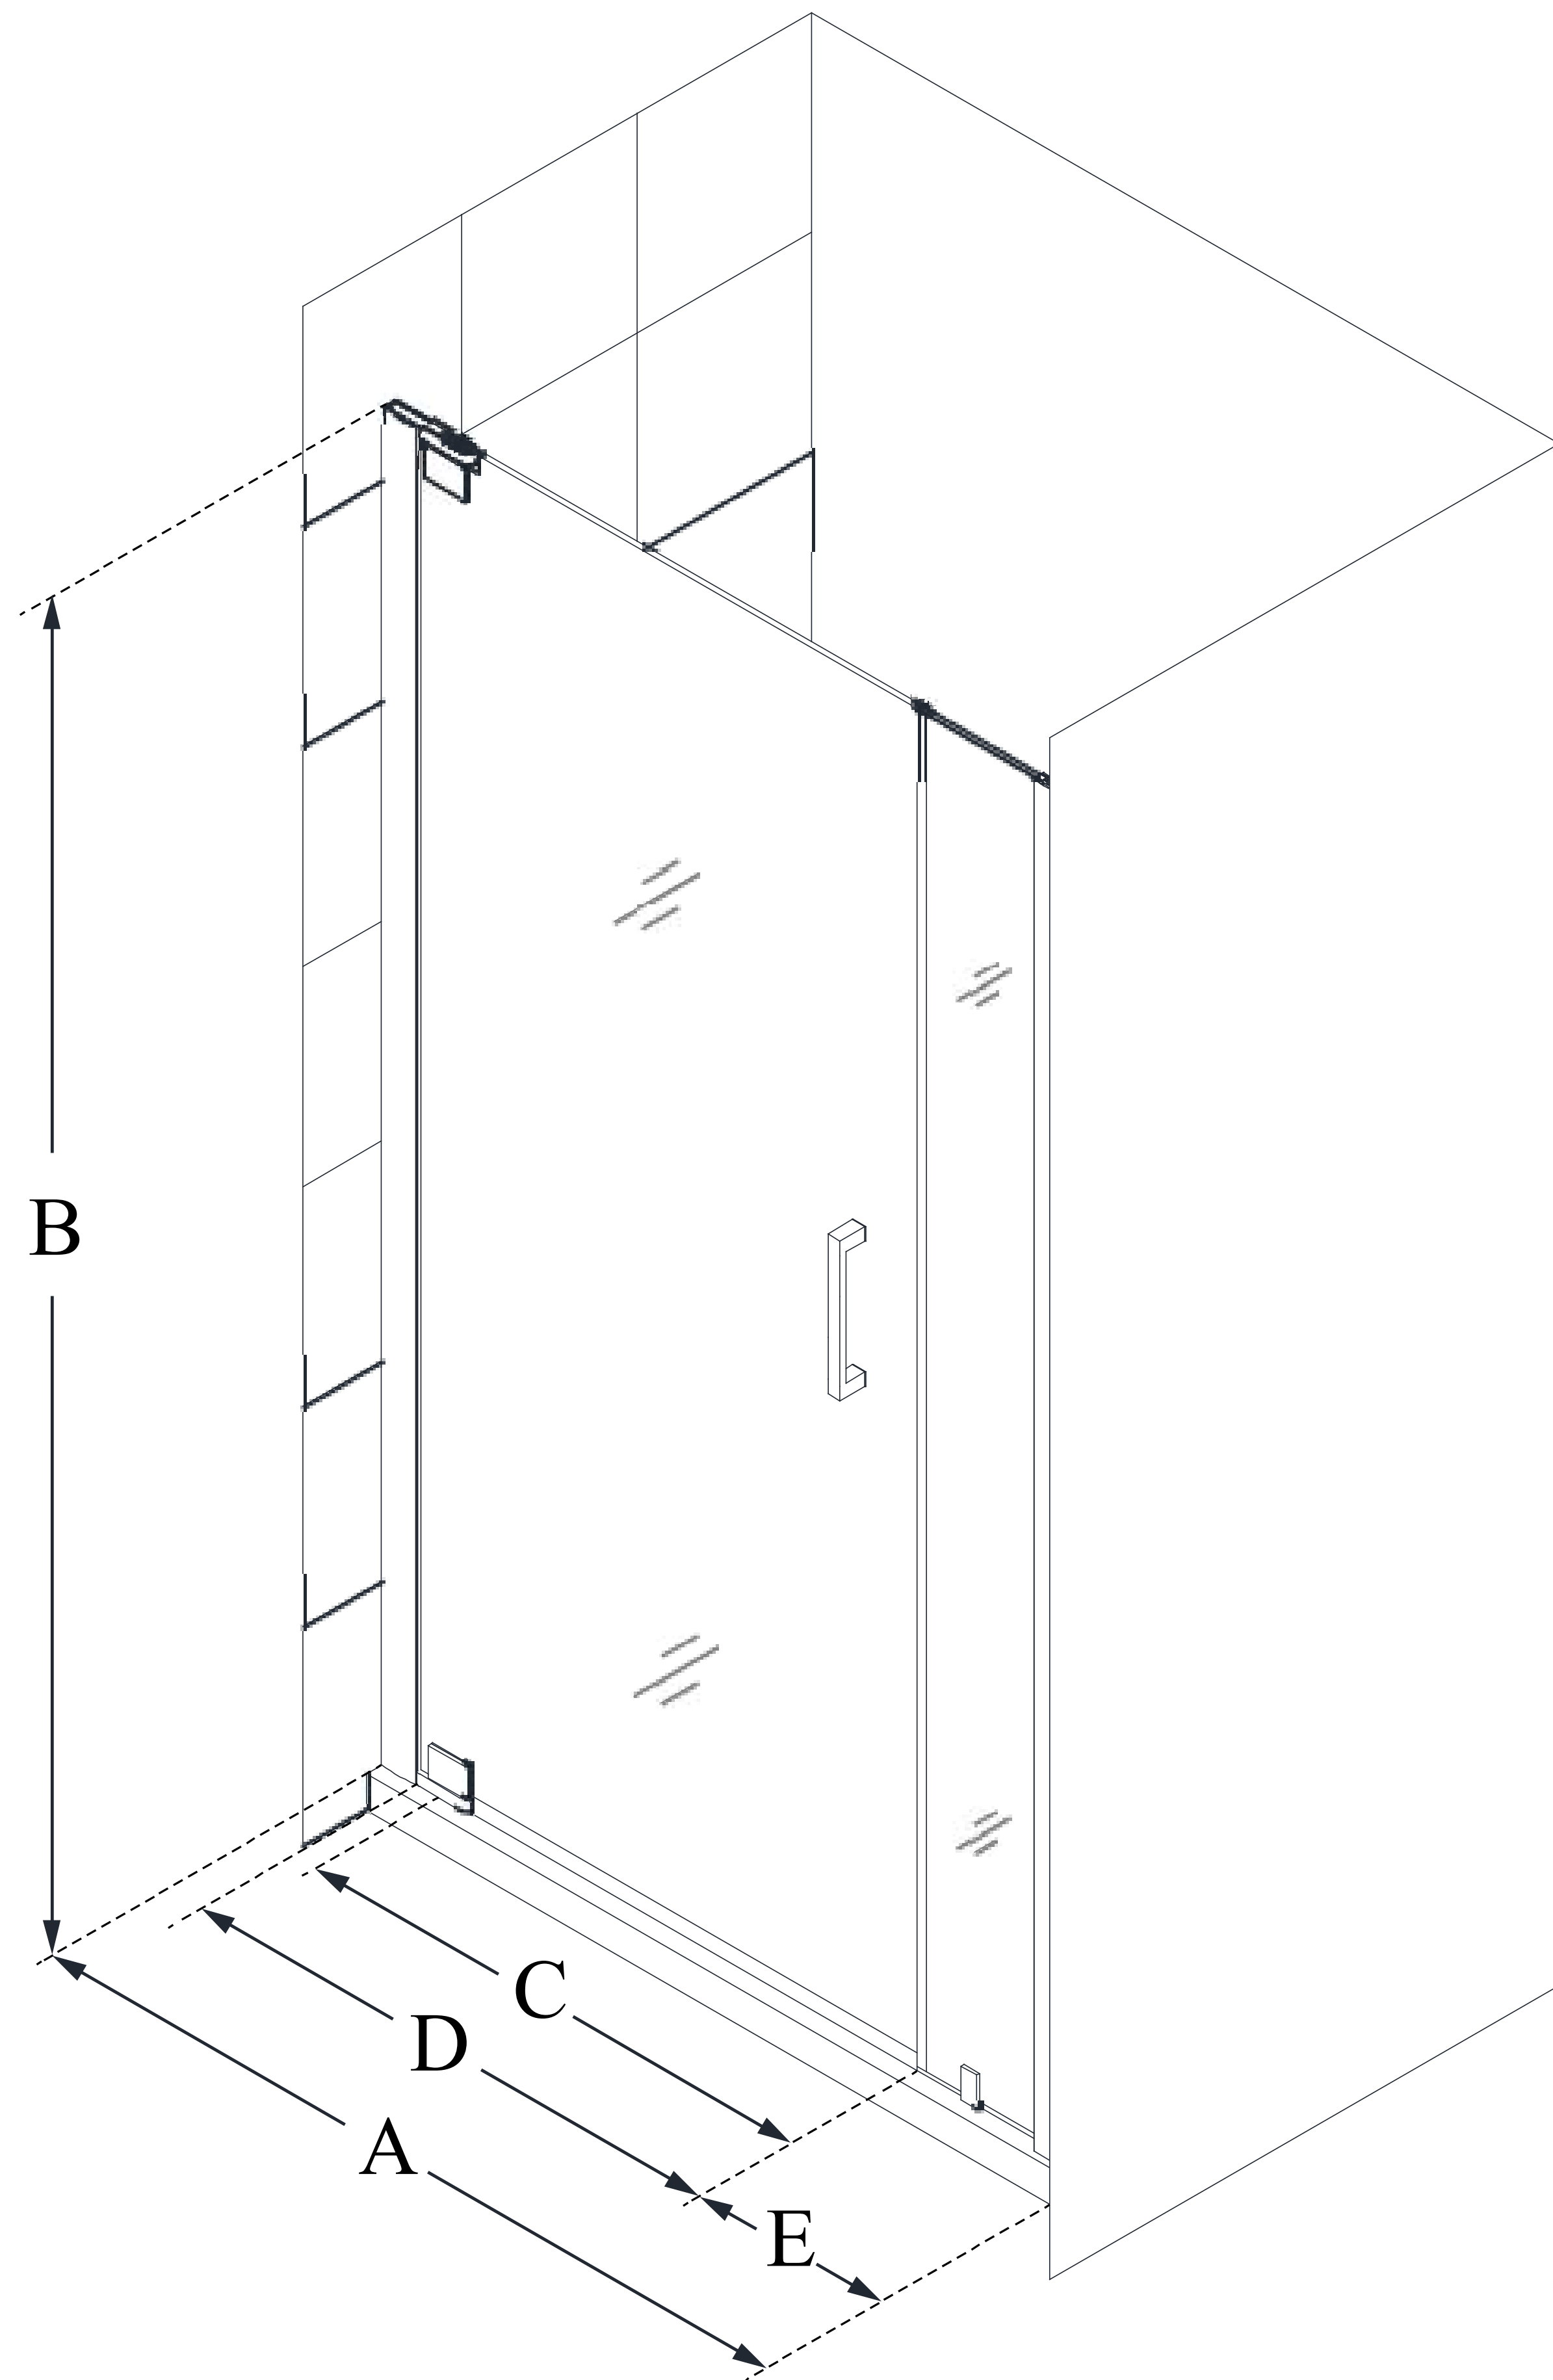

## ELEGANCE-LS

DreamLine Elegance-LS 31 - 33  
in. W x 72 in. H Frameless Pivot  
Shower Door

**PIVOT DOOR**

### CONFIGURATION DIMENSIONS:

**A: 31 in. - 33 in.**

MODEL WIDTH

**B: 72 in.**

MODEL HEIGHT

**C: 19 1/2 in.**

ACCESS WIDTH

**D: 22 1/2 in.**

DOOR WIDTH

**E: 6 in.**

INLINE PANEL WIDTH

DreamLine reserves the right to update or modify the hardware or materials pictured without prior notice for the purpose of product improvement and customer satisfaction.