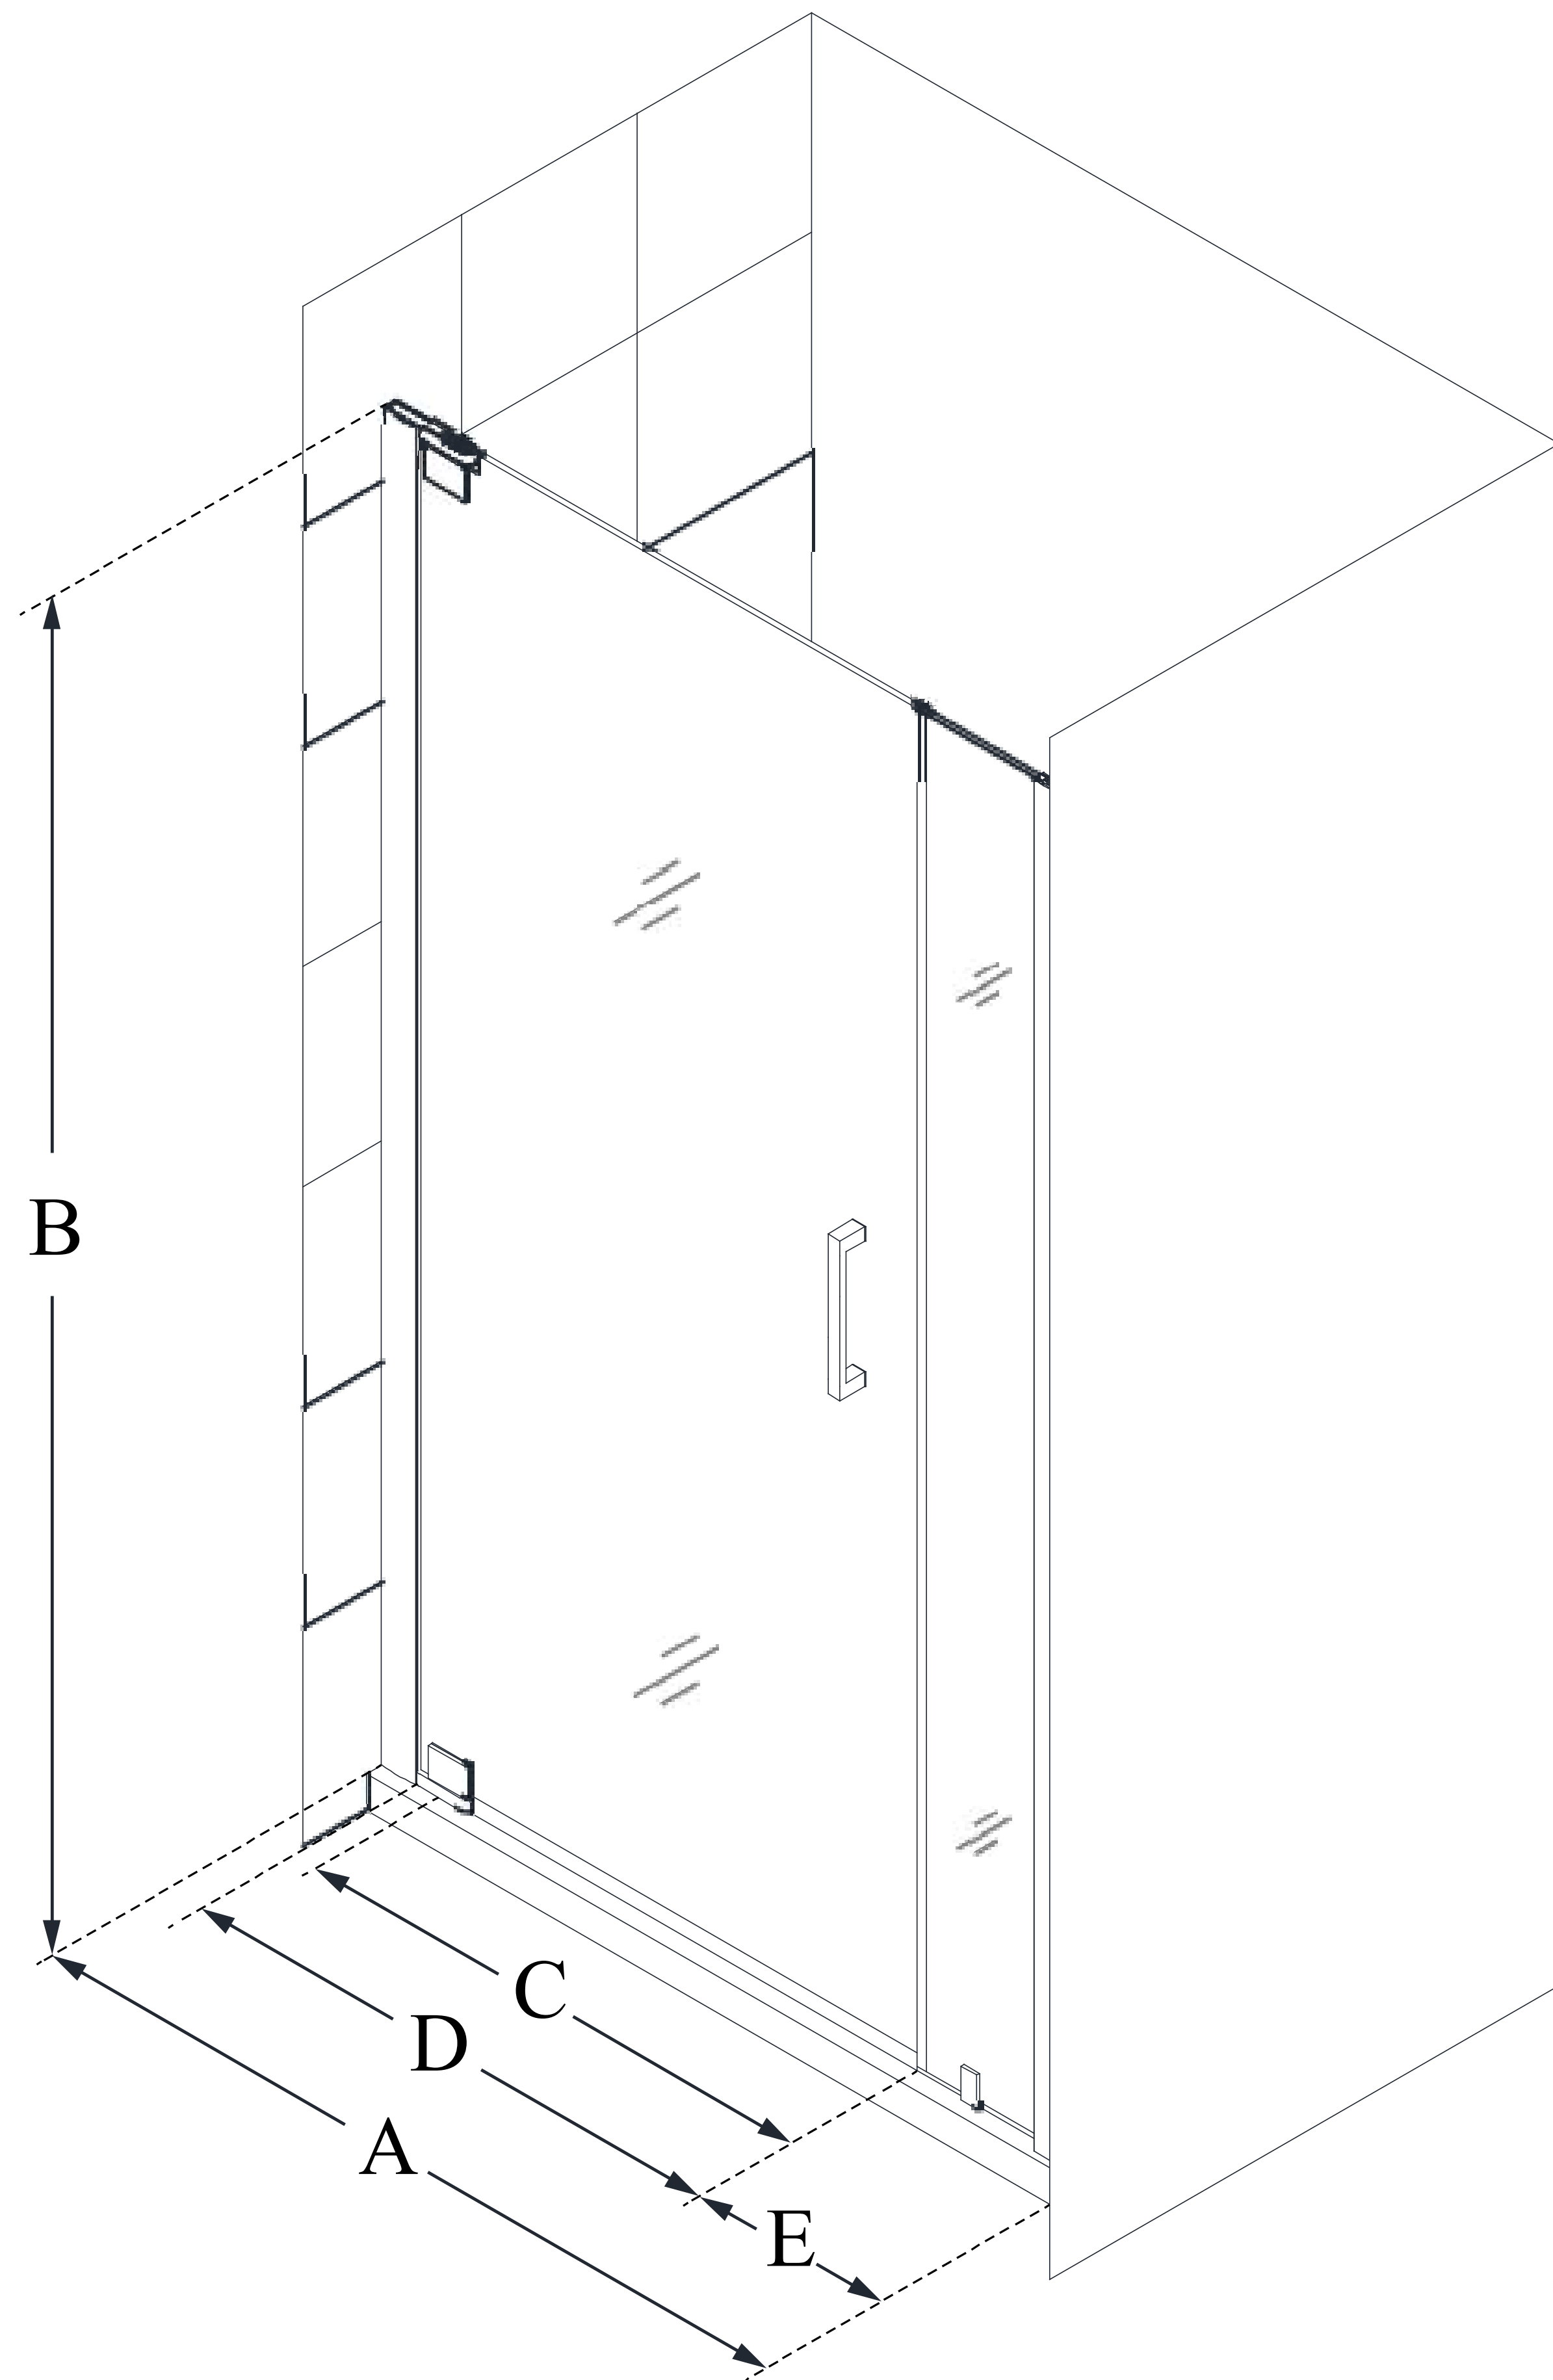

## **ELEGANCE-LS**

DreamLine Elegance-LS 34 1/2 -  
36 1/2 in. W x 72 in. H Frameless  
Pivot Shower Door

**PIVOT DOOR**

### **CONFIGURATION DIMENSIONS:**

**A: 34 1/2 in. - 36 1/2 in.**

MODEL WIDTH

**B: 72 in.**

MODEL HEIGHT

**C: 23 in.**

ACCESS WIDTH

**D: 26 in.**

DOOR WIDTH

**E: 6 in.**

INLINE PANEL WIDTH

DreamLine reserves the right to update or modify the hardware or materials pictured without prior notice for the purpose of product improvement and customer satisfaction.